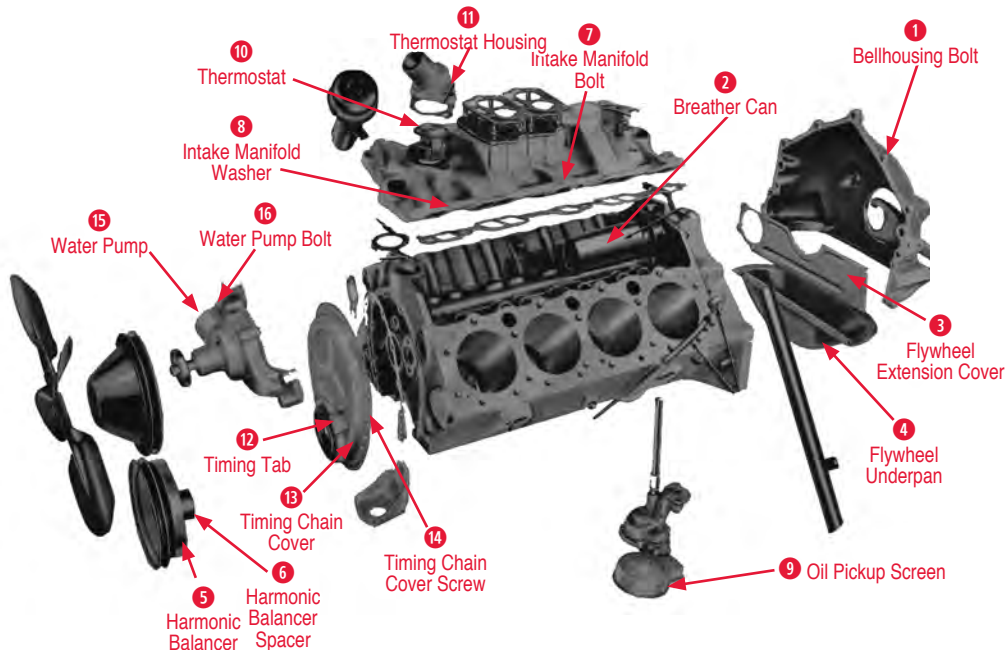

Frame	1 Bellhousing Bolt 170137 56-59 Bolt Set Bellhousing to Engine Block (12 pcs).....$12.00
Suspension	170139 56-59 Bellhousing Bolt Kit AP & TR Headmark (7 pcs) 3/8-16x1 1/8 inch.....$12.00
Steering	170260 56-81 Manual Trans Bellhousing Bolt Set (4 pcs).....$7.00
Brakes	170585 60-62 Bell Housing Bolt Set Correct.....$10.00 170724 60-62 Bellhousing Bolt Set (6 pcs) $10.00
Engine	2 Breather Can 100030 56-67 Breather Can (under intake).....$60.00
Fuel System	3 Flywheel Extension Cover 340169 56-62 Flywheel Extension Cover.....$28.00
Cooling Sys	4 Flywheel Underpan 340170 56-62 Flywheel Underpan.....$53.00
Heat/Defrost	5 Harmonic Balancer 140351 62-68 Harmonic Balancer with Fins $349.00
Transmission	Harmonic Balancer Bolts 170902 62-82 Harmonic Balancer Bolt Kit (SB)....$10.00 170903 62-82 Harmonic Balancer Pulley Bolt Kit (3 Pcs) LE Headmark (SB).....$4.00
Exhaust	Harmonic Balancer Key 140359 53-01 Harmonic Balancer Key.....$0.50
Electrical	6 Harmonic Balancer Spacer 170550 56-62 Harmomic Balancer Spacer $7.00
Body	Head Bolt 170512 55-82 Engine Head Bolt Set.....$47.00
Interior	7 Intake Manifold Bolt 170031 55-63 Intake Manifold Bolt Set AP.....$14.00 170520 61-63 Intake Manifold AP Bolt Kit.....$23.00
Misc.	8 Intake Manifold Washer 170032 56-82 Aluminum Washer Set for Intake Manifold $4.00
Index	9 Oil Pump Pickup Screen 140269 58-62 Oil Pump Pickup Screen $19.00
Order Form	10 Thermostat 145261 53-64 180 Degree Thermostat .....$20.00 145063 56-62 Cast Aluminum Thermostat with Gasket.....$62.00

11 Thermostat Housing 145061 55-62 Thermostat Housing.....$59.00/$60.00	170027 55-60 Timing Chain Cover Screw Set.....$5.00
12 Timing Tab 140147 56-67 Timing Tab 327 Except High Performance Except 8 inch Balancer $18.00	15 Water Pump 145005 57-60 Water Pump with Correct Numbers$140.00 250088 61-62 Water Pump.....$249.00 145020 61-63 Water Pump (5/8 in Bypass Hole)$145.00
13 Timing Chain Cover 140151 55-67 Timing Chain Cover Except High Performance (without 8 inch Balancer)....$68.00 140152 62-65 Timing Chain Cover High Performance.....$68.00	16 Water Pump Bolt 170051 58-62 Water Pump Bolt Kit (4 pcs) (1 Stud & 3 Bolts).....$15.00
Timing Chain Cover Gasket 185017 56-82 Timing Cover Gasket Set.....$38.00	Water Pump Fitting 250012 61-62 90° Top Water Pump Fitting $21.00
14 Timing Chain Cover Screw 170028 56-82 Timing Chain Cover Bolts Kit (L).....$7.50	Water Pump Gasket 185030 53-87 Water Pump Gasket.....$3.00
	Water Pump Seal 185160 56-80 Water Pump Plate Seal.....$4.00
	Water Pump Pulley Reinforcement 140181 58-67 Water Pump Pulley Reinforcement..$3.00