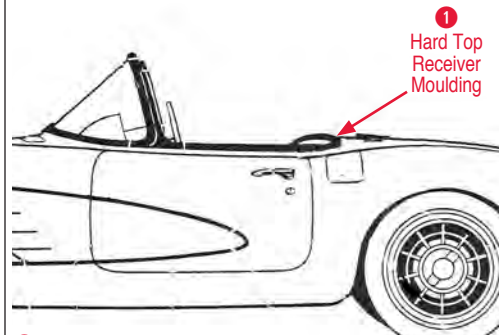

Hard Top Receiver Moulding

- **1 Hard Top Receiver Moulding**
  230035 56-57 Hard Top Receiver Moulding (pair) $55.00
  230036 57-58 Hard Top Receiver Moulding (pair) $55.00
  230016 59-60 Hard Top Receiver Moulding with Insert & Mount Kit $204.00
- **Hard Top Receiver Moulding Mount Kit**
  170865 59-60 Receiver Moulding Mount Kit $4.00
- **Hard Top Receiver Rubber Insert**
  230009 59-60 LH Hard Top Receiver Rubber Insert $28.00
  230010 58-60 LH Hard Top Receiver Rubber Insert $28.00