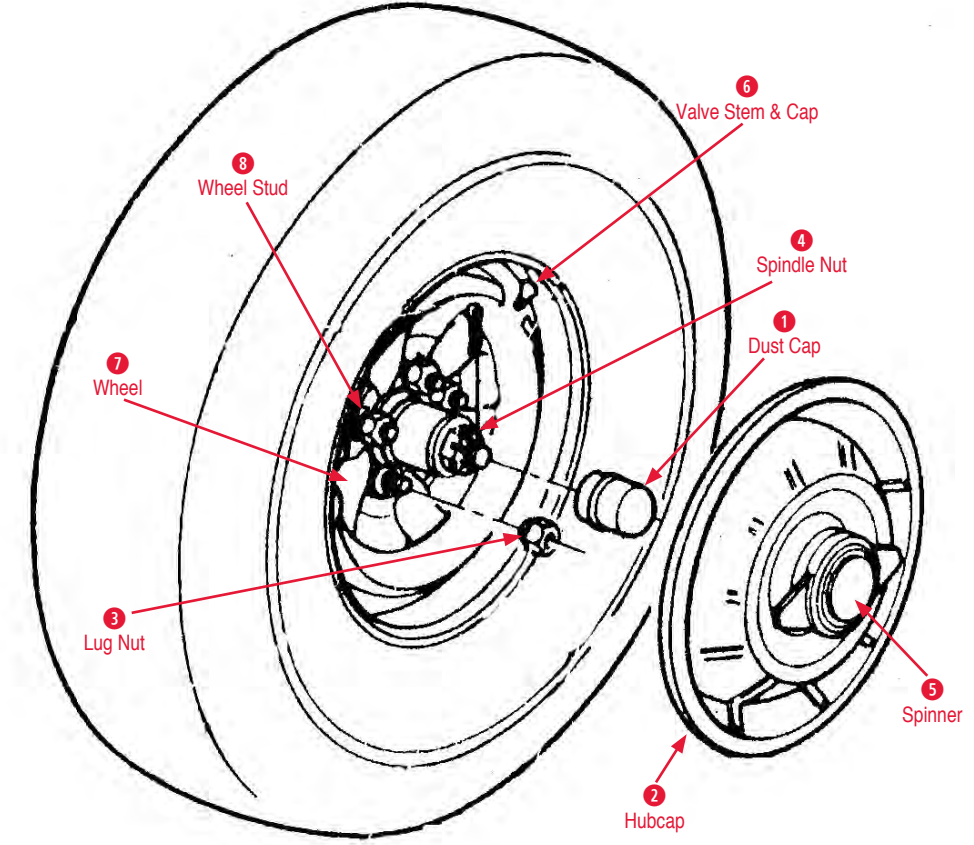

Spinner Retainer

470099 56-62 Hubcap Spinner Retainers (4 Pcs) $15.00

6 Valve Stem & Cap	470027 53-02 Valve Stem (Short) (1-1/4 inch).....	$1.25	7 Wheel	470146 53-62 Steel Wheel (15x5).....	$140.00
	470028 53-02 Valve Stem (long) (2 inch).....	$1.50	8 Wheel Stud	470147 53-64 Wheel Stud Kit (5 Studs).....	$10.00
	470022 56-62 Metal Valve Stem Cap Set (5 pcs)...	$7.00			

- Frame
- Suspension
- Steering
- Brakes
- Engine
- Fuel System
- Cooling Sys
- Head/Defrost
- Transmission
- Exhaust
- Electrical
- Body
- Interior
- Misc.
- Index
- Order Form