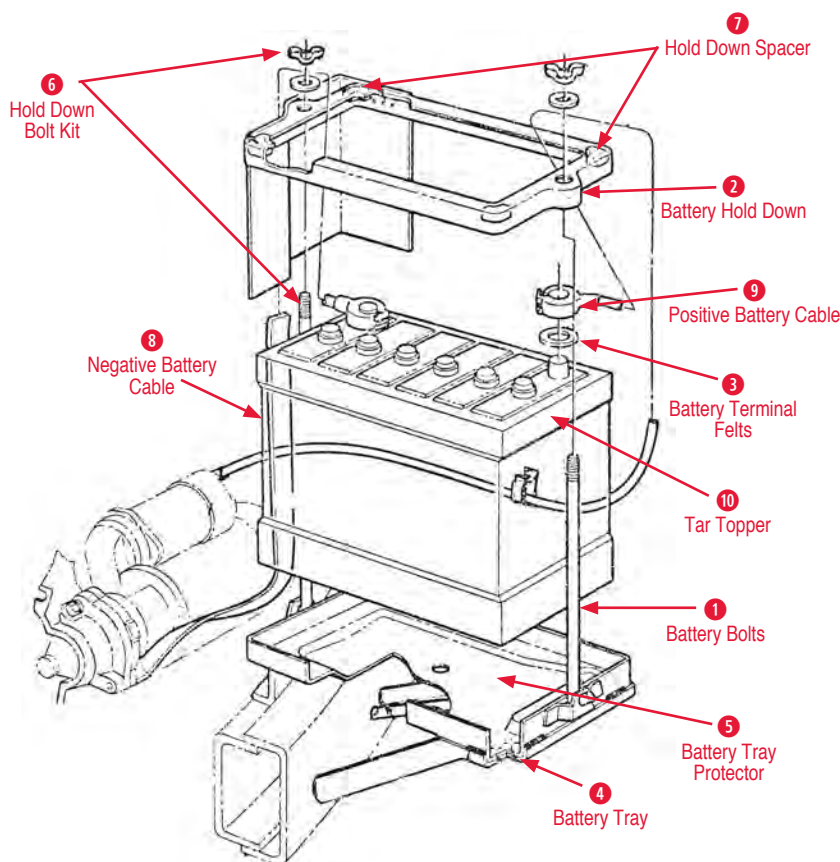

1962

1 Battery Bolts

300010 56-61 Battery J Bolt & Nut Kit.....$11.00