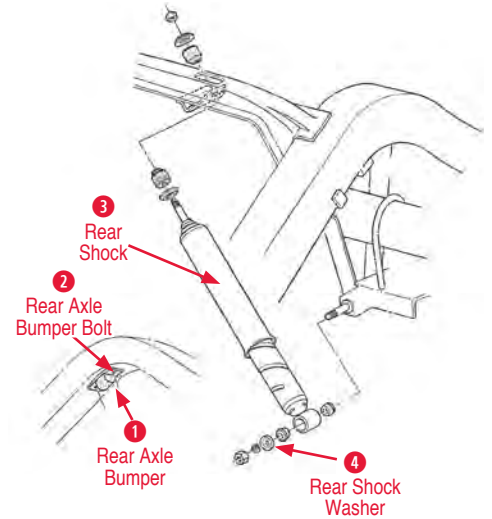

Rear Shock

- **1 Rear Axle Bumper**
  440044 53-58 Rear Axle Bumper - Over Axle Single Bumper (2 Required)..... $22.00
- 440045 57-58 Rear Axle Bumper Pair Forward Of Axle (2 Bumpers)..... $40.00
- 440328 53-57 Rear Leaf Spring Bumper Pair $48.00
- **2 Rear Axle Bumper Bolt**
  170180 56-62 Bolt Set for Rear Axle Bumper 4.00
- **3 Rear Shock**
  440041 56-62 Rear Shock Absorber $75.00
- **Rear Shock Lower Nut**
  440197 56-62 Rear Shock Lower Nut..... $2.00
- **4 Rear Shock Washer**
  170248 56-62 Rr Shock Lower Cupped Washer ... $1.50
- **Upper Cover**
  440042 56-58 Upper Paper Cover for Shock Mount $6.00