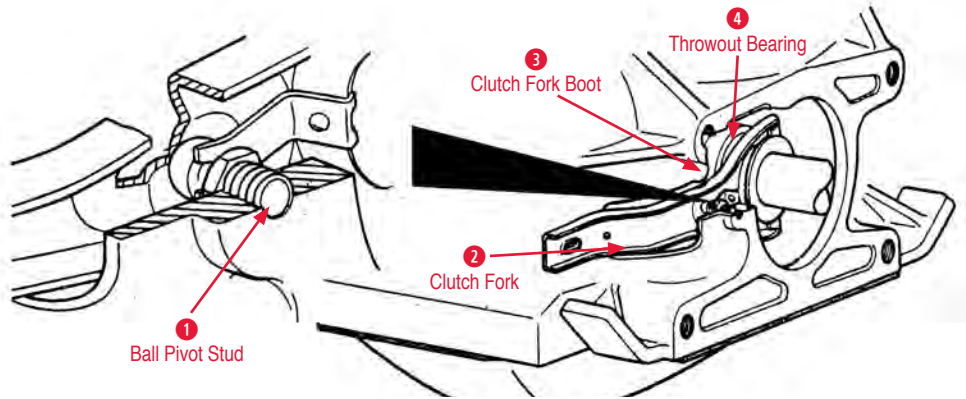

Throwout Bearing Retainer Spring

340153 56-61 Throwout Bearing Retainer Spring on Clutch Fork $18.00

Transmission Mount

Transmission Mount Adapter Plate

340181 62 Trans Mount Adapter Plate..... $15.00

Transmission Mount Bolts

170135 56-61 Trans Mount Brkt Bolt AP (pair) . $5.00

170136 56-59 Trans Mount Cushion Bolt TR (pr) $7.00

Transmission Mount Bracket

340175 56-62 3-Speed Trans Mount Bracket..... $19.00

340176 56-62 4-Speed Trans Mount Bracket..... $17.00

340180 56-61 Auto Trans Mount Bracket $122.00

Transmission Mount Crossmember

340184 53-62 Trans Mount Crossmember.... $153.00

Transmission Mount Rubber

340182 56-62 Transmission Mount Rubber $30.00

170170 56-62 Transmission Mount Cushion To

Transmission Mount Bracket..... $4.00

Transmission Mount Retainer

340183 56-62 Transmission Mount Retainer .. $28.00

170169 53-58 Trans Mount Retainer

To Crossmember $5.00