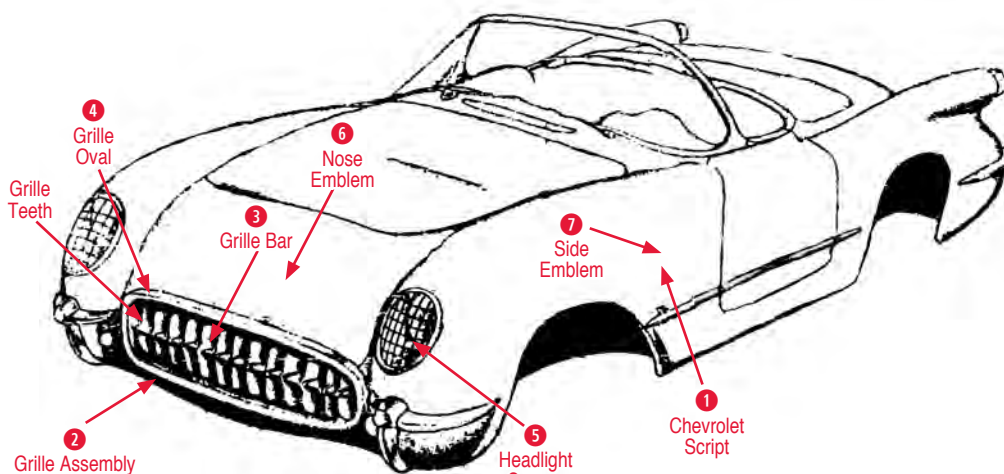

- 165006 58-62 Emblem Bezel Kit Front & Rear.....\$45.00

1953-1955 Trim

- 1 Chevrolet Script**  
165031 53-55 Chevrolet Side Script.....\$255.00
- 2 Grille Assembly**  
420001 53-57 Grille Assembly (Complete) .....\$569.00  
420000 53-57 Grille & Oval Kit (Complete).....\$1,846.00
- 3 Grille Bar**  
420003 53-57 Grille Bar .....\$154.00