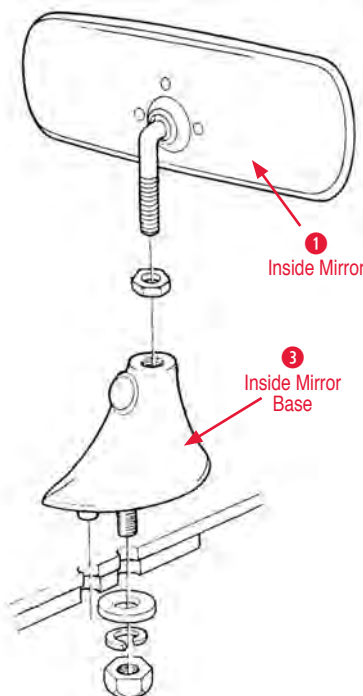

1956-1957 Interior Mirror

- **1 Inside Mirror**
  320003 53-56 Inside Mirror Correct Reproduction $65.00
  320006 57 Inside Mirror Correct Reproduction $64.00
  320010 58-60 Inside Mirror S Logo Polished
  Stainless Steel..... $45.00
  320035 58-60 Inside Mirror with S Logo..... $50.00
  320008 60-62 Inside Mirror (Correct) $50.00