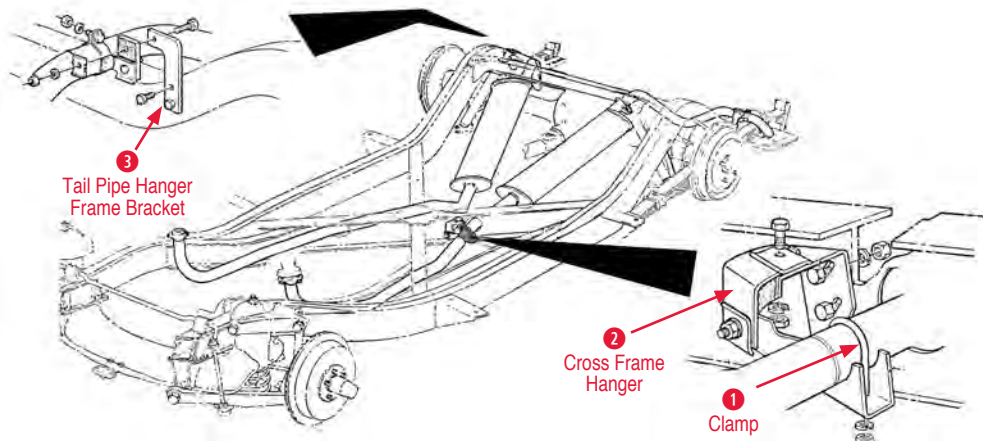

Exhaust Hangers

- **1 Clamp**
  150098 56-62 Exhaust Pipe Clamp (1-7/8 inch) Heavy Duty Aluminized $2.00
  150097 53-12 Exhaust Pipe Clamp (2-1/4 inch) Heavy Duty Aluminized $6.00
- **2 Cross Frame Hanger**
  150057 56-62 Center X Frame Bracket.....$12.00
  150056 56-62 Center X Frame Hanger Kit.....$53.00
- **Muffler Hanger**
  150055 53-60 Muffler Hanger over Rear Axle $53.00
- **3 Tail Pipe Hanger Frame Bracket**
  150065 61-62 Tail Pipe Hanger Frame Bracket...$15.00
  150062 61-62 Hanger Kit Over Axle.....$39.00