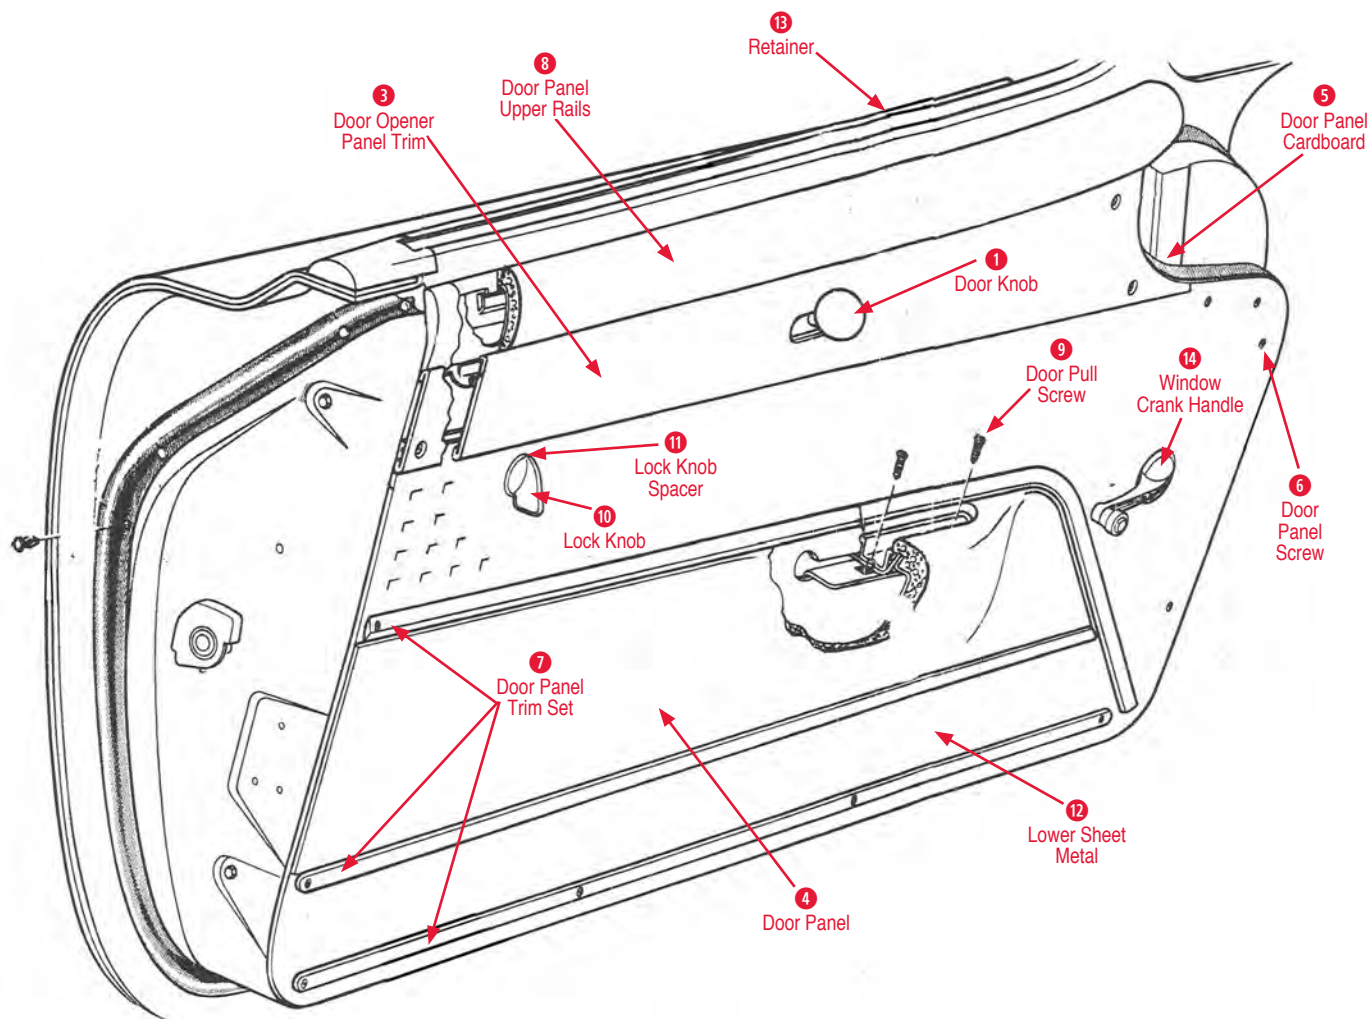

1956-1957 Door Panel

- Frame
- Suspension
- Steering
- Brakes
- Engine
- Fuel System
- Cooling Sys
- Heat/Defrost
- Transmission
- Exhaust
- Electrical
- **Body**
- Interior
- Misc.
- Index
- Order Form

Arm Rest Cups

280340 56-57 Arm Rest Cups $20.00

1 Door Knob

290053 53-62 Door Knob Pair (white) $8.00

2 Lock Knob

290054 56-62 Door Lock Knob.....$17.00

3 Door Opener Panel Trim

290087 56-57 Door Panel Trim for Door Opener (pair).....$177.00

4 Door Panel* (specify color, please see pg. 89)

280082*56-57 Door Panel with Chrome (pair)..$1,220.00

280084*56-57 Door Panel without Trim (pair) $620.00

280115* 56-57 Upper Door Panel Covers (pair) $39.00

5 Door Panel Cardboard

280085 56-57 Door Panel Cardboard (pair).....$35.00

6 Door Panel Screws

170266 56-57 Door Panel Screws (24 pcs.).....$10.00

7 Door Panel Trim Set

290088 56-57 Door Panel Trim Set (6 pcs).....$215.00

8 Door Panel Upper Rails* (specify color, see pg. 89)

290086*56-57 Upper Door Panel Rails w/Cover..$309.00

Door Pull Cup

290515 56-57 Door Pull Cup $17.00

9 Door Pull Screw

170327 56-57 Door Pull Cup Screw Set (4 pieces)..$2.00

10 Lock Knob

290054 56-62 Door Lock Knob.....$17.00

Lock Knob & Window Crank Clip

290073 56-82 Lock Knob & Window Crank Clip.....$0.25

11 Lock Knob Spacer

290057 56-77 Lock Knob Plastic Spacer (pair).....$2.50

12 Lower Sheet Metal

290089 56-57 Door Panel & Kick Panel Sheet Metal (pair).....$235.00

13 Retainer

290326 56-57 Dr Panel Upper Rail Retainer (pr)..$15.00

14 Window Crank Handle

290069 56-62 Window Crank Handle with Chrome Knob.....$15.00