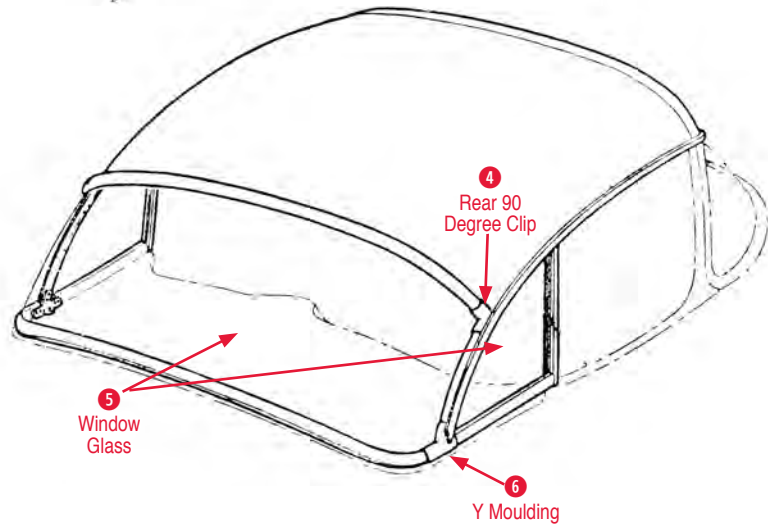

Hard Top Mouldings

- **1 Anchor Barrel**
  170094 56-75 Hard Top Hold Down Anchor Barrel with Jam Nut (pair) $5.00
- **2 Anchor Barrel Gasket**
  185025 56-75 Hard Top Hold Down Anchor Barrel Gasket (pair) $2.00
- **Bezel Rubber Washer**
  185048 56-75 Hard Top Bezel Rubber Washer (pr) $1.00
- **Center Clip**
  230040 56-60 Hard Top Rear Lower Trim Center Cap $15.00
- **Hard Top Clip**
  230032 56-62 Rear Inside Hard Top Clip $10.00
- **3 Hard Top Hold Down Bolt**
  230013 56-75 Hard Top Hold Down Bolt (Side) $6.00
- **4 Rear 90 Degree Clip**
  230038 56-62 Hard Top 90 degree Clip $15.00
- **Rear Bow Retainer**
  160246 59-60 Hard Top Rear Bow Retainer $200.00
- **Receiver Nuts**
  230018 56-60 Hard Top Receiver Nuts (2 pcs) $5.00
- **Side Bracket**
  230014 61-62 RH Hard Top Side Bracket $75.00
  230015 61-62 LH Hard Top Side Bracket $75.00
- **Window Barrel Nuts**
  230037 56-62 Rear Window Barrel Nut Set (6 pcs) $20.00
- **5 Window Glass**
  940062 56-60 Hard Top Rear Window Glass $375.00
  940065 56-60 Hard Top Side Window Glass $45.00
- **Window Stud**
  230045 56-62 Hard Top Window Long Stud $3.00
  230046 56-62 Hard Top Window Short Stud $10.00

Hard Top Rebuild Kit

170530 56-62 Hardtop Rebuild Kit (85 pcs) $47.00

- **6 Y Moulding**
  230033 56-58 RH Hard Top Y Moulding $33.00
  230034 56-58 LH Hard Top Y Moulding $33.00

Hard Top Headliner

- **Hard Top Headliner* (specify color, please see pg. 89)**
  280213*56-57 Hard Top Headliner $250.00
  280214*58 Hard Top Headliner Red $450.00
  280215*59-62 Hard Top Headliner $280.00
- **Hard Top Headliner Screws**
  170441 56-62 Hardtop Headliner Trim Screws (8 pcs) $4.00

Hard Top Miscellaneous

- **Hard Top Wrench**
  230042 58-62 Hard Top Wrench $34.00
- **Hard Top Storage Cover**
  550010 58-62 Hard Top Storage Cover $40.00