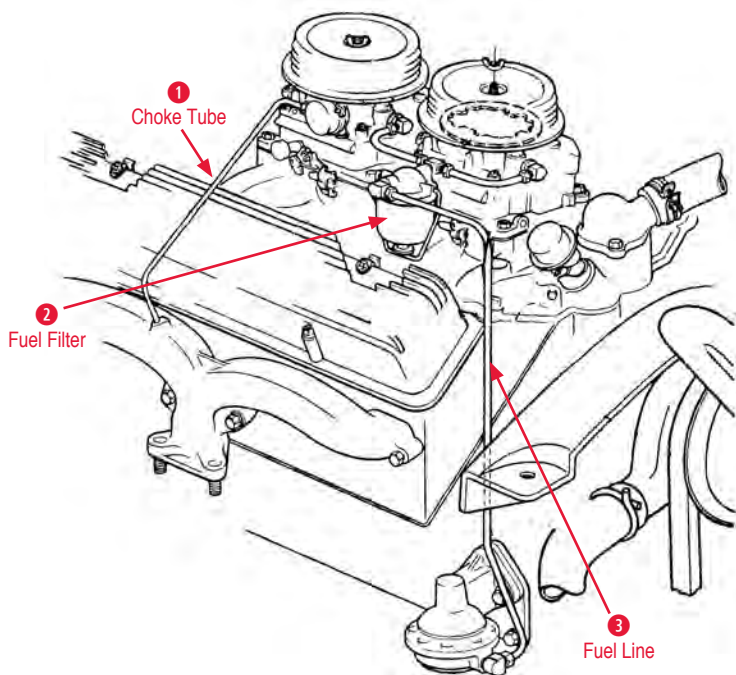

2x4 Fuel Pump & Choke