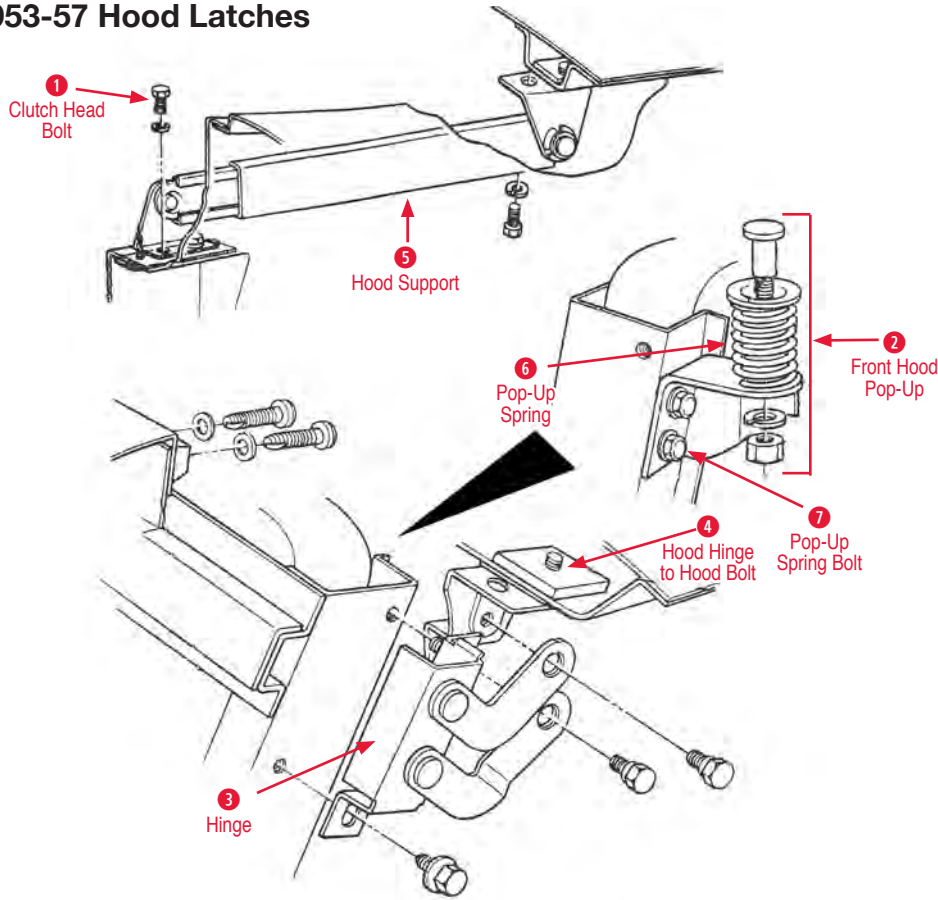

- 1 Clutch Head Bolt**  
170497 53-62 Clutch Head Bolt Kit Hood Support to Hood Ledge ..... \$6.00
- 1 Front Hood Pop-Up**  
260001 56-57 Front Hood Pop-Up (pair)..... \$83.00
- 3 Hinge**  
260131 56-57 Hood Hinge (Improved Design) pr\$189.00