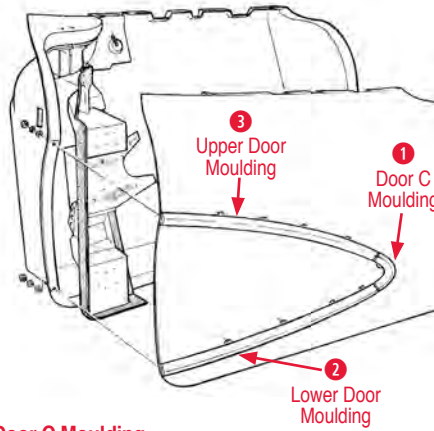

Exterior Door Mouldings

- **1 Door C Moulding**
  160037 56-61 Door Side Molding (C).....$20.00
- **2 Lower Door Moulding**
  160052 56-61 RH Lower Door Side Moulding $44.00
  160053 56-61 LH Lower Door Side Moulding $44.00
- **Side Moulding Mount Kit**
  160004 56-61 Side Moulding Mount Kit $66.00
- **3 Upper Door Moulding**
  160050 56-61 RH Upper Door Side Moulding $44.00
  160051 56-61 LH Upper Door Side Moulding.....$44.00

Door Weatherstrips