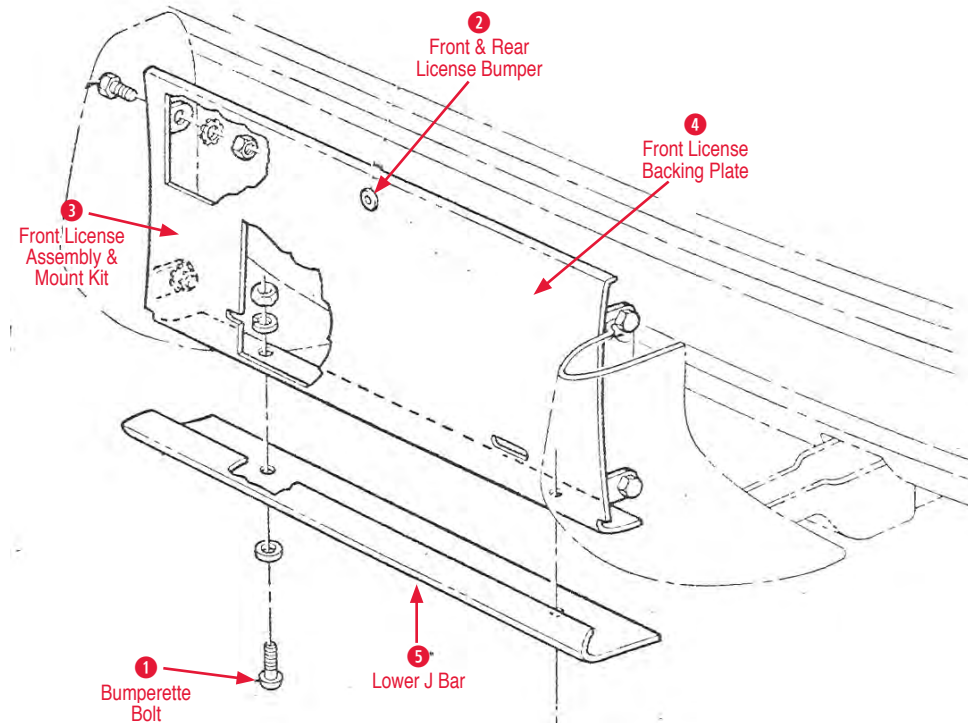

5 Lower J Bar

- 600038 58-62 Front License Lower J Bar $33.00