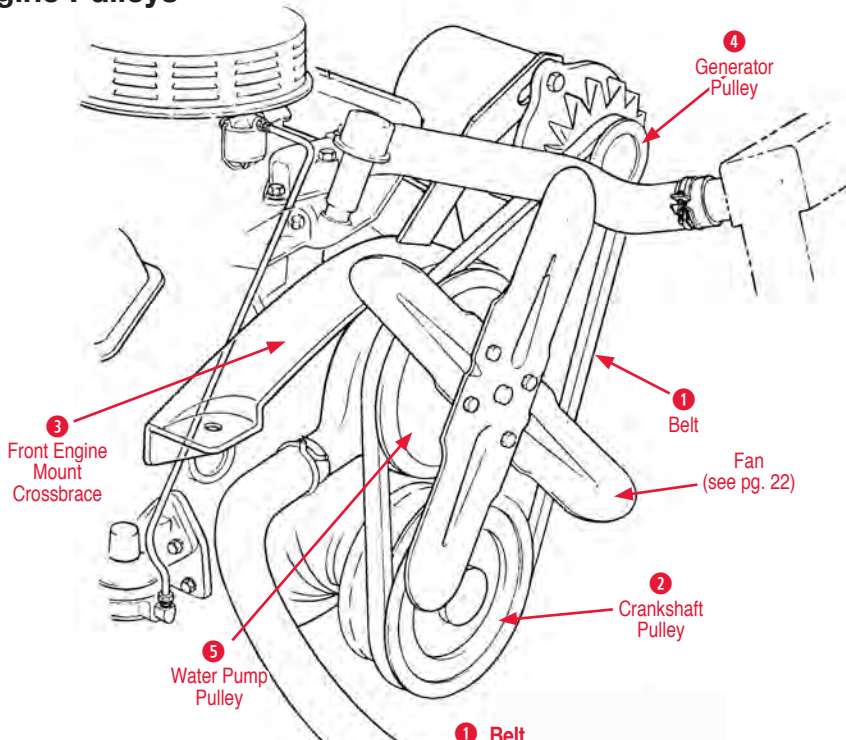

Engine Pulleys

1 Belt 140378 56-57 Generator Belt 2x4 & FI.....$24.00

2 Crankshaft Pulley 140182 57-58 Crankshaft Pulley #991 .....$105.00 140183 58-62 Crankshaft Pulley #328 .....$111.00 140206 62-80 Crankshaft Pulley - 2 Groove $171.00
3 Front Engine Mount Crossbrace 140170 55-58 Front Engine Mount Crossbrace..$233.00 140171 58L-60Front Engine Mount Crossbrace..$155.00 140172 61-62 Front Engine Mount Crossbrace..$155.00
4 Generator Pulley 140329 56-57 Generator Pulley (3-5/8 inch) .....$168.00 140194 56-57 Generator Pulley 3-5/8 inch Correct 2x4 & Fuel Injection .....$168.00 140250 58-62 Generator Pulley with Fuel Injection & High Lift Cam (Correct).....$120.00 140084 58-62 3-5/8 inch Generator Pulley Except Fuel Injection & High Lift Cam.....$120.00
Crankshaft Pulley Bolt 170036 60-68 Crankshaft Pulley E Bolt Kit All with 283 & 327 .....$6.50
Idler Pulley 140185 62 Idler Pulley with Bracket High Performance.....$134.00
Idler Pulley Mounting Stud 170037 62-65 Idler Pulley Mount Stud Kit (7pcs)..$14.00
5 Water Pump Pulley 140324 53-54 Water Pump Pulley - 6 Cyl .....$80.00 140178 56-58E Water Pump Pulley.....$111.00 140179 58L-62 Water Pump Pulley #816 .....$99.00