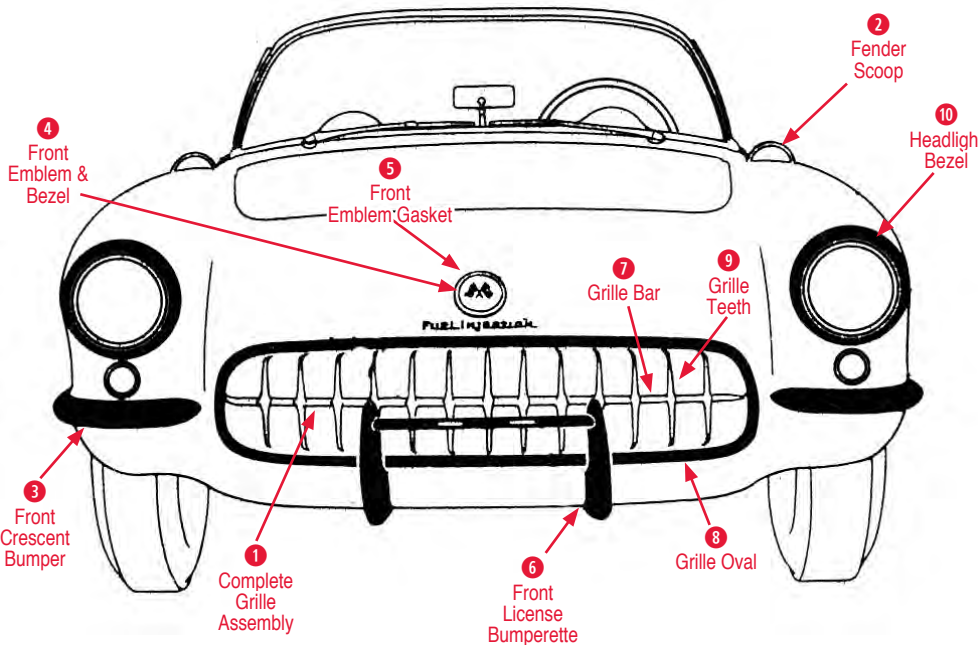

1956-1957 Front Mouldings

Frame
Suspension
Steering
Brakes
Engine
Fuel System
Cooling Sys
Heat/Defrost
Transmission
Exhaust
Electrical
Body
Interior
Misc.
Index
Order Form

- **1 Complete Grille Assembly**
  420001 53-57 Complete Grille Assembly.....$569.00

- **2 Fender Scoop**
  160005 56-57 Fender Scoop (pair).....$80.00
  450037 56-57 LH Fender Scoop Housing (Handlaid Fiberglass) $105.00
  450038 56-57 RH Fender Scoop Housing (Handlaid Fiberglass) $105.00
  450039 56-57 LH Fender Scoop Reinforcement ..$45.00
  450040 56-57 RH Fender Scoop Reinforcement..$48.00

- **3 Front Crescent Bumper**
  600006 56-57 Front Crescent Bumper.....$199.00
- **4 Front Emblem & Bezel**
  165001 56-57 Emblem Front or Rear.....$60.00
  165002 56-57 Bezel Front or Rear $45.00
- **5 Front Emblem Gasket**
  185295 56-57 Emblem Seal Bezel To Body $4.00
- **6 Front License Bumperette**
  600003 56-57 Front License Bumperette (pair) ..$229.00
- **7 Grille Bar**
  420003 53-57 Grille Bar $154.00
- **8 Grille Oval**
  420006 53-57 Grille Oval $1,125.00
- **9 Grille Teeth**
  420002 56-57 Grille Teeth Set of 13 with Mount Kit $399.00
  420008 53-60 Grille Tooth Center (1 required) $32.00
  420009 53-60 Grille Tooth #1 (56-57 6 required, 58-60 2 required) $32.00
  420010 53-60 Grille Tooth #4 (2 Required) (4 Required 58-60) $32.00
  420011 53-60 Grille Tooth #5 (2 Required) (6 7/8).....$32.00
  420012 53-57 Grille Tooth #6 (2 Required) (6 3/8).....$32.00
- **Grille Teeth Mount Kit**
  420005 53-57 Grille Teeth Mount Kit (includes plates, nuts & washers) $54.00
- **10 Headlight Bezel**
  240038 56-57 Headlight Bezel Ring.....$140.00

Headlight Bucket to Bezel Mount Kit
240156 56-57 Headlight Bucket to Bezel Mount Kit includes Brackets $42.00

1958-1960 Front Mouldings

1. **Emblem Backplate**
   165009 58-61 Backplate for Front or Rear Emblem.....$31.00

- **1 Front Bumper**
  600015 58-60 LH Front Bumper $645.00
  600016 58-60 RH Front Bumper $645.00

- **2 Front Emblem & Bezel**
  165004 58-62 Emblem Front or Rear Gold Letters$76.00
  165006 58-62 Emblem Bezel Kit Front & Rear $45.00
  165005 58-62 Front or Rear Emblem (Silver/Red)$76.00

- **3 Front License Bumperette**
  600035 58-62 Front License Bumperette.....$189.00

- **4 Grille Bar**
  420017 58-60 Grille Bar $99.00

- **5 Grille Moulding**
  420020 58-62 Grille Moulding Kit.....$1,500.00

- **6 Grille Teeth**
  420016 58-60 Grille Teeth Set of 9 with Mount Kit $279.00

- **7 Headlight Bezel**
  240041 58-60 Headlight Bezel pair (Chrome).....$139.00

- **8 Lic. Plate Backer**
  600034 58-62 Front License Backing Plate $50.00

- **9 Lower Center Moulding**
  420022 58-62 Grille Center Moulding Lower.....$626.00

- **10 Lower J Bar**
  600038 58-62 Front License Lower J Bar $33.00

- **11 Lower Outer Moulding**
  420025 58-62 LH Outer Lower Grille Moulding.....$78.00
  420026 58-62 RH Outer Lower Grille Moulding....$78.00