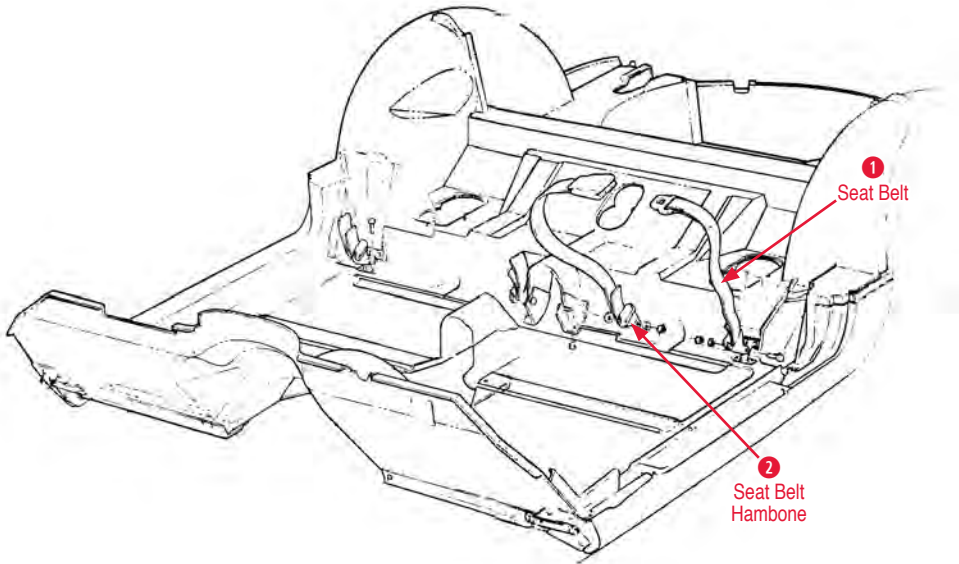

Seat Belts

Rollup Device

290080 53-82 Lap Belt Rollup Device ..... \$10.00

1 Seat Belt\* (Specify color, please see page 89)

290119 59-60 Brushed Aluminum Lift Latch Seat Belt Set (turquoise) ..... \$99.00