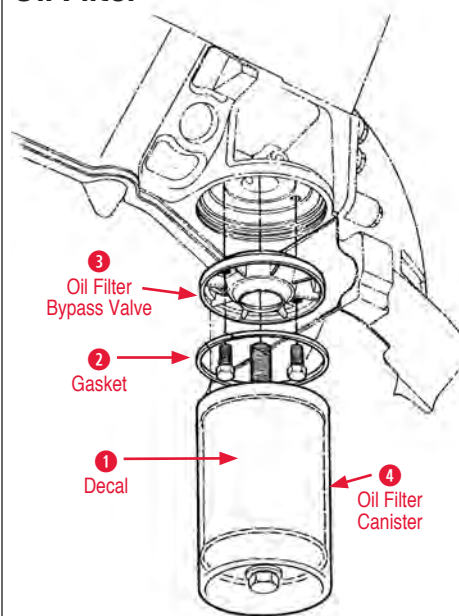

Oil Filter

- **Adapter**
  140326 57-67 Spin-on Oil Filter Adapter $25.00

- **1 Decal**
  120062 56-57 Oil Filter Decal P-131 .....$3.00

- 120063 58-67 Oil Filter Decal PF141 .....$3.00

- **2 Gasket**
  140009 56-67 Rubber Gasket / Oil Canister $2.00

- **3 Oil Filter Bypass Valve**
  140014 56-67 Bypass Valve/Oil Filter with Gasket$35.00

- **Oil Filter Bypass Bolt**
  170025 56-67 Oil Filter Bypass Bolt Kit with Delta Headmark $3.00

- **4 Oil Filter Canister**
  140103 53-54 Oil Filter (6 Cylinder).....$23.00
  140012 56-57 Oil Filter Canister with Silk Screen Decal PF131 .....$114.00

- 140013 58-67 Oil Filter Canister with Silk Screen Decal PF141 .....$98.00

- 140008 56-57 Oil Filter Cartridge PF131 .....$10.00
  140015 58-67 Oil Filter Cartridge PF141 .....$15.00