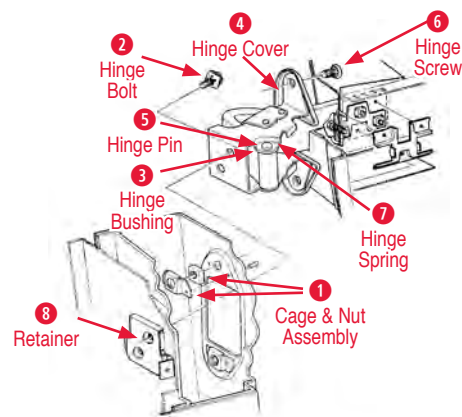

1953-1962 Hinges

1 Cage & Nut Assembly

130191 56-62 Cage and Nut for Door Hinge..... $4.00

Hinge Anchor Nut Plate

130073 53-62 Hinge Anchor Nut Plate (pair) $17.00

2 Hinge Bolt

170607 56-62 Door Hinge Bolt Set (10 pcs) $16.00

3 Hinge Bushing

130296 53-82 Door Hinge Bushing $1.00

130172 56-82 Door Hinge Pin/Bushing Kit..... $14.00

4 Hinge Cover

130072 56-62 Cover for Door Hinge..... $37.00

5 Hinge Pin

130066 53-55 Door Hinge Pin Set (4 pcs)..... $30.00

130295 56-82 Door Hinge Pin $2.00

130172 56-82 Door Hinge Pin/Bushing Kit..... $14.00

6 Hinge Screws

170313 56-62 Door Hinge Screws (8 pcs)..... $10.00

7 Hinge Spring

130165 56-62 Hinge Tension Spring Kit..... $32.00

130055 56-62 Hinge Spring with Rivets (Does 1 Door) $24.00

8 Retainer

130331 56-57 LH Door Hinge To Body Anchor Retainer $23.00

130332 56-57 RH Door Hinge to Body Anchor Retainer $23.00

Door Lock

375054 56-82 Door/Trunk Lock Bezel Gasket (pair) $30.00

375108 56-66 Door Lock Pawl Retainer - Each..... $2.00

375130 56-67 Outer Door Lock Cover Chrome $3.00

375021 56-66 Door Lock Retainer Clip (pair)..... $20.00

375023 53-62 Door & Trunk Lock Cap..... $5.00

375022 56-67 Door Lock Bezel (Escutcheon) $13.00

375106 56-66 Door Lock Cylinder Pawl..... $4.00

Glove Box Lock Case

375015 56-62 Glove Box Lock Case..... $19.00

Glove Box Lock Retainer Nut

375016 56-62 Glove Box Lock Retainer Nut..... $12.00

Ignition Locks

375010 56-59 Correct Ignition Lock Tumbler Face..... $14.00

375009 60-64 Correct Ignition Cylinder with Keys $32.00

375011 60-62 Ignition Lock Tumbler Face..... $14.00

Key Blank

375019 53-66 Key Blank Original Oct Type..... $6.00

375163 53-66 Key Blank Original Round Type..... $6.00

Loct Cover

375123 53-82 Black Round GM Key Cover..... $1.50

Lock Sets

375001 56-59 Deluxe Lock Kit, Ignition, Door, Trunk, Rod, Glovebox, # Keys..... $145.00

375006 56-59 Lock Set Ignition & Doors 3 Pcs..... $69.00

375007 61-62 Lock Set Ignition & Doors (3 Pcs) .. $75.00