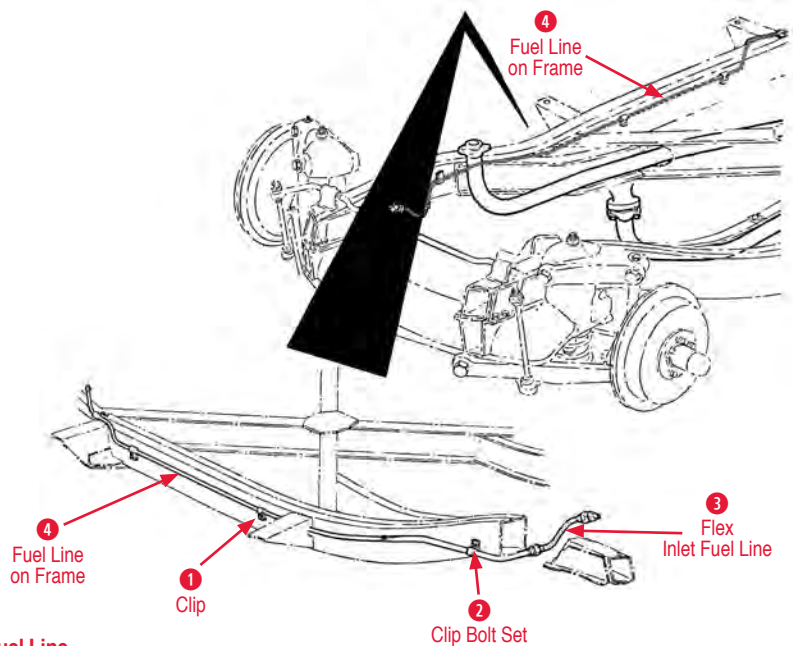

Fuel Lines

- **1 Clip**
  500141 58-62 Brake & Fuel Line Clip Set (11 pcs)$30.00
- 410209 58-62 Fuel Line to Frame Clip Set (4 pcs) . $3.00
- **2 Clip Bolt Set**
  410201 56-62 Fuel & Brake Line Clip to Frame Bolt Set
  & Rear Axle Bumper Bolt Set..... $4.00
- **3 Flex Inlet Fuel Line**
  410300 55-56 Flex Inlet Fuel Hose with V-8 ..... $26.00
- 410204 57-62 Flex Fuel Line $27.00
- **4 Fuel Line on Frame**
  410447 53 Front To Rear Fuel Line (2 pcs) $75.00
- 410199 56 5/16 inch Fuel Line (3 pcs)..... $60.00
- 410195 56 Fuel Line (Tank to Pump)..... $75.00
- 410196 56 Fuel Line Stainless (Tank to Pump)$83.00
- 410200 56-57 3/8 inch Fuel Line (3 pcs) $60.00
- 410203 56-57 3/8 inch Fuel Line Stainless (3 pcs)$80.00
- 410202 56-57 3/8 inch Fuel Line Stainless (3 pcs)$40.00
- 410390 57-58 Long Fuel Line Kit Stainless (5 pcs)$79.00
- 410172 57-58 Fuel Line - Fuel Injection
  (2 Pcs with 4 Fittings) $56.00
- 410207 58-61E 3/8 inch Fuel Line Stainless $30.00
- 410208 58-61E Fuel Line Stainless (2 pcs)..... $70.00
- 410395 58-61E 3/8 inch Fuel Line (2 pcs) $75.00
- 410396 61-62 Fuel Line (2 pcs) $60.00
- 410210 61-62 Fuel Line Stainless (2 pcs)..... $80.00
- 410211 61L-62 Fuel Line Stainless (2 pcs)..... $25.00

- **Top Tank Fuel Line**
  410206 57-61E Fuel Line Top Tank Stainless Steel with
  Fittings..... $24.00
- 410212 61-62 Top Tank Line..... $30.00