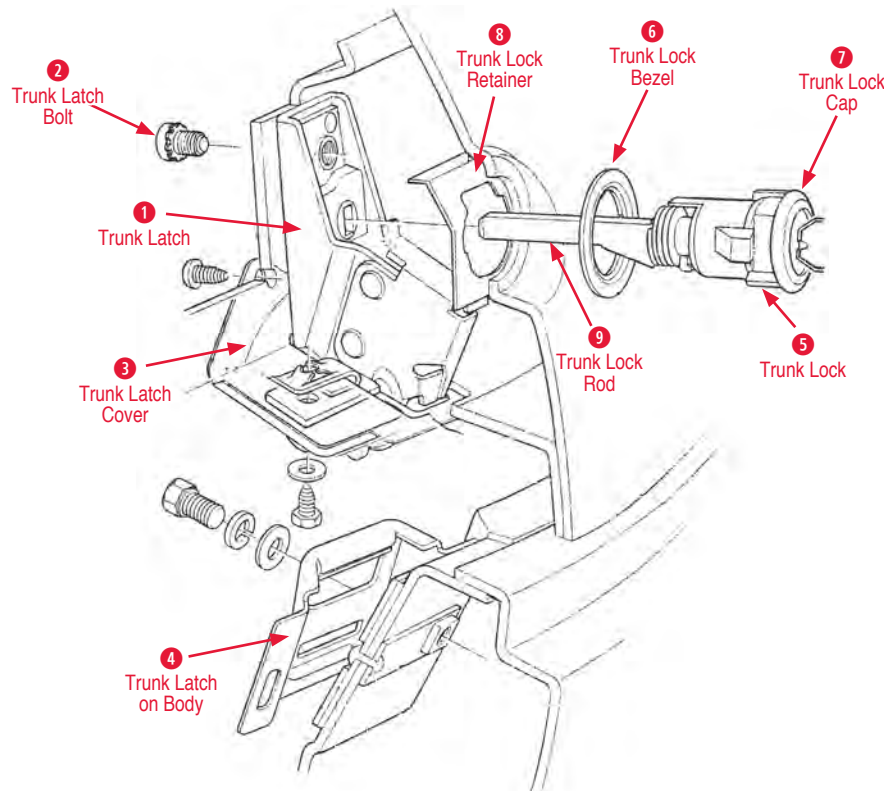

**3 Trunk Liner S Clip**

430034 56-62 Trunk Liner S Clip (4 pcs).....\$10.00

**Trunk Latch & Lock**

**1 Trunk Latch**

375128 56-60 Trunk Lid Latch .....\$90.00

**2 Trunk Latch Bolt**

170866 61-62 Trunk Latch Bolt Kit .....\$3.00