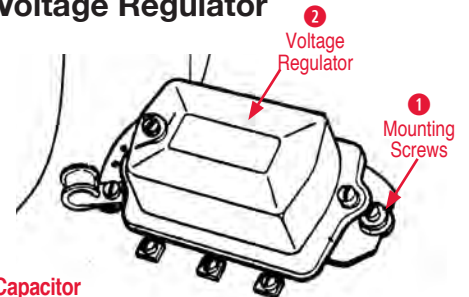

- 310106 53-10 Vanity Mirror Bulb #74.....\$1.00

**Jump Starter Kit**

- 910367 53-17 Jump Starter Kit (1200MAH).....\$75.00

**Voltage Regulator**

**Capacitor**

- 330281 56-62 Voltage Reg. Capacitor w/Bracket.\$20.00