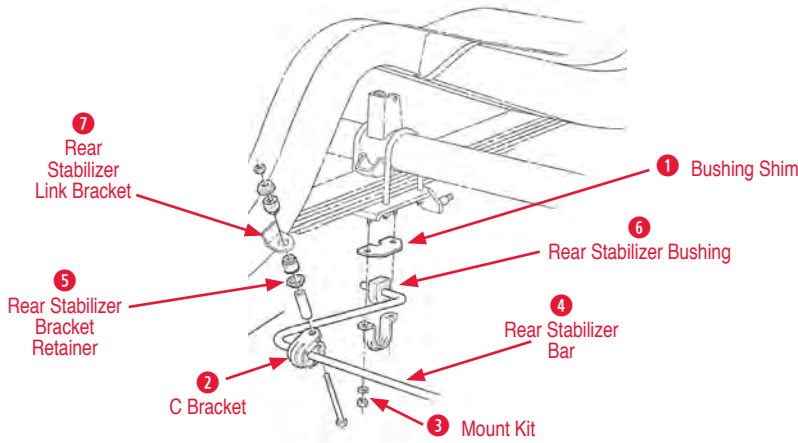

Rear Stabilizer Bar