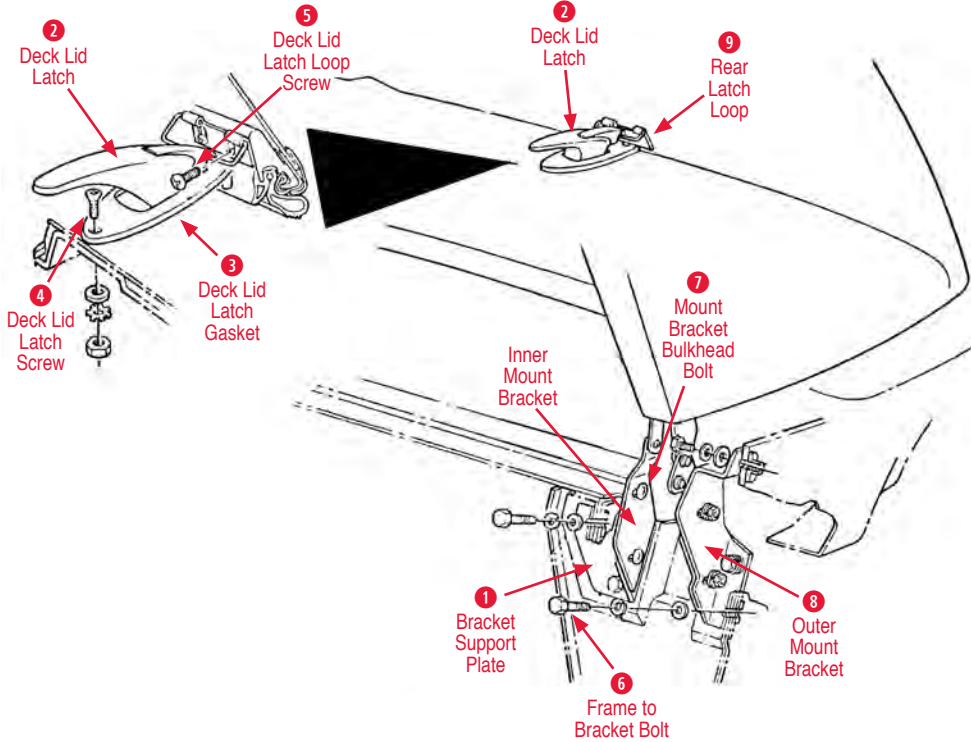

Soft Top Mount Brackets & Latch

Frame
Suspension
Steering
Brakes
Engine
Fuel System
Cooling Sys
Heat/Defrost
Transmission
Exhaust
Electrical
Body
Interior
Misc.
Index
Order Form