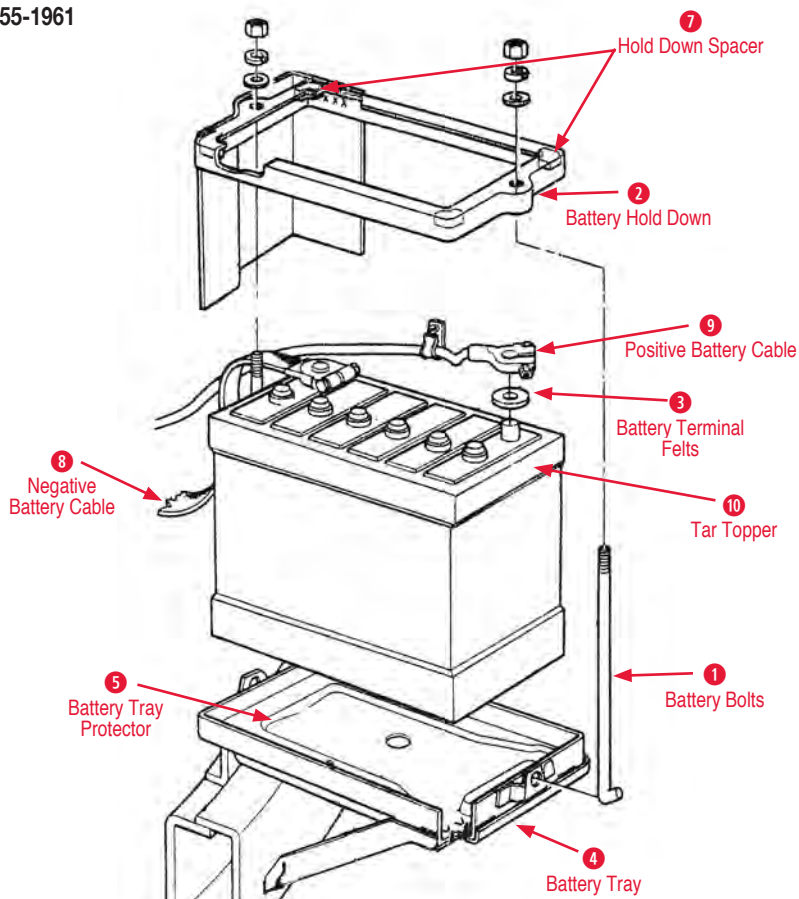

Battery
1955-1961