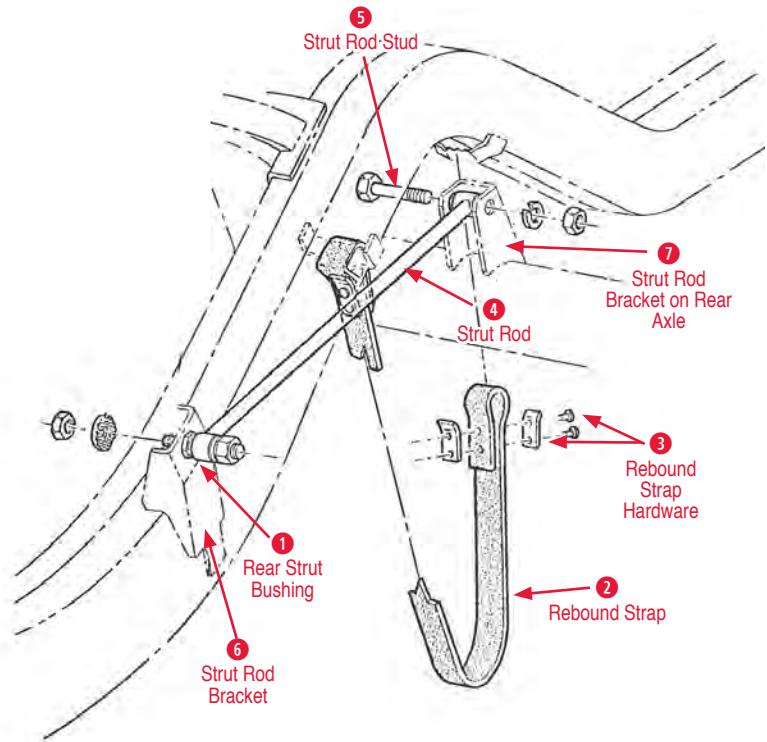

Rear Spring

- **1 Eyelet Pin Nut**
  170701 53-62 Rear Spring Eye Pin Nut & Washer Set (does both sides) $5.00
- **2 Front Hanger Bracket**
  440038 53-62 LH Front Hanger Bracket $54.00
  440039 53-62 RH Front Hanger Bracket $54.00
  440593 53-56 LH Front Hanger Bracket $54.00
  440594 53-56 RH Front Hanger Bracket $54.00
- **3 Mardsen Nut**
  170631 53-62 Rear Shackle Mardsen Nut (pair) $6.00

- **Rear Axle Bearing Retainer**
  440803 57-62 Rear Axle Bearing Retainer Plate.. $15.00
- **4 Rear Axle Bumper**
  440044 53-58 Rear Axle Bumper - Over Axle Single Bumper (2 Req'd) $22.00
  440045 57-58 Rear Axle Bumper Pair Forward Of Axle (2 Bumpers) $40.00
  440328 53-57 Rear Leaf Spring Bumper (pair) $48.00
  440046 59-62 Rear Axle Bumper (pair) $48.00
- **5 Rear Axle Rubber Bumper Bracket**
  400152 53-62 Rear Axle Rubber Bumper Brkt $29.00