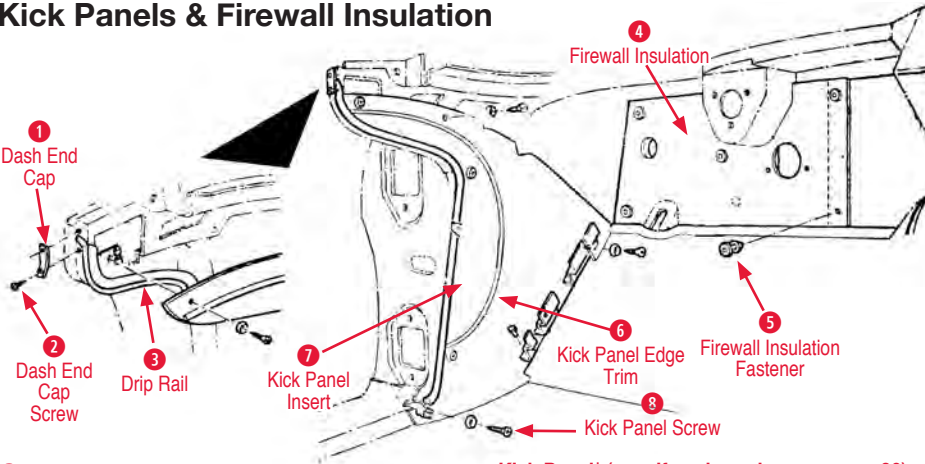

Kick Panels & Firewall Insulation