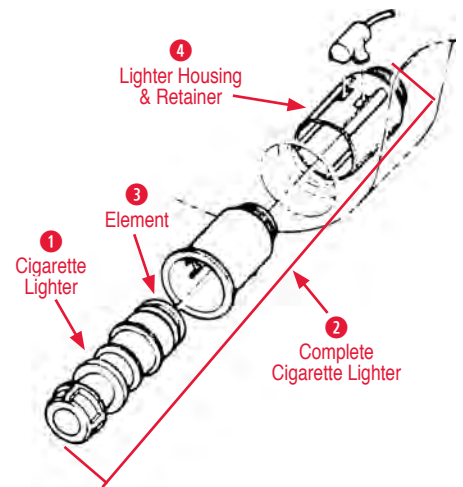

Cigarette Lighter