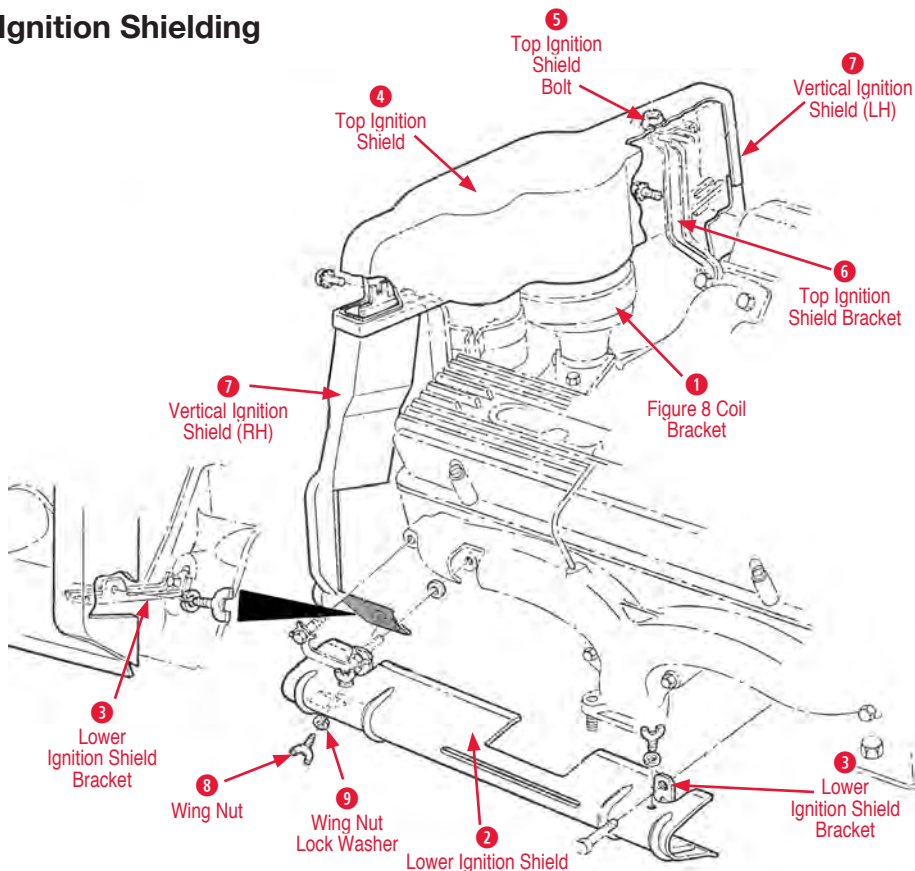

Ignition Shielding

- **1 Figure 8 Coil Bracket**
  270011 56-57 Figure 8 Coil Bracket.....$97.00
- **2 Lower Ignition Shield**
  270019 56-61 Lower Ignition Shield pair Correct $119.00
  270020 62 Lower Ignition Shield (pair).....$119.00
  270048 62-63 RH Lower Ignition Shield.....$59.00
- **3 Lower Ignition Shield Bracket**
  270018 56-63 Lower Ignition Shield -L- Bracket (ea)$4.00
  270021 56-62 LH Lower Ignition Shield Bracket...$14.00
  270050 62-64 RH Plug Wire Rear Lower Support 4 Hole One Side.....$16.00

- **Spark Plug Heat Shields**
  270172 56-57 Lower Plug Wire U Heat Shields with Grommet (pair).....$38.00
  270027 57-79 LF &RR Spark Plug Heat Shield....$10.00
  270028 57-79 RF & LR Spark Plug Heat Shield...$10.00
- **Spark Plug Heat Shield Bolt Kit**
  170891 57-79 Spark Plug Shield Bolt Kit (4 pcs)....$3.00
- **Spark Plug Heat Shield Grommet Set**
  220135 56-57 Spark Plug Heat Shield Grommets Set (8 pcs).....$6.00

- **4 Top Ignition Shield**
  270001 56-60 Top Ignition Shield without FI.....$229.00
  270002 61 Top Ignition Shield without FI.....$229.00
  270003 62 Top Ignition Shield without FI.....$229.00
  270004 57 Top Ignition Shield with FI.....$260.00
  270005 58-60 Top Ignition Shield with FI.....$260.00
  270006 61 Top Ignition Shield with FI.....$260.00
  270007 62 Top Ignition Shield with FI.....$260.00

- **5 Top Ignition Shield Bolt**
  170124 56-61 Top Ignition Shield Bolt.....$2.00
  170122 62-67 Top Ignition Shield Bolt.....$2.00

- **6 Top Ignition Shield Bracket**
  270009 56-62 LH Top Shield Ignition Bracket $27.00
  270012 57-62 RH Top Ignition Shield Bracket with Fuel Injection.....$23.00

- **7 Vertical Ignition Shield**
  270013 56-59 LH Vertical Ignition Shield $44.00
  270015 60-62 LH Vertical Ignition Shield $31.00
  270016 56-62 RH Vertical Ignition Shield.....$80.00

- **Vertical Ignition Shield J Nut**
  170120 56-77 J Nut for Vertical Ignition Shield $1.00

- **8 Wing Nut**
  170121 56-62 Ignition Shield Wing Nut (8 required)$1.50

- **9 Wing Nut Lock Washer**
  170532 56-62 Lower Ignition Shield Wing Nut Lock Washer Kit (4 pcs).....$1.00

Non Fuel Injection Ignition Shield Kits