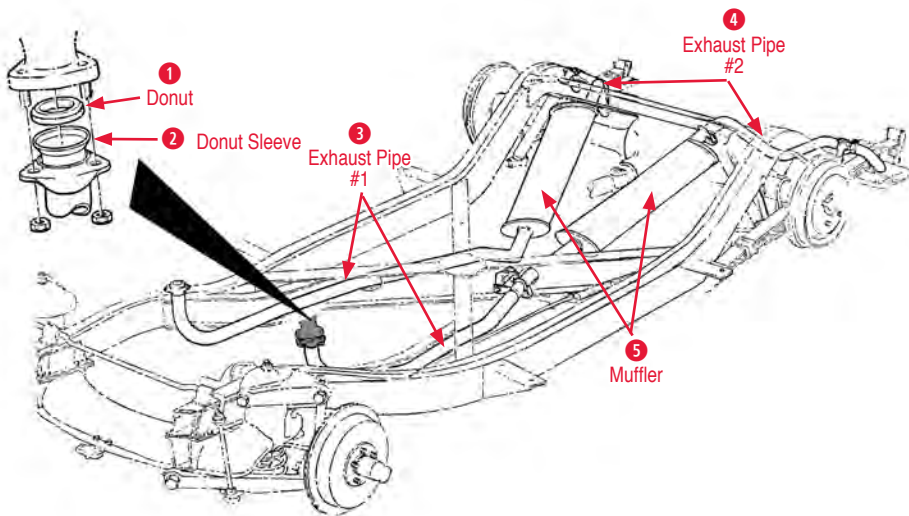

Exhaust Pipes

Adapter Pipe Set	150387 56-62 Exhaust Adapter Pipe Set (2 pcs) ..	$46.00
1 Donut	150039 57-74 Exhaust Donut Seal (2 inch)	$4.00
	150040 57-74 Exhaust Donut Seal (2-1/2 inch)	$6.00
2 Donut Sleeve	150164 53-82 Exhaust Donut Sleeve (2 inch).....	$9.00
	150165 62-82 Exhaust Donut Sleeve (2-1/2 inch) ..	$9.00
3 Exhaust Pipe 1	150022 56 Front Exhaust Pipe with 3 Bolt Welded Flange (pair)	$179.00
	150159 57-62 Front Exhaust Pipe pair (2 inch) ...	$165.00
	150025 62 Front Exhaust Pipe (2-1/2 inch) ...	$185.00
4 Exhaust Pipe 2	150155 61-62 Exhaust Tail Pipes (pair)	$105.00
	150157 56-58 Exhaust Tail Pipe (pair)	$104.00
	150227 59-60 Exhaust Tail Pipe (pair)	$105.00
5 Muffler	150225 53-55 6 Cylinder Mufflers (pair)	$222.00
	150445 55 V-8 Mufflers (pair)	$209.00
	150169 56-62 Oval Muffler w/Welded Adapter (pr)	$239.00
	150167 56-62 Round High Perf. Mufflers (pair) ..	$239.00
	150034 56-62 Magnaflow Mufflers	$269.00

Crossover Pipe

1 Crossover Pipe	150385 56-61 Front Exhaust Pipe With Crossovers (2 inch)	$215.00
	150386 62 Front Exhaust Pipe With Crossovers	$240.00
2 Exhaust Pipe 1	150022 56 Front Exhaust Pipe with 3 Bolt Welded Flange (pair)	$179.00
	150159 57-62 Front Exhaust Pipe pair (2 inch) ...	$165.00
	150025 62 Front Exhaust Pipe (2-1/2 inch) ...	$185.00