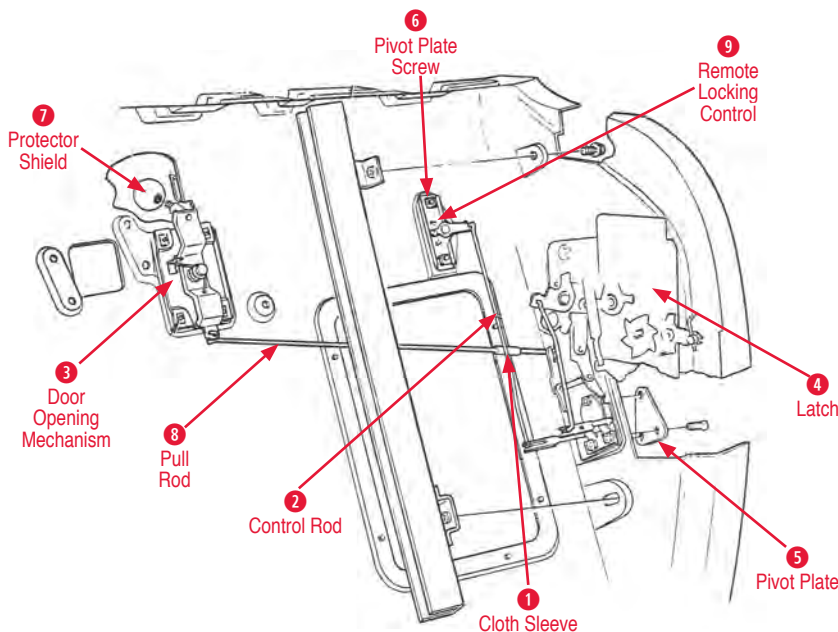

Remote Locking Control

- **1 Cloth Sleeve**
  130039 56-62 Door Open Pull Rod Cloth Sleeve (2 pcs) $9.00
- **2 Control Rod**
  130334 56-58 Door Lock Control Rod (stainless) $13.00
  130335 59-62 Door Lock Control Rod (stainless) $13.00
- **Door Lock Rod Retainer**
  130137 56-82 Door Lock Rod Retainer (flat) $0.50
- **3 Door Opening Mechanism**
  130014 59-62 Door Opening Mechanism $69.00
- **4 Latch**
  130345 56-59 LH Door Latch Mechanism.....$110.00
  130346 56-59 RH Door Latch Mechanism.....$110.00
  130343 60-62 LH Door Latch Mechanism.....$85.00
  130344 60-62 RH Door Latch Mechanism.....$85.00
- **Lock Control Screw**
  170884 56-62 Door Lock Control Screw Set.....$7.00
- **5 Pivot Plate**
  130005 56-62 Door Lock Pivot Plate (pair) $22.00
- **6 Pivot Plate Screw**
  170318 56-62 Door Lock Pivot Plate Screw Kit $3.00
- **7 Protector Shield**
  130040 60-67 Door Open Mech. Protector (pair)....$5.00
- **8 Pull Rod**
  130351 56-57 Door Open Pull Rod (stainless).....$14.00
  130352 58 Door Open Pull Rod (stainless).....$14.00
  130352 59-62 Door Open Pull Rod (stainless).....$14.00
- **9 Remote Locking Control**
  130033 56-57 Door Remote Locking Control.....$29.00
  130336 58 Door Remote Locking Control.....$30.00
  130337 59-61 Door Remote Locking Control.....$30.00
  130338 62 Door Remote Locking Control.....$30.00

Window Moulding & Felt

- **1 End Cap**
  160038 56-58 RH Door End Cap without Hole $80.00
  160039 56-58 LH Door End Cap without Hole..$150.00
  160040 58-59 RH Door End Cap With Hole $80.00
  160041 58-59 LH Door End Cap With Hole $24.00
  160054 59-60 RH Door End Cap with Lip.....$80.00
  160055 59-60 LH Door End Cap with Lip.....$42.00
  160057 61-62 LH Door End Cap.....$90.00
  160058 61-62 RH Door End Cap.....$45.00
  160048 61-62 Door End Caps with fasteners $90.00
- **End Cap Mount Kit**
  160042 56-58 Door End Cap Mount Kit $32.00
- **2 End Cap Retainer**
  160044 56-58 RH Door End Cap Ret.....$12.00
  160045 56-58 LH Door End Cap Ret $12.00
  160049 61-62 Door End Cap Mount Kit $8.00
- **3 End Cap Screws**
  170258 58-62 Door End Cap Screws (2) $4.00
- **4 Garnish Moulding**
  130017 56-58 LH Garnish Moulding Inner $98.00
  130019 59-62 LH Garnish Moulding Inner $98.00
  130002 56-58 Reveal/Garnish Moulding Set with Felt $429.00
  130003 59-62 Reveal/Garnish Moulding Set with Felt $429.00
- **5 Garnish Moulding Screw**
  170019 56-62 Screw Set for Inner Garnish Moulding $5.00
- **6 Inner Window Felt**
  130004 56-62 Inner & Outer Window Felt Set (4 pcs).....$88.00
  130002 56-58 Reveal/Garnish Molding Set with Felt $429.00
  130003 59-62 Reveal/Garnish Moulding Set with Felt $429.00
  130285 56-62 Window Run & Felt Set Correct...$190.00