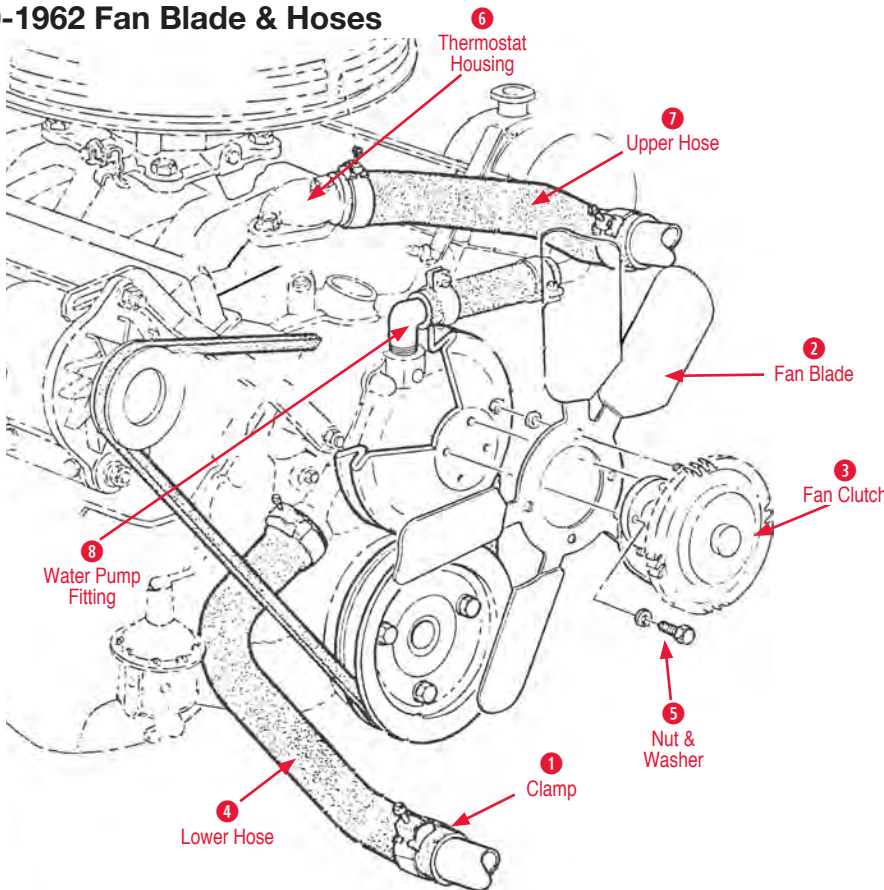

**53-55 Radiator Hose Set**

- 145055 53-55 6 Cylinder Hose Set (with metal elbows) .....\$215.00

**1960-1962 Fan Blade & Hoses**

- 1 Clamp**
- 145156 59-60 Cooling System Hose Clamp Kit (13 pcs) .....\$16.00
- 145157 61-62 Cooling System Hose Clamp Kit (15 pcs) .....\$30.00
- 2 Fan Blade**
- 145107 60-67 Fan Blade 327 except AC .....\$225.00
- 145107-C 60-67 Fan Blade 327 w/o AC (Correct)\$264.00
- Fan Blade Bolts**
- 170837 53-70 Fan Blade to Water Pump Bolt (WB)\$7.00
- 170968 53-70 Fan to Water Pump Bolts (TR).....\$7.00