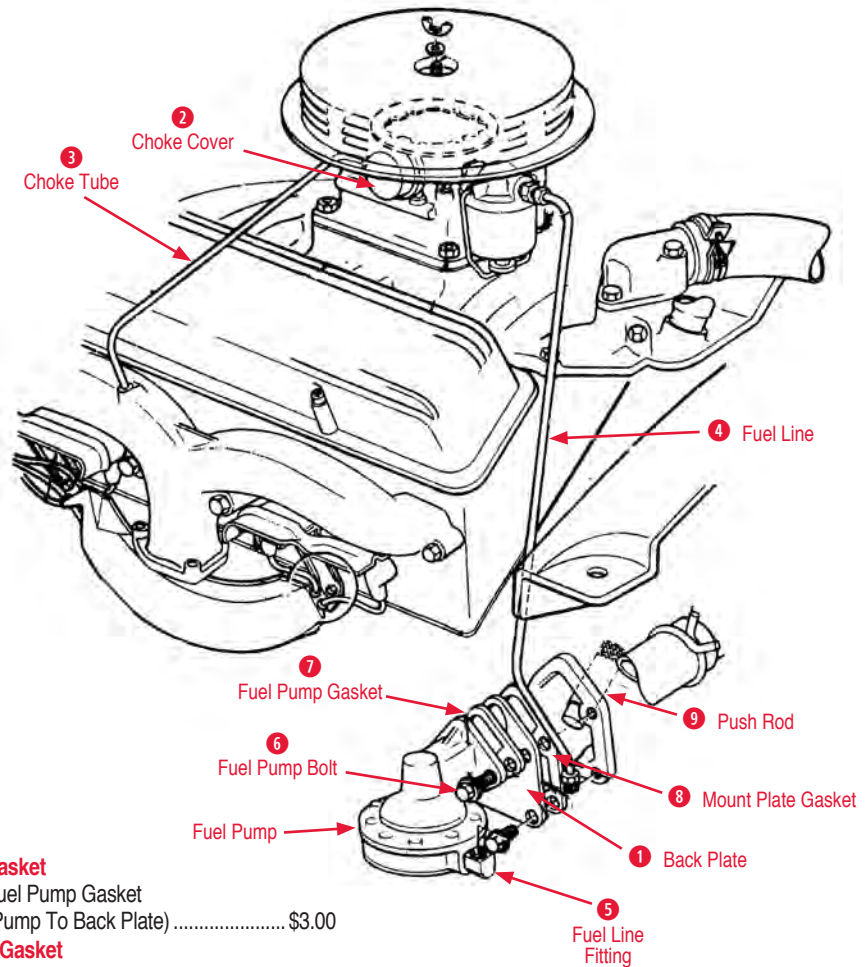

Frame	1 Back Plate	410332 55-81 Fuel Pump Back Plate.....$14.00
	2 Choke Cover	410302 57-58 Choke Cover (WCFB 1x4) .....$39.00 410303 59-65 Choke Cover (WCFB 1x4 & AFB)..$39.00
Suspension	Choke Kit	410060 53-10 Choke Kit -Q-jet w/Edelbrk Intake $102.00
	Choke Rod	410072 53-10 Choke Rod Q-jet w/Edelbrk Intake $16.00
Steering	Choke Spring	410144 55-65 Choke Spring.....$15.00
	3 Choke Tube	410112 57-58 Choke Tube Top Choke WCFB 220 / 230 .....$14.00 410113 59-65 Choke Tube Bottom Choke WCFB 230/250.....$12.00 410114 62-65 Upper Choke Tube $18.00
Brakes	Clamp	170552 53-12 Fuel Line Hose Clamp (Green).....$1.00
	Drive Cable	410032 57-65 Fuel Pump Drive Cable & Housing .....$75.00 410065 57-65 Fuel Pump Drive Cable .....$26.00 410271 57-65 Fuel Pump Drive Cable $26.00
Fuel System	4 Fuel Line (Fuel Pump to Carburetor)	410173 58 Fuel Line Pump To Carburetor 1X4 230 HP $25.00
	Fuel Line (Pump to Filter)	410135 56-57 Pump To Filter Line 1x4 (Steel) $20.00
Cooling Sys	5 Fuel Line Fitting	410205 58-64 45° Fitting for 3/8 Fuel Line (AC Pump only) .....$9.00 410324 56-62 90° Brass Fitting 1/4 - 5/16 .....$6.00
	6 Fuel Pump Bolt	170904 57-66 Fuel Pump Bolt pair (small block) $4.00
Heat/Defrost	7 Fuel Pump Gasket	185101 55-81 Fuel Pump Gasket (Pump To Back Plate) $3.00
	8 Mount Plate Gasket	185065 55-82 Fuel Pump Backing Plate Gasket (Plate to Block) $3.00
Transmission	9 Push Rod	410333 55-81 Fuel Pump Push Rod $16.00

Fuel Pump Rebuild Kit	
410334 59-66	Fuel Pump Rebuild Kit.....$55.00