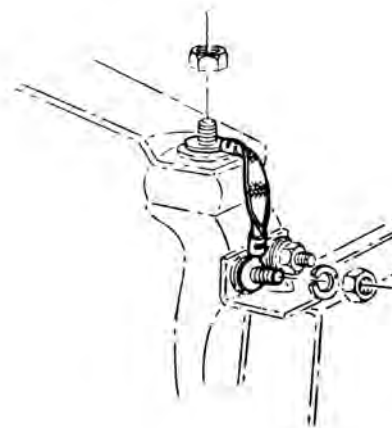

Ground Straps

Ground Strap Kit

- 330154 55-60 Ground Strap Set (8 pcs) $32.00
- 330155 61-62 Ground Strap Kit.....$32.00

Ground Wire to Valve Cover

- 330156 58-62 Radio Ground Wire to RH Valve Cover.....$13.00

Decals

Decals

Acrylic Paint Notice

- 120043 58-61 Acrylic Paint Notice Decal $3.00

Air Cleaner

- 120001 58-61 Air Cleaner Decal FI Instructions $4.50
- 120002 62 FI Air Cleaner Instruction Decal $4.50

Axle ID Tag

- 120142 55-62 Axle ID Tag 3:36 Gear Ratio $7.00
- 120184 55-62 Axle ID Tag 3:70 Gear Ratio $6.00

Cooling System

- 120077 54-57 Cooling System Caution Decal $4.00
- 120079 58-62 Radiator Caution Decal (3764584) ..$3.00
- 120080 56-62 Radiator & Tank Caution Decal (56-57) Radiator Expansion Tank (61-62)....$3.00
- 120082 60-62 Harrison Metal Plate Decal.....$20.00
- 120083 60-62 Harrison Metal Plate with Part# & Date (Specify Date).....$40.00
- 120081 61-62 Expansion Tank Caution Decal.....$3.00
- 120078 61-72 Harrison Aluminum Radiator Decal $3.00
- 120084 62-63 Harrison Metal Plate for Radiator...$10.00
- 120085 60-62 Metal Radiator Tag Screws (pair) $3.00
- 120087 62-64 Cooling System Caution Decal On Shroud $3.00
- 120090 60-61 Harrison Aluminum Radiator Decal . $5.00

Generator

- 120042 53-62 Generator Red Circle Tag Field $3.00

Heating System

- 120033 56-62 Heater Core Housing Decal #124 (1 Required).....$3.00

Jacking Instructions

- 120053 53-60 Jacking Instructions Decal.....$4.50
- 120054 61-62 Jacking Instructions Decal Reg Tire Code 378044.....$4.50

Oil Cap Decal

- 120064 56-58 Oil Cap Decal (Cleaning Instructions)$3.00

Oil Filter

- 120065 59-61 Oil Filler Cap Cleaning Decal $4.50
- 120062 55-57 Oil Filter Decal P-131 .....$3.00

- 120063 58-67 Oil Filter Decal PF141 .....$3.00

PCV Valve Tag

- 120385 62-64 PCV Valve Tag 590.....$4.00

Rear Window Decal

- 120181 53-62 Rear Window Warning Tag.....$3.00

Transmission

- 120426 61-62 Axle Identification Tag $6.00
- 120066 57-58 Positraction Warning Decal.....$4.00
- 120067 59-62 Positraction Warning Decal.....$4.00
- 120428 58-62 Positraction Metal Tag.....$9.00

Valve Cover Decal