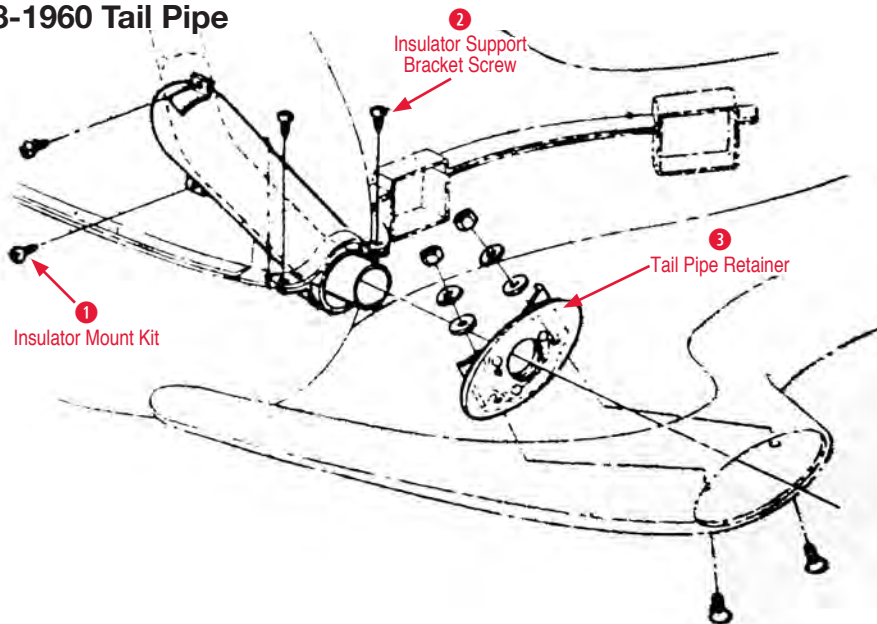

1958-1960 Tail Pipe

1 Insulator Mount Kit

- 170263 58-60 Exhaust Insulator Mount kit $4.50
- **2 Insulator Support Bracket Screw**
  170336 58-60 Exhaust Insulator Support Bracket Screws (16 pcs).....$6.00
- **3 Tail Pipe Retainer**
  150059 56-60 Tail Pipe Retainer In Bumper with Correct Rivets & Bolts $100.00
  150309 58-60 Tail Pipe Retainer in Bumper (Assembled Kit) $87.00

Tail Pipe Hanger Kit

- 150054 56-60 Exhaust Hanger Kit.....$130.00
- 150064 61-62 Tail Pipe Hanger Kit.....$39.00
- 150063 61-62 Exhaust Hanger Kit w/Clamps$140.00

Exhaust Kits

Exhaust Kits include: all pipes, mufflers, header pipe flanges, sleeves, donut gaskets & clamps. Hangers and tips are not included.

Years	Engine/Transmission Type	Part #	Price
1953-55	6 Cylinder Exhaust Kit	150028	$420.00
1955	8 Cylinder Exhaust Kit	150029	$420.00
1956	Exhaust Kit with 3 Bolt Welded Flange without Crossover	150030	$415.00
1956 to 1958	All Except 283 HP	150300	$390.00
	All 1x4 BBL with Oval Mufflers	150302	$390.00
	All with Crossover Pipe & Oval Mufflers	150303	$429.00
	High Performance 2X4 & Fuel Injection	150304	$429.00
1959 to 1960	All 1x4 BBL with Oval Mufflers	150306	$390.00
	All with Crossover Pipe & Oval Mufflers	150307	$429.00
	High Performance 2X4 & Fuel Injection	150308	$429.00
1961 to 1962	All 1x4 BBL with Oval (Welded) Mufflers	150310	$390.00
	All with Crossover Pipe & Oval Mufflers	150311	$449.00
	Special High Performance 2x4 BBL & Fuel Injection (2 inch)	150312	$449.00
	1X4 BBL (2 inch)	150031	$390.00
	SHP (2 1/2 inch) without Crossover - Welded Mufflers	150032	$409.00
1962	SHP (2 1/2 inch) with Oval Mufflers	150313	$499.00
	SHP (2 1/2 inch) with Round Mufflers	150314	$499.00
	SHP (2 1/2 inch) without Crossover - Off Road Mufflers	150033	$409.00