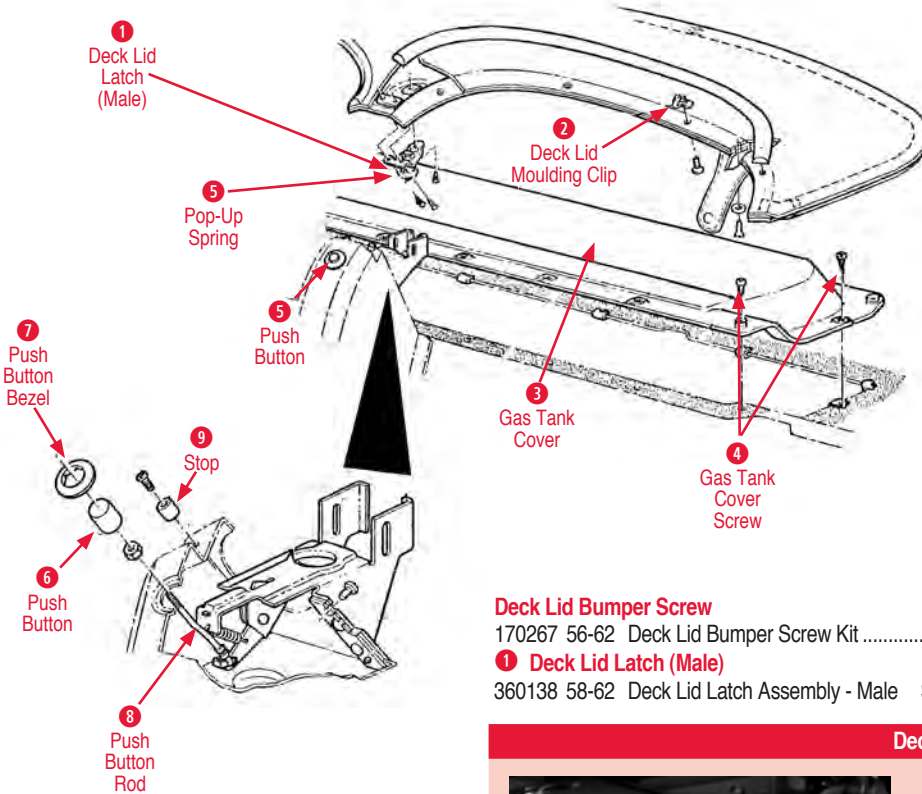

Deck Lid Hinge & Spring

1 Bolt Set

- 170144 53-58 Trunk/Deck Lid Hinge Bolt TR Set.....$15.00
- 170495 59-62 Trunk and Deck Lid Hinge Bolt Kit (6 pcs).....$7.00

2 Deck Lid Hinge Shim

- 360032 56-62 Deck Lid Hinge Shim Set (6 pcs)...$15.00

3 Trunk & Deck Lid Spring

- 360101 56-60 Trunk & Deck Lid Hinge Springs....$35.00
- 360121 61-62 Trunk & Deck Lid Hinge Springs....$35.00

Deck Lid Tabs	
Top Tab Screw	
170439 56-62	Conv. Top Tab Screws (8 pcs)...$3.00
Deck Lid Tabs* (specify color, see pg. 89)	
280276* 56-57	Soft Top Deck Lid Tabs (pair).. $55.00
280278* 58	Soft Top Deck Lid Tabs (pair)...$90.00
280279* 59-62	Soft Top Deck Lid Tabs (pair)...$43.00

Deck Lid

Deck Lid Lock Striker

- 360119 53-57 Convertible Deck Lid Lock Striker..$19.00

2 Deck Lid Moulding Clip

- 290262 56-62 Deck Lid Molding Clip Set with Screw (8 pcs).....$44.00

3 Gas Tank Cover

- 360029-02 53-62 Felt Gas Tank Cover (beige).....$70.00
- 360029-03 53-62 Felt Gas Tank Cover (black).....$70.00
- 450260 56-62 Gas Tank Cover without Power Top Hard Laid Fiberglass.....$190.00

4 Gas Tank Cover Screw

- 170387 53-61E Gas Tank Cover Screw Set with J-Nut.....$16.00
- 170388 61L-62 Gas Tank Cover Screw Set with J-Nut.....$15.00

5 Pop-Up Spring

- 360105 56-62 Deck Lid Pop-Up Spring.....$25.00

6 Push Button

- 290263 56-62 Deck Lid Opener Push Button.....$20.00

7 Push Button Bezel

- 290264 56-62 Deck Lid Opener Push Button Bezel.....$20.00

8 Push Button Rod

- 290665 58-62 Push Button Rod with Clip.....$17.00

9 Stop

- 360028 56-62 Deck Lid Flip Up Stop with Screw Pair.....$7.00

Deck Lid Bumper Screw

- 170267 56-62 Deck Lid Bumper Screw Kit.....$1.00

1 Deck Lid Latch (Male)

- 360138 58-62 Deck Lid Latch Assembly - Male $50.00

Deck Lid Protectors