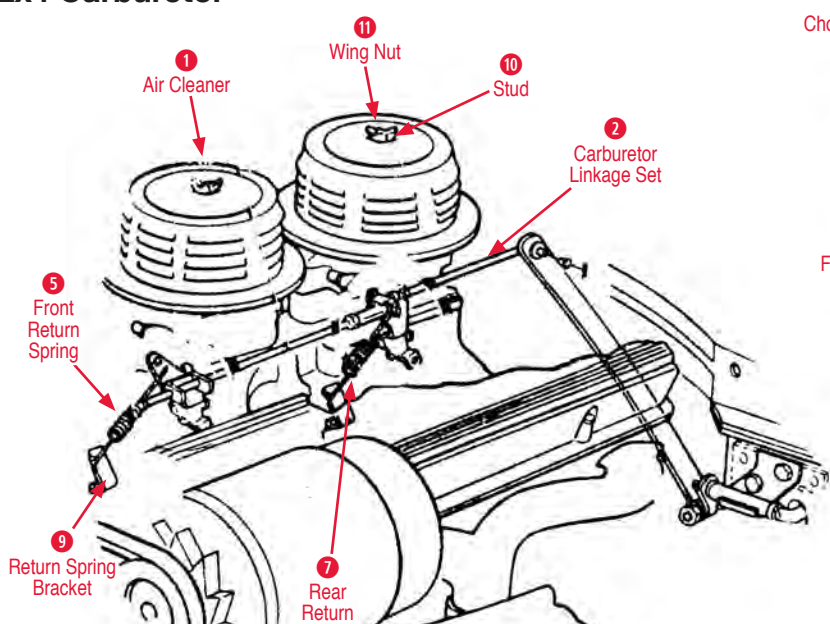

2x4 Carburetor

- **1 Air Cleaner**
  100100 56-57 Air Cleaner 2x4 (pair) $195.00
- **Carburetor Gasket**
  185061 56-61 Carb to Intake Gasket 1X4 WCFB...$6.00
  185063 57-61 Carb to Intake Gasket 2X4 WCFB...$11.00
- **Carburetor Kit**
  410448 53-55 Carburetor Rebuild Kit (235 6 Cyl) $27.00
  410391 59-62 Carburetor Kit 1x4 WCFB $43.00
  410380 55-61 Carburetor Kit 55-58 All/59-61 2x4 $49.00
- **2 Carburetor Linkage Set**
  410041 56-61 Carburetor Linkage 2 x 4.....$57.00

- **3 Carburetor Tag**
  410095 56 Carburetor Tag 1X4 2366S $15.00
  410098 57 Carburetor Tag 1X4 2366SA $15.00
- **4 Choke Cover**
  410302 57-58 Choke Cover (WCFB 1x4) $39.00
  410304 55-61 Choke Cover Kit 55-56 1x4 / 56-61 2x4 .....$31.00
- **5 Front Return Spring**
  410043 56-61 Front Throttle Return Spring 2x4...$10.00
- **6 Front Vent Tube**
  410006 56-61 Vent Tube 2 x 4 Front Carburetor ..$15.00

- **Idle Vent Tube**
  410413 57-62 Idle Vent Tube (long) $55.00
  410414 58-62 Idle Vent Tube (short).....$55.00
- **7 Rear Return Spring**
  410044 56-61 Rear Throttle Return Spring 2x4 ....$10.00
- **8 Rear Vent Tube**
  410007 56-61 Vent Tube 2 x 4 Rear Carburetor...$15.00
- **9 Return Spring Bracket**
  410048 56-61 Throttle Return Spring Bracket Stainless Steel 1x4 & 2x4.....$8.00
- **10 Stud**
  170123 56-61 Air Cleaner Stud Kit (2x4) (pr).....$15.00
- **11 Wing Nut**
  170001 56-62 Air Cleaner Wing Nut.....$3.00

Fuel Injection

- **Accelerator Bracket**
  410424 57 FI Accelerator Bracket.....$375.00
  410425 58-62 FI Accelerator Bracket.....$165.00
- **1 Balance Tube**
  410418 58-61 FI Balance Tube $48.00
  410417 62 FI Balance Tube $48.00
  410308 62 Fuel Injection Forward Balance Tube.....$56.00
- **Balance Tube Elbow**
  410416 58-62 FI Balance Tube Elbow $18.00
- **Balance Tube Injector**
  410419 57 Balance Tube Injector #4520 .....$48.00
  410420 57 Balance Tube Injector #4800/4960 $48.00
  410421 57 Balance Tube Injector #4360 .....$155.00
- **2 Filter Assembly**
  410437 53-58 Correct Fuel Filter Assembly GF-48 Glass (domed) $35.00
  410151 58 Fuel Injection Fuel Filter Assembly with Bracket (Correct).....$475.00
- **3 Fuel Filter Bracket**
  410092 57-58 Fuel Injection Fuel Filter Assembly with Bracket.....$475.00
- **Fuel Filter Element**
  410155 56-61 Fuel Filter Element.....$5.00
- **4 Fuel Line**
  410172 57-58 Fuel Line Fuel Injection (2 pcs) with 4 Fittings $56.00
  410197 59-61 Fuel Line Fuel Injection Pump to Unit with Fitting (steel).....$25.00
  410165 59-61 Fuel Line Pump to Unit (stainless). $25.00
  410167 62 Fuel Line FI with Filter GF 90 & Fittings.....$50.00
  410394 62 Fuel Line Pump to Filter (FI) $25.00

- **Fuel Pump Drive Cable**
  410313 57-65 Drive Cable 6-5/16 in long.....$26.00
- **Gasket**
  185064 57-62 FI to Intake Manifold Gasket Set...$38.00
  185069 57-65 FI to Intake Manifold Gasket Set...$38.00
- **Idle Vent Tube**
  410422 57 Idle Vent Tube (long) Injector #4360 .....$100.00
  410423 57 Idle Vent Tube (short) Injector #4360 .....$85.00
  410415 57-57 Idle Vent Tube (Short) Injector 4520/4800/4960.....$75.00