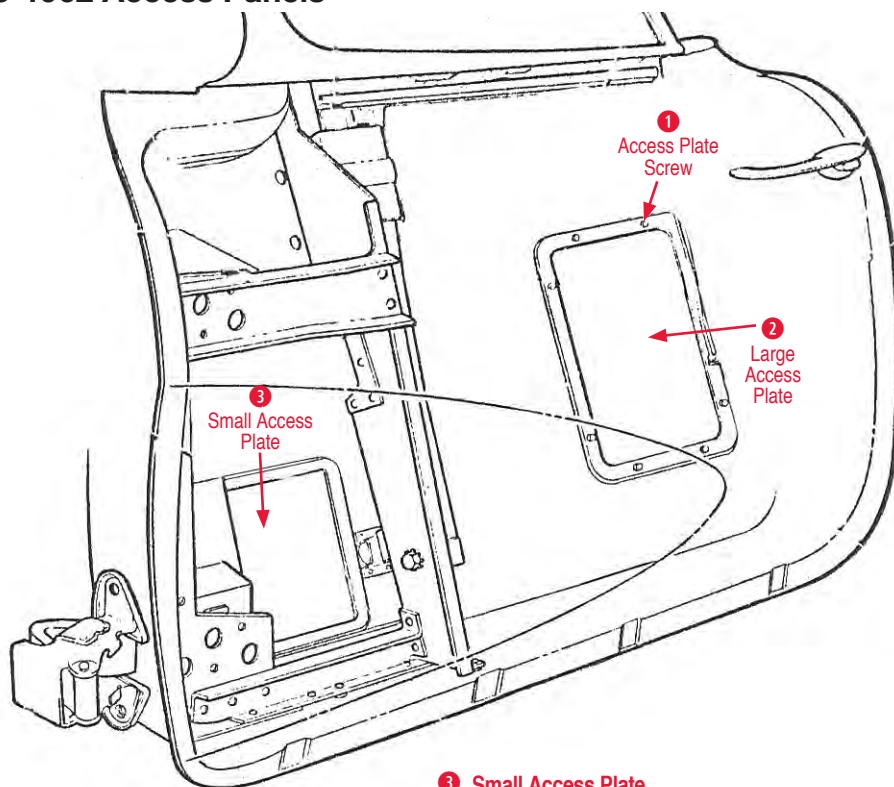

1953-1962 Access Panels

Access Door Bolt Hole Covers

185089 56-62 Access Door Bolt Hole Covers..... $9.00

1 Access Plate Screw

170319 56-62 Door Access Plate Screw (10 pcs) .. $5.00

2 Large Access Plate

130041 56-57 LH & RH Access Plate Set Plates (4 pcs), and Screws..... $99.00

130042 58 LH & RH Access Plate Set Plates (4 pcs), and Screws..... $99.00

130045 56-57 RH Access Plate Large $31.00

130047 58 LH Access Plate Large.....$43.00

130048 58 RH Access Plate Large.....$43.00

130049 59-61 LH Access Plate Large.....$43.00

130050 59-61 RH Door Access Plate Large.....$43.00

130051 62 LH Access Plate Large.....$43.00

130052 62 RH Access Plate Large.....$43.00

3 Small Access Plate

130041 56-57 Access Plate Set LH & RH Plates (4 pcs), and Screws..... $99.00

130042 58 Access Plate Set LH & RH Plates (4 pcs), and Screws..... $99.00

130053 56-62 Door Access Plate Small (2 Req'd) $15.00

Door Access Plate Kits

130043 59-61 Door Access Plate Kit (LH & RH) . $99.00

130044 62-62 Door Access Plate Kit (LH & RH) . $99.00