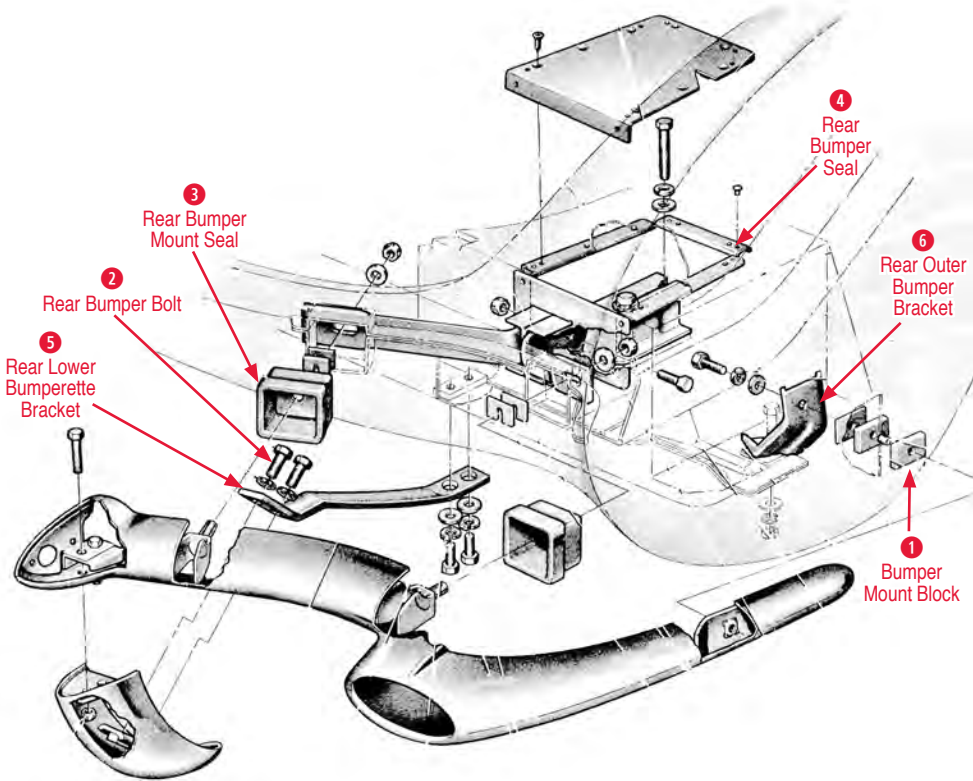

Rear Bumper

1956-1957 Rear Exhaust Chrome