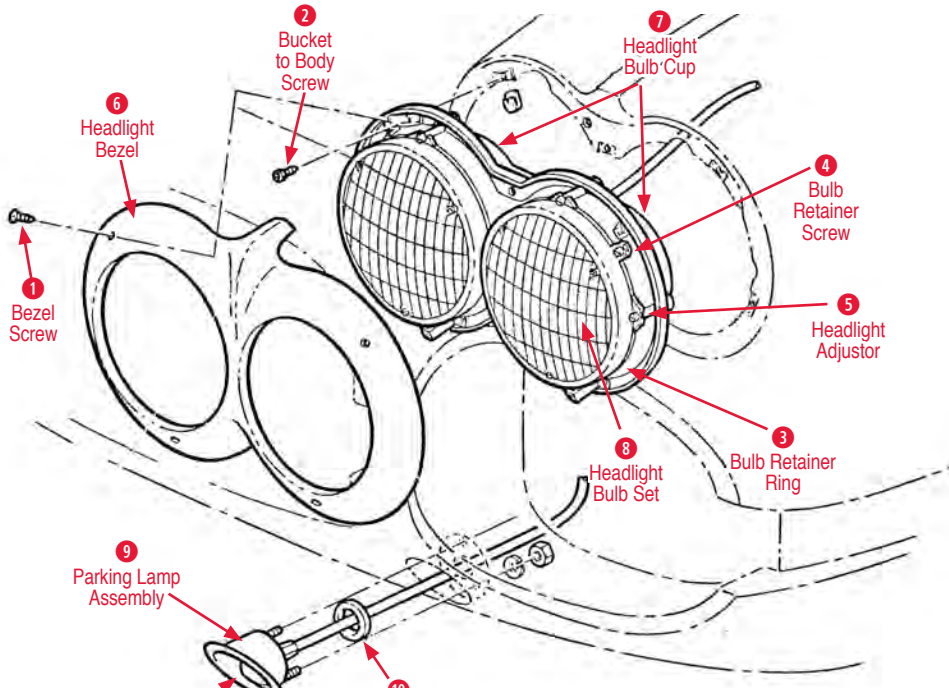

1958-1962 Headlight & Parking Lamp

- **1 Bezel Screw**
  170100 58-62 Headlight Bezel Screw Set (8 pcs) .. $3.50
- **2 Bucket to Body Screw**
  170095 56-62 Headlight Bucket to Body Clutch Head Screw Set.....$22.00
- **3 Bulb Retainer Ring**
  240024 58-82 Headlight Bulb Retainer Ring.....$13.00
- **4 Bulb Retainer Screw**
  170097 58-62 Headlight Bulb Retainer Ring Screws (8 pcs) $3.50
- **Headlight Ring Bracket Mount Kit**
  240008 58-62 Headlight Ring Bracket Mount Kit..$35.00

- **5 Headlight Adjustor Assembly**
  240015 53-82 Adjustor Assembly with Screw $3.00
- 240020 53-82 Headlight Adjusting Screw $1.25
- 240226 58-82 Headlight Adjuster Assembly Kit....$21.00
- **Headlight Adjustor Rivets**
  240002 58-62 Headlight Adjustor Rivets to Bucket. $5.00
- **Headlight Assembly**
  240157 58-62 Headlight Bucket Assembly (pair) $220.00
- **6 Headlight Bezel**
  240041 58-60 Headlight Bezel pair (Chrome).....$139.00
- 240043 61-62 Headlight Bezel.....$80.00
- **Headlight Bucket Wire Grommet**
  560058 58-92 HL Bucket Wire Grommet (7/8 in).... $3.00
- **7 Headlight Bulb Cup**
  240027 58-82 LH Outer Headlight Bulb Cup (A)...$20.00
- 240026 58-82 RH Inner Headlight Bulb Cup (B) ..$20.00
- 240028 58-82 RH Outer Headlight Bulb Cup (C)..$15.00
- 240025 58-82 LH Inner Headlight Bulb Cup (D) ...$15.00
- **8 Headlight Bulb Set**
  240196 58-59 Headlight Bulb Set..... $25.00
- 240197 60-67 Headlight Bulb Set.....$154.00
- **Headlight Capsule Tension Spring**
  240014 56-63 Headlight Capsule Tension Spring Offset P Offset Type..... $5.00
- **J Nut & Screws**
  170096 58-62 HL Bucket J Nuts & Screws (28 pcs)$5.00
- **9 Parking Lamp Assembly**
  310021 58-62 LH Parking Lamp Assembly.....$111.00
- 310022 58-62 RH Parking Lamp Assembly $111.00
- **10 Parking Lamp Body Gasket**
  185114 58-62 Park Lamp to Body Gasket (pair).....$5.50
- **Parking Lamp Lens Bezel**
  310023 58-62 Parking Lamp Lens Bezel $14.00
- **11 Parking Lamp Lens Screw**
  170270 58-67 Parking Light Lens Screw Kit $2.00