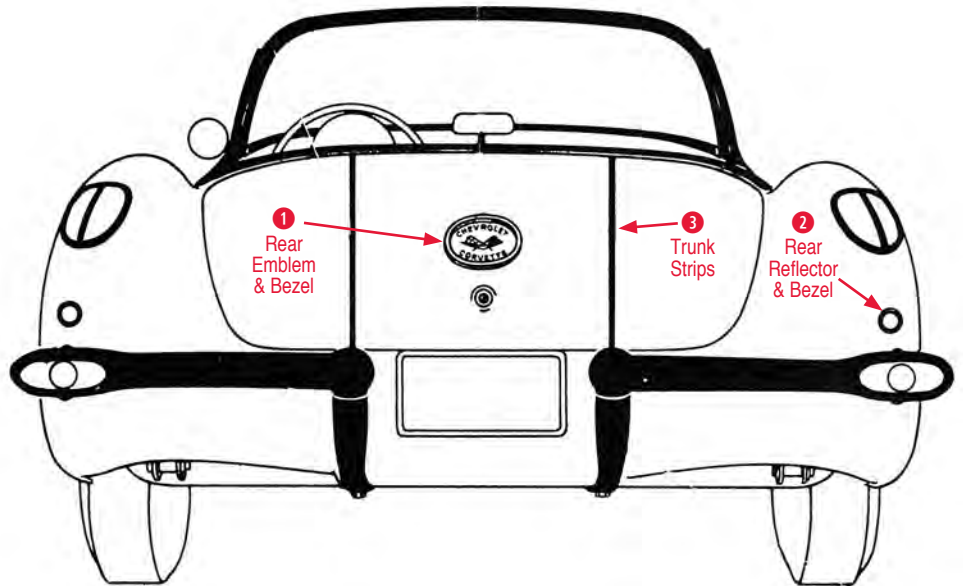

3 Trunk Strips

- 160056 58 Chrome Trunk Strips - pair (Correct).....$2,500.00