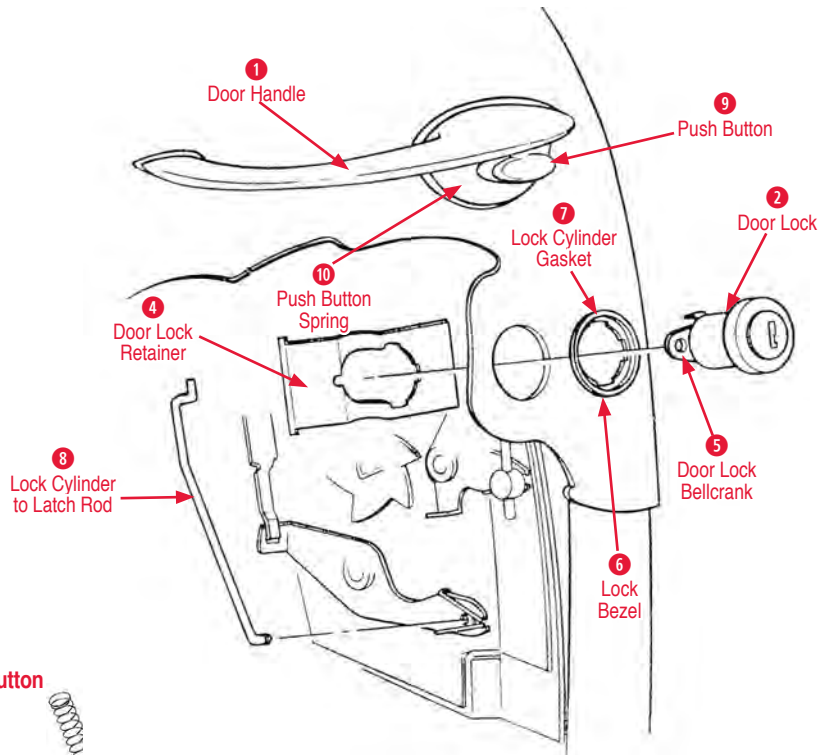

- Protector Shield**  
130040 60-67 Door Open Mech. Protector (pair).... \$5.00  
130353 59-62 Door Open Pull Rod (stainless)..... \$14.00

**Outside Door Handle**

- 1 Door Handle**  
130022 56-62 Outside Door Handle Assembly pr \$90.00
- 2 Door Lock**  
375012 56-60 Door Lock pair with Keys..... \$48.00  
375013 61-62 Door Lock pair with Keys..... \$48.00
- 3 Door Lock Bellcrank**  
  
130266 56-62 RH Door Lock Bellcrank..... \$68.00  
130267 56-62 LH Door Lock Bellcrank..... \$68.00  
375106 56-66 Door Lock Cylinder Pawl..... \$4.00
- 4 Door Lock Retainer**  
375021 56-66 Door Lock Retainer Clip (pair)..... \$20.00
- 5 Door Lock Rod to Bellcrank**  
130129 56-62 Door Lock Rod to Bellcrank - (stainless)..... \$12.00