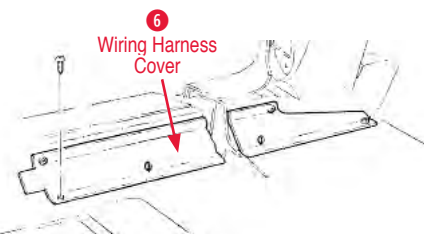

- **5 Striker**
  130333 56-62 Door Striker (pair) $95.00
- **6 Wiring Harness Cover**
  290177 58-62 Floor Wire Cover Plates Under Carpet (pair).....$43.00