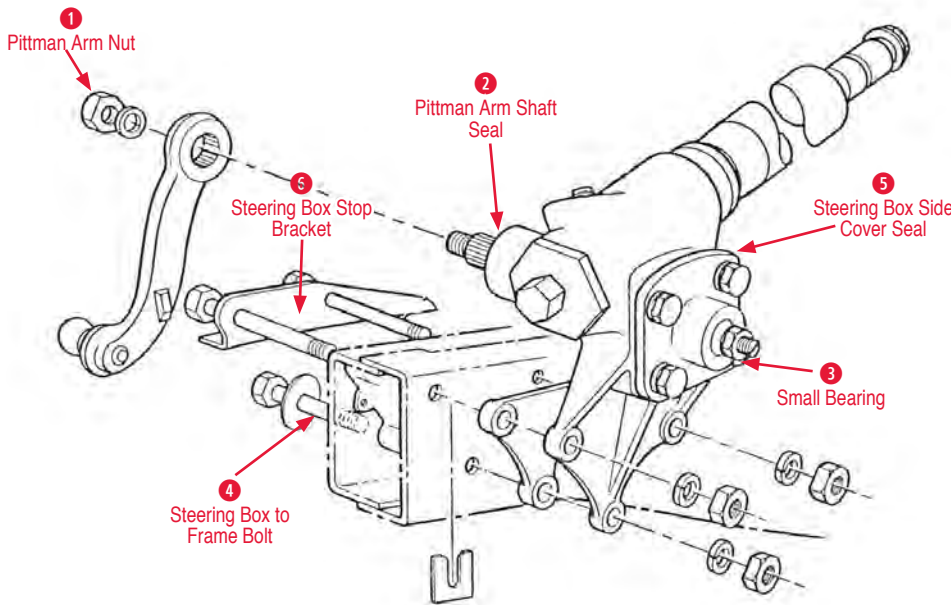

Steering Box

- **1 Pittman Arm Nut**
  170972 53-62 Steering Pittman Arm Nut.....$10.00
- **2 Pittman Arm Shaft Seal**
  440392 53-62 Steering Box Pitman Shaft Seal.....$12.00
- **3 Small Bearing**