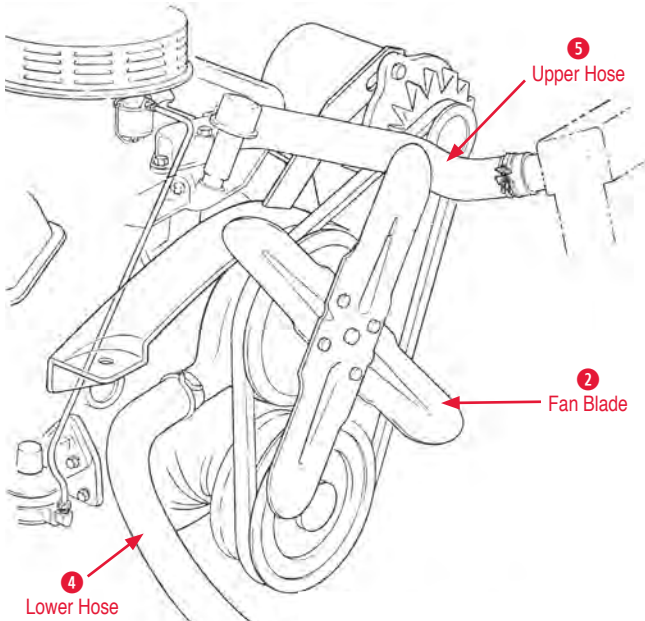

2x4 engine shown

- 1 Clamp**
- 145006 53-12 Hose Clamps - 5/8 inch (pair) .....\$3.00
- 145320 53-12 Hose Clamps - 3/4 inch (pair) .....\$4.00
- 145014 54 Heater & Radiator Clamp Kit (14) ..\$22.00
- 2 Fan Blade**
- 145155 55-58 Cooling System Hose Clamp Kit (12 pcs) .....\$10.00
- 145156 59-60 Cooling System Hose Clamp Kit (13 pcs) .....\$16.00
- 145249 57L-60 Fan Blade Correct Flipped End (4 Blade) .....\$89.00