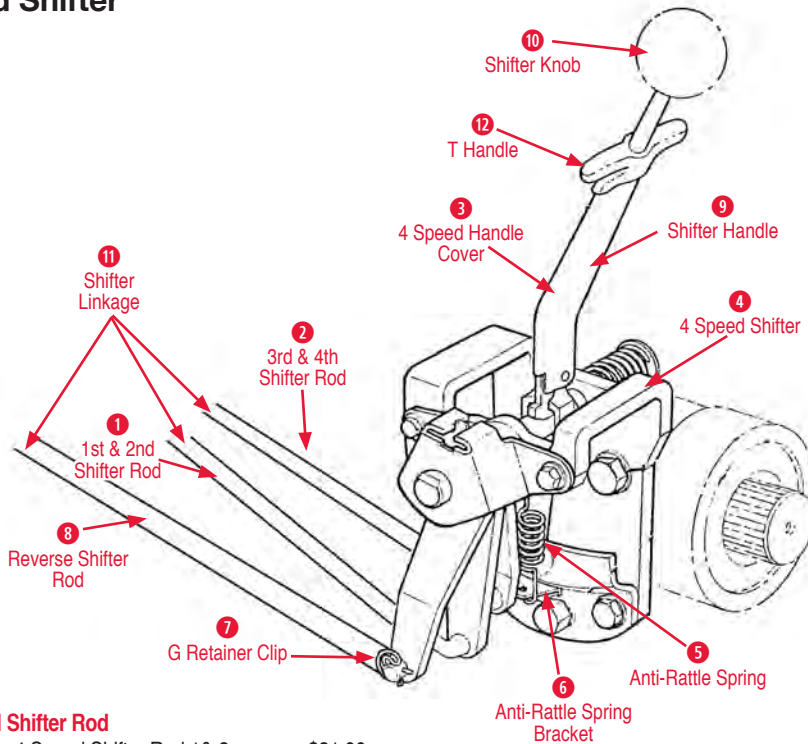

4-Speed Shifter

- **1 1st & 2nd Shifter Rod**
  340220 57-63 4 Speed Shifter Rod 1 & 2..... $21.00
- **2 3rd & 4th Shifter Rod**
  340221 57-63 4 Speed Shifter Rod 3 & 4..... $24.00
- **3 4 Speed Handle Cover**
  340003 59-62 4 Speed Handle Cover..... $39.00

- **4 4 Speed Shifter**
  340020 57-58 4-Speed Shifter with Knob..... $329.00
  340021 59-62 4-Speed Shifter with Knob..... $429.00
  340298 60-64 Hurst Competition Plus Shifter..... $436.00

- **5 Anti-Rattle Spring**
  340054 59-63 4 Speed Anti-Rattle Spring..... $7.00
- **6 Anti-Rattle Spring Bracket**
  340064 59-63 4 Speed Anti-Rattle Spring Bracket . $7.00
- **7 G Retainer Clip**
  340105 56-82 Shifter & Clutch Rod G Clip 56-82 ... $1.50
- **8 Reverse Shifter Rod**
  340222 57-63 4 Speed Shifter Rod Reverse BW . $22.00
- **9 Shifter Handle**
  340002 56-58 Shifter Handle 56-58 3 Spd, 4 Speed Replacement for Hurst Shifter..... $74.00
  340004 59-62 Shifter Handle 4 Speed Fits Hurst $124.00
- **10 Shifter Knob**
  340070 56-57 Chrome Shift Knob $35.00
  340071 56-62 Shifter Knob White..... $8.50
- **11 Shifter Linkage**
  340045 57-62 4 Speed Shifter Linkage Set BorgWarner $119.00
  340046 56-62 4-Speed Shifter Linkage Muncie.. $119.00
  Shifter Linkage Clevis Pin
  340258 56-67 Shifter Linkage Clevis w/Cotter Pin.. $3.00
- **Shift Tower**
  340041 59-63 4 Speed Shift Tower Assby..... $205.00
- **12 T Handle**
  340005 59-63 4-Speed T-Handle with Cable..... $55.00
- **T Handle Bushing**
  340211 59-63 T-Handle Bushing (4 Speed)..... $3.00
- **Transmission Levers**
  340317 57-63 4 Speed Lever 1 & 2 On Trans BW $15.00
  340318 57-63 4 Speed Lever 3 & 4 On Trans BW $15.00
  340319 57-62 4 Spd Reverse Lever On Transmission Borg Warner $15.00

3-Speed Shifter & Transmission

- **1 1st & Reverse Shift Lever**
  340060 56-63 3 Speed Shifter Lever First & Reverse..... $39.00
- **2 2nd & 3rd Shift Lever**
  340061 56-63 3 Speed Shifter Lever 2nd & 3rd.... $39.00
- **3 3 Speed Shifter**
  340000 56 3- Speed Shifter with Knob..... $349.00
  340026 57-58 3-Speed Shifter with Knob..... $329.00
  340027 59-63 3 Speed Shifter with Knob..... $329.00
- **4 3 Speed Shifter Linkage**
  340056 56-63 3-Speed Shifter Linkage..... $79.00
- **5 Shifter Handle**
  340002 56-58 Shifter Handle 56-58 3 Spd, 4 Speed Replacement for Hurst Shifter..... $74.00
  340004 59-62 Shifter Handle 4 Speed Fits Hurst $124.00
- **6 Shifter Knob**
  340071 56-62 White Shifter Knob..... $8.50