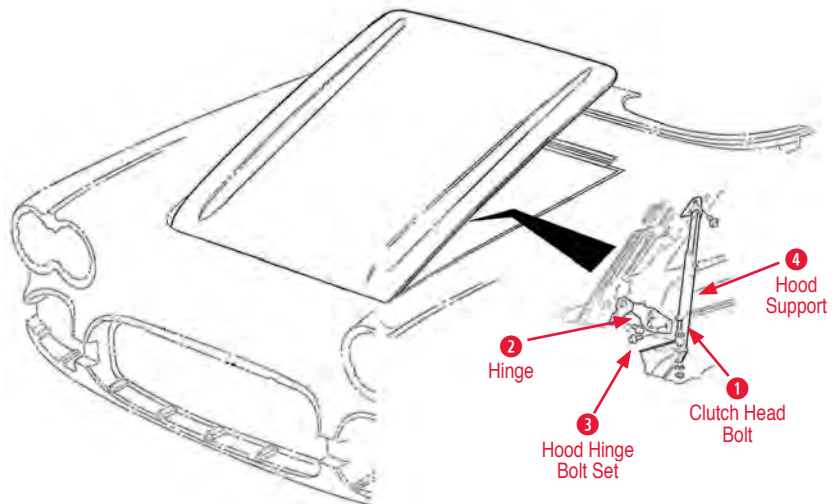

1958-62 Hood Latch

1 Female Hood Latch Assembly

- 260004 58-59 Female Hood Latch Assembly (RH or LH).....$68.00
- 260006 58-59 Female Hood Latch Repair Kit incl Spring, Pin, Clip.....$11.00
- 260188 60-62 Hood Female Latch Assembly (pair).....$149.00

2 Hood Bumper

- 260140 53-76 Hood Bumpers (correct) (pair) $4.00
- 260025 56-76 Hood Bumpers Round (pair).....$3.00

3 Hood Bumper Adjusting Screw

- 260020 53-76 Hood Bumper Adjusting Screws with Nuts & Washers (pair) $2.00

Hood Cable Bracket

- 260169 58L-59 LH Hood Cable Bracket Kit 58L-59 (3 pcs) Includes Bracket, Clamp & Screw $18.00
- 260170 58L-59 RH Hood Cable Bracket Kit 58L-59 (3 pcs) Includes Bracket, Clamp & Screw $18.00

4 Hood Latch Release Spring

- 260176 58-59 Female Hood Latch Spring $7.00
- 260009 60-76 Female Hood Latch Tension Spring $8.00

5 Hood Release Cable

- 260034 58-62 Hood Release Cable with Correct Handle.....$80.00

6 Male Hood Latch Assembly

- 260007 60-62 Male Hood Latch Assembly with Plate $70.00
- 260008 60-67 Male Hood Latch Assembly without Plate $28.00
- 260002 53-57 Male Hood Latch on Hood (pair)....$80.00

- 260003 58-59 Male Hood Latch Assembly $70.00

Male Hood Lock Bolt

- 170373 56-62 Hood Lock Bolts TR Headmark (6 Required) (1/4-20X5/8 inch).....$6.00
- 170116 58-62 Male Hood Latch Plate Bolts (6 pcs) Correct C Headmark $14.00

Male Hood Lock Spring Seat

- 260141 59-62 Male Hood Lock Spring Seat (gold) . $8.00

7 Male Hood Lock Pin

- 260019 60-67 Male Hood Lock Pin $15.00

Release Cable Brass Stop

- 170118 53-62 Hood Release Cable Brass Stop & Screws (pair).....$6.00

8 Release Cable Clamp

- 260079 60-62 Hood Release Cable Clamp Kit $9.00

58-62 Hood Hinge

1 Clutch Head Bolt