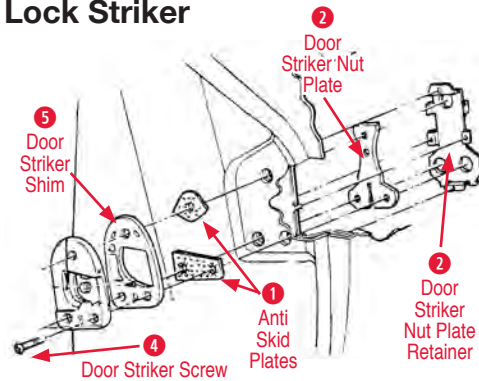

Lock Striker

- **1 Anti Skid Plates**
  130206 56-62 Door Striker Anti Skid Plates $24.00
- **Door Striker Bumper**
  360028 56-62 Door Striker Bumper & Screws (pr) . $7.00
- **Door Striker Bumper Screw**
  170709 56-62 Door striker bumper screws (2) $1.00
- **2 Door Striker Nut Plate**
  130348 56-62 Door Striker Nut Plate $17.00
- **3 Door Striker Nut Plate Retainer**
  130349 56-62 Door Striker Nut Plate Retainer $15.00
- **4 Door Striker Screw**
  170314 56-62 Door Striker Screws (6 pcs) $10.00
- **5 Door Striker Shim**
  130205 56-62 Door Striker Shim (pair) $20.00

Window Crank Handle