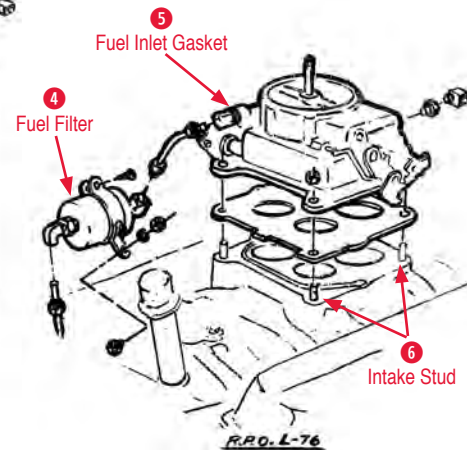

Fuel Filter Spring & Seal

- 410161 59-66 Fuel Filter Spring & Seal Kit $6.00

5 Fuel Inlet Gasket

- 185376 59-82 Carb Fuel Inlet External Gasket.....$2.50

Idle Vent Tube

- 410413 57-62 Idle Vent Tube (long) $55.00
- 410414 58-62 Idle Vent Tube (short).....$55.00

6 Intake Stud

- 170544 56-67 Carburetor Base Intake Stud & Nut Set.....$6.00

Vacuum Advance Fittings

- 410009 53-57 Carb Vac Takeoff Fitting (Rear)$13.00
- 410010 56-57 Carb Vacuum Plug Slotted (Front)$9.00
- 410011 58-62 Carb. Vacuum Plug (Front) Hex. $9.00
- 410012 58-61 Carb. & FI Vacuum Fitting (Rear)$13.00
- 410013 58-62 Vac Advance Stud in Manifold ...$9.00
- 410017 53-74 Vac. Advance Clip on Intake $6.00
- 410375 62 Vac Advance Hollow Stud & Nut$9.00