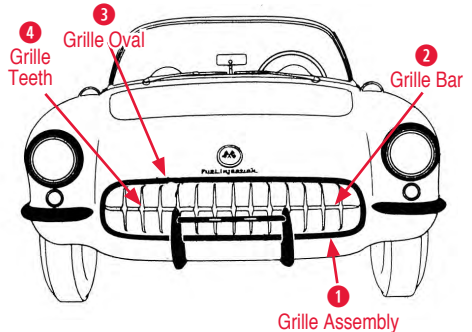

1956-1957 Grille

- **1 Grille Assembly**
  420001 53-57 Grille Assembly $569.00
  420000 53-57 Grille & Oval Kit $1,846.00
- **2 Grille Bar**
  420003 53-57 Grille Bar $154.00

- **Grille Mount Bracket**
  420004 56-57 Grille Mount Bracket (set of 5).....$55.00
- **3 Grille Oval**
  420006 53-57 Grille Oval $1,125.00
- **Grille Oval Mounting Kit**
  170962 53-57 Grille Oval Mounting Kit.....$12.00

- **4 Grille Teeth**
  420002 56-57 Grille Teeth Set (13 pieces) with Mount Kit $399.00
  420008 53-60 Grille Tooth Center $32.00
  420009 53-60 Grille Tooth #1 (56-57, 6 required) $32.00
  420010 53-60 Grille Tooth #4 (56-57, 2 required) $32.00
  420011 53-60 Grille Tooth #5 (2 Req) (6 7/8) $32.00
  420012 53-57 Grille Tooth #6 (2 Req) (6 3/8) $32.00

- **Grille Teeth Mount Kit**
  420005 56-57 Grille Teeth Mount Kit with Plate....$54.00
- **Grille Tooth Backplate Bracket**
  420013 53-60 Grille Teeth Backplate Bracket.....$2.00
- **Grille Tooth Stud**
  420014 53-60 Grille Tooth Stud.....$1.50
- **5 Retainer Set**
  420007 53-57 Grille Oval Mount Retainer Set $33.00

1958-1960 Grille