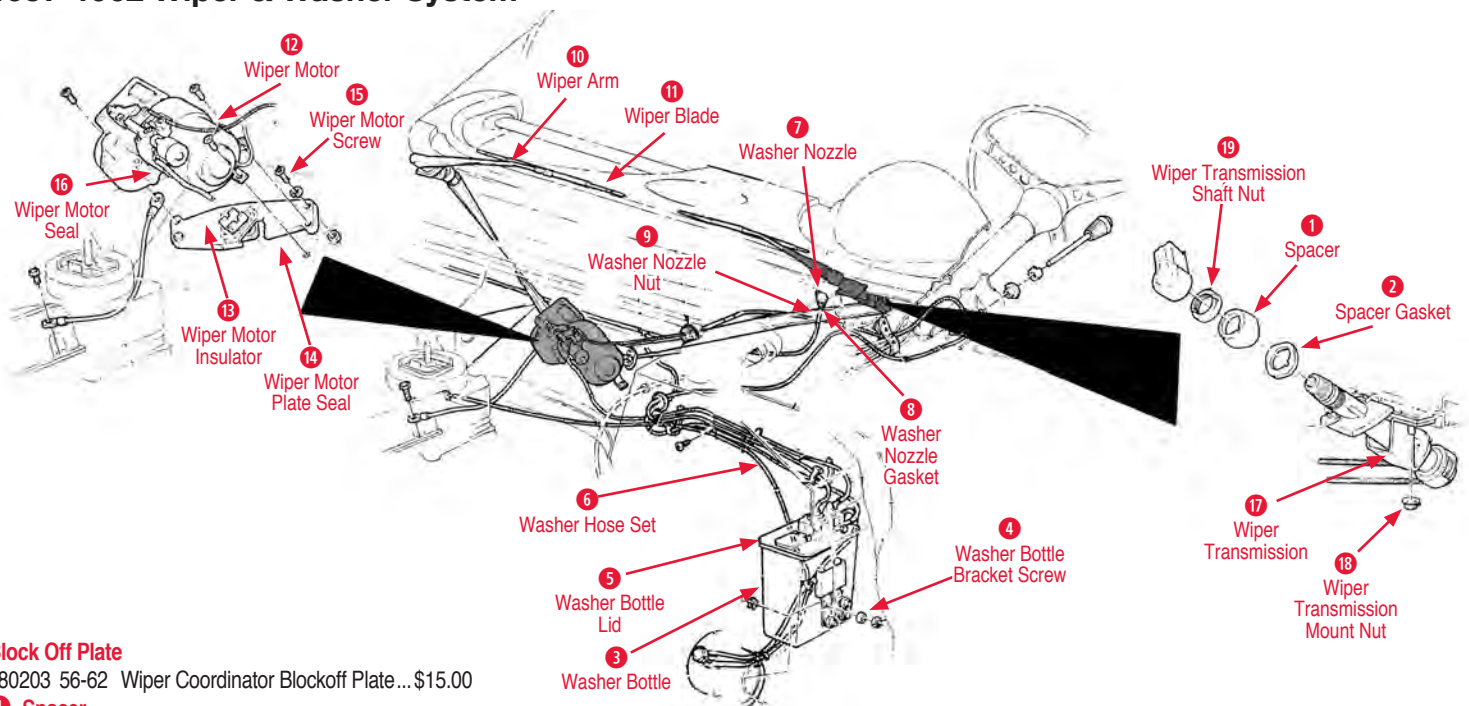

1957-1962 Wiper & Washer System

Block Off Plate

480203 56-62 Wiper Coordinator Blockoff Plate...$15.00

1 Spacer

480007 58-62 Wiper Arm Spacers (pair).....$53.00

2 Spacer Gasket

185107 53-57 Wiper Spacer Gasket (pair).....$3.50

185088 58-62 Gasket for Wiper Spacer (pair) $3.50

Vacuum Can

480070 58-61E Windshield Wiper Vacuum Can with Valve 58-61E (Canister).....$178.00

480157 58-61E Washer Vacuum Tank with Valve 58-61 Early.....$149.00

480158 61L-62 Washer Vacuum Tank with Valve 61 Late-62.....$149.00

480165 61-62 Windshiled Wiper Vacuum Can with Valve 61L-62 (Canister) $178.00

Vacuum Fitting

140401 58-65 Windshield Washer Vacuum Fitting$17.00

3 Washer Bottle

480057 57-62 Washer Bottle without Top.....$30.00

Washer Bottle Bracket

480148 58-62 Washer Bottle Bracket without Fuel Injection.....$52.00

4 Washer Bottle Bracket Screw

480118 58-62 Washer Bottle Bracket Screw Kit...$12.00

Washer Bottle Decal

120397 55-61 Auto Washer Lid Decal (6494-1).....$4.50

120034 58-62 Washer Bottle Dry Cycle Decal.....$5.00

120395 62-67 Kleerview Washer Bottle Decal.....$4.00

120396 62-67 Optikleen Washer Bottle Decal.....$4.00

5 Washer Bottle Lid

480199 57 Washer Bottle Lid with Pum.....$120.00

480059 58-59 Washer Bottle Lid without Pump....$65.00

480060 60-62 Washer Bottle Lid without Pump....$65.00

Washer Bottle Heat Shield

480061 58-62 Washer Bottle Heat Shield for FI...$65.00

6 Washer Hose Set

480064 58-62 Washer Hose Set without Fuel Injection.....$22.00

480065 58-61 Washer Hose Set with FI.....$25.00