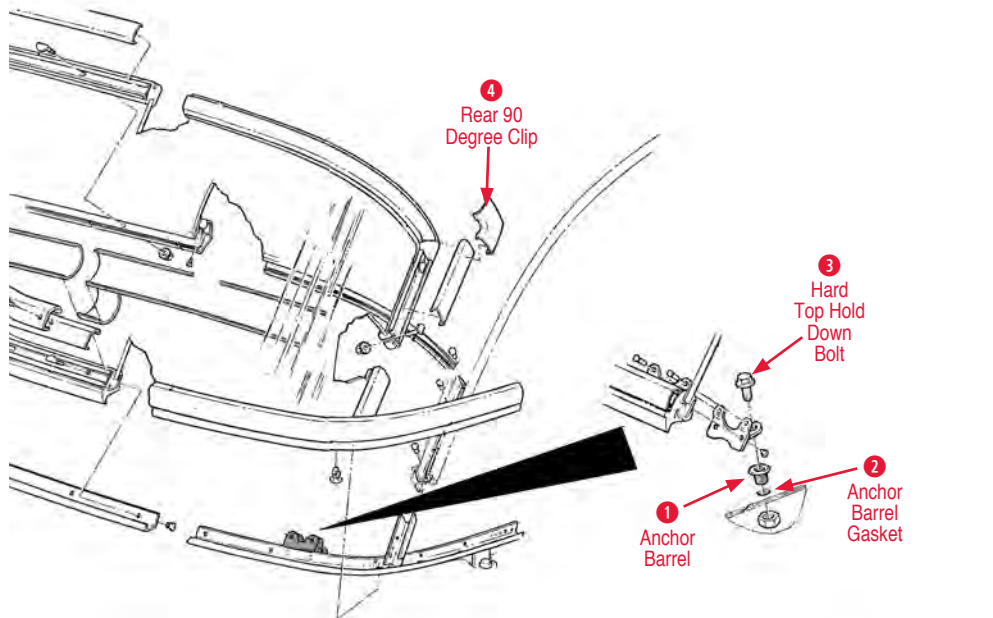

Hard Top Mouldings

- **1 Anchor Barrel**
  170094 56-75 Hard Top Hold Down Anchor Barrel with Jam Nut (pair) $5.00
- **2 Anchor Barrel Gasket**
  185025 56-75 Hard Top Hold Down Anchor Barrel Gasket (pair) $2.00
- **Bezel Rubber Washer**
  185048 56-75 Hard Top Bezel Rubber Washer (pr) $1.00
- **Center Clip**
  230040 56-60 Hard Top Rear Lower Trim Center Cap $15.00
- **Hard Top Clip**
  230032 56-62 Rear Inside Hard Top Clip $10.00
- **3 Hard Top Hold Down Bolt**
  230013 56-75 Hard Top Hold Down Bolt (Side) $6.00
- **4 Rear 90 Degree Clip**
  230038 56-62 Hard Top 90 degree Clip $15.00
- **Rear Bow Retainer**
  160246 59-60 Hard Top Rear Bow Retainer $200.00
- **Receiver Nuts**
  230018 56-60 Hard Top Receiver Nuts (2 pcs) $5.00
- **Side Bracket**
  230014 61-62 RH Hard Top Side Bracket $75.00
  230015 61-62 LH Hard Top Side Bracket $75.00
- **Window Barrel Nuts**
  230037 56-62 Rear Window Barrel Nut Set (6 pcs) $20.00
- **5 Window Glass**
  940062 56-60 Hard Top Rear Window Glass $375.00
  940065 56-60 Hard Top Side Window Glass $45.00
- **Window Stud**
  230045 56-62 Hard Top Window Long Stud $3.00
  230046 56-62 Hard Top Window Short Stud $10.00

Hard Top Rebuild Kit

170530 56-62 Hardtop Rebuild Kit (85 pcs) $47.00

- **6 Y Moulding**
  230033 56-58 RH Hard Top Y Moulding $33.00
  230034 56-58 LH Hard Top Y Moulding $33.00

Hard Top Headliner

- **Hard Top Headliner* (specify color, please see pg. 89)**
  280213*56-57 Hard Top Headliner $250.00
  280214*58 Hard Top Headliner Red $450.00
  280215*59-62 Hard Top Headliner $280.00
- **Hard Top Headliner Screws**
  170441 56-62 Hardtop Headliner Trim Screws (8 pcs) $4.00

Hard Top Miscellaneous

- **Hard Top Wrench**
  230042 58-62 Hard Top Wrench $34.00
- **Hard Top Storage Cover**
  550010 58-62 Hard Top Storage Cover $40.00