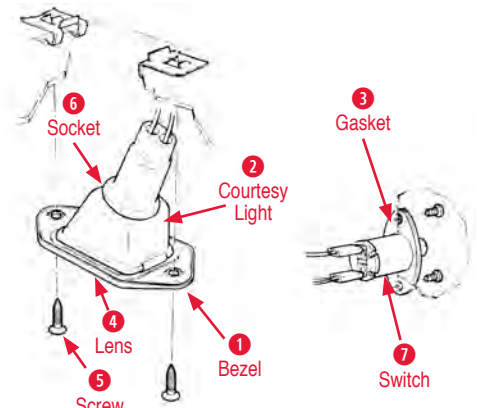

Courtesy Light

- 1 Bezel**  
290001 53-57 Courtesy Light Bezel ..... \$72.00
- 2 Courtesy Light**  
290013 53-57 Courtesy Light Assembly (pair).... \$108.00  
290003 58-62 Courtesy Light Only ..... \$47.00  
290004 58-62 Courtesy Light Assembly..... \$57.00
- 3 Gasket**  
185126 56-62 Courtesy Light Switch Gasket (pair) \$3.00
- 4 Lens**  
290002 56-57 Courtesy Light Lens..... \$10.00  
290006 58-62 Courtesy Light Lens with Gasket... \$11.00
- 5 Screw**  
170475 58-62 Courtesy Light Screw Kit (2 pcs)..... \$1.50
- 6 Socket**  
290011 53-09 Courtesy Light Socket Replacement  
Universal ..... \$23.00  
290005 58-62 Courtesy Light Socket & Wire  
Harness..... \$19.00
- 7 Switch**  
370194 53-62 Courtesy Light Switch (each) ..... \$20.00