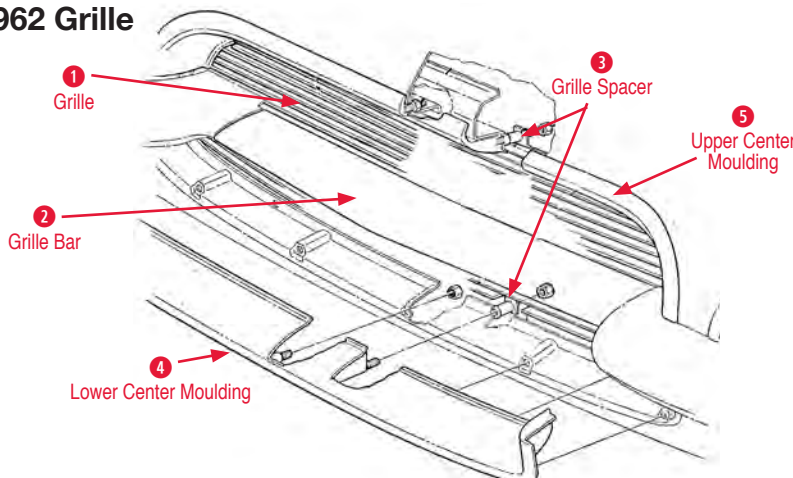

1961-1962 Grille

- **1 Grille**
  420030 62 Grille (gold) $625.00
- **2 Grille Bar**
  420032 61-62 Grille Bar $85.00
- **3 Grille Spacer**
  420031 62 Grille Spacer Set (10 pcs) $15.00
- **4 Lower Center Moulding**
  420022 58-62 Lower Center Grille Moulding.....$626.00
- **Moulding Nut & Washer Set**
  170000 58-62 Grille Surround Moulding Nut & Washer Set (84 pcs).....$5.00
- **5 Upper Center Moulding**
  420021 58-62 Upper Center Grille Molding.....$610.00

- Frame
- Suspension
- Steering
- Brakes
- Engine
- Fuel System
- Cooling Sys
- Head/Defrost
- Transmission
- Exhaust
- Electrical
- Body
- Interior
- Misc.
- Index
- Order Form