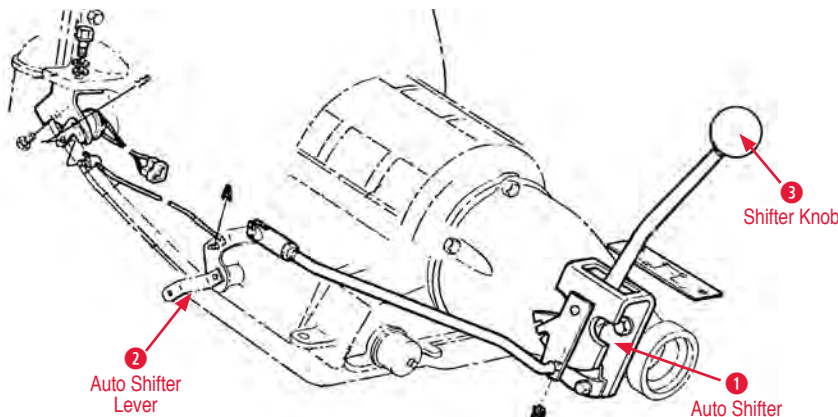

Automatic Transmission

- **1 Auto Shifter**
  340031 56 Auto Shifter with Knob..... $299.00
  340032 57-61 Auto Shifter with Knob..... $289.00
  340033 62 Auto Shifter with Knob..... $289.00
- **2 Auto Shifter Lever**
  340044 54-61 Auto Shifter Lever on Trans $143.00
- **Dipstick Tube**
  140232 55-61 Dipstick Tube (Powerglide) $30.00
- **Filler Tube O-Ring**
  340239 62-78 Transmission Filler Tube O Ring $0.50
- **3 Shifter Knob**
  340075 56-74 Chrome Auto Shifter Knob $29.00
  340071 56-62 Shifter Knob White..... $8.50

Transmission Rebuild Kit

- 340290 57-62 Transmission Complete Rebuild Kit for T-10..... $180.00