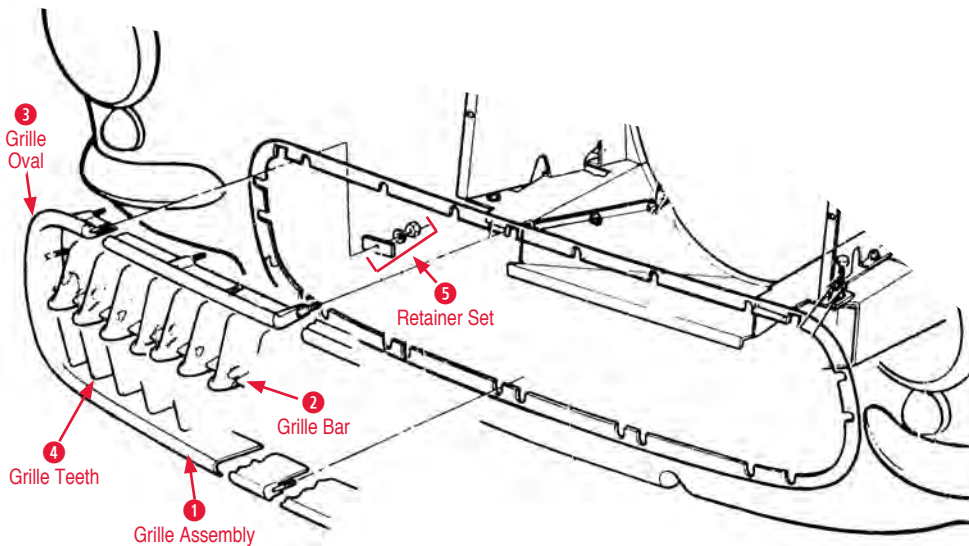

1956-1957 Grille

- **1 Grille Assembly**
  420001 53-57 Grille Assembly $569.00
  420000 53-57 Grille & Oval Kit $1,846.00
- **2 Grille Bar**
  420003 53-57 Grille Bar $154.00

- **Grille Mount Bracket**
  420004 56-57 Grille Mount Bracket (set of 5).....$55.00
- **3 Grille Oval**
  420006 53-57 Grille Oval $1,125.00
- **Grille Oval Mounting Kit**
  170962 53-57 Grille Oval Mounting Kit.....$12.00

- **4 Grille Teeth**
  420002 56-57 Grille Teeth Set (13 pieces) with Mount Kit $399.00
  420008 53-60 Grille Tooth Center $32.00
  420009 53-60 Grille Tooth #1 (56-57, 6 required) $32.00
  420010 53-60 Grille Tooth #4 (56-57, 2 required) $32.00
  420011 53-60 Grille Tooth #5 (2 Req) (6 7/8) $32.00
  420012 53-57 Grille Tooth #6 (2 Req) (6 3/8) $32.00

- **Grille Teeth Mount Kit**
  420005 56-57 Grille Teeth Mount Kit with Plate....$54.00
- **Grille Tooth Backplate Bracket**
  420013 53-60 Grille Teeth Backplate Bracket.....$2.00
- **Grille Tooth Stud**
  420014 53-60 Grille Tooth Stud.....$1.50
- **5 Retainer Set**
  420007 53-57 Grille Oval Mount Retainer Set $33.00