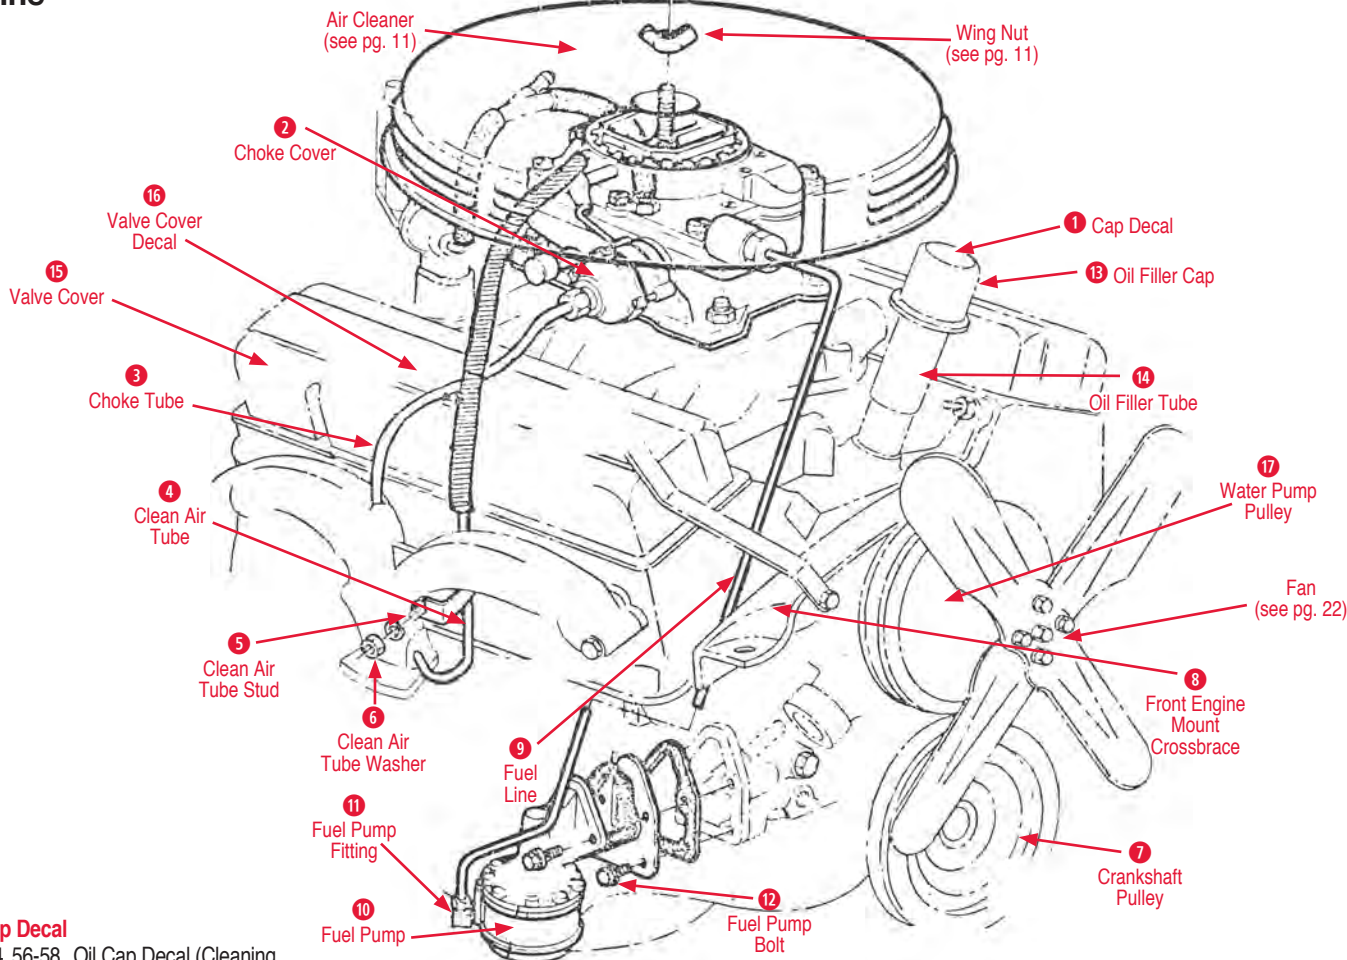

Engine

- 1 Cap Decal**  
120064 56-58 Oil Cap Decal (Cleaning Instructions) ..... \$3.00  
120065 55-61 Oil Cap Decal (Cleaning Instructions) ..... \$4.50

- 2 Choke Cover**  
410303 59-65 Choke Cover (WCFB 1x4 & AFB).. \$39.00  
410304 53-61 Choke Cover Kit..... \$31.00