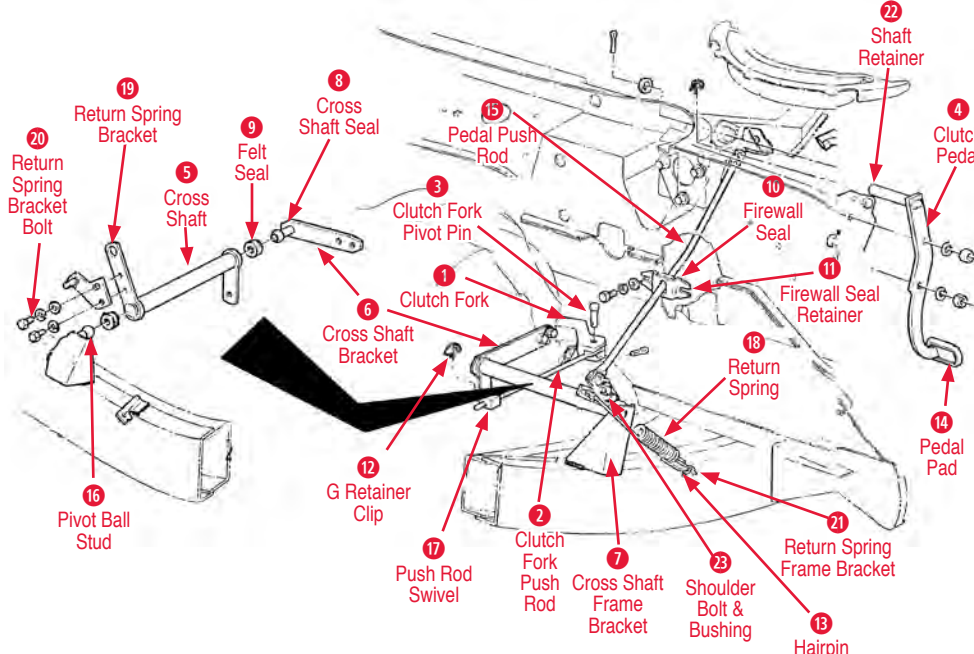

Clutch Linkage

Anti-Rattle Spring

340055 56-61 Clutch Fork Rod Anti-Rattle Spring.. $3.00

1 Clutch Fork

340156 56-62 Clutch Fork..... $74.00

2 Clutch Fork Push Rod

340147 55-62 Clutch Fork Push Rod $30.00

Clutch Fork Push Rod Attaching Kit

340155 55-58 Clutch Push and Bellcrank Rod Attaching Kit (2 required)..... $2.50

3 Clutch Fork Pivot Pin

340158 56-81 Clutch Fork Pivot Pin..... $3.50

4 Clutch Pedal

340295 56-57 Clutch Pedal with Arm..... $90.00

340296 58 Clutch Pedal with Arm..... $90.00

340297 59-62 Clutch Pedal with Arm..... $79.00

Clutch Pedal Bumper

340100 56-81 Clutch Pedal Bumper $4.00

5 Cross Shaft

340120 56-62 Clutch Cross Shaft..... $76.00

6 Cross Shaft Bracket

340121 56-62 Clutch Cross Shaft Bracket with Ball 56-62 with Ball Stud..... $23.00

7 Cross Shaft Frame Bracket

340130 56-62 Clutch Cross Shaft Bracket on Frame with Pivot Ball Stud..... $24.00

8 Cross Shaft Seal

340129 56-62 Clutch Cross Shaft Seal with Vinyl Wear Skin $9.00

9 Felt Seal

340139 63-81 Clutch Cross Shaft Felt Seal..... $5.00

10 Firewall Seal

340103 55-62 Clutch Rod Firewall Seal..... $7.00

11 Firewall Seal Retainer

340104 55-62 Clutch Rod Firewall Seal Retainer . $12.00

12 G Retainer Clip

340105 56-82 Shifter & Clutch Rod G Clip..... $1.50

13 Hairpin Hook

340127 56-62 Hairpin Hook for Clutch Return Spring 56-57 2 req, 58-62 1 req..... $8.00

14 Pedal Pad

190001 55-57 Brake/Clutch Pedal Pad $7.00
190002 58-62 Brake/Clutch Pedal Pad $7.00

15 Pedal Push Rod

340101 56-58 Clutch Pedal Push Rod w/Hardware$28.00
340097 59-62 Clutch Pedal Push Rod $22.00

Pedal Push Rod Bracket

340109 59-62 Clutch Pedal Push Rod Bracket with Welded Pin $23.00

16 Pivot Ball Stud

340131 56-62 Clutch Cross Shaft Pivot Ball Stud on Frame Bracket..... $7.00

Pivot Bracket Bolt Kit

170845 56-62 Clutch Pivot Bracket Bolt Kit..... $2.00

17 Push Rod Swivel

340148 56-62 Clutch Fork Push Rod Swivel..... $9.00

18 Return Spring

340122 56-57 Clutch Cross Shaft Return Spring.. $16.00
340123 58-62 Clutch Pedal Return Spring..... $13.00
340209 58-62 Clutch Return Spring Link Connects Spring To Bracket..... $6.00

19 Return Spring Bracket

340125 56-57 Clutch Cross Shaft Return Spring Bracket on Cross Shaft..... $15.00

340124 58-62 Clutch Cross Shaft Return Spring Bracket on Cross Shaft $21.00

20 Return Spring Bracket Bolt

170844 56-62 Return Spring Bracket Bolt Kit $5.00

21 Return Spring Frame Bracket

340128 55-62 Clutch Return Spring Bracket Weld To Frame..... $22.00

22 Shaft Retainer

340095 55-04 Clutch/Brake Pedal Shaft Retainer $15.00

23 Shoulder Bolt & Bushing

340106 55-62 Clutch Push Rod Shoulder Bolt $10.00

340107 56-62 Clutch Pedal Rod Bushing For Sholder Bolt $15.00

Clutch Kits