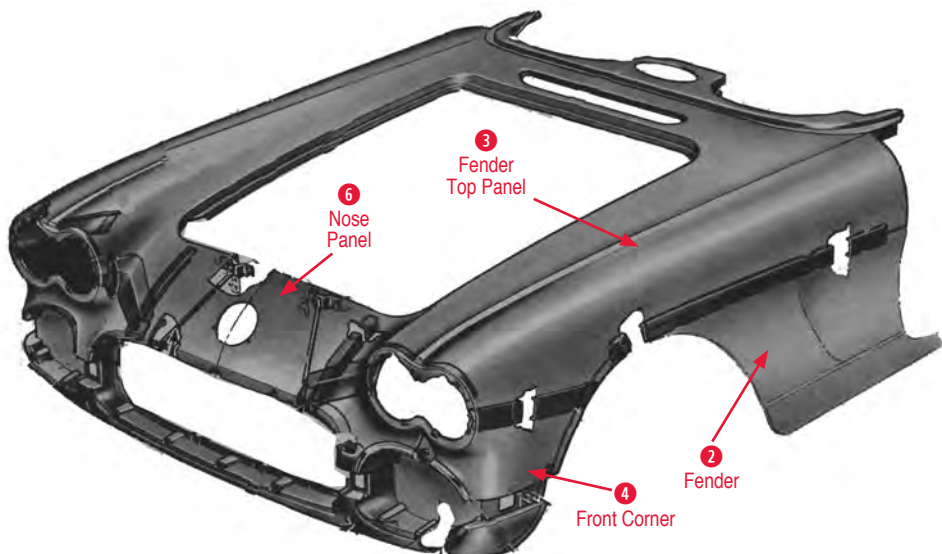

Front Fiberglass

Complete Front End

450001	56-57	Door-To-Door w/Cowl(HL)	.....$1,554.00
450002	58-61	Front End Door-To-Door (PM)	..$6,355.00
450003	62	Front End Door-to-door (HL)	.....$1,300.00

1 Hood

450141	56-57	Hood Assembly (PM)	.....$960.00
450142	58	Hood Assembly ((HL))	.....$620.00
450142	58	Hood Assembly (PM)	.....1177.00
450143	59-60	Hood Assembly (PM)	.....$1,347.00
450145	61-62	Hood Assembly (PM)	.....$1,295.00

Hood Surround Panel

450049	58-62	Hood Surround Panel Complete	$1,570.00

2 Fender

450121	58-61	LH Side Fender Panel includes Cove Molding	.....$595.00
450122	58-61	RH Side Fender Panel includes Cove Moulding Extension	.....$595.00
450125	62	LH Side Fender Panel Includes Cove Molding	.....$500.00
450126	62	RH Side Fender Panel incl Cove Moulding Extension	.....$500.00