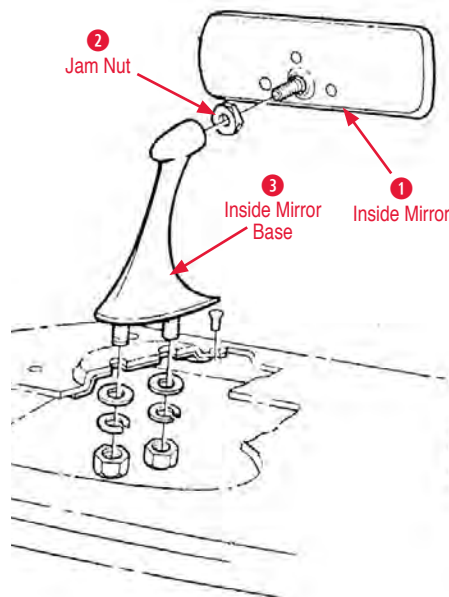

1958-1962 Interior Mirror

- **2 Jam Nut**
- **3 Inside Mirror Base**
  320004 56 Inside Mirror Base w/Thumb Screw $50.00
  320007 57 Inside Mirror Base..... $49.00
  320009 58-62 Inside Mirror Support..... $50.00
- **Thumb Screw**
  320005 56 Inside Mirror Thumb Screw $15.00