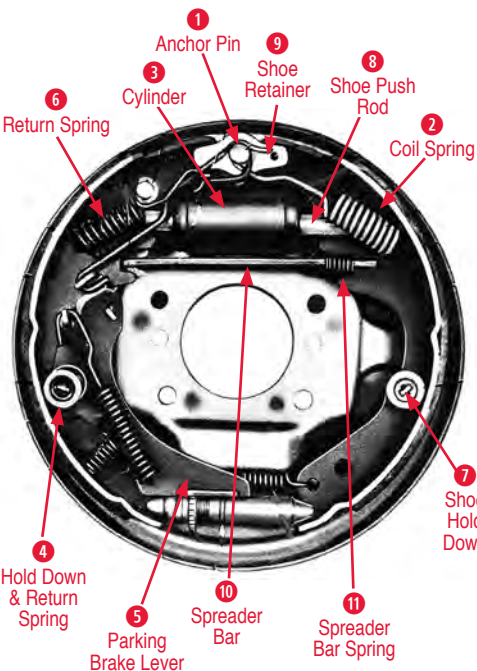

Brake Shoe

Adjustor Slot Cover

- 500231 53-62 Adjustor Slot Cover Set (4 pcs).....$6.00

1 Anchor Pin

- 500174 53-62 Front Brake Shoe Anchor Pin with Nut & Washer (each) $24.00
- 500178 57-62 Rear Brake Shoe Anchor Pin Each with Nut & Washer $23.00

Brake Shoe

- 500221 53-65 Brake Shoe 53-62 Front & 63-65 Rear $30.00
- 500223 53-62 Rear Brake Shoe Car Set $45.00

2 Coil Spring

- 500220 56-64 Coil Spring for Brake Drum $15.00

3 Cylinder

- 500226 53-62 RH Front Wheel Cylinder $22.00
- 500227 53-62 LH Front Wheel Cylinder $22.00

- 500228 55-66 RH Rear Wheel Cylinder Except Heavy Duty.....$29.00
- 500229 55-66 LH Rear Wheel Cylinder Except Heavy Duty.....$29.00

Hardware Kit

- 500351 56-62 Brake Shoe Hardware Kit Front & Rear $18.00

4 Hold Down & Return Spring

- 500236 63-64 Rear Hold Down & Return Spring Kit $20.00

5 Parking Brake Lever

- 500275 58-65 LH Parking Brake Lever $19.00
- 500276 53-65 RH Parking Brake Lever.....$19.00

6 Return Spring

- 500307 53-62 Shoe Return Spring Front or Rear . $10.00