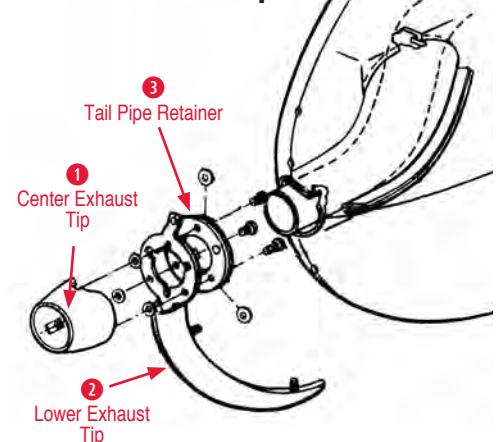

1956-1957 Tail Pipe

- **1 Center Exhaust Tip**
  600013 56-57 Chrome Center Exhaust.....$114.00
- **Chrome Upper Exhaust**
  600012 56-57 Chrome Upper Exhaust.....$59.00
- **2 Lower Exhaust Tip**
  600014 56-57 Chrome Lower Exhaust.....$125.00
- **3 Tail Pipe Retainer**
  150059 56-60 Tail Pipe Retainer In Bumper with Correct Rivets & Bolts $100.00
  150058 56-57 Tail Pipe Retainer Kit with Screws . $55.00

- Frame
- Suspension
- Steering
- Brakes
- Engine
- Fuel System
- Cooling Sys
- Head/Defrost
- Transmission
- Exhaust
- Electrical
- Body
- Interior
- Misc.
- Index
- Order Form