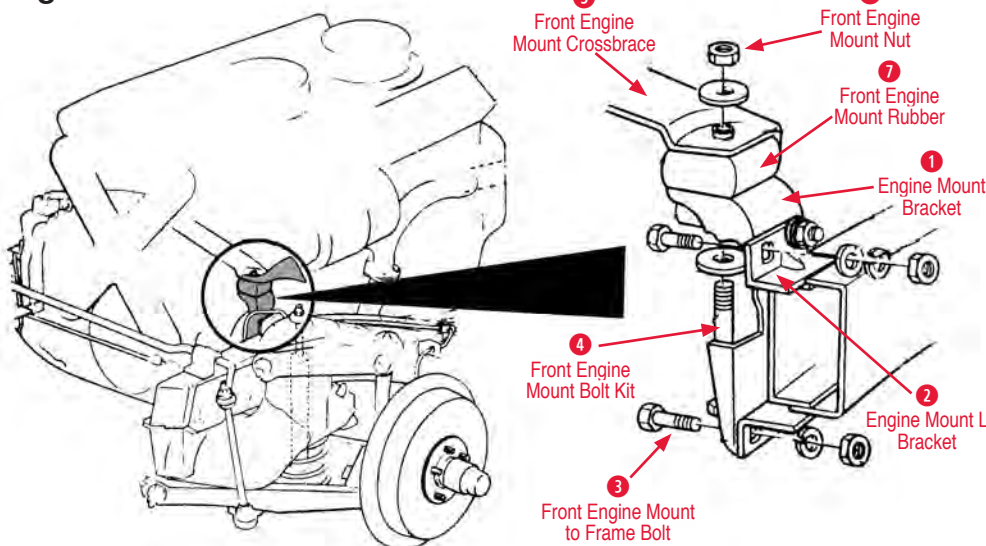

Engine Mounts

- **1 Engine Mount Brackets**
  140287 56-62 Eng Mount Frt Brackets (pr).....$340.00
- **2 Engine Mount L Brackets**
  400149 55-62 Motor Mount L Bracket (pair) $45.00
- **3 Engine Mount to Frame Bolt**
  170907 56-62 Engine Mount Bracket to Frame Bolt Kit TR Headmark (8 pcs) $12.00
- **4 Front Engine Mount Bolt Kit**
  140174 53-62 Forward Engine Mount WB Bolt Kit$15.00
  140175 56-62 Forward Engine Mount Kit Incl Rubber and Bolt Kits.....$55.00
- **5 Front Engine Mount Crossbrace**
  140170 55-58 Front Engine Mount Crossbrace ..$233.00
  140171 58L-60Front Engine Mount Crossbrace ..$155.00
  140172 61-62 Front Engine Mount Crossbrace..$155.00
- **6 Front Engine Mount Nut**
  170634 53-62 Fr. Engine Mount Nuts (correct) (2) . $8.00
- **7 Front Engine Mount Rubber**
  140173 53-62 Engine Mount Cushion Kit (Correct)$54.00
  140175 56-62 Forward Engine Mount Kit Incl Rubber and Bolt Kits.....$55.00