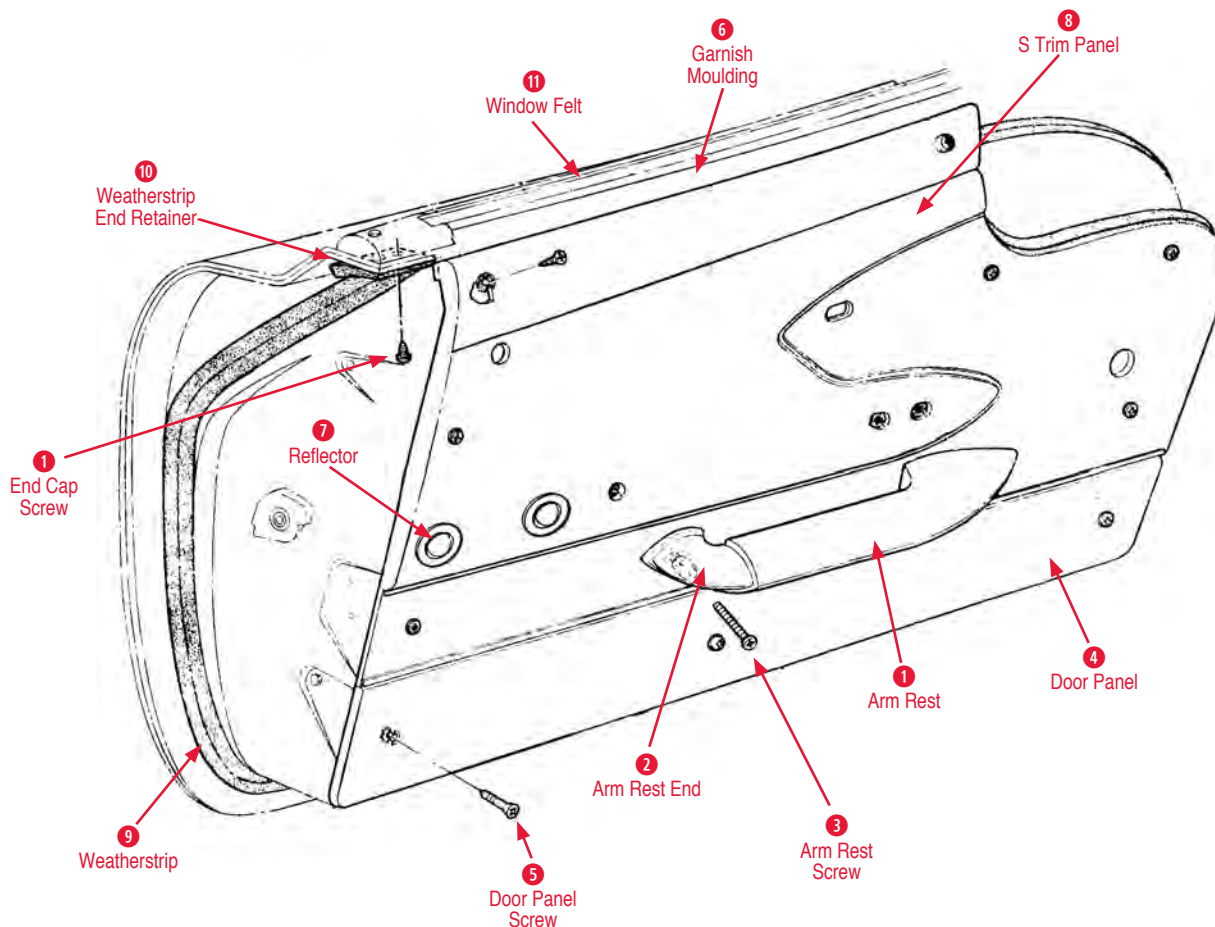

1959-1961 Door Panel

1 Arm Rest

- 290124 58-61 Arm Rest Plastic Core (pair).....$93.00
- 280096 58-61 Door Panel Arm Rest Assembly (pair) without Covers.....$168.00
- 280097* 58 Door Panel Armrest Covers (pair)..$50.00
- 280098* 59-61 Door Panel Armrest Covers (pair)..$40.00