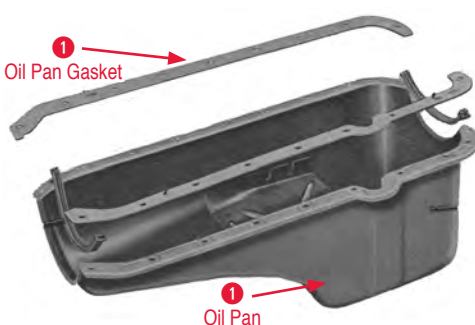

Oil Pan

Oil Lines & Oil Line Kits	
140063 56-62	Oil Line Kit ALL Small Block.....$14.00
140064 57-65	Oil Line Kit FI Distributor.....$32.00
140083 56-62	Oil Line with Fitting 40 inch Copper-Plated Steel $13.00

- **Drain Plug**
  140058 57-82 Magnetic Oil Drain Plug.....$4.00
  140330 56-68 Oil Drain Plug (correct).....$5.00
- **Drain Plug Gasket**
  140270 53-96 Oil Pan Drain Plug Gasket $4.00
- **Oil Dipstick**
  140042 57-63 Oil Dipstick.....$22.00
  140098 57-79 Chrome Dipstick & Tube $16.00
- **Oil Dipstick Tube**
  140045 57-64 Oil Dipstick Tube Correct (8 inch) ..$13.00
  140265 55-79 Oil Dipstick Lower Tube $22.00
- **1 Oil Pan**
  140389 56-79 4 qt. Oil Pan - Drain Plug Center (replacement).....$80.00
- **Oil Pan Baffle**
  140203 60-65 Oil Pan Baffle (with solid lifter) $34.00
- **Oil Pan Bolt Kit**
  170024 56-82 Oil Pan Bolt Kit - L Headmark $12.00
- **2 Oil Pan Gasket Set**
  185015 56-82 Oil Pan Gasket Set.....$27.00