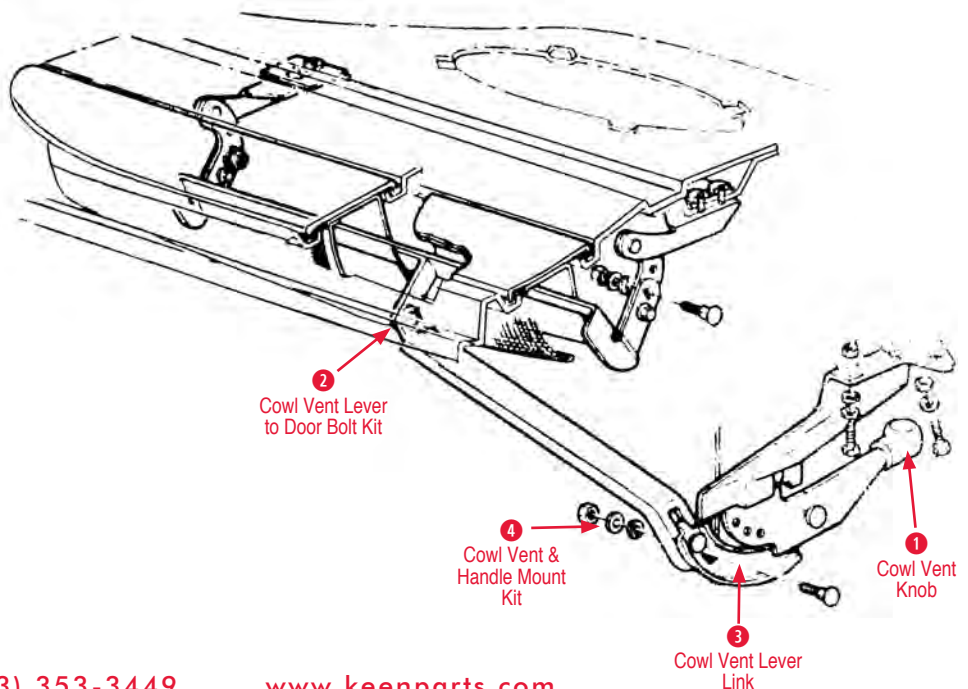

Complete AC System		
250241 58-60	Vintage Air Complete AC System	$1,479.00
250242 61-62	Vintage Air Complete AC System	$1,479.00
AC Compressor Only		
250270 58-82	Add On A/C Replacement Compressor Big Block or Small Block.....	$250.00