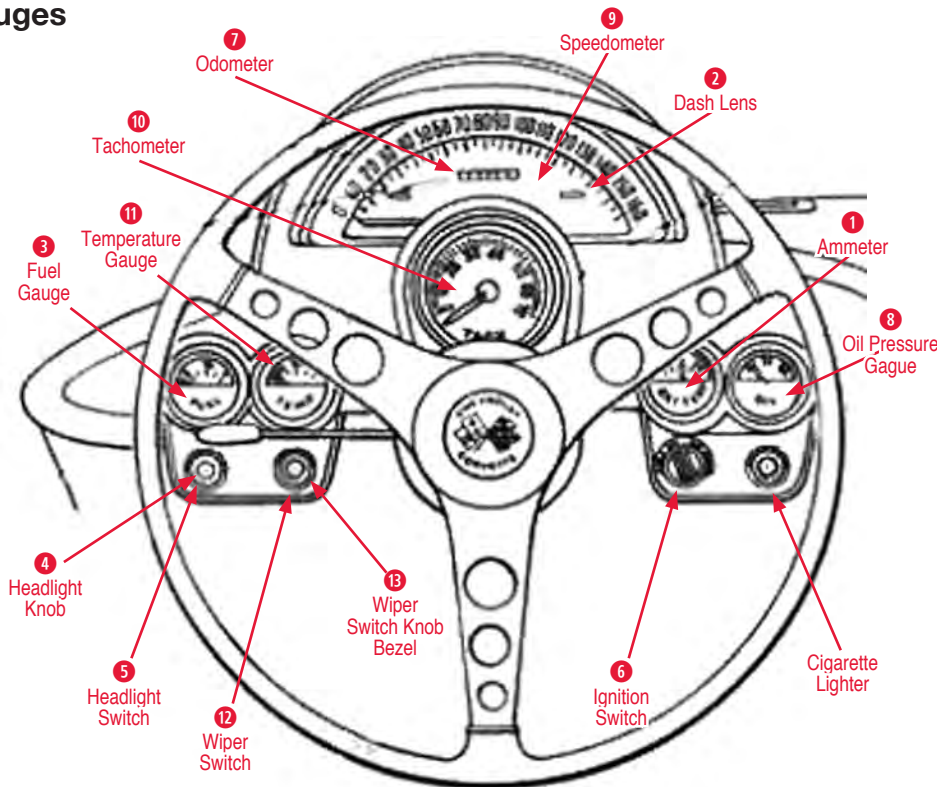

Gauges

1 Ammeter	210214 60 Battery/Ammeter Gauge (Repro) ...$87.00
	210218 61-62 Battery/Ammeter Gauge (Repro) ...$87.00
2 Dash Lens	210046 58-62 Brake, High Beam, Blinker Lens $27.00
Dash Screws	170547 58-62 Dash Cluster to Dash Screw Set $7.00
Flasher Plug	110002 56-57 Chrome Plug for Pkg Brake Flasher $7.00
3 Fuel Gauge	210213 60 Reproduction Fuel Gauge $87.00
	210217 61-62 Reproduction Fuel Gauge $87.00
Gauge Bezel	210050 53-62 Small Gauge Bezel.....$43.00
Gauge Mount Cushion	210168 53-82 Gauge Mount Cushion w/Screw $6.00
Gauge Screws	170452 53-82 Gauge Face Mount Screw Kit (2 pcs)$3.00
4 Headlight Knob	110118 56-57 Headlight Knob with Rod.....$30.00
	110109 61-64 Headlight Knob with Rod.....$33.00
5 Headlight Switch	370225 53-54 Headlight Switch (correct) $66.00
	370081 55-57 Headlight Switch.....$40.00
	370014 58-63 Headlight Switch.....$40.00
	110108 58-60 Headlight Switch Knob $30.00
	110207 56-57 Headlight Switch Spacer Behind Dash.....$12.00
Headlight Switch Nut	110110 58-60 Headlight Switch Nut $14.00
	110111 61-62 Headlight Switch Nut $14.00
6 Ignition Switch	370001 55-57 Ignition Switch.....$75.00
	370002 58-59 Ignition Switch.....$75.00
	370003 60-62 Ignition Switch.....$88.00
	110106 58-62 Ignition Switch Ferrule.....$15.00
Instrument Lenses	210002 53-58 Small Gauge Lens Set (4 pcs).....$20.00
	210003 59-62 Small Gauge Lens Set (4 pcs).....$20.00
	210001 56-57 Instrument Lens Set (9 pcs).....$149.00
	210004 58 Instrument Lens Set (8 pcs).....$135.00