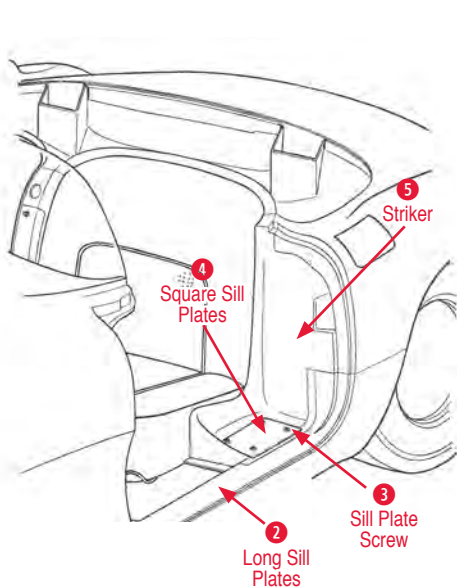

Sill Plates

- **1 Filler Strip**
  290173 56-60 Sill Plate Filler Strips (pair) $28.00
  290176 61-62 Sill Plate Filler Strips (pair) $22.00
- **2 Long Sill Plates**
  290171 56-60 Long Sill Plates (pair).....$218.00
  290175 61-62 Sill Plate Set with Fillers $235.00
- **3 Sill Plate Screw**
  170380 56-60 Sill Plate Screw (18 pcs).....$6.00
  170381 61-62 Sill Plate Screw (20 pcs).....$5.00
- **4 Square Sill Plates**
  290172 56-60 Sill Step Plates Square (pair) $89.00