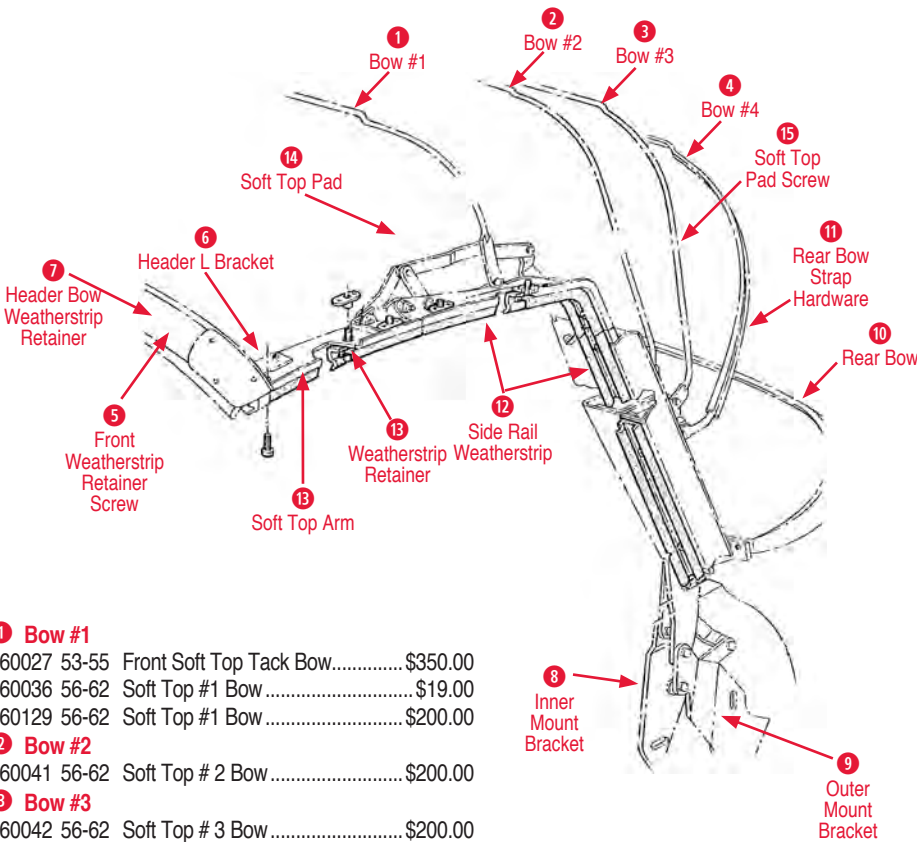

Soft Top Details

- **1 Bow #1**
  360027 53-55 Front Soft Top Tack Bow.....$350.00
  360036 56-62 Soft Top #1 Bow.....$19.00
  360129 56-62 Soft Top #1 Bow.....$200.00

- **2 Bow #2**
  360041 56-62 Soft Top # 2 Bow.....$200.00

- **3 Bow #3**
  360042 56-62 Soft Top # 3 Bow.....$200.00

- **4 Bow #4**
  360044 56-62 Soft Top #4 Bow with Tack Strip..$289.00

- **Frame Assembly**
  360335 53-55 Soft Top Frame Assembly.....$2,000.00
  360033 56-60 Soft Top Frame Assembly.....$2,500.00
  360034 61-62 Soft Top Frame Assembly.....$2,500.00

- **Front Latch**
  360018 56-62 RH Soft Top Front Latch (Short Handle).....$131.00
  360019 56-62 LH Soft Top Front Latch (Short Handle).....$131.00
  360020 56-62 Soft Top Front Latch Adjuster Plates (pair).....$45.00

- **360021 56-62 Soft Top Front Latch Pins.....$1,400.00**

- **5 Front Weatherstrip Retainer Screw**
  170443 56-62 Soft Top Front Weatherstrip Retainer Screw Kit.....$17.50
  170274 56-62 SoftTop Front Weatherstrip Ret Screws & T-Nuts with T-Bolt.....$27.00

- **6 Header L Bracket**
  360142 59-62 Softtop Header L Bracket - pair.....$48.00

- **7 Header Bow Weatherstrip Retainer**
  460013 59-62 Softtop Header Bow Weatherstrip Retainer (1 Pc).....$24.00

- **8 Inner Mount Bracket**
  360014 56-62 Soft Top Inner Mount Brkt (pair).....$98.00

- **9 Outer Mount Bracket**
  360015 56-60 Soft Top Outer Mount Bracket pair $98.00
  360016 61-62 Soft Top Outer Mount Bracket pair $98.00

- **Power Top Hose Set**
  360168 56-62 Power Soft Top Hose Set.....$300.00

- **10 Rear Bow**
  360030 53-55 Rear Soft Top Body Bow.....$350.00
  360006 56-60 Soft Top Rear Bow.....$279.00
  360007 61-62 Soft Top Rear Bow.....$315.00

- **11 Rear Bow Strap Hardware**
  170614 56-62 Soft Top Rear Bow Strap Hardware Set.....$7.00

- **12 Side Rail Weatherstrip**
  460074 56-62 Convertible Side Rail Weatherstrip Set.....$70.00
  460076 56-62 Weatherstrip Side Rail T-Nut Kit (38 Pcs).....$19.00

- **13 Soft Top Arm**
  360140 59-62 LH Front Soft Top Arm.....$155.00
  360141 59-62 RH Front Soft Top Arm.....$155.00

- **14 Soft Top Pad**
  280201 56-62 Soft Top Pad Set.....$55.00

- **15 Soft Top Pad Screw**
  170613 56-62 Soft Top Pad Screw/Washer Set...$12.00

- **Soft Top Trim End Caps**
  280712 56-75 Soft Top Trim End Caps (stainless) $11.00

- **Straps**
  280672 56-75 Soft Top Bow Straps (pair).....$16.00
  280204 56-62 Soft Top Rear Bow Strap (pair).....$17.00

- **Strap Snaps**
  280205 56-62 Snaps for Soft Top Rear Bow Strap (pair).....$9.00
  170440 56-62 Convertible Top Tab Snaps on Body Set (2 Snaps & 2 Screws).....$3.00

- **Weatherstrip Kits (please see pg. 58)**

- **13 Weatherstrip Retainer**
  460075 56-62 Side Rail Retainer Set (6 pcs).....$30.00