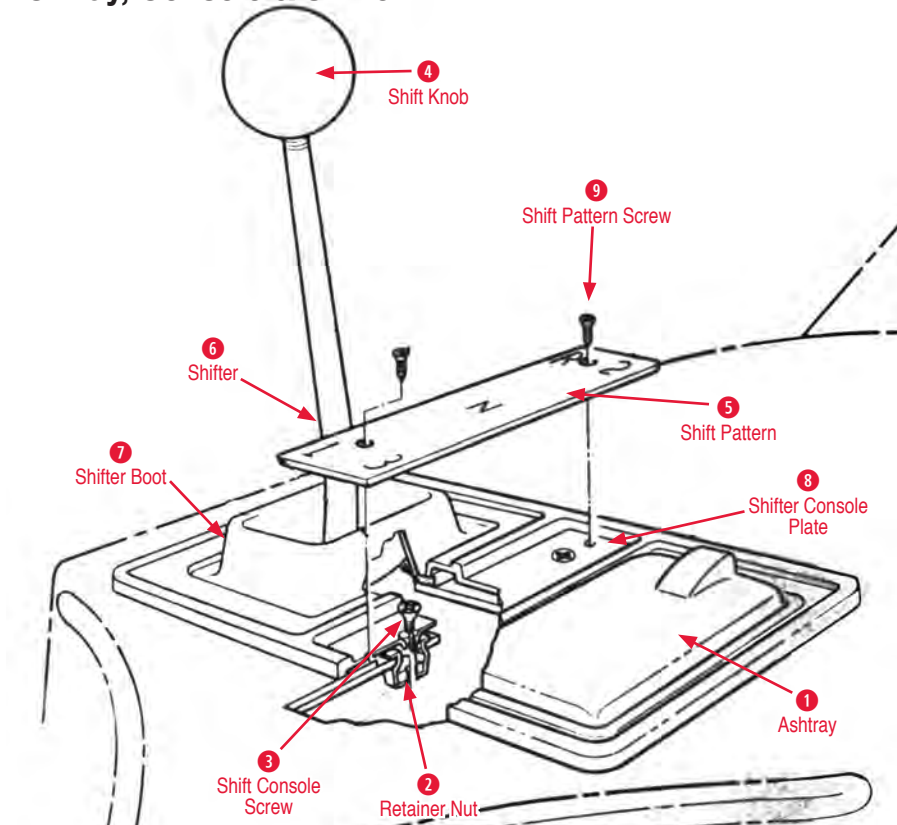

Ashtray, Console & Shifter

- **1 Ashtray**
  800021 53-60 Ashtray with Knob.....$41.00
  800022 60-62 Ashtray with Knob.....$41.00
- **Ashtray Bezel**
  800118 53-55 Ashtray Bezel.....$14.00

- **2 Retainer Nut**
  800009 56-62 Shift Plate Retainer Nuts (2).....$5.00
- **3 Shift Console Screw**
  170500 56-62 Shift Console Screws $2.50
- **4 Shift Knob**
  340071 56-62 Shifter Knob White.....$8.50
  340070 56-57 Shifter Knob Chrome.....$35.00
  340072 58-62 Shifter Knob White (4 Speed) $10.00
  340075 56-64 Shifter Auto Chrome Knob $29.00
- **5 Shift Pattern**
  800010 56-62 Shifter Pattern with Screws (4 Spd)$17.00
  800011 56-62 Shifter Pattern with Screws (3 Spd)$17.00
  800012 56-57 Shifter Pattern with Screws Auto....$17.00
  800156 57-58 Shifter Pattern with Screws (4 Spd)$17.00
  800013 58-61 Shifter Pattern with Screws Auto....$17.00
  800014 62 Shifter Pattern with Screws Auto....$17.00
- **6 Shifter**
  340000 56 3 Speed Shifter with Knob.....$349.00
  340031 56 Auto Shifter with Knob.....$299.00
  340026 57-58 3-Speed Shifter with Knob.....$329.00
  340020 57-58 4-Speed Shifter with Knob.....$329.00
  340032 57-61 Auto Shifter with Knob.....$289.00
  340021 59-62 4-Speed Shifter with Knob.....$429.00
  340027 59-63 3 Speed Shifter with Knob.....$329.00
  340033 62 Auto Shifter with Knob.....$289.00
- **7 Shifter Boot**
  800016 56-62 Shifter Boot 56-62 3 Speed & Auto 56-62
  Also 56-58 (4 Speed).....$26.00
  800017 59-62 Shifter Boot (4 Speed).....$26.00
- **8 Shifter Console Plate**
  800005 56-62 Shifter Console Plate (Auto).....$34.00
  800006 59-62 Shifter Console Plate (4 Speed).....$34.00
- **9 Shifter Pattern Screw**
  170236 56-62 Shifter Pattern Screw Kit (2 pcs).....$1.00

- Frame
- Suspension
- Steering
- Brakes
- Engine
- Fuel System
- Cooling Sys
- Head/Defrost
- Transmission
- Exhaust
- Electrical
- Body
- Interior
- Misc.
- Index
- Order Form