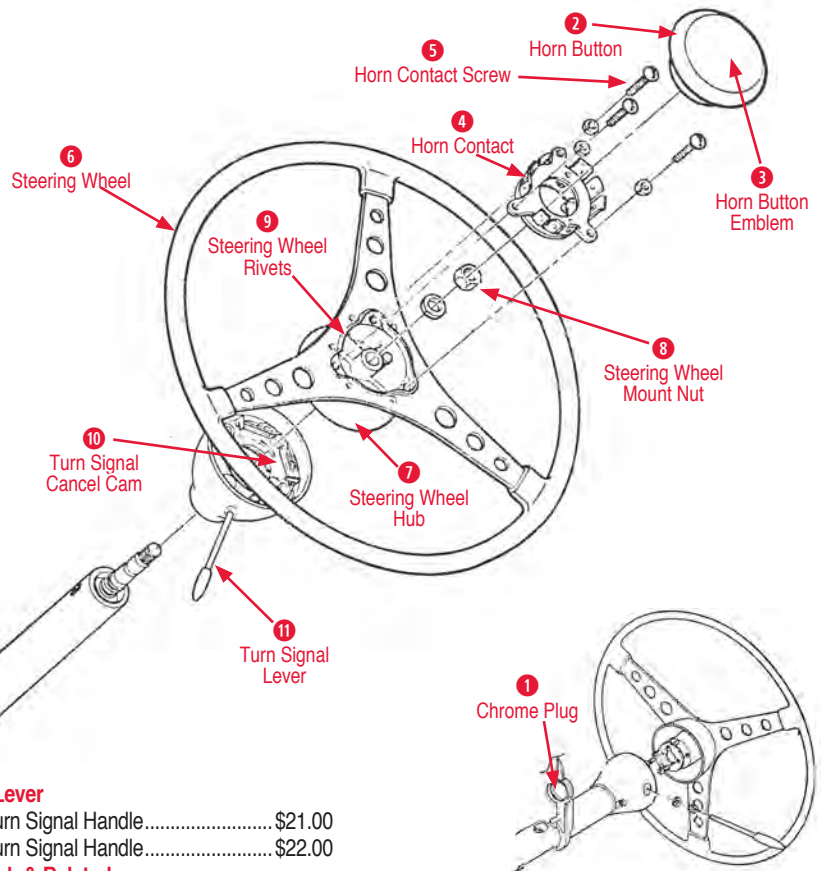

- 350045 56-62 Turn Signal Flat Center Spring.....$9.00
- 170385 56-62 Turn Signal Handle Nut with Lock Washer $3.00
- 350047 53-63 Turn Signal Housing Lock Wedge with Screw $7.00

- Frame
- Suspension
- Steering
- Brakes
- Engine
- Fuel System
- Cooling Sys
- Head/Defrost
- Transmission
- Exhaust
- Electrical
- Body
- Interior
- Misc.
- Index
- Order Form