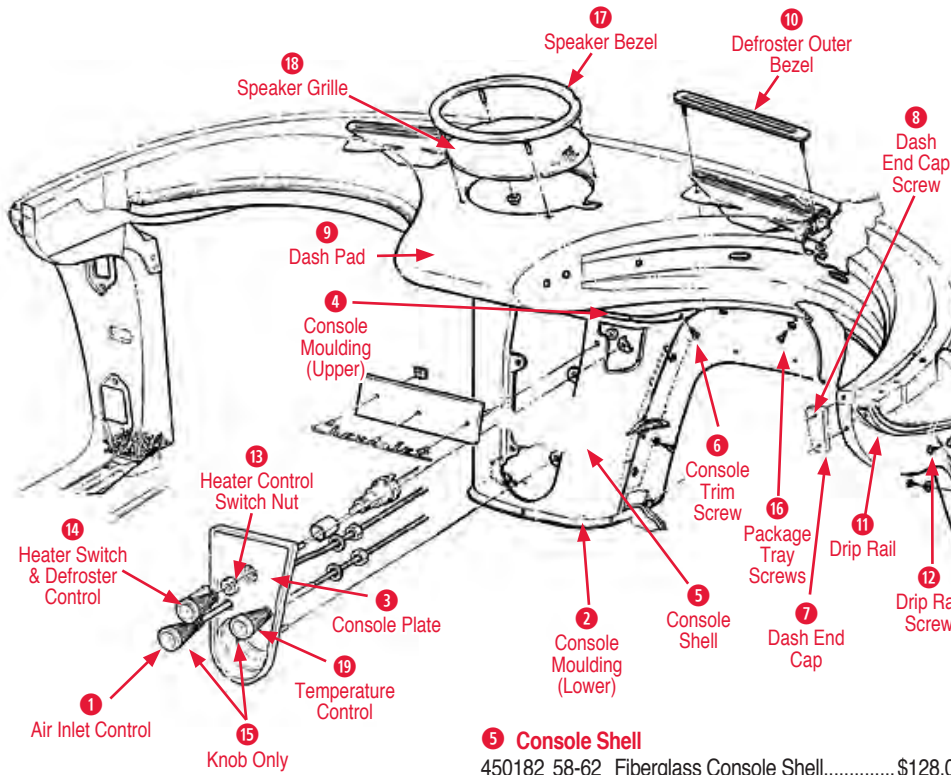

Dash

- **1 Air Inlet Control**
  250080 58-60 Air Inlet Control Cable with Knob ...$66.00
  250082 61-62 Air Inlet Control Cable with Knob ...$66.00
- **2 Console Moulding (Lower)**
  800024 58-62 Moulding for Lower Console $42.00
- **3 Console Plate**
  800020 58-62 Heater & Clock Console Plate.....$85.00
- **4 Console Moulding (Upper)**
  800023 58-62 Moulding for Upper Console $50.00

- **5 Console Shell**
  450182 58-62 Fiberglass Console Shell.....$128.00
- **6 Console Trim Screw**
  170454 58-62 Console Trim Screw Set (10 pcs) $5.00
- **7 Dash End Cap**
  110021 58-59 Dash End Caps (pair) (stainless) ...$35.00
  110022 59-62 Dash End Caps (pair) (stainless) ...$30.00
- **8 Dash End Cap Screw**
  170301 58-62 Dash End Cap Screws (4 pcs).....$3.00
- **9 Dash Pad* (specify color - please see pg. 89)**
  280234*58 Dash Pad $500.00
  280235*59-62 Dash Pad $430.00
  280236*59-62 Dash Pad $400.00

- **10 Defroster Outer Bezel**
  250058 53-57 Chrome Defroster Outer Bezel $15.00
  250061 58-62 Defroster Outlet Bezel Not Painted$12.00
- **Defroster Outlet (under dash)**
  250312 56-62 Defroster Outlet Under Dash.....$95.00
- **11 Drip Rail**
  130054 56-57 Metal Drip Rail (pair).....$100.00
  130189 58-62 Drip Rail (pair).....$50.00
- **12 Drip Rail Screw**
  170320 58-59 Door Drip Rail Screw Kit (10 pcs) (61-62 Replacement).....$4.00
  170321 60-62 Door Drip Rail Screws (8 pcs).....$10.00
- **13 Heater Control Switch Nut**
  250076 58-62 Heater Control Switch Nut.....$17.00
- **14 Heater Switch & Defroster Control Knob**
  250077 58 Heater Switch & Defroster Control Knob.....$23.00
  250078 59-60 Heater Switch & Def Cont Knob.....$23.00
  250084 61-62 Heater Switch & Defroster Control Knob.....$32.00
- **15 Knob Only**
  250085 61-62 Knob Air Inlet or Temperature Control.....$23.00
  250079 58-60 Air Inlet or Temperature Control Knob.....$23.00
- **16 Package Tray Screws**
  170303 59-62 Package Tray Screws (19 pcs) $8.00
- **17 Speaker Bezel**
  330011 60-62 Speaker Bezel $44.00
- **18 Speaker Grille**
  330010 60-62 Speaker Grille - Flat.....$23.00
- **Speaker Grille Mount Stud**
  170883 58-59 Speaker Grille Mount Stud Set.....$16.00
- **Support Rod Kit**
  110211 58-60 Under Dash Support Rod Kit.....$12.00
- **19 Temperature Control**
  250081 58-60 Temperature Control Cable with Knob $66.00
  250083 61-62 Temperature Control Cable with Knob.....$66.00