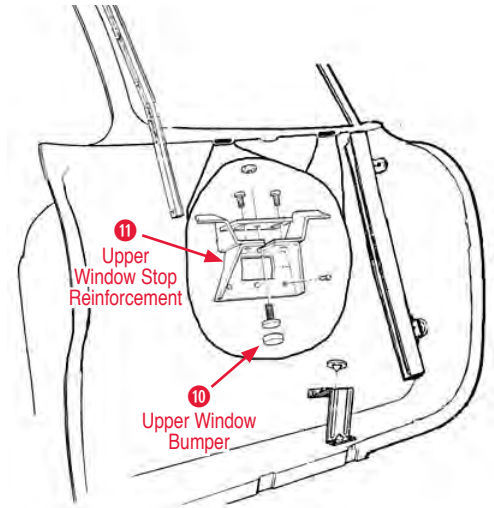

Window Regulator & Runs

1 Door Post Window Stop

- 130021 56-58 Upper Window Stops with Rivets...$32.00
- 130194 56-62 Upper Window Stop Repair Kit $37.00

Front Window Guide

- 130149 57L-62LH Door Front Window Guide.....$100.00
- 130163 57L-62RH Door Front Window Guide $100.00

2 Front Window Run

- 130006 56-62 Front Window Run (pair) $84.00
- 130007 56-62 Front Window Run Mount Kit $6.00

3 Lower Door Stop Bracket

- 130056 56-62 RH Lower Door Stop Bracket.....$23.00
- 130057 56-62 LH Lower Door Stop Bracket $23.00

4 Lower Glass Stop

- 130197 56-62 Lower Door Glass Stop (pair).....$12.00

5 Lower Window Glass Seal

- 130009 56-62 Lower Side Door Glass Seal (pair) $33.00

6 Rear Window Run

- 130359 56-62 LH Rear Window Run.....$49.00
- 130360 56-62 RH Rear Window Run.....$49.00

7 Rear Window Run Liners

- 130008 56-67 Rear Window Run Liner (pair).....$12.00

8 Regulator Gear

- 130250 56-62 Window Regulator Gear.....$26.00

9 Regulator Screws

- 170315-8537 56-62 Window Track & Regulator Screws (6 pcs) $3.50

10 Upper Window Bumper

- 130031 56-62 Upper Window Stop Bumper Set for Inside Door (4 pcs) $10.00

11 Upper Window Stop Reinforcement

- 130032 56-62 Upper Window Stop Reinforcement In Door $17.00

Window Glass (specify RH or LH)

- 940016 56-62 Window Glass (Non-Dated) tinted ..$90.00
- 940017 56-62 Window Glass (Dated) tinted $105.00
- 940018 56-62 Window Glass (Non-Dated) clear ..$90.00
- 940019 56-62 Window Glass (Dated) clear $120.00
- 940068 56-62 Window Glass Assby (pair) $498.00

Window Frame

- 130112 56-62 Door Window Frame $139.00

12 Window Guide Track

- 130010 56-62 LH Window Regulator Guide Track$42.00
- 130012 56-62 RH Window Regulator Guide Track $42.00

13 Window Regulator

- 130905 56-62 Manual Window Regulator $199.00

14 Window Run Screw

- 170620 56-62 Door Glass Rear Channel Screw Kit. $3.50

15 Window Track

- 130120 56-62 LH Lower Window Track.....$50.00
- 130121 56-62 RH Lower Window Track $50.00
- 130196 56-62 Window Track & Reg Roller with Rivet.....$25.00

Window Track Guide

- 130330 56-62 Window Glass Track Guide.....$34.00

Glass Mounting Tape

- 130361 56-67 100 Foot Roll of Glass Mounting Tape $75.00
- 130362 56-62 Door Glass Mounting Tape (2 x 49 inches) (pair).....$8.00