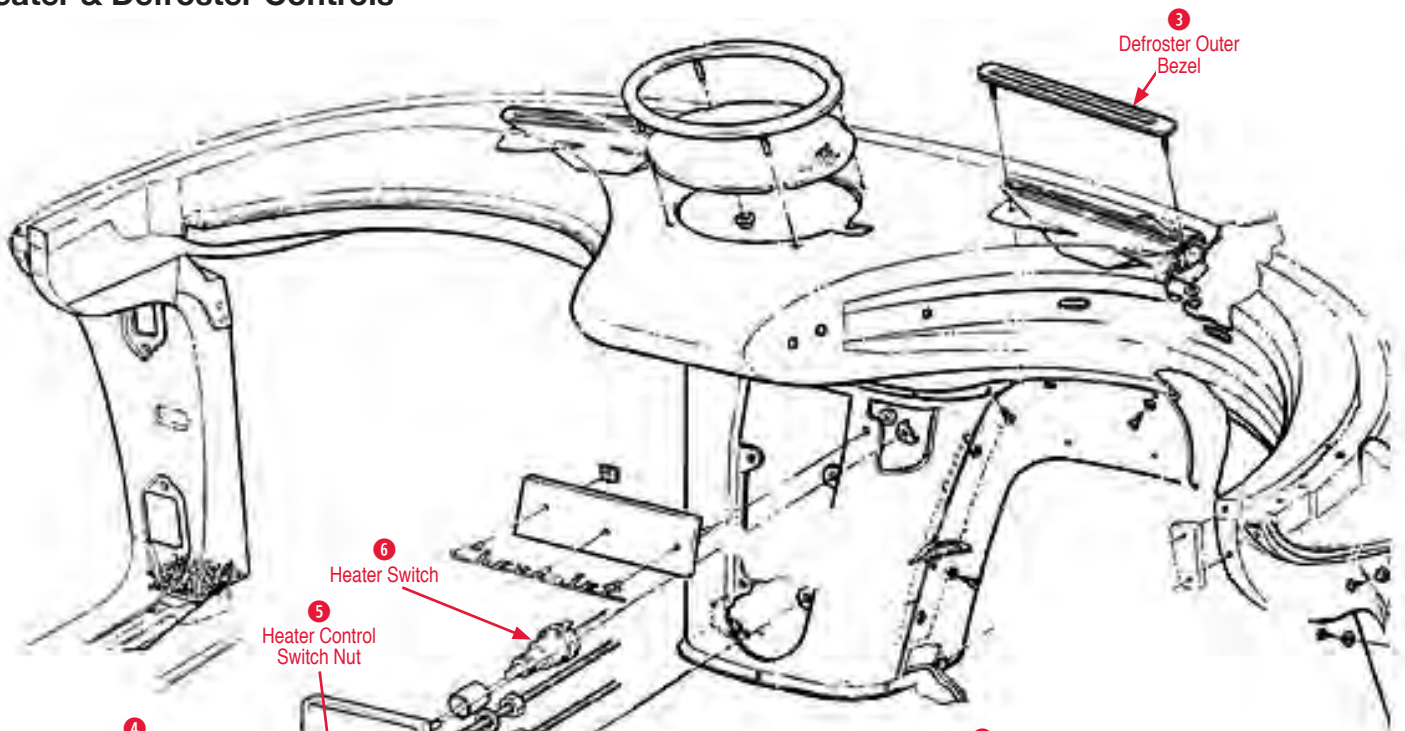

Heater & Defroster Controls

Frame
Suspension
Steering
Brakes
Engine
Fuel System
Cooling Sys
Heat/Defrost
Transmission
Exhaust
Electrical
Body
Interior
Misc.
Index
Order Form

- **1** Air Inlet Control
- **2** Console Plate
- **3** Defroster Outer Bezel
- **4** Heater & Defroster Knob
- **5** Heater Control Switch Nut
- **6** Heater Switch
- **7** Knob Only
- **8** Temperature Control

5 Heater Control Switch Nut	250076 58-62 Heater Control Switch Nut.....	$17.00
Heater Control Valve	250040 58-62 Heater Control Valve	$72.00
6 Heater Switch	370184 53-57 Heater Switch with Cable	$165.00
	370185 58-62 Heater Switch with Cable	$155.00
7 Knob Only	250085 61-62 Knob Air Inlet or Temperature Control.....	$23.00
	250079 58-60 Air Inlet or Temperature Control Knob.....	$23.00
8 Temperature Control	250081 58-60 Temperature Control Cable with Knob.....	$66.00
	250083 61-62 Temperature Control Cable with Knob.....	$66.00

1 Air Inlet Control	250080 58-60 Air Inlet Control Cable with Knob ...	$66.00
	250082 61-62 Air Inlet Control Cable with Knob ...	$66.00
2 Console Plate	800020 58-62 Heater & Clock Console Plate.....	$85.00

3 Defroster Outer Bezel	250058 53-57 Chrome Defroster Outer Bezel	$15.00
	250061 58-62 Defroster Outlet Bezel Not Painted	$12.00
4 Heater & Defroster Knob	250077 58 Heater Switch & Defroster Control Knob.....	$23.00
	250078 59-60 Heater Switch & Def Cont Knob.....	$23.00
	250084 61-62 Heater Switch & Defroster Control Knob.....	$32.00

Cowl Ventilator

1 Cowl Vent Knob	290045 56-62 Cowl Vent Knob.....	$15.00
2 Cowl Vent Lever to Door Bolt Kit	170896 58-62 Cowl Vent Lever to Door Bolt Kit.....	$2.00
3 Cowl Vent Lever Link	290046 58-62 Cowl Vent Lever Link.....	$66.00
4 Cowl Vent & Handle Mount Kit	170971 53-57 Cowl Vent & Handle Mount Kit (34 pcs).....	$11.00
Cowl Vent Weatherstrip	460145 53-62 Cowl Vent Weatherstrip.....	$12.00