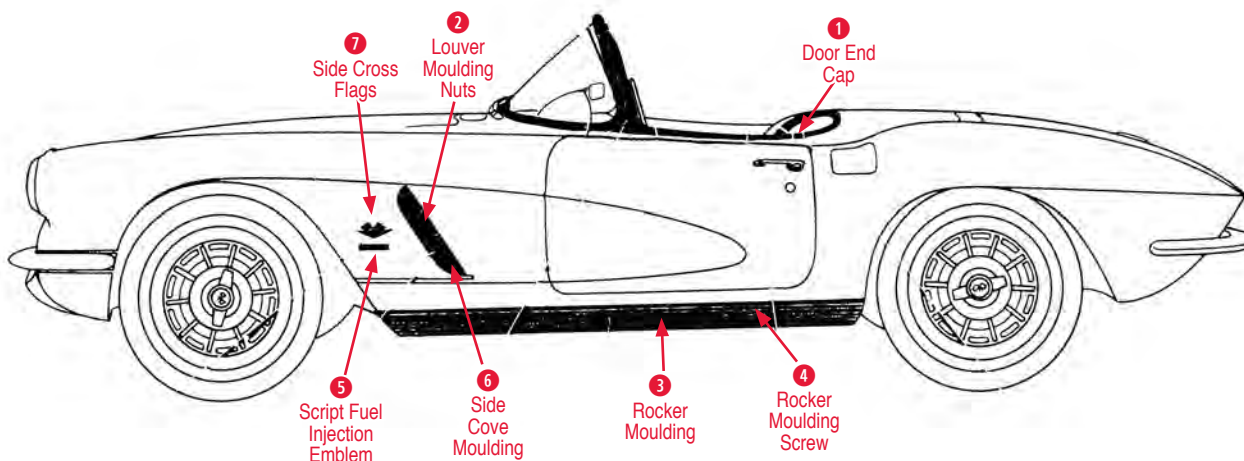

**Side Moulding Kit**

160002 58-61 Side Moulding Set (10 pieces with hardware) .....\$500.00

1962 Side Mouldings

**1 Door End Cap**

160057 61-62 Door End Cap (pair) .....\$90.00  
 160048 61-62 Door End Caps with fasteners .....\$90.00  
 160049 61-62 Door End Cap Mount Kit .....\$8.00