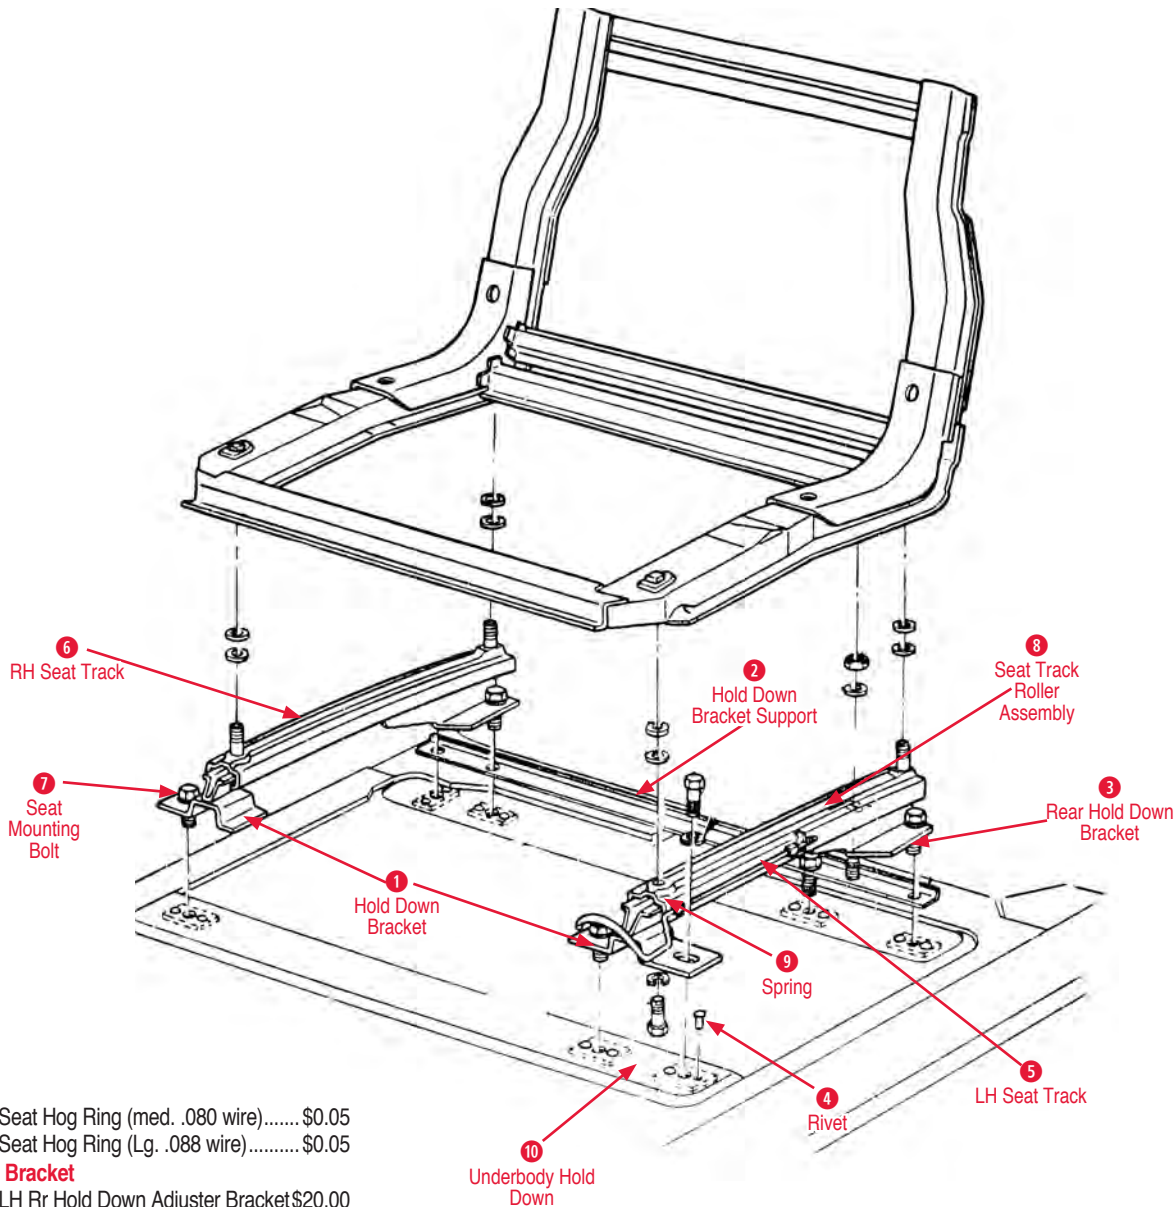

1956-1960 Seats

Frame
Suspension
Steering
Brakes
Engine
Fuel System
Cooling Sys
Heat/Defrost
Transmission
Exhaust
Electrical
Body
Interior
Misc.
Index
Order Form

Hog Ring

- 170731 53-02 Seat Hog Ring (med. .080 wire)..... $0.05
- 170732 53-02 Seat Hog Ring (Lg. .088 wire)..... $0.05

1 Hold Down Bracket

- 290692 53-55 LH Rr Hold Down Adjuster Bracket $20.00
- 290703 56-60 LH Outer Seat Track Bracket..... $12.00
- 290704 56-60 RH Outer Seat Track Bracket..... $12.00
- 290731 56-60 LH Front Inner Seat Track Bracket $12.00
- 290732 56-60 RH Front Inner Seat Track Bracket $12.00

2 Hold Down Bracket Support

- 290663 56-60 LH Rr Hold Down Bracket Support $30.00
- 290664 56-60 RH Rr Hold Down Bracket Support $30.00

3 Rear Hold Down Bracket

- 290690 56-59 Rear Hold Down Bracket..... $18.00

4 Rivet

- 290643 53-62 Round/Flat Seat Track Rivet..... $0.25

Seat Cover* (Specify color, please see page 89)

- 280456* 53-55 Vinyl Seat Covers..... $615.00
- 280456* 54 Vinyl Seat Covers..... $615.00
- 280001*56-57 Vinyl Cover Set..... $485.00
- 280002*58 Vinyl Cover Set..... $600.00

- 280003*59 Vinyl Cover Set..... $390.00
- 280004*60 Vinyl Seat Cover Set..... $390.00

Seat Burlap

- 280102 53-62 Cotton Pad & Burlap Kit..... $27.00
- 280753 56-67 Seat Cover Burlap Set (4 pcs)..... $90.00

Seat Foam

- 280457 53-55 Original Seat Foam Buns..... $330.00
- 280045 56-57 Seat Foam Set..... $318.00
- 280046 58 Seat Foam Set..... $318.00
- 280047 59-60 Seat Foam Set..... $270.00

Seat Springs

- 280061 53-62 Seat Springs Replacement..... $75.00
- 280797 56-62 Seat Springs (correct) (each)..... $147.00
- 280460 53-55 Seat Bottom Spring Set Correct (pair)..... $381.00

5 LH Seat Track

- 290501 56-59 LH Outer Seat Track with Lever Driver Side..... $689.00
- 290503 56-59 LH Inner Seat Track Driver Side.. $600.00
- 290505 60 LH Outer Seat Track with Lever Driver Side..... $689.00
- 290507 60 LH Inner Seat Track Driver Side.. $600.00

6 RH Seat Track

- 290502 56-59 RH Outer Seat Track with Lever Passenger Side..... $689.00
- 290504 56-59 RH Inner Seat Track Passenger Side..... $600.00
- 290506 60 RH Outer Seat Track with Lever Passenger..... $689.00
- 290508 60 RH Inner Seat Track Passenger Side..... $600.00

7 Seat Mounting Bolt

- 170800 56-62 Seat Mount & Fan Shrould Bolt Kit Small E Headmark..... $5.00

8 Seat Track Roller Assembly

- 290275 53-62 Seat Track Roller Assembly..... $32.00

9 Spring

- 290521 56-62 Seat Adjuster Handle Spring (pair) $13.00

10 Underbody Hold Down

- 290017 53-62 Underbody Seat Hold Down Front & Rear..... $6.00

Seat Track Kit

- 290733 56-59 Seat Track Kit (Driver Side) . $1,300.00
- 290734 56-59 Seat Track Kit (Passenger) . $1,300.00
- 290735 60 Seat Track Kit (Driver Side) . $1,300.00
- 290736 60 Seat Track Kit (Passenger) . $1,300.00