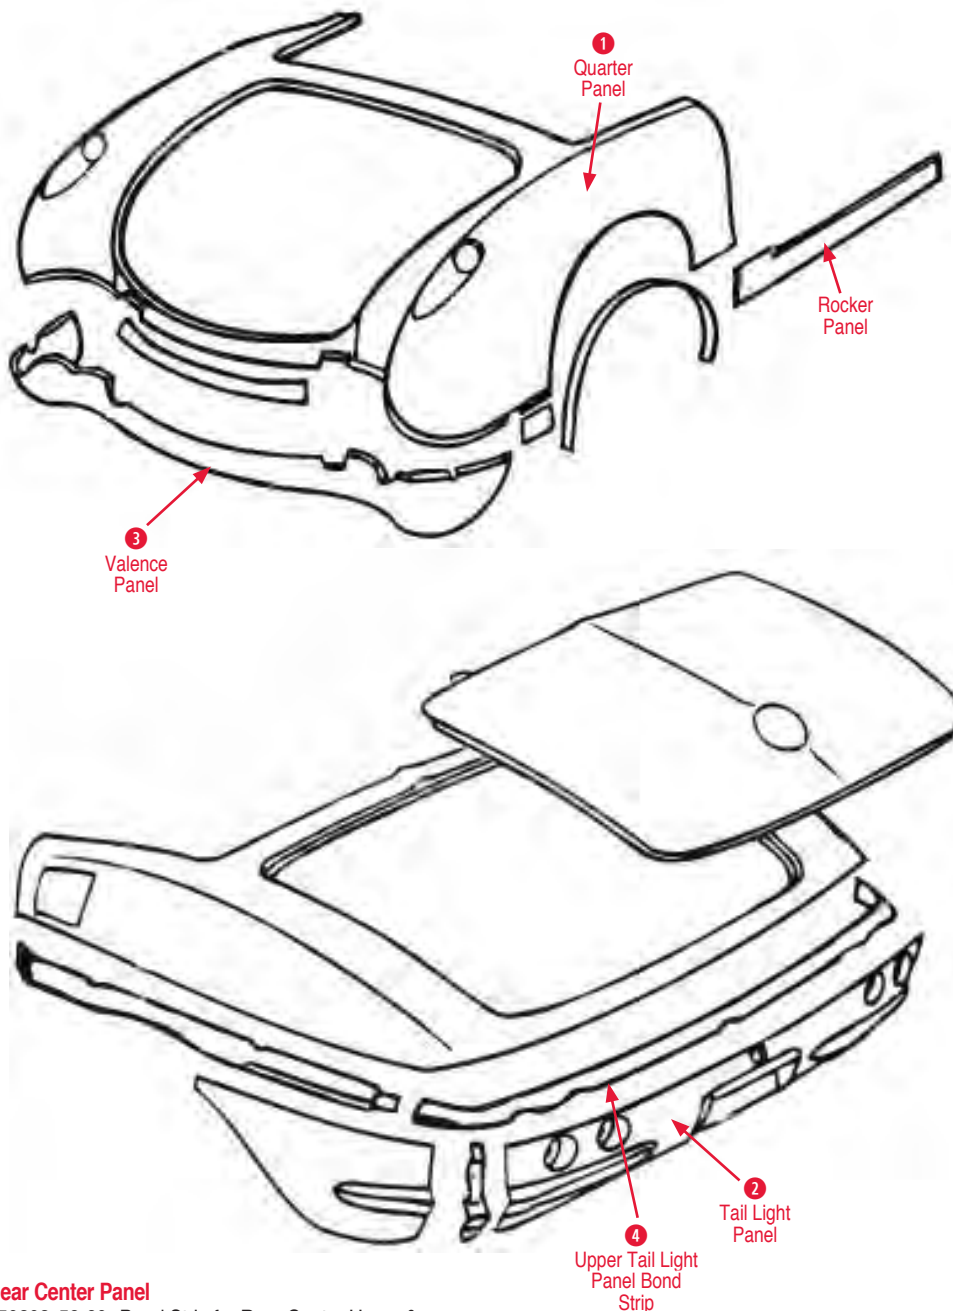

Bond Strips

Crown Moulding

- 450351 56-62 Bonding Strip Under Crown Moulding LH or RH $80.00

Quarter Panel

- 450199 56-60 LH Bond Strip for Quarter Panel Forward of Wheel $53.00
- 450200 56-60 RH Bond Strip for Quarter Panel Forward of Wheel $35.00
- 450201 58-60 LH Bond Strip for Quarter Panel Behind Wheel.....$35.00
- 450202 58-60 RH Bond Strip for Quarter Panel Behind Wheel.....$35.00
- 450211 61-62 LH Horizontal Bond Strip for Top of Quarter Panel $75.00
- 450212 61-62 RH Horizontal Bond Strip for Top of Quarter Panel $75.00
- 450213 61-62 LH Vertical Bond Strip for Rear of Quarter Panel.....$60.00
- 450214 61-62 RH Vertical Bond Strip for Rear of Quarter Panel.....$60.00

Rear Center Panel

- 450203 58-60 Bond Strip for Rear Center Upper & Lower Panels $50.00

Trunk Floor Filler Panel

- 430036 58-58 Trunk Floor Side Filler Panels Fiberglass (pair).....$152.00

4 Upper Tail Light Panel

- 450176 61-62 Upper Tail Light Panel Bond Strip..$60.00

Valance Panel

- 450063 58-62 LH Bond Strip for Valance Panel...$30.00
- 450064 58-62 RH Bond Strip for Valance Panel...$30.00

Wheel Opening

- 450197 56-60 LH Bond Strip for Rear Wheel Well (PM) $75.00
- 450198 56-60 RH Bond Strip for Rear Wheel Well (PM) $75.00

(HL) = Hand Laid
(PM) = Press Molded

Wheel Opening Reinforcement

- 450035 56-57 LH Bond Strip for Wheel Opening Reinforcement $47.00
- 450036 56-57 RH Bond Strip for Wheel Opening Reinforcement $47.00

Shifter Tunnel Fiberglass		
450183	56-57	Shifter Tunnel Fiberglass (Hand Laid) $130.00

- Frame
- Suspension
- Steering
- Brakes
- Engine
- Fuel System
- Cooling Sys
- Heat/Defrost
- Transmission
- Exhaust
- Electrical
- **Body**
- Interior
- Misc.
- Index
- Order Form