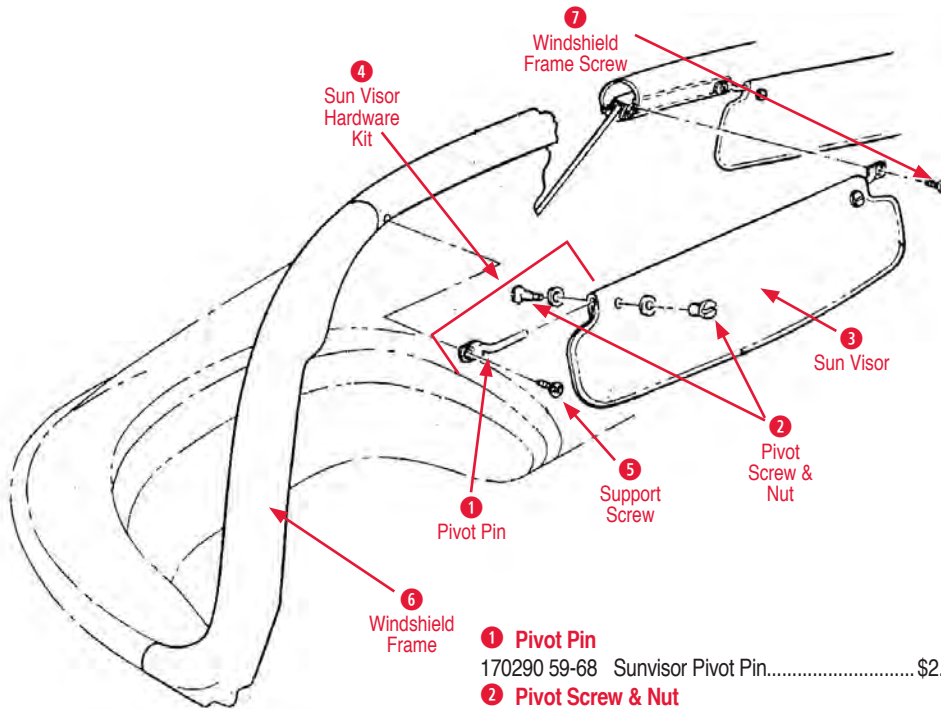

Sun Visor & Windshield

Frame
Suspension
Steering
Brakes
Engine
Fuel System
Cooling Sys
Heat/Defrost
Transmission
Exhaust
Electrical
Body
Interior
Misc.
Index
Order Form

- **1 Pivot Pin**
  170290 59-68 Sunvisor Pivot Pin..... $2.00
- **2 Pivot Screw & Nut**
  170626 59-68 Pivot Screw with Nut..... $2.75
  170299 59-68 Pivot Screw & Nut Set (4 pcs)..... $12.00

- **3 Sun Visor* (Specify color, please see page 89)**
  280258* 59-62 Sunvisor without Hardware (pair) $105.00
- **4 Sun Visor Hardware Kit**
  280259 59-67 Sunvisor Hardware Kit..... $15.00
- **5 Support Screw**
  170377 59-67 Sunvisor Support Screws (4 pcs)..... $3.00
- **6 Windshield Frame Assembly**
  290720 56-61 Frame Assby (no visor holes) ...$3,300.00
  290721 56-61 Frame Assby (with visor holes) $3,300.00
  290722 62 Frame Assby (with visor holes) $3,300.00
- **Windshield Frame Bolt**
  480003 53-62 Windshield Lower Frame To
  Body T-Bolt Set (32 pcs) $26.00
- **7 Windshield Frame Screw**
  170335 56-62 Windshield Frame Screws (12 pcs) . $2.50
- **Windshield Glass**
  940001 53-55 Windshield Glass (non-dated).....$375.00
  940002 53-55 Windshield Glass (dated) $445.00
  940003 56-62 Windshield Glass tinted (undated)$365.00
  940004 56-62 Windshield Glass (non-dated).....$365.00
  940005 56-62 Windshield Glass (dated) $445.00
- **Windshield Nut Plate**
  480001 56-62 Nut Plate for Upper Windshield
  Frame..... $24.00
  480002 56-62 Nut Plate for Lower Windshield Frame
  (pair)..... $22.00
- **Windshield Shim Seal**
  185087 56-62 Windshield End Frame Shim Seal each
  (6 required) $1.75