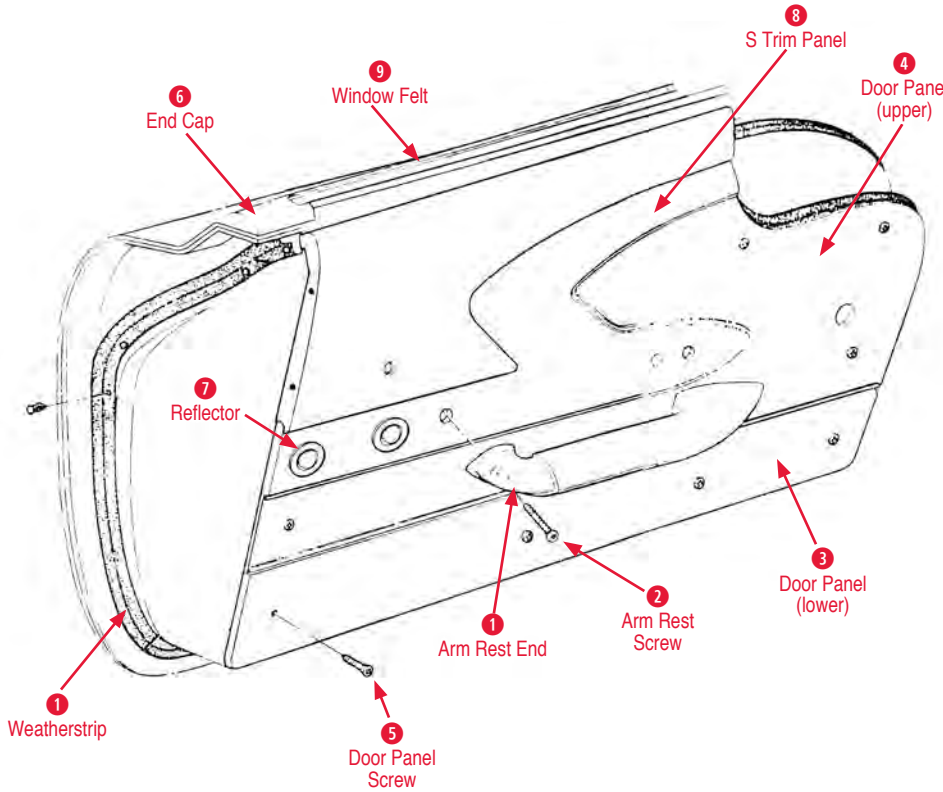

1958 Door Panel

- **3 Door Panel (lower)* (specify color, see pg. 89)**
  280086* 58 Lower Door Panel (pair) $440.00
- **4 Door Panel (upper)* (specify color, see pg. 89)**
  280087* 58 Upper Door Panel w/Covers (pair)$218.00
  280088 58 Upper Door Panel Metal Core without Cover (pair) $118.00
  280094* 58 Door Panel Assembly (pair) with Chrome $300.00
  280752* 58 Deluxe Door Panel Pair with Metal Upper Support & Felts $1,500.00
- **5 Door Panel Screw**
  170374 58 Door Panel Screws (24 pcs) $6.00
- **Door Panel Washer**
  170376 58-62 Door Panel Washer Kit (16 pcs) $4.00
- **6 End Cap**
  160041 56-59 End Cap Retainer Kit (pair) $24.00
  160038 56-58 Door End Caps without Hole (pr) ...$80.00
  160040 58-59 Door End Caps With Hole (pr) $80.00
  160042 56-58 Door End Cap Mount Kit $32.00
- **7 Reflector**
  290099 58-61 Door Panel Reflector Set without Brackets $43.00
  290100 58-61 Door Panel Reflector Bracket Set (4 pcs) $15.00
- **8 S Trim Panel**
  290097 58-61 Door Panel S Trim Set (12 pcs) ...$240.00
- **Weatherstrip**
  460001 56-58 LH Door Main Weatherstrip Convertible $34.00
  460002 56-58 RH Door Main Weatherstrip Convertible $34.00
- **Window Crank Clip**
  290073 56-82 Lock Knob & Window Crank Clip.....$0.25
- **9 Window Felt**
  130011 56-58 Outer Reveal Moulding (pair) $130.00
  130002 56-58 Reveal/Garnish Molding Set with Felt $429.00
  130004 56-62 Inner & Outer Window Felt Set (4 pcs) $88.00

- **1 Arm Rest Ends**
  290123 58-61 Arm Rest Ends Pair with Screws Chrome $120.00
- **2 Arm Rest Screw**
  170382 58-61 Armrest Screw Kit (6 pcs) $4.00

- **Door Panel**
  290093 58 Door Panel Sheet Metal Set with Kicks Pre-punched $329.00
  290094 59 Door Panel Sheet Metal Set with Kicks Pre-punched $329.00