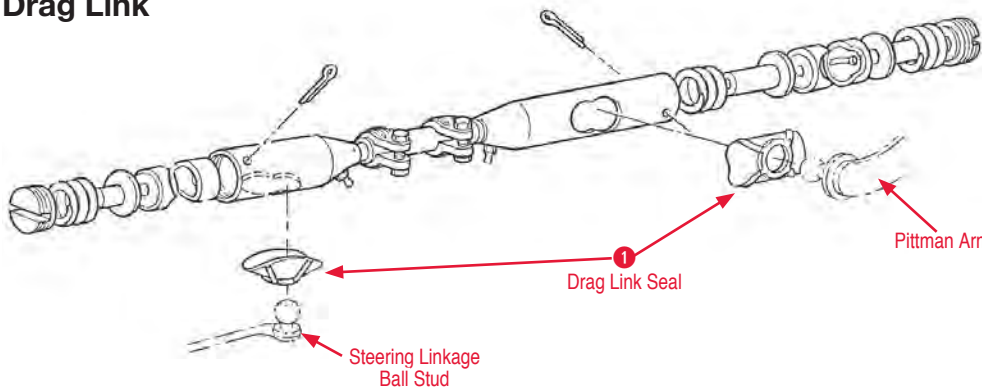

Drag Link

- **Drag Link Rebuild Kit**
  440027 56-62 Drag Link Rebuild Kit.....$135.00
- **1 Drag Link Seal**
  185072 56-62 Drag Link Seals (2 required) $12.00