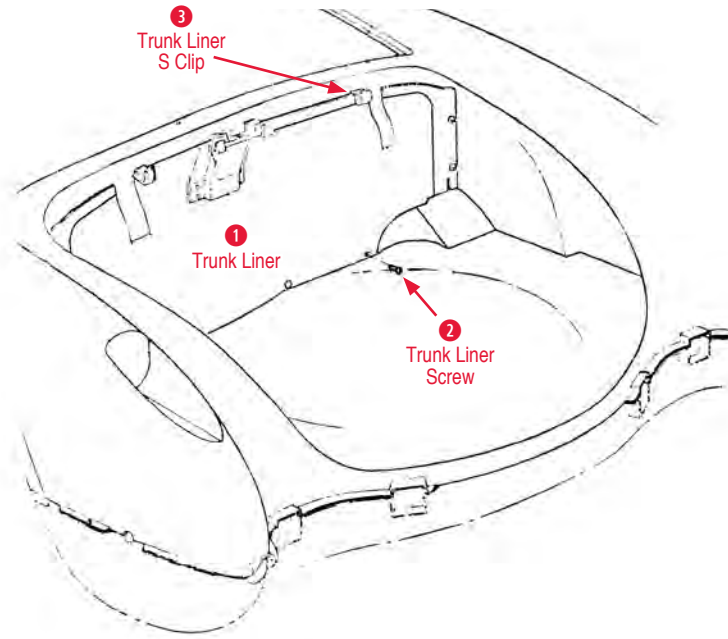

170493 56-60 Inner Trunk Panel Screws (17 pcs) $7.50
170492 56-59E Trunk Liner Screw Kit (7 pcs) Replacement.....$6.00
170958 59L-62 Trunk Liner Screw Kit Correct Phillips Head (7 pcs) (correct for 59L-62).....$7.00
170275 59L-62 Trunk Liner Screw Kit (7 pcs) Replacement.....$5.00

3 Trunk Liner S Clip

430034 56-62 Trunk Liner S Clip (4 pcs).....$10.00