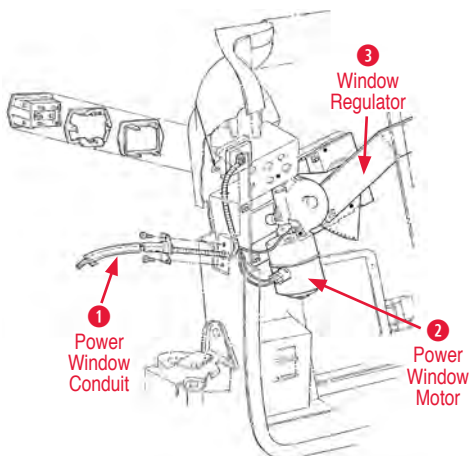

Power Windows

**1 Power Window Conduit**

- 130282 53-62 Power Window Conduit (pair) .....\$60.00

**Power Window Kit**

- 130246 56-58 Power Window Kit (Grooved Roller Style).....\$475.00
- 130339 59-62 Power Window Kit (Smooth Roller Style) .....\$475.00