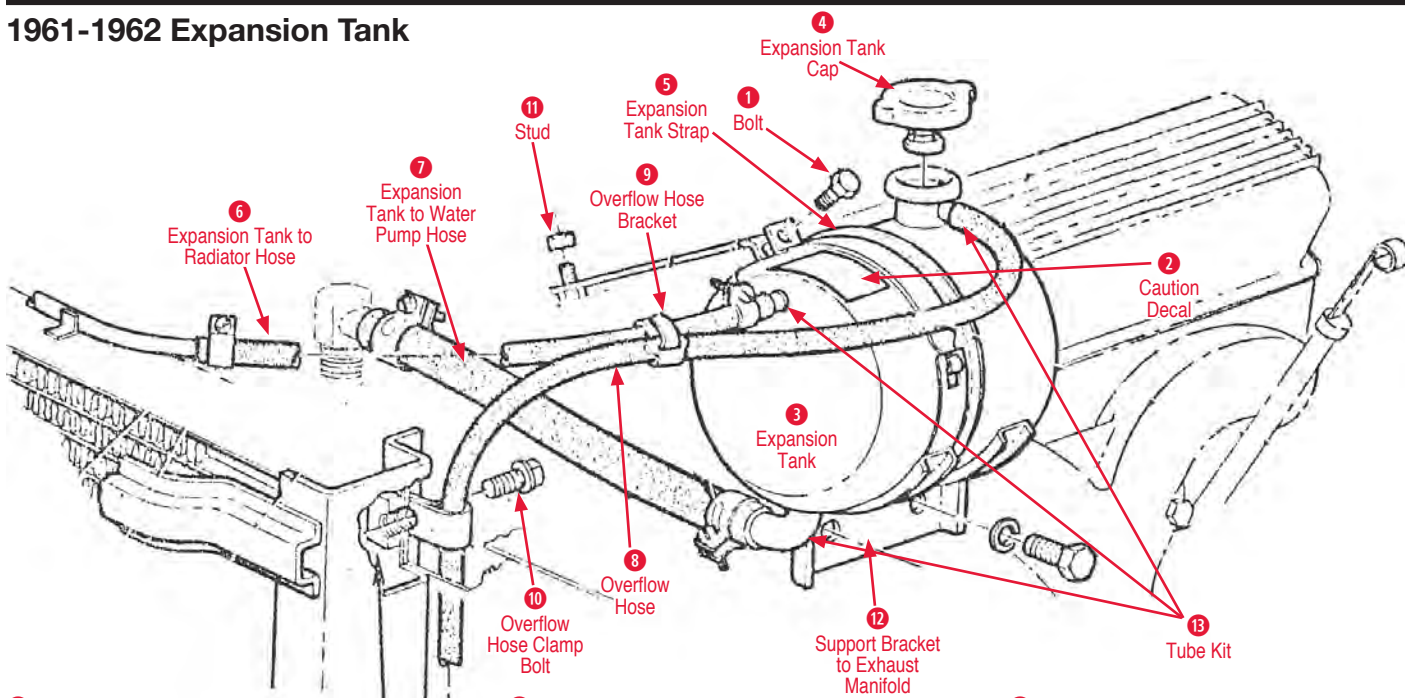

1961-1962 Expansion Tank

- **1 Bolt**
  145003 61-62 Exp Tank Strap To Bracket Bolt..... $2.00
  145149 61-72 Expansion Tank Strap Bolt - pair $4.00
- **2 Caution Decal**
  120080 56-62 Radiator & Tank Caution Decal (56-57) Radiator Expansion Tank (61-62).... $3.00
  120081 61-62 Expansion Tank Caution Decal..... $3.00
- **3 Expansion Tank**
  145130 61-62 Non-Dated Expansion Tank..... $170.00
  145310 61-62 Dated Expansion Tank..... $200.00
- **4 Expansion Tank Cap**
  145120 61L-65 Radiator Cap with AC Logo..... $30.00
- **5 Expansion Tank Strap**
  145132 61-62 Expansion Tank Strap $11.00
- **6 Expansion Tank to Radiator Hose**
  145137 61-62 Expansion Tank To Radiator Overflow Hose $12.00
- **7 Expansion Tank to Water Pump Hose**
  145138 61-62 Expansion Tank to Water Pump Hose..... $7.00
- **8 Overflow Hose**
  145139 61-72 Hose/ExpTank Overflow Ribbed with Thin Wall $6.00
- **9 Overflow Hose Bracket**
  145136 61-62 Expansion Tank Overflow Hose Bracket..... $1.00
- **10 Overflow Hose Clamp Bolt**
  170790 56-62 Overflow Hose Clamp Bolt..... $1.00
- **11 Stud**
  145134 61-62 Expansion Tank Support Bracket Stud on Intake $7.00
- **12 Support Bracket to Exhaust Manifold**
  145133 61-62 Exp Tank Support Bracket To Exhaust Manifold $89.00
- **13 Tube Kit**
  145131 61-72 Aluminum Expansion Tank Tube Kit..... $28.00

Frame
Suspension
Steering
Brakes
Engine
Fuel System
Cooling Sys
Head/Defrost
Transmission
Exhaust
Electrical
Body
Interior
Misc.
Index
Order Form