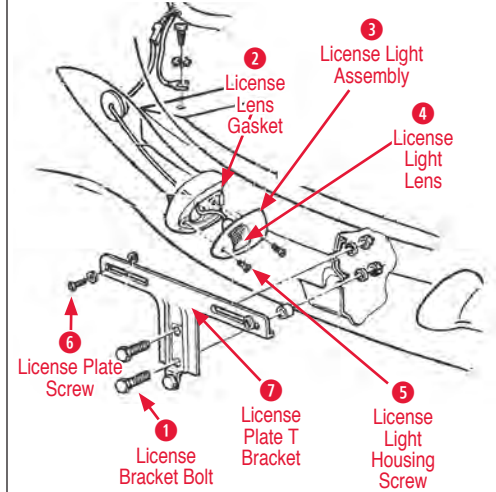

Rear License Bracket

1 License Bracket Bolt

600057 53-60 Rear License Bracket TR Bolt/Spacer Kit..... $11.00

2 License Lens Gasket

185127 56-60 License Lens Gasket (pair) $5.50

3 License Light Assembly

310016 58-60 Lic Light Assby w/Fasteners (pr).. $109.00

4 License Light Lens

310012 56-60 License Light Lens..... $43.00

License Light Lens Backplate

310013 56-60 License Light Lens Backplate $9.00

5 License Light Housing Screw

170482 56-60 License Lamp Housing Screws 4 pcs $2.00

170273 61-67 License Light Housing Screw (9 pcs) $4.50

License Light Retainer

310017 58-60 License Light To Bumper Retainer $32.00

License Plate Bumper

600067 62-75 Rear License Plate Rubber Bumper $3.00

License Plate Hardware

600214 53-05 License Plate Hardware Kit..... $5.00

6 License Plate Screw

170240 53-62 License Plate Screw Set $3.00

License Plate Screw Insert

170622 61-62 Rear License Plate Screw Insert.... $30.00

7 License Plate T Bracket

600056 56-60 Rear License Plate T Bracket $16.00

600036 58-60 License Bracket (pair)..... $79.00

Rear License Lamp Assembly

310008 56-57 License Light Assembly w/Fasteners $109.00

Frame
Suspension
Steering
Brakes
Engine
Fuel System
Cooling Sys
Heat/Defrost
Transmission
Exhaust
Electrical
Body
Interior
Misc.
Index
Order Form