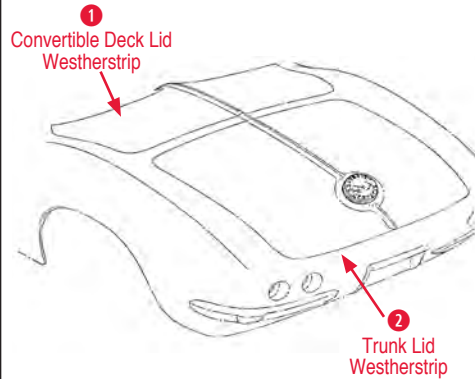

**Deck Lid & Trunk Weatherstrips**

**1 Convertible Deck Lid**

- 460106 53-58 Deck Lid Weatherstrip ..... \$13.00
- 460107 59-62 Weatherstrip Top Cover (Deck Lid) \$15.00
- 460239 61-62 Weatherstrip Deck Lid with Molded Ends ..... \$49.00