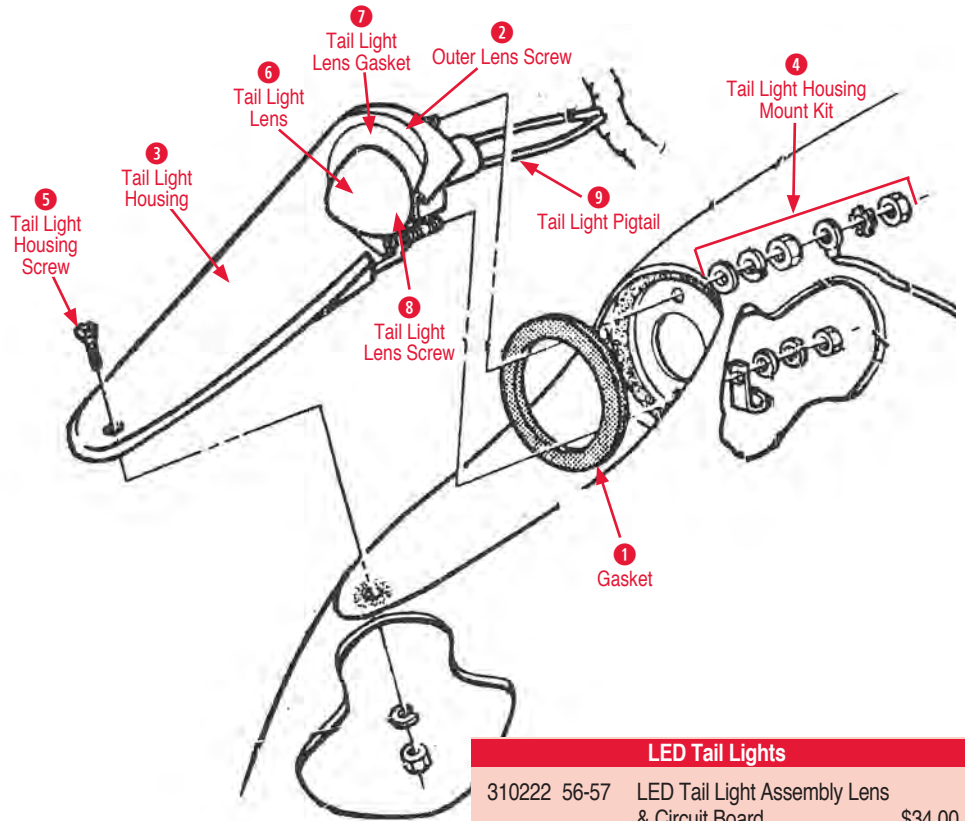

1956-1960 Tail Light

- **1 Gasket**
  185119 56-60 Tail Light to Body Gasket (pair)..... $5.50
- **2 Outer Lens Screw**
  170485 58-60 Outer Tail Light Lens Screws with Nylon Washer (16 pcs)..... $6.00
- **Tail Light Assembly**
  310092 58-60 Tail Light Assembly (pair)..... $600.00
- **3 Tail Light Housing**
  310095 56-57 Tail Light Assembly (pair)..... $600.00
- **4 Tail Light Housing Mount Kit**
  170271 56-57 Tail Light Housing Mount kit..... $6.00
  170272 58-60 Tail Light Housing Mount Kit..... $6.00
- **5 Tail Light Housing Screw**
  170481 56-57 Tail Light Housing Screws (2 pcs) ... $2.00
- **6 Tail Light Lens**
  310009 56-57 Tail Light Lens $23.00
  310020 58-60 Outer Tail Light Lens..... $41.00
  310020C 58-60 Outer Tail Light Lens (Correct)..... $51.00
  310019 58-60 Inner Tail Light Lens $14.00
- **Tail Light Lens Drain Wick**
  310032 58-73 Tail Light Lens Drain Wick Set (4 Pcs)..... $5.00
- **7 Tail Light Lens Gasket**
  185118 56-57 Tail Light Lens Gasket (pair) $5.50
  185319 58-60 Inner Lens Gasket (pair)..... $7.00
  185120 58-60 Outer Tail Light Lens Gasket (pair).. $6.00
- **8 Tail Light Lens Screw**
  170479 56-62 Tail Light Lens Screw Kit (4 pcs) Also Inner Tail Light Lens Screw..... $3.50
- **9 Tail Light Pigtail**
  310018 53-73 Tail Light Pigtail..... $14.00

LED Tail Lights		
310222	56-57	LED Tail Light Assembly Lens & Circuit Board..... $34.00
310221	58-67	LED Tail Light Assembly Lens & Circuit Board..... $34.00