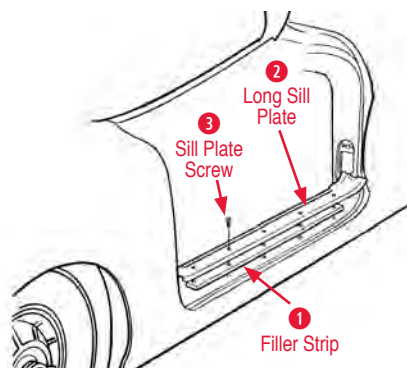

Outside Mirror

- **1 Outside Mirror Gasket**
  185100 53-67 Outside Mirror Rubber Gasket Shortbase.....$2.00
  185303 53-67 Outside Mirror Paper Gasket Shortbase.....$2.00
- **2 Outside Mirror Guide**
  320001 53-62 LH Outside Mirror Guide (Y-50).....$90.00
  320045 53-62 RH Outside Mirror Guide (Y-50).....$90.00
- **3 Outside Mirror Mount Kit**
  320017 56-67 Outside Mirror Mount Kit $13.00
- **4 Outside Mirror Screw**
  170334 53-79 Outside Mirror Socket Screw (10-24 X 1/4 inch SHCS).....$3.00

Exterior Door Mouldings

- **1 Door C Moulding**
  160037 56-61 Door Side Molding (C).....$20.00
- **2 Lower Door Moulding**
  160052 56-61 RH Lower Door Side Moulding $44.00
  160053 56-61 LH Lower Door Side Moulding $44.00
- **Side Moulding Mount Kit**
  160004 56-61 Side Moulding Mount Kit $66.00
- **3 Upper Door Moulding**
  160050 56-61 RH Upper Door Side Moulding $44.00
  160051 56-61 LH Upper Door Side Moulding.....$44.00

Door Weatherstrips

- **1 Clip**
  460248 59-60 Clip Set Door Post Weatherstrip (22 pcs).....$37.00
  460246 61-62 Clip Set Door Post Weatherstrip (18 pcs).....$32.00
  460247 62 Clip Set Door Post Weatherstrip (22 pcs).....$37.00
- **2 Door Auxiliary Weatherstrip**
  460008 56-59 Door Auxiliary Weatherstrip (pair) ..$41.00
  460009 59-62 Door Auxiliary Weatherstrip (pair) ..$41.00
- **3 Door Auxiliary Weatherstrip Screws**
  170426 56-62 Door Aux Weatherstrip Screws (8) ..$3.00
  460034 56-62 Door Auxiliary Weatherstrip Push-In Fasteners (4 piece Kit) $2.50

Sill Plates