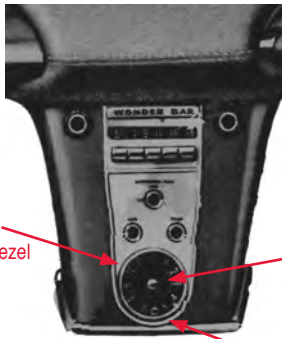

Clock

1 Clock Bezel
2 Clock Knob
3 Clock Lens