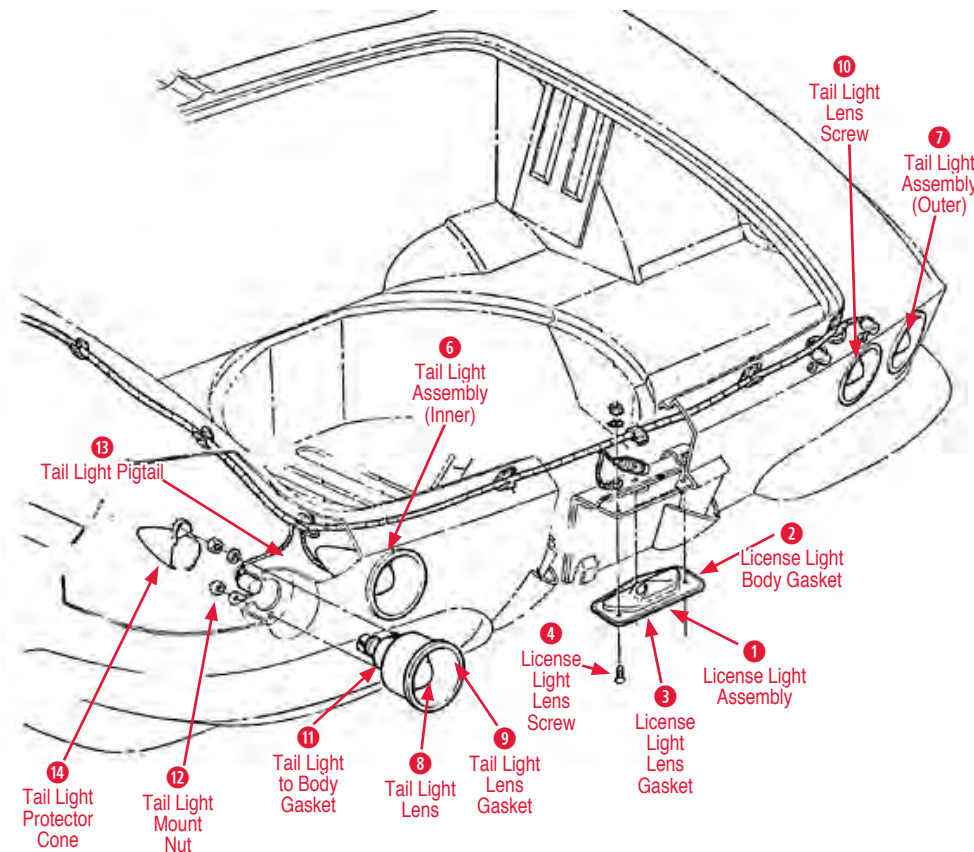

1961-1962 Tail Light

- **1 License Light Assembly**
  310034 61-62 License Light Assembly..... $109.00
- **2 License Light Body Gasket**
  185109 61-67 License Light Body Gasket $6.00
- **License Light Lens**
  310035 61-67 License Light Lens with Gasket $17.00
- **License Light Lens Backplate**
  310013 56-60 License Light Lens Backplate $9.00
- **3 License Light Lens Gasket**
  185128 61-67 License Light Lens Gasket..... $6.00
- **4 License Light Lens Screw**
  170483 61-67 License Lamp Lens Screws (4 pcs) .. $4.00
- **6 Tail Light Assembly (Inner)**
  310027 61-62 LH Inner Tail Light Assembly $104.00
  310028 61-62 RH Inner Tail Light Assembly..... $104.00
- **7 Tail Light Assembly (Outer)**
  310029 61-62 LH Outer Tail Light Housing..... $104.00
  310030 61-62 RH Outer Tail Light Housing $104.00
- **8 Tail Light Lens**
  310031 61-67 Tail Light Lens Red..... $13.00
- **Tail Light Lens Drain Wick**
  310032 58-73 Tail Light Lens Drain Wick Set 4 pcs $5.00
- **9 Tail Light Lens Gasket**
  185122 61-67 Tail Light Lens Gasket (4 pcs) $9.00
- **10 Tail Light Lens Screw**
  170479 56-62 Tail Light Lens Screw Kit (4 pcs)..... $3.50
  170546 61-67 Tail Light Lens Screw Kit (8 pcs)..... $3.00
- **11 Tail Light to Body Gasket**
  185121 61-67 Tail Light to Body Gasket (4 pcs)..... $9.00
- **12 Tail Light Mount Nut**
  170578 61-67 Tail Light Mount Nut Kit (8 pcs)..... $3.25
- **13 Tail Light Pigtail**
  310018 53-73 Tail Light Pigtail..... $14.00
- **14 Tail Light Protector Cone**
  310033 61-62 Tail Light Protector Cone Set (Gray)..... $30.00