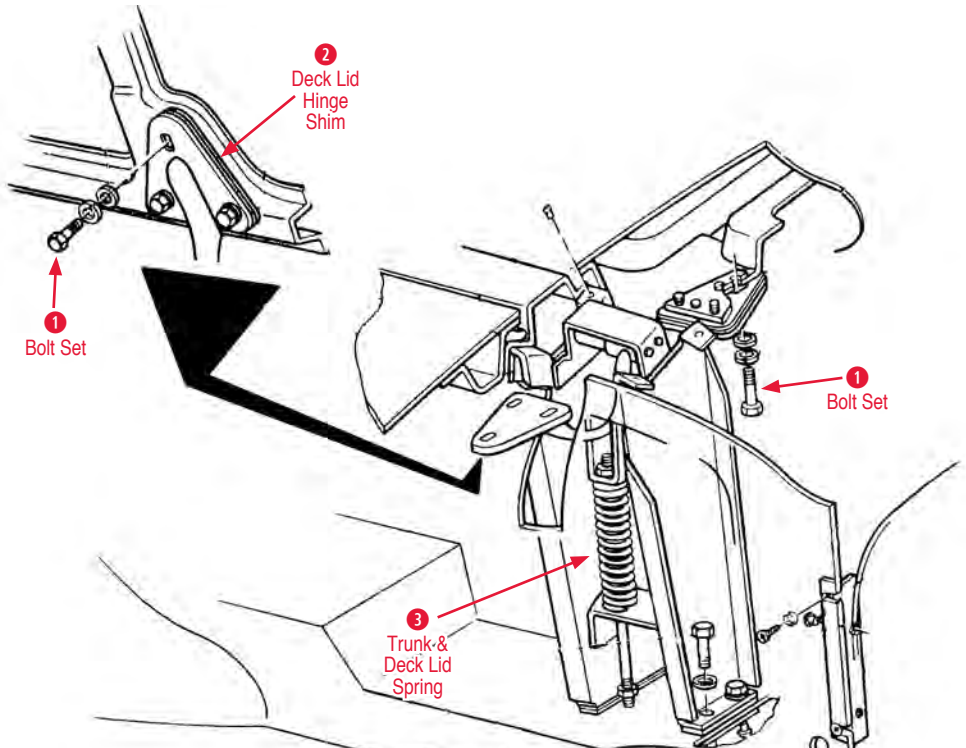

Deck Lid Hinge & Spring

1 Bolt Set

- 170144 53-58 Trunk/Deck Lid Hinge Bolt TR Set.....$15.00
- 170495 59-62 Trunk and Deck Lid Hinge Bolt Kit (6 pcs).....$7.00

2 Deck Lid Hinge Shim

- 360032 56-62 Deck Lid Hinge Shim Set (6 pcs)...$15.00

3 Trunk & Deck Lid Spring

- 360101 56-60 Trunk & Deck Lid Hinge Springs....$35.00
- 360121 61-62 Trunk & Deck Lid Hinge Springs....$35.00

Deck Lid Tabs	
Top Tab Screw	
170439 56-62	Conv. Top Tab Screws (8 pcs)...$3.00
Deck Lid Tabs* (specify color, see pg. 89)	
280276* 56-57	Soft Top Deck Lid Tabs (pair).. $55.00
280278* 58	Soft Top Deck Lid Tabs (pair)...$90.00
280279* 59-62	Soft Top Deck Lid Tabs (pair)...$43.00