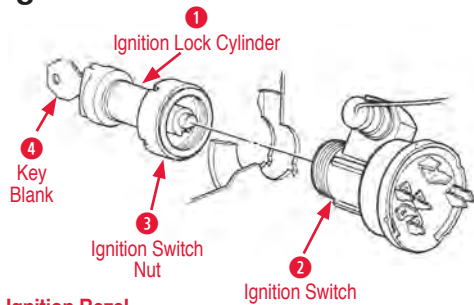

Ignition Switch

Ignition Bezel

- 110003 56-57E Ignition Bezel with Chrome Back Plate 56-57 Early.....$16.00
- 110004 57L Ignition Bezel Without Chrome Back Plate 57 Late.....$13.00
- 110006 58-62 Ignition Indicator Bezel.....$16.00

1 Ignition Lock Cylinder

- 375008 53-59 Ignition Cylinder w/Keys (Correct) $35.00

2 Ignition Switch

- 370001 55-57 Ignition Switch.....$75.00
- 370002 58-59 Ignition Switch.....$75.00
- 370003 60-62 Ignition Switch.....$88.00

Ignition Switch Connector

- 490195 53-09 Ignition Switch Connector (4 wire) ...$3.00
- 490196 53-09 Ignition Switch Connector (5 wire) ...$3.00

3 Ignition Switch Nut

- 110151 53-59 Chrome Ignition Switch Nut.....$15.00
- 110107 60-62 Ignition Switch Nut.....$13.00

Ignition Switch Nut Wrench

- 110165 60-65 Ignition Switch Nut Wrench.....$9.00

4 Key Blank

- 375019 53-66 Key Blank Original Octagonal Type.$6.00

Interior Switches

Brake Light Switch

- 370040 58-82 Brake Light Switch.....$17.00
- 170514 58-82 Brake Light Switch Nut.....$0.50
- 370204 58-62 Brake Light Switch Bracket.....$16.00

Courtesy Light Switch

- 370194 53-62 Courtesy Light Switch (each).....$20.00
- 370121 53-62 Courtesy Light Switch with Gasket & Screws (pair) Replacement.....$0.00

Dimmer Switch

- 370012 56-62 Dimmer Switch.....$18.00
- 490677 55-76 Dimmer Switch Plug with Terminals $5.00

Headlight Switch

- 370225 53-54 Headlight Switch (Correct) $66.00
- 370081 55-57 Headlight Switch.....$40.00
- 370014 58-63 Headlight Switch.....$40.00

Heater Switch

- 370184 53-57 Heater Switch with Cable.....$165.00
- 370185 58-62 Heater Switch with Cable.....$155.00

Parking Brake Flasher

- 500005 56-60 Parking Brake Flasher.....$20.00

Power Window Switch

- 370067 57 Power Window Switch Set.....$250.00

Wiper Switch

- 370215 58-62 Wiper Control Switch with Cable..$100.00

Under-Hood Switches

Engine Coolant Sensor Switch

- 370048 56-78 Engine Coolant Sensor Switch.....$32.00

Horn Relay

- 370035 56-62 Horn-Relay.....$22.00

Neutral Safety Switch

- 370203 53-55 Neutral Safety Switch.....$84.00
- 490673 58-60 Neutral Safety Switch (Auto).....$87.00

Starter

Starter Bolt

- 170595 56-62 Starter Bolt Set (3 pcs).....$5.00

Starter Shim

- 140090 53-89 Starter Shim.....$1.40

Starter Brace

- 140158 57-62 Starter Motor Brace.....$15.00

Starter Solenoid Plunger

- 490197 57-99 Starter Solenoid Plunger.....$39.00

Spark Plugs

Spark Plug Sets (8 spark plugs)

- 220143 56-68 #43 Spark Plugs w/green ring (8) ..$60.00
- 220144 56-68 #44 Spark Plugs w/green ring (8) ..$60.00
- 220145 56-68 #45 Spark Plugs w/green ring (8) ..$60.00
- 220147 56-68 #43S Spark Plugs w/green ring (8) $60.00
- 220148 56-58 #44S Spark Plugs w/green ring (8) $60.00
- 220149 56-68 #45S Spark Plugs w/green ring (8) $60.00

Spark Plugs

- 220127 53-70 Spark Plug (R45).....$4.00
- 220079 53-10 Spark Plugs R43XLS.....$4.00
- 220081 53-10 Spark Plug FR5LS.....$4.00

Light Bulbs

Backup Bulb

- 310209 53-67 Back Up Bulb 1156.....$1.00

Courtesy Light