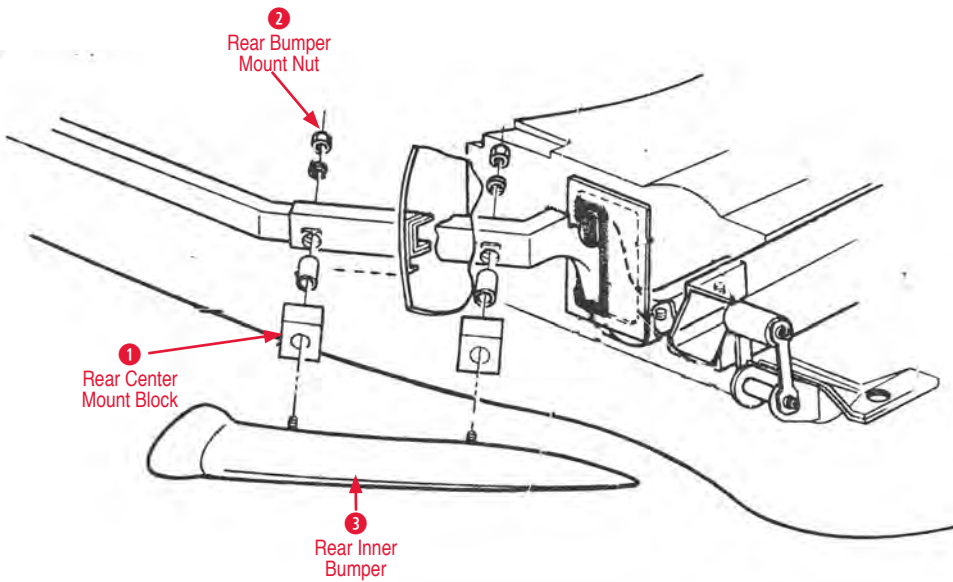

**License Plate Hardware**

- 600214 53-05 License Plate Hardware Kit.....\$5.00

**5 Lower J Bar**

- 600038 58-62 Front License Lower J Bar .....\$33.00

**1956-1957 Rear Bumper**

**1 Rear Center Mount Block**