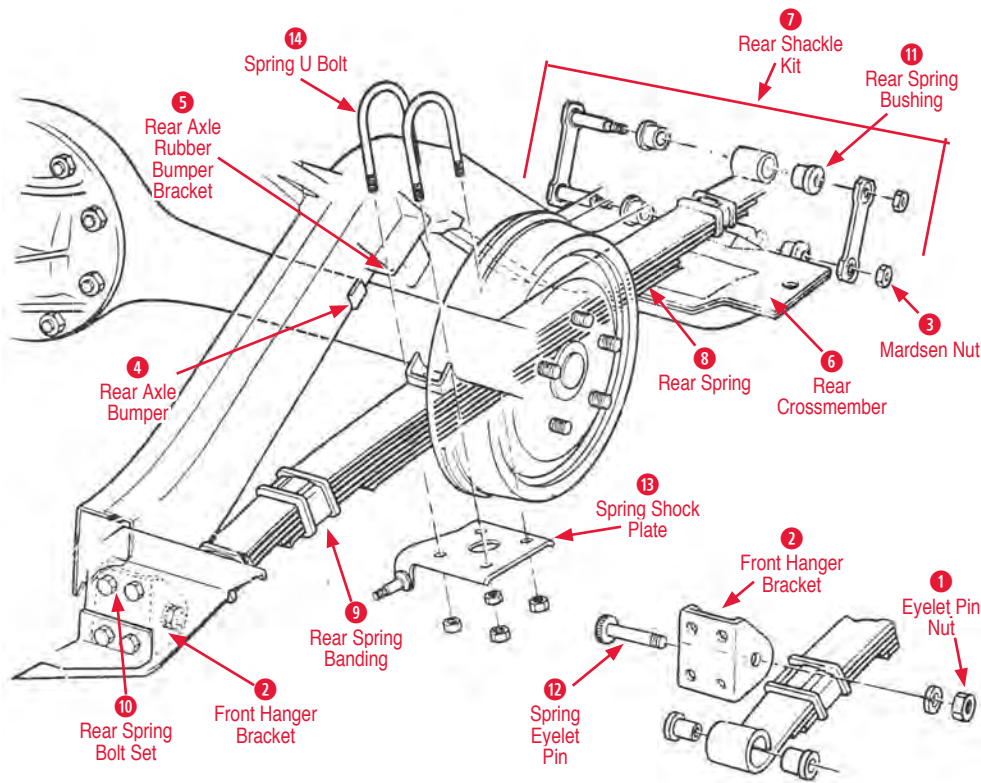

**4 Upper A-Arm**

440067 56-62 Upper A-Arm (with outer pin) .....\$176.00

**5 Upper Bumper**

440258 53-82 Upper A-Arm Bumper (pair) .....\$15.00

440021 53-62 Front Bumper Kit (4 pcs) .....\$25.00

Rear Spring