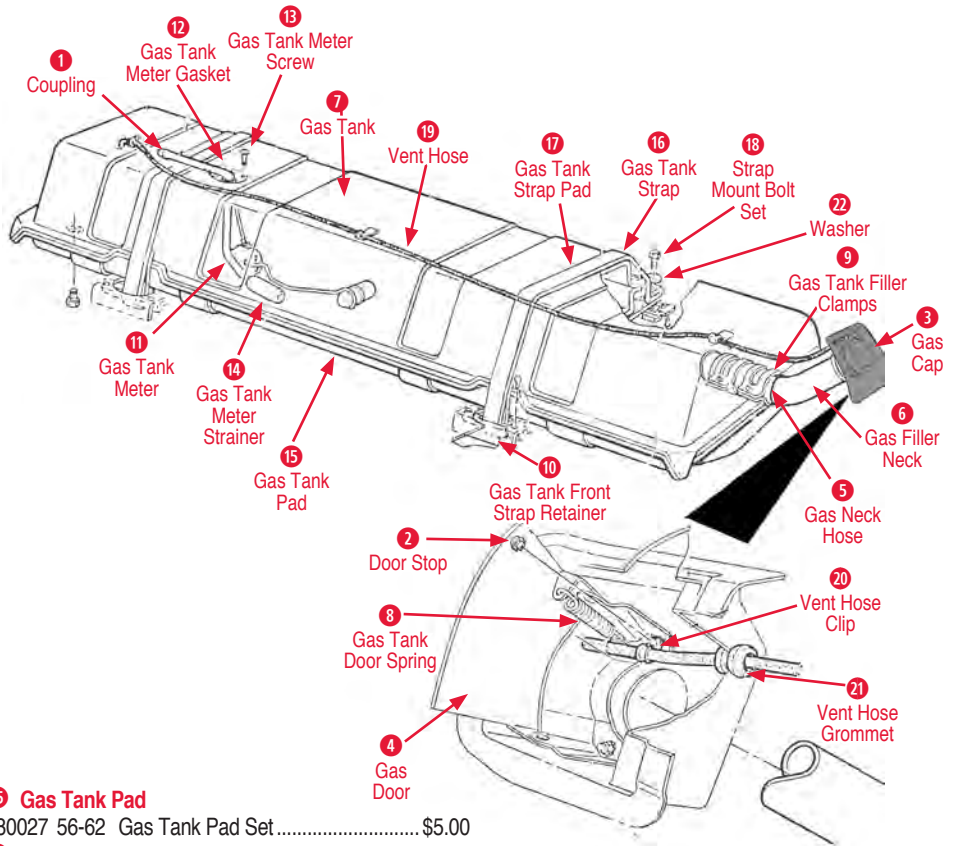

- **Clamp**
  170552 53-12 Fuel Line Hose Clamp (Green) $1.00
- **1 Coupling**
  410323 57-61 Tank Sender to Fuel Line Coupling . $5.00
- **2 Door Stop**
  180044 53-60 Gas Tank Door Stops with Screws
  Pair $10.00
- 180045 61-62 Gas Tank Door Stop.....$3.50
- **3 Gas Cap**
  180077 53-62 Replacement Gas Cap..... $30.00
- **4 Gas Door**
  180054 56-60 Gas Door.....$170.00
- **5 Gas Neck Hose**
  180008 56-62 Gas Neck Hose (4 inch) $29.00
- 180082 53-62 Gas Neck Hose with GM Logo..... $15.00
- **6 Gas Filler Neck**
  180099 56-60 Gas Filler Neck $60.00
- 180104 61-62 Gas Filler Neck $60.00
- **7 Gas Tank**
  180007 56-62 Gas Tank with Baffles $200.00
- 180007-LOGO 56-62 Gas Tank with Baffles
  with Stamped Logo..... $200.00
- **8 Gas Tank Door Spring**
  180046 61-62 Gas Tank Door Spring..... $8.00
- **9 Gas Tank Filler Clamps**
  180009 56-62 Gas Tank Filler Clamps..... $9.00
- **10 Gas Tank Front Strap Retainer**
  180020 53-62 Gas Tank Front Strap Retainer
  Stainless Steel $12.00
- **11 Gas Tank Meter**
  180078 53-55 Gas Tank Sending Unit $120.00
- 180030 56-60 Gas Tank Sending Unit $69.00
- 180031 61-62 Gas Tank Sending Unit $69.00
- **12 Gas Tank Meter Gasket**
  185022 56-62 Gas Tank Meter Gasket $5.00
- **13 Gas Tank Meter Screw**
  170625 53-62 Gas Meter Screw Kit..... $8.75
- **14 Gas Tank Meter Strainer**
  180033 56-81 Gas Tank Meter Strainer $14.00
- **15 Gas Tank Pad**
  180027 56-62 Gas Tank Pad Set $5.00
- **16 Gas Tank Strap**
  180019 53-62 Gas Tank Strap with Pin (2 Req) ... $12.00
- **17 Gas Tank Strap Pad**
  180101 56-62 Anti-Squeak Strap Pad (pair) $5.00
- **Top Tank Fuel Line**
  410233 61-62 Fuel Line - Top Tank (Stainless) $17.00
- 410213 61-62 Rubber Fuel Line From Tank Sending
  Unit to Hard Line..... 3.00
- **18 Strap Mount Bolt Set**
  170558 53-62 Gas Tank Strap Mount Bolt
  Set..... $3.00
- **19 Vent Hose**
  180041 57-62 Gas Tank Vent Hose..... $9.00
- **20 Vent Hose Clip**
  180042 57-62 Gas Tank Vent Hose Clip with
  Screw $4.00
- **21 Vent Hose Grommet**
  560027 53-62 Gas Tank Vent Hose Grommet $2.00
- **22 Washer**
  180021 56-62 Gas Tank Rear Strap Retainer
  Washer..... $12.00