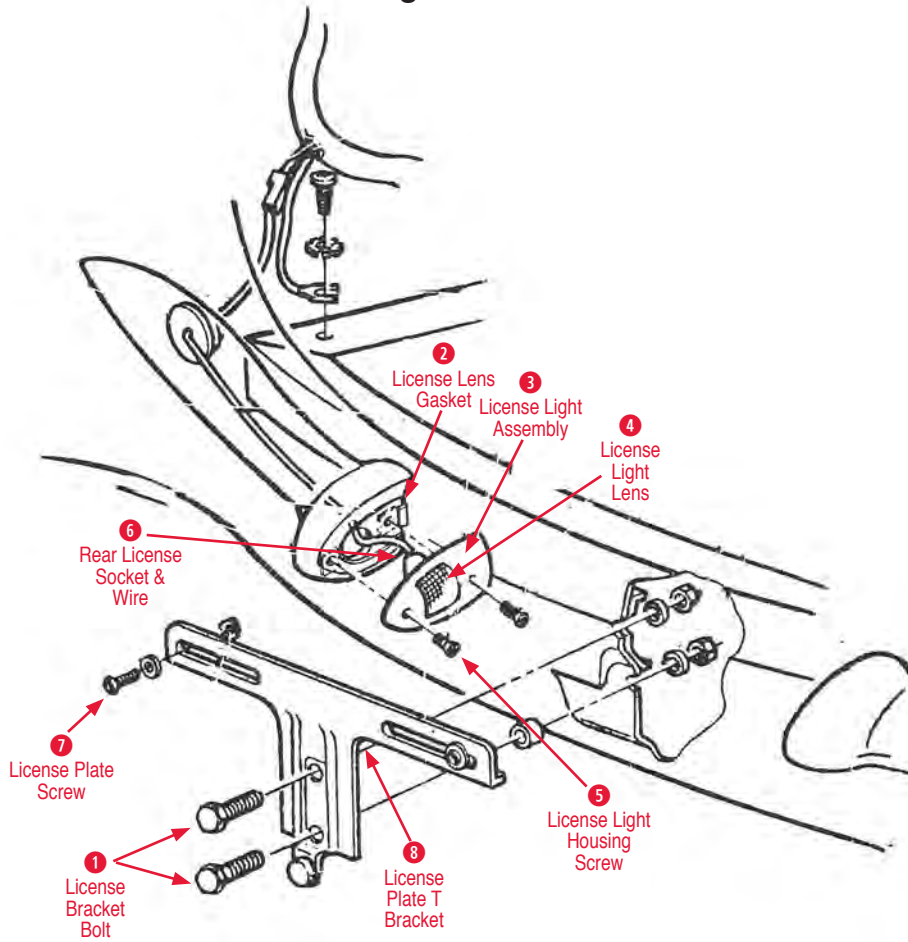

1956-1960 Rear License Light

Bumper Kit with License Light

600094 56-57 Rear Horizontal Bumper Kit with License Lamp - pair $600.00

1 License Bracket Bolt

600057 53-60 Rear License Bracket TR Bolt/Spacer Kit $11.00

2 License Lens Gasket

185127 56-60 License Lens Gasket (pair) $5.50

3 License Light Assembly

310008 56-57 License Light Assembly with Fasteners $109.00

310016 58-60 Rear License Light Assembly with Fasteners (pair) $109.00

4 License Light Lens

310012 56-60 License Light Lens $43.00

License Light Lens Backplate

310013 56-60 License Light Lens Backplate $9.00

5 License Light Housing Screw

170482 56-60 License Lamp Housing Screws 4 Pcs$2.00

170273 61-67 License Light Housing Screw (9 pcs) $4.50

License Light Retainer

310017 58-60 License Light To Bumper Retainer $32.00

License Light Socket

310247 61-62 License Plate Light Socket $13.00

6 Rear License Socket & Wire

490033 56-57 Rear License Socket w/Wire (pr) ...$26.00

490034 58-60 Rear License Socket w/Wire (pr) ...$26.00

7 License Plate Screw

170240 53-62 License Plate Screw Set $3.00

License Plate Screw Insert

170622 61-62 Rear License Plate Screw Insert....$30.00

8 License Plate T Bracket

600056 56-60 Rear License Plate 'T' Bracket.....$16.00

600036 58-60 License Bracket (pair).....$79.00

Wipers & Washers

1953-1956 Washer System