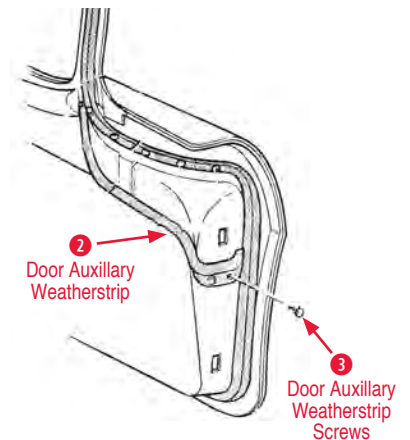

End Cap (please see pg. 64)