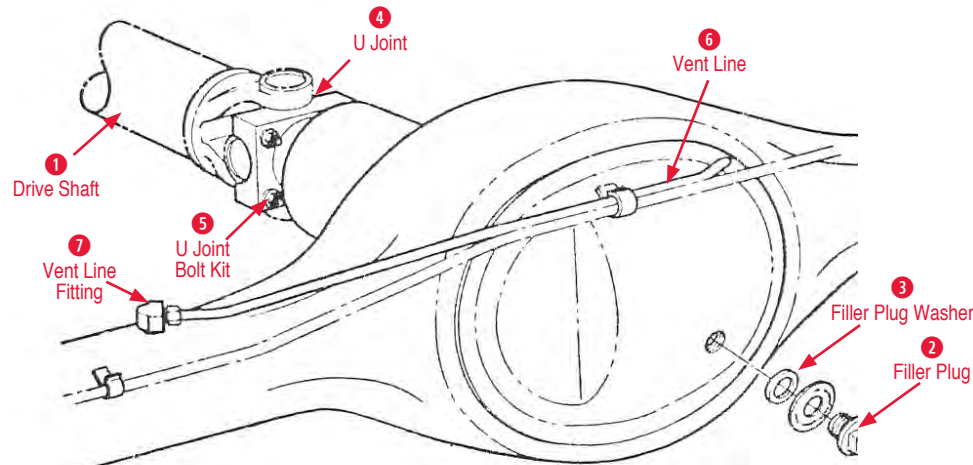

Rear Differential

- **Axle ID Tag**
  120142 55-62 Axle ID Tag 3:36 Gear Ratio $7.00
- **1 Drive Shaft**
  440653 53-55 Drive Shaft 2 1/2 inch Diameter with U-Joint..... $158.00
- 440654 56-62 Drive Shaft 2 1/2 inch Diameter with U-Joint..... $158.00
- **2 Filler Plug**
  440300 56-64 Rear End Filler Plug with Gasket... $16.00
- **3 Filler Plug Washer**
  185034 56-64 Filler Plug Copper Washer $3.00
- **Gaskets**
  185074 56-62 Axle Housing Outer Gasket..... $2.50
- 185075 55-62 Axle Housing Differential Flange Gasket $4.00
- 185076 56-62 Pinion Seal..... $18.00
- **Pinion Crush Sleeve**
  440302 55-66 Pinion Crush Sleeve..... $7.00

- **Pinion Flange Deflector**
  440332 54-79 Pinion Flange Deflector (NOS) $4.00
- **Pinion Seal**
  440833 53-55 Rear End Pinion Seal $60.00
- **Ring Gear Bolt**
  440544 53-79 Ring Gear Bolt (Left Hand Thread) .. $4.00
- **Ring & Pinion Set**
  440578 55-64 Ring & Pinion Set $285.00
- 440579 55-64 Ring & Pinion Install Kit $175.00
- **Transmission Slip Yoke**
  440454 56-62 Trans Slip Yoke 16 Spline..... $127.00
- 440455 56-62 Trans Slip Yoke-26 Spline..... $99.00
- **4 U Joint**
  440209 53-96 Drive Shaft/U-Joint with Fitting..... $15.00
- 440659 53-96 Drive Shaft U-Joint without Fitting.. $20.00
- **5 U Joint Bolt Kit**
  170209 53-69 Drive Shaft U-Joint Bolt Kit..... $7.00
- **6 Vent Line**
  440066 57-62 Positraction Vent Line..... $12.00
- **7 Vent Line Fitting**
  440065 57-62 Rear Vent Line Fitting In Rear End.. $4.00

Rear Axle Bearing		
Rear Axle Bearing		
440607	53-55	Rear Axle Bearing..... $115.00
440047	56-62	Rear Axle Bearing..... $80.00
185029	53-54	Rear Axle Seal..... $27.00

Rear End Lube		
440358	53-10	Posi-Additive $15.00
440271	53-09	Rear End Lube..... $22.00