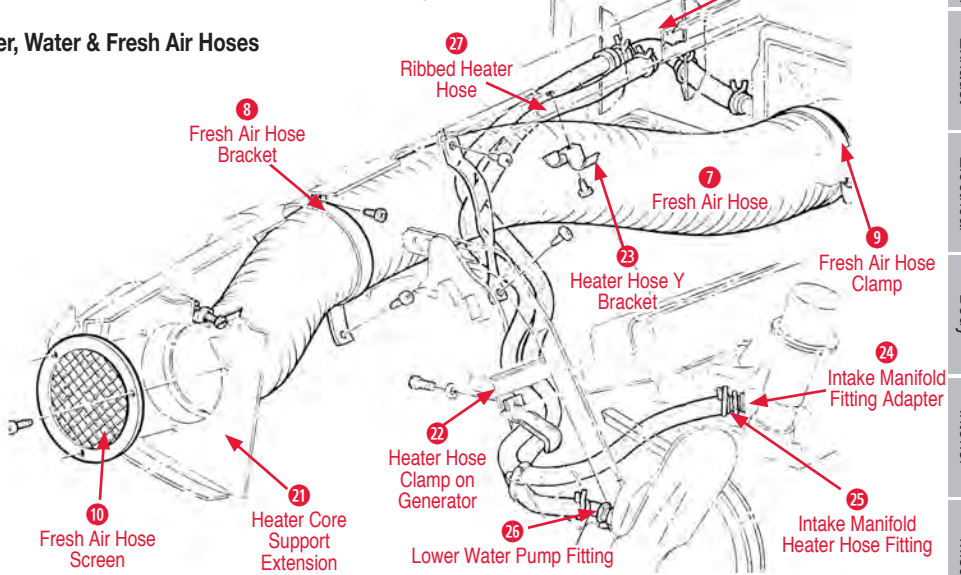

250014 56-62 Heater Hose Fitting on Intake  
Use with 5/8 inch Hose..... \$9.00

**Heater & Defroster System**

**Heater & Defroster Boxes**

**Heater, Water & Fresh Air Hoses**

**26 Lower Water Pump Fitting**