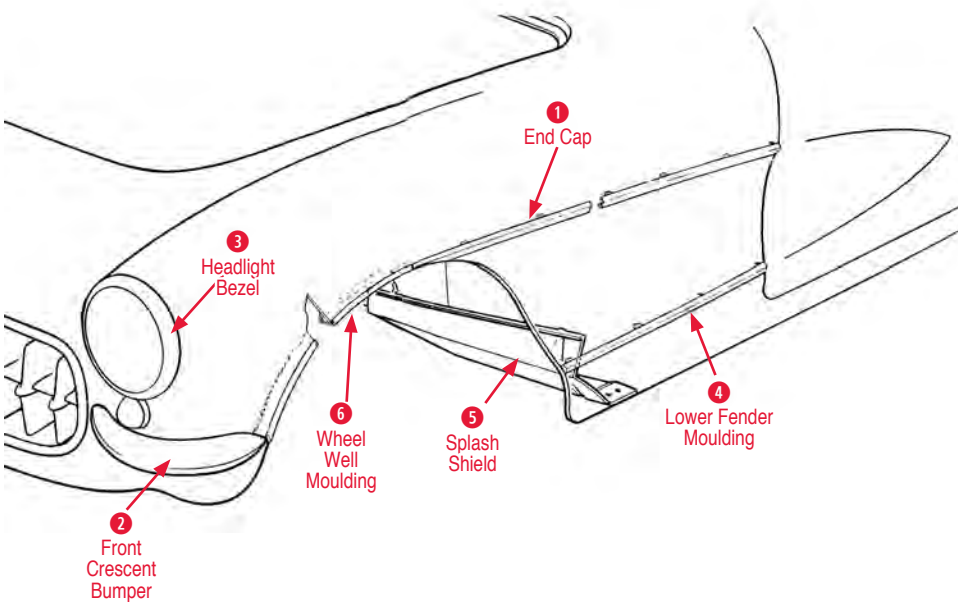

1956-1957 Wheel Well & Fender Mouldings

Emblem Speed Nut

170087 56-62 Emblem 1/8 inch Speed Nut $1.30

1 End Cap

160041 56-58 Door End Cap (pair) $24.00

2 Front Crescent Bumper

600006 56-57 Front Crescent Bumper $199.00

3 Headlight Bezel

240038 56-57 Headlight Bezel Ring $140.00

4 Lower Fender Moulding

160020 56-61 RH Lower Fender Moulding $44.00

160021 56-61 LH Lower Fender Moulding $44.00

Moulding Retainer

170713 56-61 Side Fender Molding Retainer Kit $2.00

Parking Lamp

310003 53-57 Park Light Housing U Bracket $17.00

310004 53-57 Park Light Lens Bezel $15.00

310007 53-62 Parking Lamp Lens $30.00

Rear Upper & Lower Moulding Retainer

130236 56-61 Rear Upper & Lower Mldg Retainer. $3.50

Side Flag

165010 57-60 Side Flag (pair) $83.00

5 Splash Shield

400080 56 Splash Shield (pair) $61.00

400081 57 Splash Shield (pair) $75.00

400082 58-62 LH Splash Shield $47.00

400085 58-62 RH Splash Shield $47.00

Splash Shield Mount Kit

170781 56-57 Splash Shield Mount Kit $17.00

400189 58-60 Splash Shield Mount Kit $16.00

170606 61-62 Splash Shield Mount Kit (56 pcs)... $10.00

Splash Shield Seal

185317 56-62 Splash Shield Seal (pair) $20.00

Splash Shield Staples

170016 56-67 Splash Shield Staples (25 pcs) $6.00

6 Wheel Well Moulding

160006 56-57 Wheel Well Mouldings $70.00