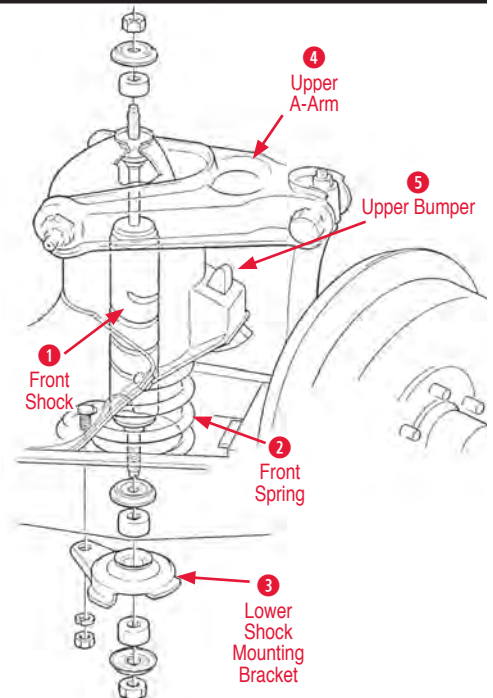

5 Upper Bumper

440258 53-82 Upper A-Arm Bumper (pair) $15.00

440021 53-62 Front Bumper Kit (4 pcs) $25.00