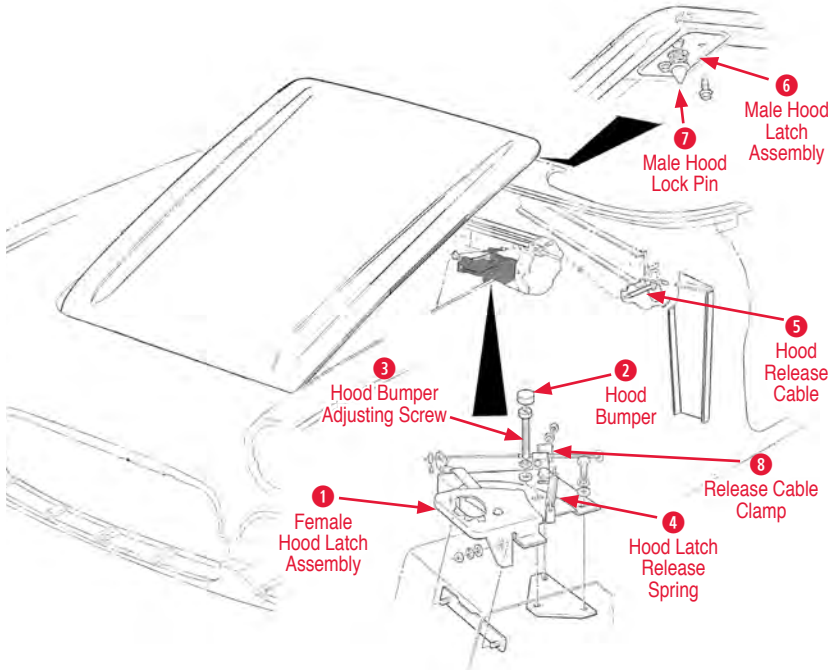

1958-62 Hood Latch