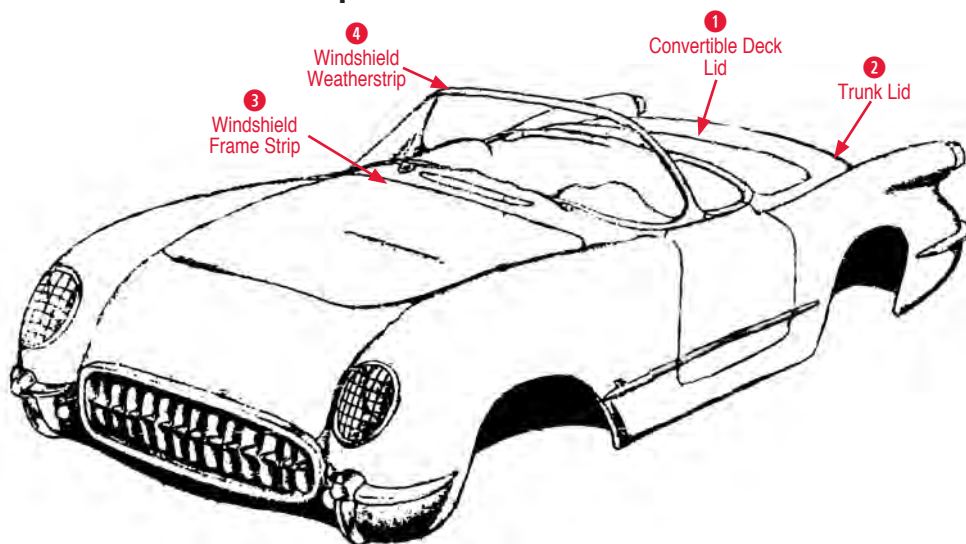

1953-1955 Weatherstrips

- **1 Convertible Deck Lid**
  460106 53-58 Deck Lid Weatherstrip $13.00
- **Hood**
  460141 53-57 Hood Ledge Weatherstrip $11.00
- **2 Trunk Lid**
  460066 53-58 Trunk Lid Weatherstrip $18.00
- **Windshield End Frame Shim Shim Seal**
  185087 56-62 Windshield End Frame Shim Seal
  each (6 required) $1.75
- **3 Windshield Frame Strip**
  460021 53-55 Windshield Frame Strip $13.00
- **4 Windshield Weatherstrip**
  460007 53-55 Windshield Weatherstrip $44.00

1956-1962 Weatherstrips

- **1 Convertible Deck Lid**
  460106 53-58 Deck Lid Weatherstrip $13.00
  460107 59-62 Weatherstrip Top Cover
  (Deck Lid).....$15.00
  460239 61-62 Weatherstrip Deck Lid with Molded
  Ends $49.00
- **2 Cowl Vent**
  460145 53-62 Cowl Vent Weatherstrip.....$12.00
- **Door Auxillary**
  460008 56-59 Door Auxiliary Weatherstrip (pair) ..$41.00
  460009 59-62 Door Auxiliary Weatherstrip (pair) ..$41.00
  460034 56-62 Door Auxiliary Weatherstrip Push-In
  Fasteners (4 piece Kit) $2.50
  170426 56-62 Door Aux Weatherstrip Screws (8) ..$3.00
- **3 Door Main**
  460001 56-58 LH Door Main Weatherstrip $34.00
  460002 56-58 RH Door Main Weatherstrip $34.00
  460003 59-60 LH Door Main Weatherstrip $42.00
  460004 59-60 RH Door Main Weatherstrip $42.00
  460010 61-62 RH Door Main Weatherstrip $54.00
  460011 61-62 LH Door Main Weatherstrip $54.00
- **Door Main Weatherstrip Screws**
  170397 56-58 Door Main Weatherstrip Screws (18)$6.00
- **Door Mount Hole Retainers**
  460019 59-60 Door Weatherstrip Mount Hole Retainer
  Set (54 pieces).....$13.00
  460014 61-62 Door Weatherstrip Mount Hole Retainer
  Set (40 Pcs) $13.00
- **Door Post Retainer Screws**
  170480 56-62 Door Post Weatherstrip Retainer
  Screws (6 pcs) $2.00
- **Door Post Weatherstrip Clips**
  460248 59-60 Clip Set Door Post Weatherstrip
  (22 pcs) $37.00
  460246 61-62 Clip Set Door Post Weatherstrip
  (18 pcs) $32.00
  460247 62 Clip Set Door Post Weatherstrip
  (22 pcs) $37.00
- **4 Header**
  460071 56-62 Soft Top Header Weatherstrip $25.00
  460072 56-58 Header Bow Weatherstrip Retainer
  Stainless Steel (2 pcs) with Screws$33.00
  460073 56-62 Header End Filler Wedges (pair) ...$19.00
- **5 Hood Ledge**
  460141 53-57 Hood Ledge Weatherstrip $11.00
  460143 59-60 Hood Front Rubber Seal (Air Dam)$28.00
  460142 58-62 Hood Ledge Weatherstrip $10.00