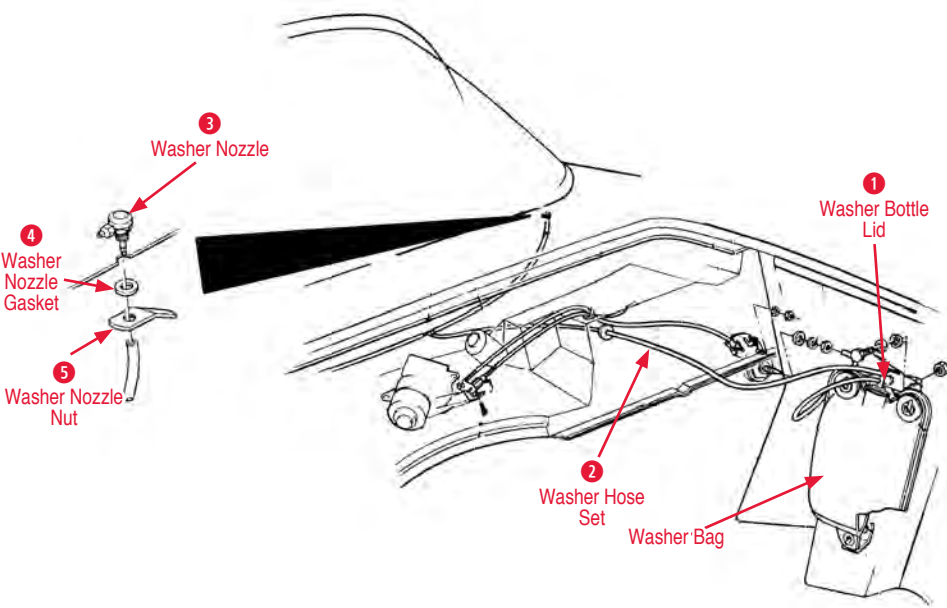

**Wipers & Washers**

**1953-1956 Washer System**

**1 Washer Bottle Lid**

480179 53-55 Washer Bottle Lid with Label (includes gasket).....\$94.00

**2 Washer Hose Set**

480063 56-57 Washer Hose Set .....\$28.00