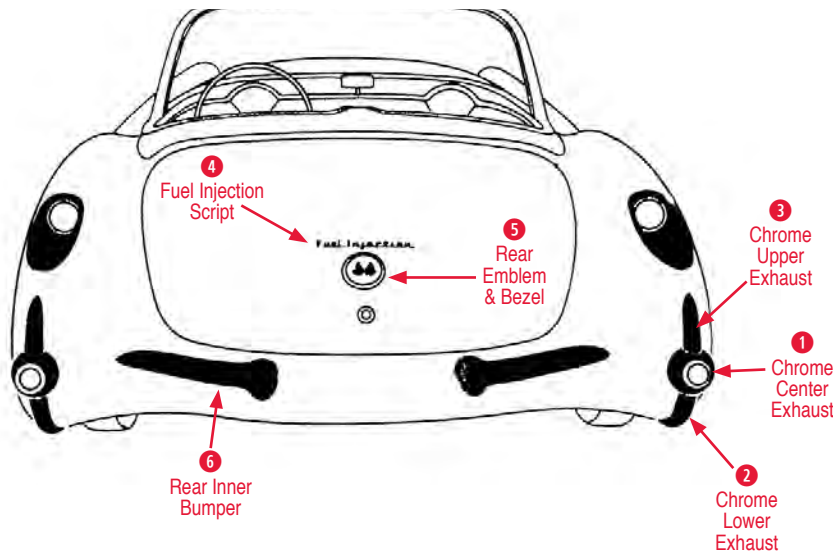

1956-1957 Rear Trim

1 Chrome Center Exhaust

- 600013 56-57 Chrome Center Exhaust.....$114.00
- 2 Chrome Lower Exhaust
- 600014 56-57 Chrome Lower Exhaust.....$125.00
- 3 Chrome Upper Exhaust
- 600012 56-57 Chrome Upper Exhaust.....$59.00
- 4 Fuel Injection Script
- 5 Rear Emblem & Bezel
- 165001 56-57 Emblem Front or Rear.....$60.00
- 165002 56-57 Bezel Front or Rear $45.00
- 6 Rear Inner Bumper
- 600009 56-57 LH Rear Inner Horizontal Bumper$255.00
- 600010 56-57 RH Rear Inner Horizontal Bumper$255.00

1958-1960 Rear Trim

1 Rear Emblem & Bezel

- 165004 58-62 Emblem Front or Rear Gold Letters$76.00
- 165006 58-62 Emblem Bezel Kit Front & Rear.....$45.00
- 165005 58-62 Front or Rear Emblem (Silver/Red)$76.00

2 Rear Reflector & Bezel

- 160023 58-60 Rear Reflector Kit includes 2 Reflectors, 2 Bezels, Fasteners.....$86.00
- 160024 58-60 Rear Reflector.....$23.00
- 160025 58-60 Rear Reflector Bezel $24.00
- 160026 58-60 Rear Reflector Mount Kit (includes Retainer & Nut).....$9.00