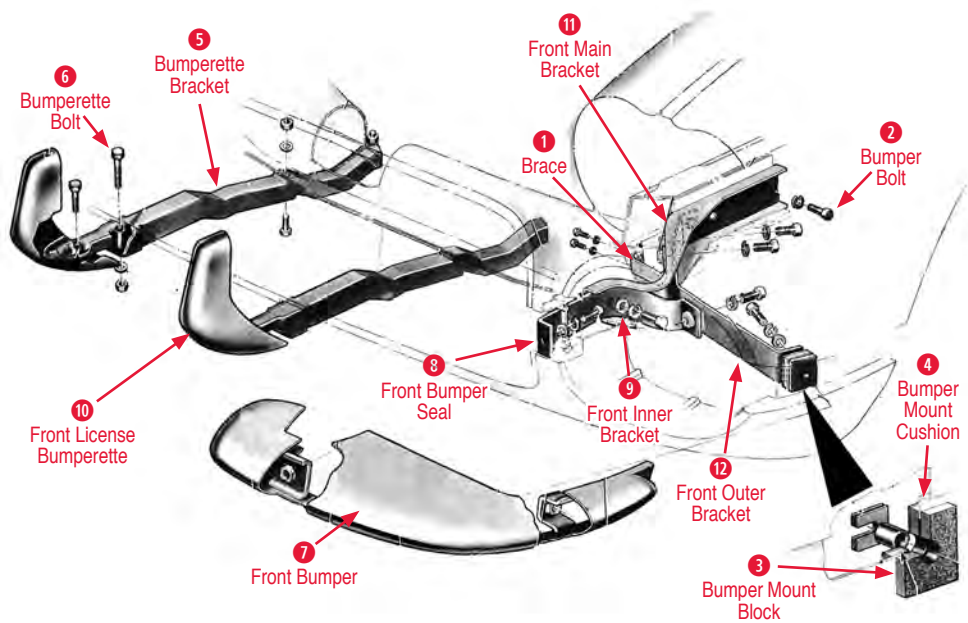

1958-1962 Front Bumper

1 Brace

- 600029 58-62 LH Front Bumper Brace (Front X-member to Main Brace) ... $24.00
- 600030 58-62 RH Front Bumper Brace (Front X-member to Main Brace) ... $24.00

2 Bumper Bolt

- 170217 58-62 Front Bumper Bolt Kit (64 pcs) Replacement.....$20.00
- 170912 58-62 Front Bumper Bolt Kit (TR & M Headmark Bolts), side position $40.00

3 Bumper Mount Block

- 600019 53-55 Bumper Mount Block & Spacer Kit Front & Rear 8 Cushions 4 Spacers$80.00
- 600186 58-60 Bumper Mount Block & Spacer Set$33.00

4 Bumper Mount Cushion

- 600187 58-62 Bumper Mount Cushion $2.50
- 600185 61-62 Front Bumper Cushion & Spacer Kit$17.00

Bumper Retainer Clip Set

- 600204 53-12 Bumper Retainer Clip Set (4 pcs) $6.00

5 Bumperette Bracket

- 600041 61-62 Bumperette Brackets (pair) $79.00

6 Bumperette Bolt

- 170218 58-62 Front License Bumperette Bolt&Spacer Kit with Correct WB Bolt $14.00