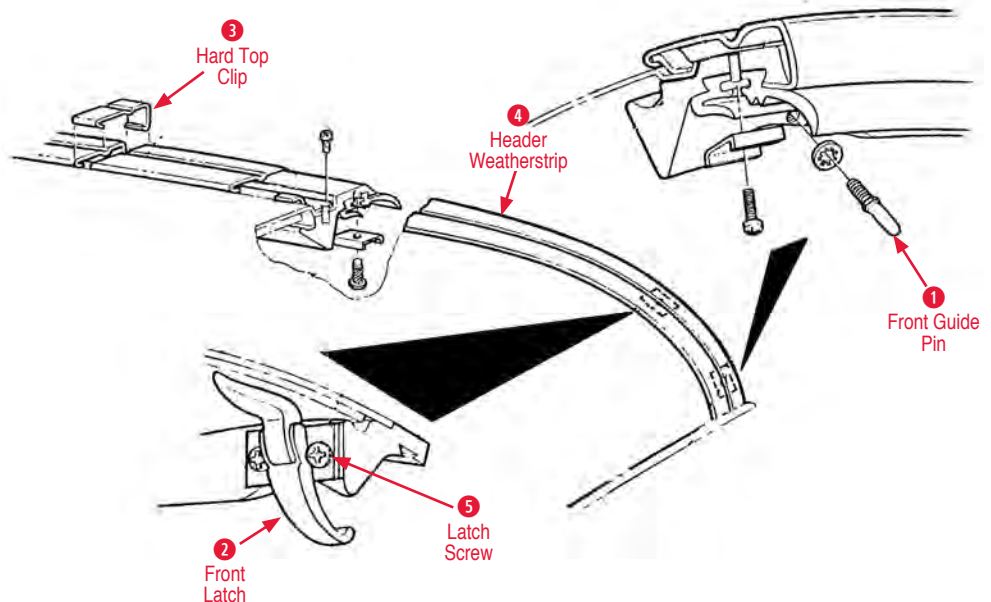

Hard Top Clips & Latches

- **1 Front Guide Pin**

  230004 56-62 Hard Top Front Guide Pin $10.00

- **2 Front Latch**

  230001 56-62 LH Hard Top Front Latch..... $131.00
  230002 56-62 RH Hard Top Front Latch..... $131.00
- **Front Latch Cover**
  360020 56-62 Front Latch Cover..... $45.00

- **3 Hardtop Clip**

  230031 57-62 Hardtop Upper Center Window Clip $13.00