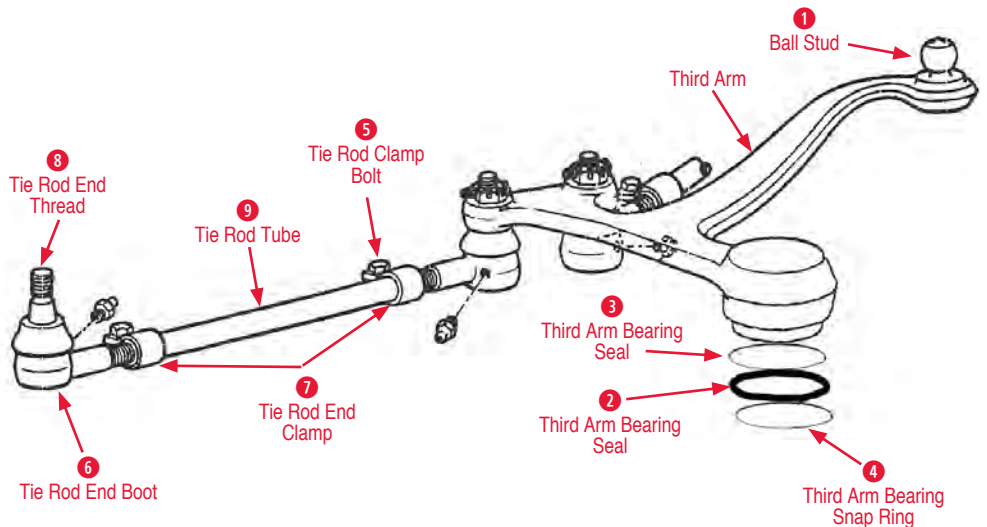

- **8 Tie Rod End Thread**
  440024 56-62 RH Tie Rod End Thread.....$50.00
- 440025 56-62 LH Tie Rod End Thread $50.00
- **9 Tie Rod Tube**
  440000 53-62 Tie Rod (Complete) $145.00
- 440023 56-62 Tie Rod Tube with Clamps $24.00

Rack & Pinion Kits	
440752 58-62	Steeroids Rack & Pinion Kit.$2,500.00
440753 53-57	Steeroids Rack & Pinion Kit.$2,500.00
440821 58-62	Power Rack & Pinion $2,000.00
440822 58-62	Manual Rack & Pinion $1,500.00