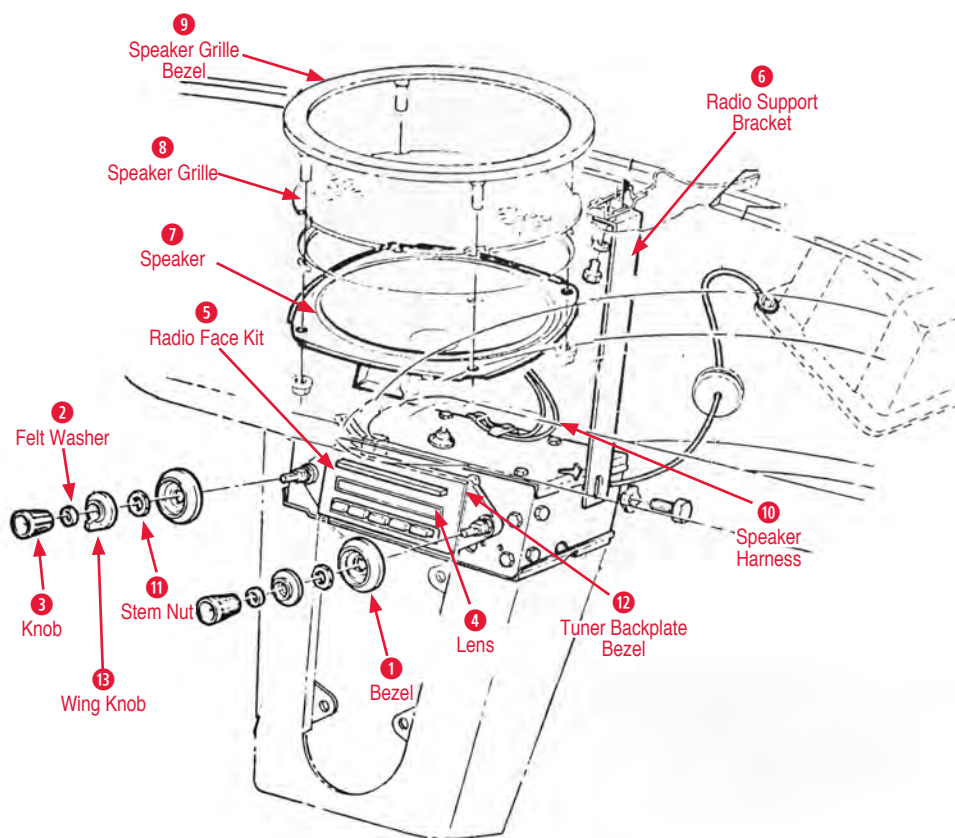

2 Felt Washer

- 330070 56-62 Radio Knob Felt Washer (pair).....$4.00

Radio Instruction Sheet (see pg. 73)

3 Knob

- 330050 56-57 Radio Knob (pair).....$43.00
- 330016 58 Knob 1 req for Volume Control.....$22.00
- 330017 58-60 Radio Knob for Tuner (1 Required for 58, 2 Required for 59-60).....$22.00
- 330018 61-63 Radio Knob (2 required).....$22.00

4 Lens

- 330005 56-57 Radio Lens with Numbers.....$33.00
- 330006 58-62 Radio Lens with Numbers.....$33.00

Radio

- 330264 58 Wonderbar AM-FM Stereo Radio $700.00
- 330117 58 Wonderbar Stereo (Replacement)$700.00
- 330214 58-62 KH 100 Watt Stereo/Cassette.....$240.00
- 330118 59 Wonderbar Stereo (Replacement)$700.00
- 330265 59-60 Wonderbar AM-FM Stereo Radio $700.00
- 330119 61 Wonderbar Stereo (Replacement)$700.00
- 330266 61-62 Wonderbar AM-FM Stereo Radio $700.00

5 Radio Face Kit

- 330013 58-60 Radio Face Kit with Black Letters $179.00
- 330014 58-60 Radio Face Kit with White Letters $179.00
- 330015 61-62 Radio Face Kit.....$179.00

6 Radio Support Bracket

- 330012 58-62 Radio Support Bracket.....$16.00

7 Speaker

- 330007 58-67 Radio Speaker with Coil.....$35.00
- 330090 58-67 Dual Speaker Model SP-442.....$50.00
- 330091 58-67 Dual Speaker Hi-Grade Pioneer.....$90.00
- 280845 58-62 Kick Panel with KHE Speaker.....$150.00
- 330275 58-82 Retro Speaker (6 x 9 inch).....$76.00

8 Speaker Grille

- 330008 58-59 Speaker Grille - Raised.....$43.00

9 Speaker Grille Bezel

- 330002 53-57 Speaker Grille Bezel.....$87.00
- 330003 53-57 Speaker Grille Set 3 Pieces.....$70.00

Speaker Grille Emblem

- 330001 53-57 Radio Speaker Grille Emblem.....$125.00

10 Speaker Harness

- 330073 58-67 Radio Speaker Harness Set (2 pieces) Connects to Radio & Speaker.....$12.00

11 Stem Nut

- 330022 56-62 Radio Tuner and Volume Stem Nuts$3.00

12 Tuner Backplate Bezel

- 330025 59-60 Radio Back Plate Bezel (Chrome) . $15.00
- 330170 61-62 Radio Backplate & Bezel.....$52.00

13 Wing Knob

- 330020 58 Tone Control Wing Knob.....$12.00

Radio Knob & Spacer Sets

330026 58	Radio Knob, Tone Control, Tuner Spacer, Nut Set.....	$89.00
330027 59-60	Radio Knob Escutcheons, Inserts, Tone Knob, Spacer, Nut Set without Knobs.....	$89.00
330028 61-62	Radio Knob Escutcheons, Inserts, Tone Knob, Spacer, Nut Set without Knobs.....	$79.00