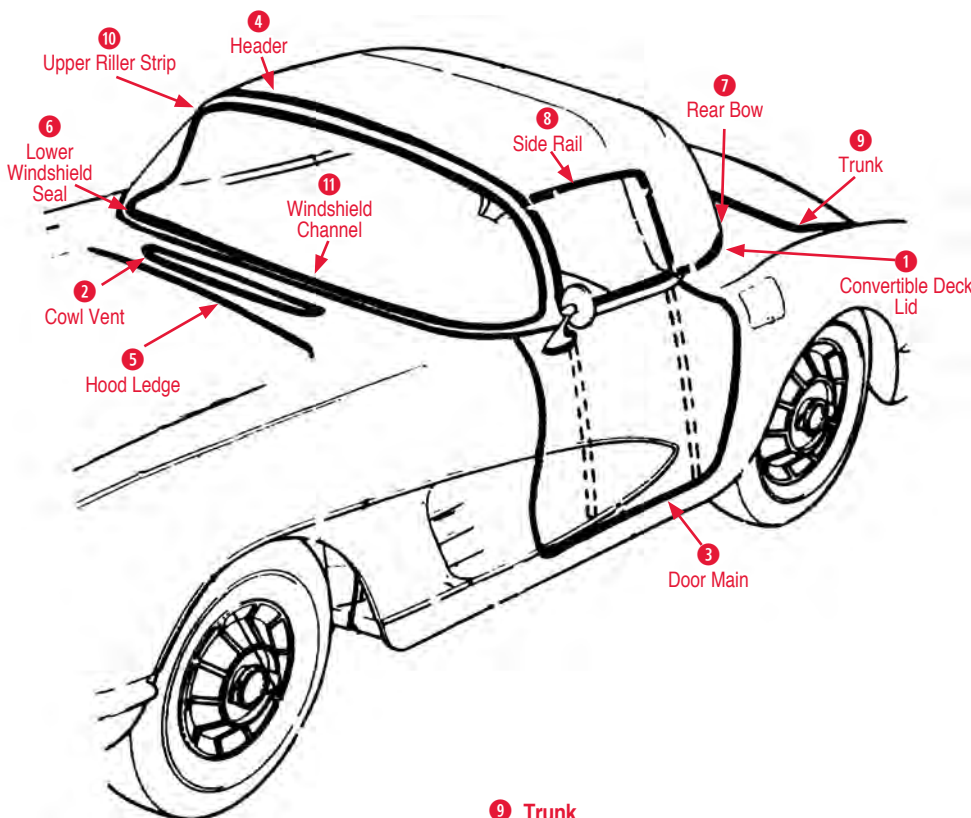

- **6 Lower Windshield Seal**
  460111 56-62 Windshield Frame Weatherstrip.....$15.00
- **7 Rear Bow**
  460077 54-57E Rear Bow Seal Beige Mohair $40.00
  460079 56-60 Soft Top Rear Bow Weatherstrip ...$21.00
  460078 57L-58 Rear Bow Seal Black Mohair $40.00
  460081 61-62 Rear Bow Weatherstrip $15.00
- **Rear Bow Filler Extensions**
  460080 56-60 Rear Bow Filler Extensions (pair)...$50.00
  460083 61-62 Rear Bow Filler Extensions (pair)...$50.00
- **Rear Bow Hold In Cord**
  460082 61-75 Rr Bow Weatherstrip Hold In Cord...$4.00
- **8 Side Rail**
  460074 56-62 Convertible Side Rail Weatherstrip
  Set.....$70.00
  460075 56-62 Side Rail Retainer Set (6 pcs).....$30.00
- **9 Trunk**
  460066 53-58 Trunk Lid Weatherstrip $18.00
  460067 59-62 Weatherstrip Trunk Lid $25.00
- **10 Upper Filler Strip**
  460110 56-62 Filler Strip Upper Windshield to
  Frame.....$8.00
- **11 Windshield Channel**
  460109 56-62 Weathersrip Windshield Seal $37.00
- **Windshield End Frame Shim Shim Seal**
  185087 56-62 Windshield End Frame Shim Seal
  each (6 required) $1.75

Weatherstrip Adhesive

- 460212 53-09 Black Weatherstrip Adhesive ...$16.00
- 460213 53-09 3M Yellow Adhesive (5 oz) $15.00
- 460214 53-09 3M Clear High Strength
  Adhesive.....$28.00

- Frame
- Suspension
- Steering
- Brakes
- Engine
- Fuel System
- Cooling Sys
- Head/Defrost
- Transmission
- Exhaust
- Electrical
- **Body**
- Interior
- Misc.
- Index
- Order Form