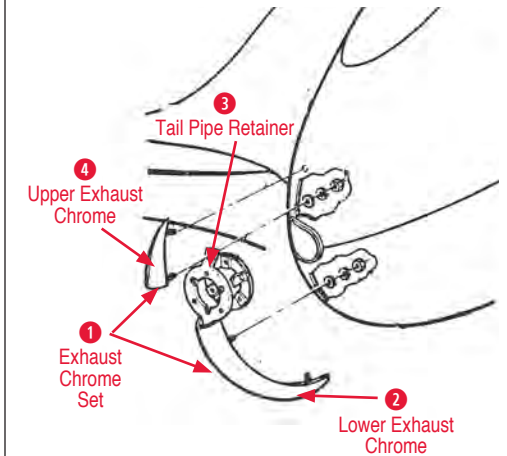

Rear Bumper

1956-1957 Rear Exhaust Chrome