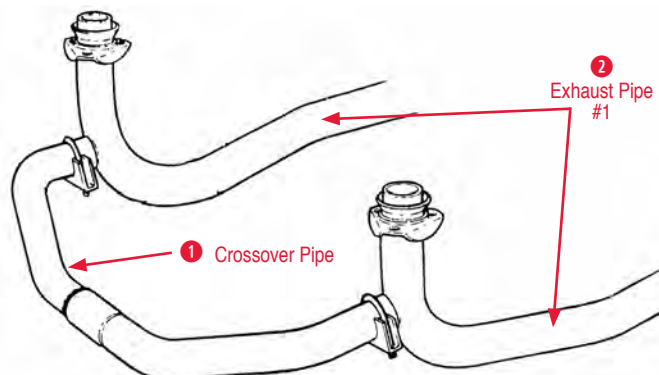

Exhaust Manifold

1 Donut	150039 57-74 Exhaust Donut Seal (2 inch)	$4.00
	150040 57-74 Exhaust Donut Seal (2-1/2 inch)	$6.00
2 Donut Sleeve	150164 53-82 Exhaust Donut Sleeve (2 inch).....	$9.00
	150165 62-82 Exhaust Donut Sleeve (2-1/2 inch) ..	$9.00
3 Exhaust Manifold	150001 56 LH Exhaust Manifold (2 inch) 3 Bolt	$240.00
	150002 56 RH Exhaust Manifold (2 inch) 3 Bolt	$290.00
	150003 57 LH Exhaust Manifold	$223.00
	150004 57 RH Exhaust Manifold #976 with Fl.	$233.00
	150005 57 RH Exhaust Manifold #976 Except Fuel Injection	$235.00
	150006 58-65 RH Exhaust Manifold (2 inch)	$230.00
	150020 58-61 RH Exhaust Manifold (2 inch) with Fuel Injection	$213.00
	150021 58-63 LH Exhaust Manifold (2 inch)	$200.00
	150009 62-63 LH Exhaust Manifold (2-1/2 inch) ..	$219.00
	150008 62-65 RH Exhaust Manifold (2-1/2 inch) ..	$230.00
	150280 62-65 RH Exhaust Manifold (2-1/2 inch) ..	$80.00
	150010 62-65 RH Exhaust Manifold w/Fuel Injection	$225.00
4 Exhaust Manifold Bolt	150122 55 Exhaust Manifold Bolt Set	$29.00
	170065 56-79 Exhaust Manifold Bolt Set	$19.00
	170064 62-65 Exhaust Manifold Bolt Set	$22.00