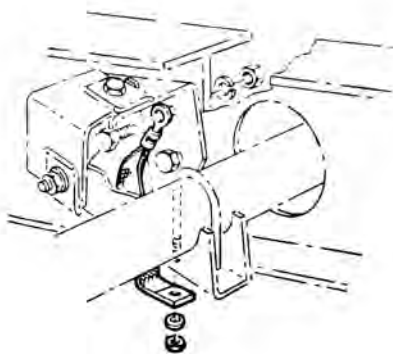

Ground Straps

Ground Strap Kit

- 330154 55-60 Ground Strap Set (8 pcs) $32.00
- 330155 61-62 Ground Strap Kit.....$32.00

Ground Wire to Valve Cover

- 330156 58-62 Radio Ground Wire to RH Valve Cover.....$13.00

Decals

Decals

Acrylic Paint Notice

- 120043 58-61 Acrylic Paint Notice Decal $3.00

Air Cleaner

- 120001 58-61 Air Cleaner Decal FI Instructions $4.50
- 120002 62 FI Air Cleaner Instruction Decal $4.50

Axle ID Tag

- 120142 55-62 Axle ID Tag 3:36 Gear Ratio $7.00
- 120184 55-62 Axle ID Tag 3:70 Gear Ratio $6.00

Cooling System

- 120077 54-57 Cooling System Caution Decal $4.00
- 120079 58-62 Radiator Caution Decal (3764584) ..$3.00
- 120080 56-62 Radiator & Tank Caution Decal (56-57) Radiator Expansion Tank (61-62)....$3.00
- 120082 60-62 Harrison Metal Plate Decal.....$20.00
- 120083 60-62 Harrison Metal Plate with Part# & Date (Specify Date).....$40.00
- 120081 61-62 Expansion Tank Caution Decal.....$3.00
- 120078 61-72 Harrison Aluminum Radiator Decal $3.00
- 120084 62-63 Harrison Metal Plate for Radiator...$10.00
- 120085 60-62 Metal Radiator Tag Screws (pair) $3.00
- 120087 62-64 Cooling System Caution Decal On Shroud $3.00
- 120090 60-61 Harrison Aluminum Radiator Decal . $5.00

Generator

- 120042 53-62 Generator Red Circle Tag Field $3.00

Heating System

- 120033 56-62 Heater Core Housing Decal #124 (1 Required).....$3.00

Jacking Instructions

- 120053 53-60 Jacking Instructions Decal.....$4.50
- 120054 61-62 Jacking Instructions Decal Reg Tire Code 378044.....$4.50

Oil Cap Decal

- 120064 56-58 Oil Cap Decal (Cleaning Instructions)$3.00

Oil Filter

- 120065 59-61 Oil Filler Cap Cleaning Decal $4.50
- 120062 55-57 Oil Filter Decal P-131 .....$3.00

- 120063 58-67 Oil Filter Decal PF141 .....$3.00

PCV Valve Tag

- 120385 62-64 PCV Valve Tag 590.....$4.00

Rear Window Decal

- 120181 53-62 Rear Window Warning Tag.....$3.00

Transmission

- 120426 61-62 Axle Identification Tag $6.00
- 120066 57-58 Positraction Warning Decal.....$4.00
- 120067 59-62 Positraction Warning Decal.....$4.00
- 120428 58-62 Positraction Metal Tag.....$9.00

Valve Cover Decal