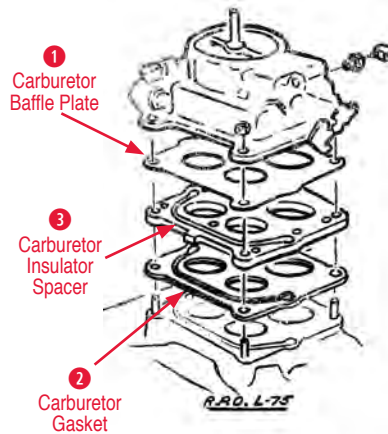

Fuel Filter Spring & Seal

- 410161 59-66 Fuel Filter Spring & Seal Kit $6.00

5 Fuel Inlet Gasket

- 185376 59-82 Carb Fuel Inlet External Gasket.....$2.50

Idle Vent Tube

- 410413 57-62 Idle Vent Tube (long) $55.00
- 410414 58-62 Idle Vent Tube (short).....$55.00

6 Intake Stud

- 170544 56-67 Carburetor Base Intake Stud & Nut Set.....$6.00

Vacuum Advance Fittings

- 410009 53-57 Carb Vac Takeoff Fitting (Rear)$13.00
- 410010 56-57 Carb Vacuum Plug Slotted (Front)$9.00
- 410011 58-62 Carb. Vacuum Plug (Front) Hex. $9.00
- 410012 58-61 Carb. & FI Vacuum Fitting (Rear)$13.00
- 410013 58-62 Vac Advance Stud in Manifold ...$9.00
- 410017 53-74 Vac. Advance Clip on Intake $6.00
- 410375 62 Vac Advance Hollow Stud & Nut$9.00