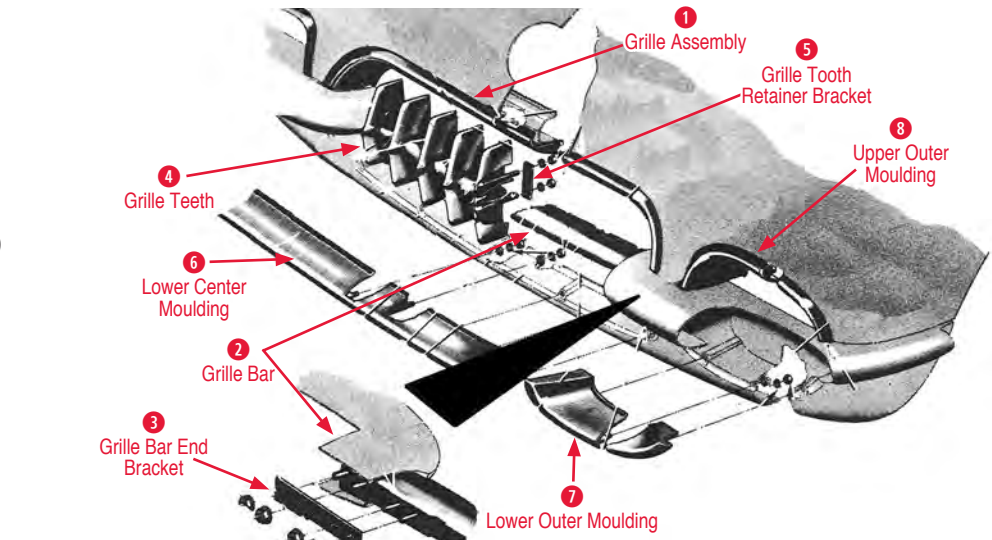

1958-1960 Grille

- **1 Grille Assembly**
  420015 58-60 Grille Assembly.....$439.00
- **2 Grille Bar**
  420017 58-60 Grille Bar $99.00
- **3 Grille Bar End Bracket**
  420018 58-60 Grille Bar End Bracket (pair) $15.00
- **4 Grille Teeth**
  420016 58-60 Grille Teeth Set of 9 with Mount Kit$279.00
  420009 53-60 Grille Tooth #1 (58-60 2 req).....$32.00
  420010 53-60 Grille Tooth #4 (58-60 4 req).....$32.00
- **Grille Teeth Mounting Kit**
  420019 58-60 Grille Teeth Mounting Kit.....$38.00
- **5 Grille Tooth Retainer Bracket**
  420013 53-60 Grille Teeth Backplate Bracket.....$2.00
- **6 Lower Center Moulding**
  420022 58-62 Grille Center Lower Moulding.....$626.00
- **7 Lower Outer Moulding**
  420025 58-62 LH Lower Outer Grille Moulding $78.00
  420026 58-62 RH Lower Outer Grille Moulding $78.00
- **Moulding Nut & Washer Set**
  170000 58-62 Grille Surround Moulding Nut & Washer Set (84 pcs).....$5.00

- **Upper Center Moulding**
  420021 58-62 Upper Center Grille Molding.....$610.00

- **8 Upper Outer Moulding**
  420023 58-62 LH Upper Outer Grille Moulding.....$78.00
  420024 58-62 RH Upper Outer Grille Moulding.....$78.00