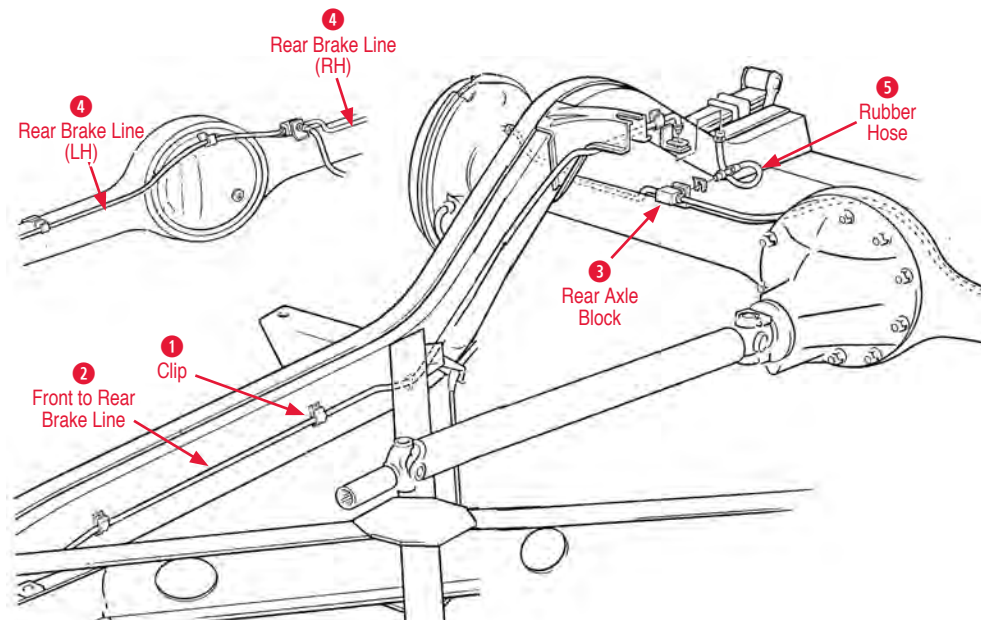

Rear Brake Lines

1 Clip
500144 53-66 Brake Line Clip $4.50
500138 56E Gas/Brake Line Clip for 5/16 in Line $5.00
500139 56-58 Clip for 3/8 inch Gas & Brake Line 56Late-58Early Frame Clip $6.00
500141 58-62 Brake & Fuel Line Clip Set (11 pcs)$30.00
500142 63-82 Brake Line Clip (Rear Crossover) ...$4.50
2 Front to Rear Brake Line
500107 56-62 Brake Line Front to Rear (stainless steel) $55.00
500407 56-62 Brake Line Front To Rear - Steel...$45.00
3 Rear Axle Block
500163 53-62 Rear Axle Block $20.00
4 Rear Brake Line
500121 56-62 Rear Brake Line Set (stainless steel) $40.00
500421 56-62 Rear Brake Line Set LH & RH (steel) $30.00
500122 56-62 Rear Brake Line RH (stainless steel) $15.00
5 Rubber Hose
500131 53-62 Rubber Brake Hose (3 required)....$15.00