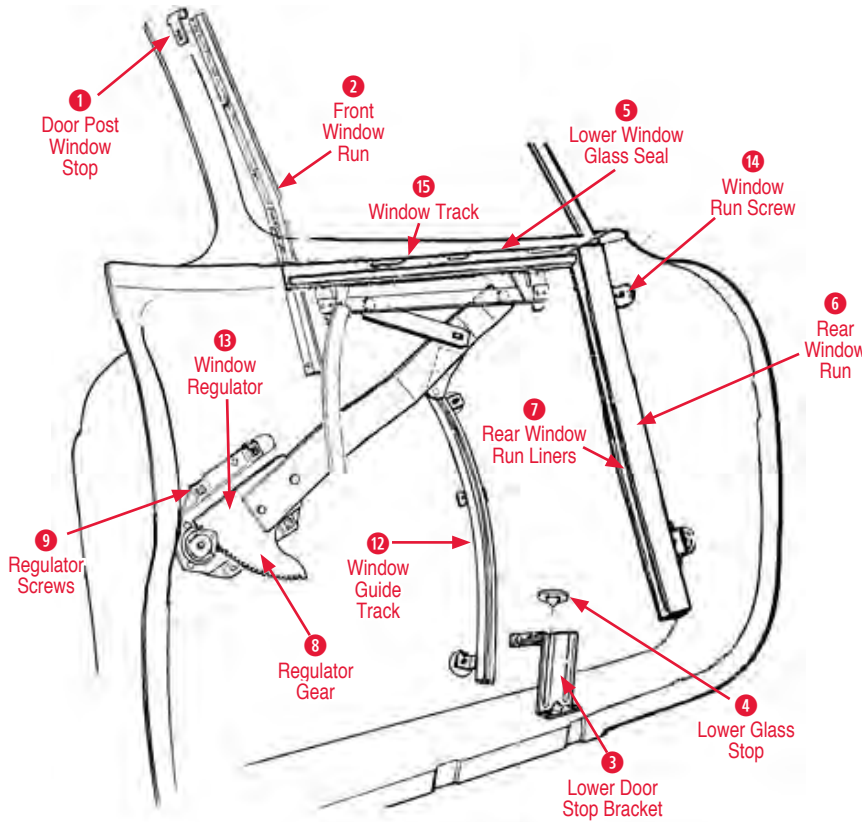

Window Regulator & Runs

1 Door Post Window Stop

- 130021 56-58 Upper Window Stops with Rivets...$32.00
- 130194 56-62 Upper Window Stop Repair Kit $37.00

Front Window Guide

- 130149 57L-62LH Door Front Window Guide.....$100.00
- 130163 57L-62RH Door Front Window Guide $100.00

2 Front Window Run

- 130006 56-62 Front Window Run (pair) $84.00
- 130007 56-62 Front Window Run Mount Kit $6.00

3 Lower Door Stop Bracket

- 130056 56-62 RH Lower Door Stop Bracket.....$23.00
- 130057 56-62 LH Lower Door Stop Bracket $23.00

4 Lower Glass Stop

- 130197 56-62 Lower Door Glass Stop (pair).....$12.00

5 Lower Window Glass Seal

- 130009 56-62 Lower Side Door Glass Seal (pair) $33.00

6 Rear Window Run

- 130359 56-62 LH Rear Window Run.....$49.00
- 130360 56-62 RH Rear Window Run.....$49.00

7 Rear Window Run Liners

- 130008 56-67 Rear Window Run Liner (pair).....$12.00

8 Regulator Gear

- 130250 56-62 Window Regulator Gear.....$26.00

9 Regulator Screws

- 170315-8537 56-62 Window Track & Regulator Screws (6 pcs) $3.50

10 Upper Window Bumper

- 130031 56-62 Upper Window Stop Bumper Set for Inside Door (4 pcs) $10.00

11 Upper Window Stop Reinforcement

- 130032 56-62 Upper Window Stop Reinforcement In Door $17.00

Window Glass (specify RH or LH)

- 940016 56-62 Window Glass (Non-Dated) tinted ..$90.00
- 940017 56-62 Window Glass (Dated) tinted $105.00
- 940018 56-62 Window Glass (Non-Dated) clear ..$90.00
- 940019 56-62 Window Glass (Dated) clear $120.00
- 940068 56-62 Window Glass Assby (pair) $498.00

Window Frame

- 130112 56-62 Door Window Frame $139.00

12 Window Guide Track

- 130010 56-62 LH Window Regulator Guide Track$42.00
- 130012 56-62 RH Window Regulator Guide Track $42.00

13 Window Regulator

- 130905 56-62 Manual Window Regulator $199.00

14 Window Run Screw

- 170620 56-62 Door Glass Rear Channel Screw Kit. $3.50

15 Window Track

- 130120 56-62 LH Lower Window Track.....$50.00
- 130121 56-62 RH Lower Window Track $50.00
- 130196 56-62 Window Track & Reg Roller with Rivet.....$25.00

Window Track Guide

- 130330 56-62 Window Glass Track Guide.....$34.00

Glass Mounting Tape

- 130361 56-67 100 Foot Roll of Glass Mounting Tape $75.00
- 130362 56-62 Door Glass Mounting Tape (2 x 49 inches) (pair).....$8.00