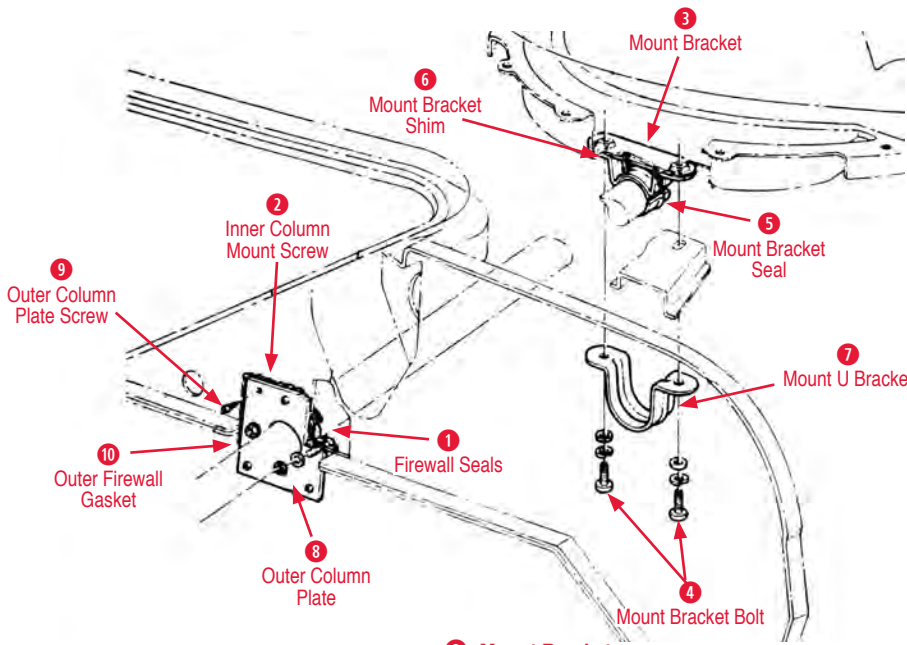

Steering Column

- **1 Firewall Seals**
  185052 53-62 Inner Column Hard Seal Collar on Firewall.....$33.00
  185053 56-62 Inner Column Soft Seal on Firewall . $6.00
- **2 Inner Column Mount Screw**
  170984 53-62 Steering Column Inner Grommet Mounting Screw Kit.....$2.00

- **3 Mount Bracket**
  350227 53-62 Under Dash Steering Column Mount Bracket.....$24.00
- **4 Mount Bracket Bolt**
  170735 60-62 Mount Bracket Bolt Kit (6 pcs).....$4.00
- **5 Mount Bracket Seal**
  185051 56-62 Steering Column Mount Bracket Seal Under Dash (2 pcs).....$11.00

- **6 Mount Bracket Shim**
  350226 53-62 Column Mount Bracket Shim $13.00
- **7 Mount U Bracket**
  350228 53-62 Steering Column Mount U Bracket $29.00
  350002 58-62 Lower Steering Column Cover Bracket.....$23.00
- **8 Outer Column Plate**
  185097 55-57 Outer Column Plate on Firewall $33.00
  185098 58-62 Outer Column Plate on Firewall $15.00
- **9 Outer Column Plate Screws**
  170985 53-62 Steering Column Plate Screws $4.00
- **10 Outer Firewall Gasket**
  185055 56-62 Outer Column Plate Firewall Gasket $6.00
- **Steering Column Chrome Bezel**
  350175 56-57 Steering Column Chrome Bezel $64.00
- **Steering Column Cover**
  350003 58-62 Lower Column Cover & Screw.....$53.00
- **Steering Column Cover Screw**
  170268 58-62 Steering Column Cover Screw Kit ...$1.00
- **Upper Bearing**
  350081 53-62 Steering Column Upper Bearing.....$44.00
  350082 56-62 Column Upper Bearing Spring.....$7.00

Steering Column Overhaul Kit

- 350231 53-57 Steering Column Overhaul Kit $430.00
- 350132 58-62 Steering Column Overhaul Kit $430.00

Steering Wheel

- **1 Chrome Plug**
  110002 56-57 Chrome Plug for Pkg Brake Flasher $7.00
- **Horn**
  350205 55-04 F (low) Note Horn - Replacement . $50.00
  350181 55-04 A (high) Note Horn - Replacement $52.00
  350130 53-79 Universal Horn (pair) $115.00
- **2 Horn Button**
  350098 56-62 Horn Button 56-62 Except 58.....$46.00
  350099 58 Horn Button.....$44.00
- **3 Horn Button Emblem**
  350204 53-55 Horn Button Emblem.....$79.00
- **4 Horn Contact**
  350101 56-62 Horn Contact.....$36.00
- **Horn Contact Brush**
  350100 56-62 Horn Contact Brush.....$8.00
  350235 56-62 Horn Contact Brush.....$43.00
- **Horn Contact Rivet Set**
  350237 56-82 Rivet Set for Horn Contact (3 pcs) ...$3.00
- **5 Horn Contact Screw**
  170142 56-82 Horn Contact Screw Set (3 screws & 3 washers).....$2.00
- **6 Steering Wheel* (specify color, please see pg. 89)**
  350074*56-62 Steering Wheel without Hub $400.00
  350029 56-62 15 in (Black) Leather Steering Wheel.....$560.00
- **7 Steering Wheel Hub**
  350077 56-62 Steering Wheel Hub with Bell & Rivets.....$124.00
- **8 Steering Wheel Mount Nut**
  350078 56-62 Steering Wheel Mount Nut.....$3.00
- **9 Steering Wheel Rivet**
  350076 56-62 Steering Wheel Threaded Rivet Set (20 pcs).....$22.00
- **10 Turn Signal Cancel Cam**
  350005 56-62 Turn Signal Cam W Spring $9.00
  350042 53-62 Turn Signal Cancel Switch.....$59.00