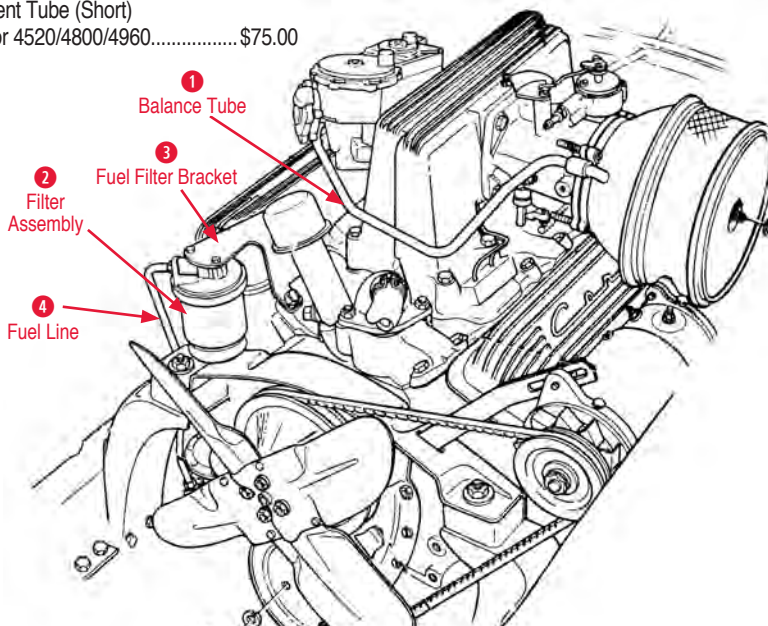

2x4 Carburetor

- **1 Air Cleaner**
  100100 56-57 Air Cleaner 2x4 (pair) $195.00
- **Carburetor Gasket**
  185061 56-61 Carb to Intake Gasket 1X4 WCFB...$6.00
  185063 57-61 Carb to Intake Gasket 2X4 WCFB...$11.00
- **Carburetor Kit**
  410448 53-55 Carburetor Rebuild Kit (235 6 Cyl) $27.00
  410391 59-62 Carburetor Kit 1x4 WCFB $43.00
  410380 55-61 Carburetor Kit 55-58 All/59-61 2x4 $49.00
- **2 Carburetor Linkage Set**
  410041 56-61 Carburetor Linkage 2 x 4.....$57.00

- **3 Carburetor Tag**
  410095 56 Carburetor Tag 1X4 2366S $15.00
  410098 57 Carburetor Tag 1X4 2366SA $15.00
- **4 Choke Cover**
  410302 57-58 Choke Cover (WCFB 1x4) $39.00
  410304 55-61 Choke Cover Kit 55-56 1x4 / 56-61 2x4 .....$31.00
- **5 Front Return Spring**
  410043 56-61 Front Throttle Return Spring 2x4...$10.00
- **6 Front Vent Tube**
  410006 56-61 Vent Tube 2 x 4 Front Carburetor ..$15.00

- **Idle Vent Tube**
  410413 57-62 Idle Vent Tube (long) $55.00
  410414 58-62 Idle Vent Tube (short).....$55.00
- **7 Rear Return Spring**
  410044 56-61 Rear Throttle Return Spring 2x4 ....$10.00
- **8 Rear Vent Tube**
  410007 56-61 Vent Tube 2 x 4 Rear Carburetor...$15.00
- **9 Return Spring Bracket**
  410048 56-61 Throttle Return Spring Bracket Stainless Steel 1x4 & 2x4.....$8.00
- **10 Stud**
  170123 56-61 Air Cleaner Stud Kit (2x4) (pr).....$15.00
- **11 Wing Nut**
  170001 56-62 Air Cleaner Wing Nut.....$3.00

Fuel Injection