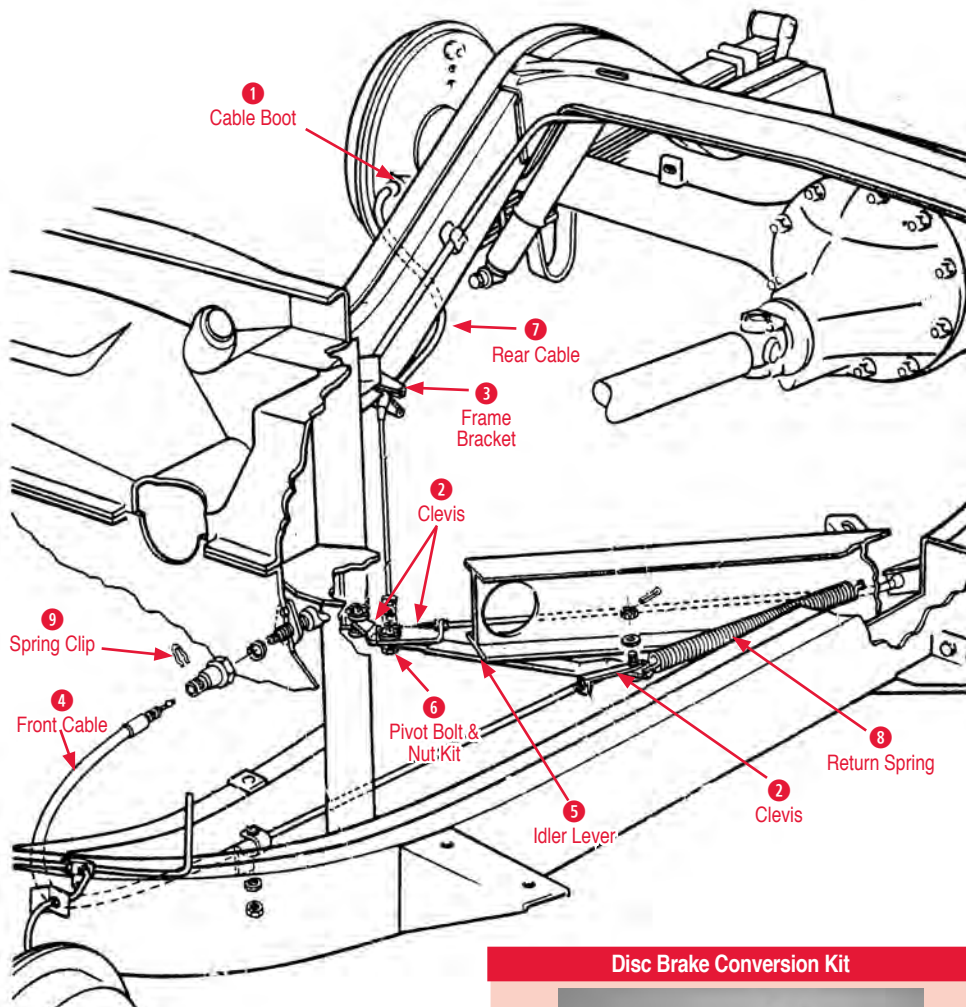

Parking Brake System

- **1 Cable Boot**
  500611 53-62 Pk Brake Rr Cable Boots (pair)..... $12.00
- **2 Clevis**

- 500262 53-62 Parking Brake Clevis Bracket (set of 3)..... $16.00

- **Flasher**
  500005 56-60 Parking Brake Flasher..... $20.00

- **3 Frame Bracket**
  400157 53-62 LH Parking Brake Frame Bracket.. $20.00
  400158 53-62 RH Parking Brake Frame Bracket . $20.00

- **4 Front Cable**
  500008 53-62 Parking Brake Front Cable..... $50.00

- **5 Idler Lever**
  500010 56-62 Parking Brake Idler Lever on Frame$26.00

- **6 Pivot Bolt & Nut Kit**
  500047 53-62 Parking Brake Pivot Bolt & Nut Kit (15 pcs)..... $15.00

- **7 Rear Cable**
  500009 56-62 Parking Brake Rear Cable (2 required)..... $55.00

- **8 Return Spring**
  500011 53-62 Parking Brake Idler Lever Return Spring Under Car..... $10.00

- **9 Spring Clip**

- 500007 56-62 Spring Clip for Cable at Firewall..... $9.00

- **U Clip**
  500003 56-82 Parking Brake U Clip Set (2 pcs) $6.00