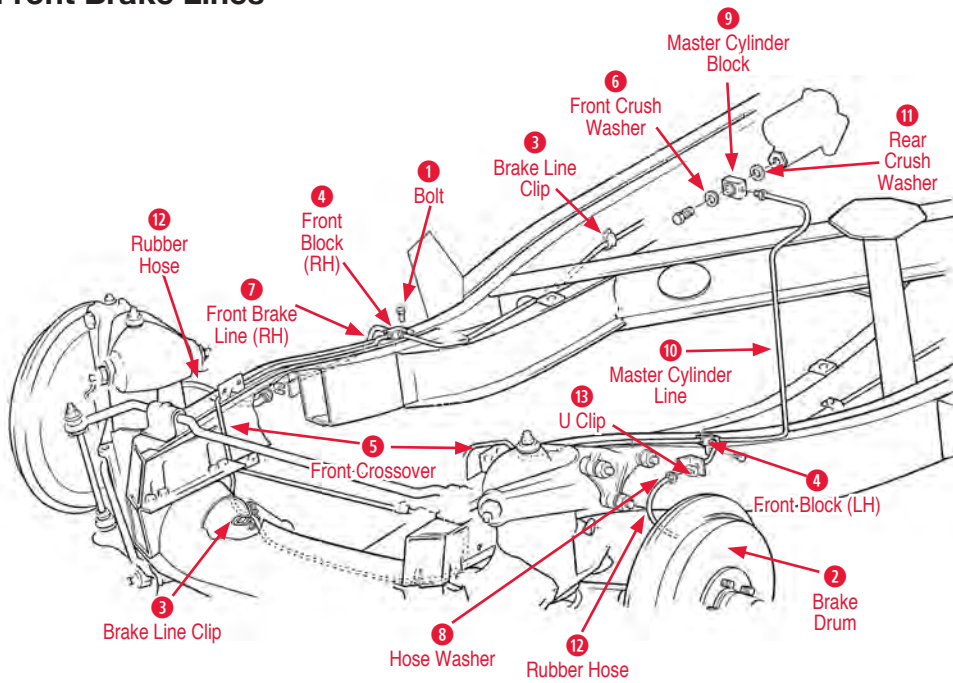

Front Brake Lines

Backing Plate Bolt Kit

170998 53-62 Front Brake Backing Plate Bolt Kit (2) 7/16-20x2 7/8 Bolts, (2) 7/16-20x2. $37.00

1 Bolt
410201 56-62 Bolt Set Fuel Line to Frame & Brake Clips & Blocks $4.00
500284 56-64 Brake Block & Fuel Line Bolt Kit (LG Headmark).....$10.00

2 Brake Drum
500206 53-65 Brake Drum Front/Rear $60.00

3 Brake Line Clip
500144 53-66 Brake Line Clip $4.50
500140 53-66 Front Crossover Brake Line Clip with 1/4 inch Line.....$4.00
500138 56E Gas/Brake Line Clip for 5/16 in Line $5.00
500139 56-58 Clip for 3/8 inch Gas & Brake Line 56Late-58Early Frame Clip $6.00

3 Brake Line Clip Set

500141 58-62 Brake & Fuel Line Clip Set (11 pcs)$30.00

4 Front Block
500160 56-62 RH Front Block $20.00
500161 56-62 LH Front Block.....$20.00
5 Front Crossover
500102 56-62 Front Crossover Brake Line (stainless steel) $35.00
500402 56-62 Brake Line Front Crossover 1/4 inch (steel) $28.00
6 Front Crush Washer
500506 55-62 Master Cylinder Crush Washer 1/2 inch Inside Diameter.....$2.00
500162 55-62 Master Cylinder Crush Washer (pair)$4.00
7 Front Brake Line
500096 53-62 Front Brake Line Set (stainless steel) LH & RH.....$28.00
500396 53-62 Front Brake Line Set RH & LH - (steel) $20.00
8 Hose Washer
500135 56-82 Copper Washer for Brake Hose.....$2.00
9 Master Cylinder Block
500158 53-62 Brake Block with Bolt & Washers at Master Cylinder.....$30.00
10 Master Cylinder Line
500079 56-62 Master Cylinder Line (stainless).....$25.00
500379 56-62 Master Cylinder Line - (steel) $20.00
11 Rear Crush Washer
500505 55-62 Master Cylinder Crush Washer 9/16 inch Inside Diameter.....$2.00
500162 55-62 Master Cylinder Crush Washer (pair)$4.00
12 Rubber Hose
500131 53-62 Rubber Brake Hose (3 required)....$15.00
13 U Clip
500136 56-82 Brake Hose U-Clip.....$1.25