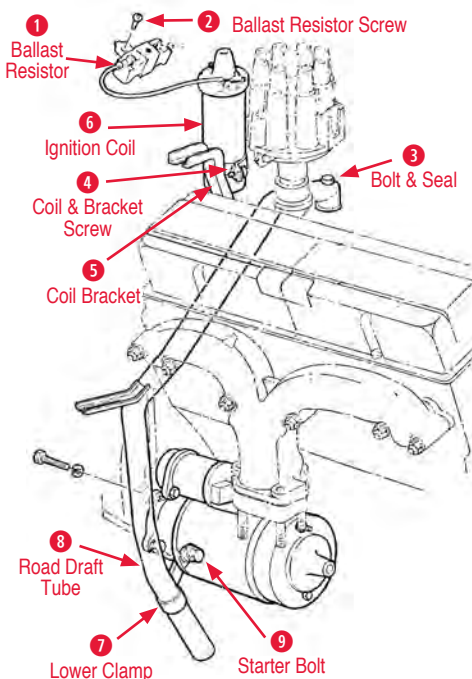

Road Draft Tube

- **1 Ballast Resistor**
  370160 55-64 Ballast Resistor.....$30.00
- **2 Ballast Resistor Screw Kit**
  170806 55-67 Ballast Resistor Screws & washers . $1.25
- **3 Bolt & Seal**
  140240 56-62 Bolt & Seal Kit for Road Draft Tube . $3.00
- **4 Coil & Bracket Screw**
  170956 56-67 Coil Bracket Screw & Washer Kit.....$1.50
- **5 Coil Bracket**
  270011 56-57 Coil Bracket (Figure 8).....$97.00
  270010 56-62 RH Top Ignition Shield/Coil Bracket with Bolt.....$29.00
- **6 Ignition Coil**
  220094 53-55 Ignition Coil OEM Replacement All 6 Volt -Made In USA.....$74.00
  220130 56-62 Correct Ignition Coil (FI) #107 .....$100.00
  220119 59-64 Correct Ignition Coil #091 .....$100.00
- **7 Lower Clamp**
  140241 56-62 Lower Clamp for Road Draft Tube . $13.00
- **8 Road Draft Tube**
  140216 56-59 Road Draft Tube $107.00
  140217 59L-62 Road Draft Tube $103.00
- **9 Starter Bolt**
  170595 56-62 Starter Bolt Set (3 pcs) $5.00
- **Starter Shim**
  140090 53-89 Starter Shim.....$1.40
- **Starter Brace**
  140158 57-62 Starter Motor Brace $15.00