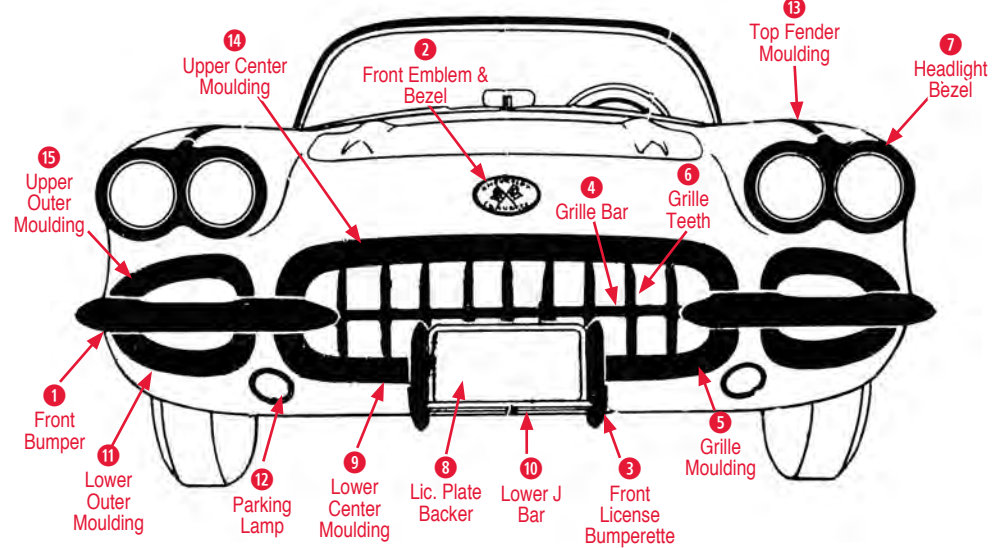

- **12 Parking Lamp**
  310021 58-62 LH Parking Lamp Assembly.....$111.00
  310022 58-62 RH Parking Lamp Assembly.....$111.00
- **13 Top Fender Moulding**
  160022 58-62 Top Fender Moulding (pair).....$269.00
  160176 58 Top Fender Moulding Reinforcement (pair).....$127.00

- **14 Upper Center Moulding**
  420021 58-62 Grille Center Molding Upper.....$610.00
- **15 Upper Outer Moulding**
  420023 58-62 LH Grille Moulding Outer Upper.....$78.00
  420024 58-62 RH Grille Moulding Outer Upper....$78.00