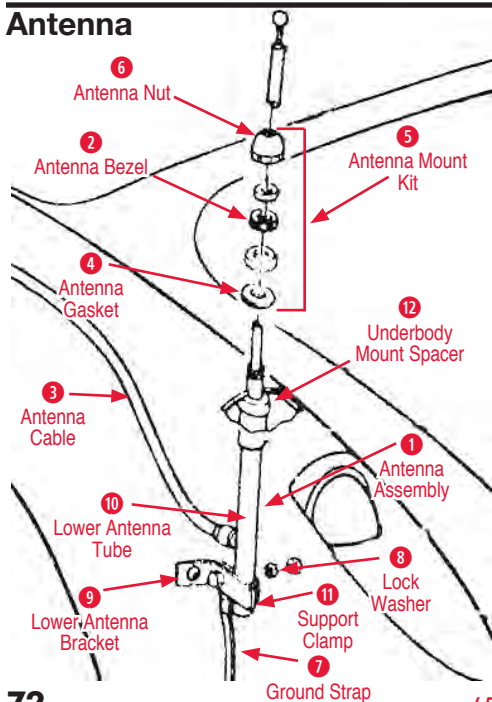

Antenna

1 Antenna Assembly

- 200001 56-60 Antenna Assembly with Hardware$115.00
- 200008 61-62 Antenna Assembly with Hardware$112.00

2 Antenna Bezel

- 200003 56-60 Antenna Bezel.....$7.00
- 200010 61-62 Antenna Bezel.....$10.00

3 Antenna Cable

- 200023 56-62 Antenna Cable with Correct Nut.....$25.00

4 Antenna Gasket

- 185301 56-60 Antenna Gasket.....$3.00
- 185302 61-62 Antenna Gasket.....$4.00

Antenna Ground Plate

- 200038 58-60 Ground Plate with Reinforcement $115.00

5 Antenna Mount Kit

- 200007 56-60 Antenna Mount Kit (3 pcs).....$15.00
- 200013 61-62 Antenna Mount Kit (3 pcs).....$25.00

6 Antenna Nut

- 200002 56-60 Antenna Nut.....$8.00
- 200009 61-62 Antenna Nut.....$11.00

Antenna Nut Wrench

- 200079 61-62 Antenna Nut Wrench.....$9.00

7 Ground Strap

- 200018 56-62 Antenna Ground Strap.....$9.00

8 Lock Washer

- 200015 61-62 Lower Antenna Tube Lock Washer . $7.00

9 Lower Antenna Bracket

- 200017 56-62 Lower Antenna Mount Bracket.....$9.00

10 Lower Antenna Tube

- 200014 61-62 Lower Antenna Tube with Lock Washer.....$18.00

11 Support Clamp

- 200019 56-62 Antenna Lower Support Clamp with Bolt and Nut.....$8.00

12 Underbody Mount Spacer

- 200005 56-60 Underbody Antenna Mount Spacer$15.00
- 200012 61-62 Underbody Antenna Mount Spacer$15.00