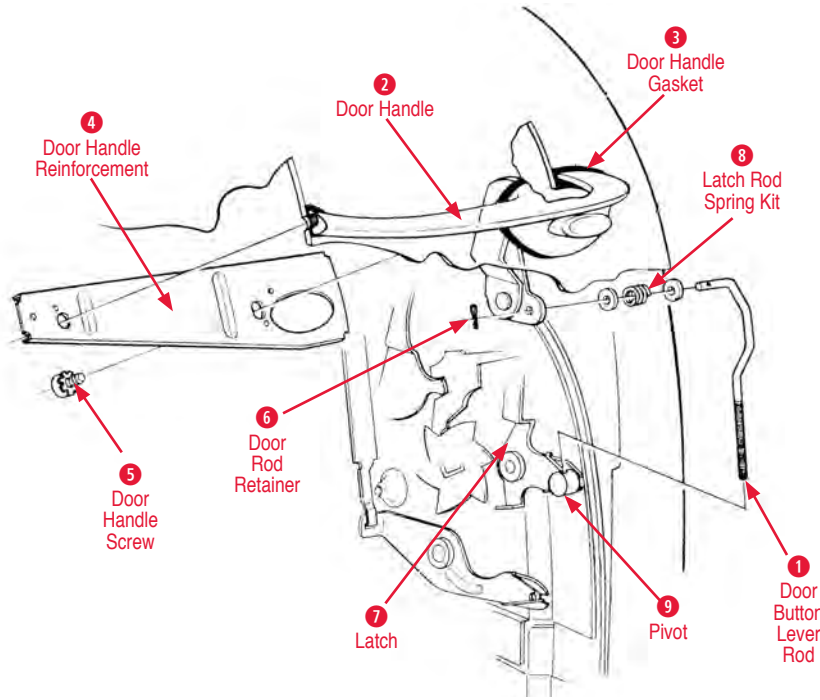

Door Handle & Rod

- **1 Door Button Lever Rod**
  130202 56-62 Door Button Lever Rod with Pivot.. $14.00
  130203 56-62 Door Button Lever Rod with Pivot.. $14.00
- **2 Door Handle**
  130022 56-62 Outside Door Handle Assembly (pair)..... $90.00
  130200 56-62 LH & RH Lever pair For Door Handle Push Button..... $25.00
- **3 Door Handle Gasket**
  185009 56-62 Gasket Set for Door Handle (4 pcs)..... $6.00
- **4 Door Handle Reinforcement**
  130024 56-62 Door Handle Reinforcement pair ... $20.00
- **5 Door Handle Screw**
  170020-8538 56-62 Door Handle Screw Set 4 pcs $4.00
- **6 Door Rod Retainer**
  130084 56-62 Door Rod Retainer (Wire) Pair $4.50
- **7 Latch**
  130345 56-59 LH Door Latch Mechanism..... $110.00
  130346 56-59 RH Door Latch Mechanism..... $110.00
  130343 60-62 LH Door Latch Mechanism..... $85.00
  130344 60-62 RH Door Latch Mechanism..... $85.00
- **8 Latch Rod Spring Kit**
  130201 56-62 Door Handle Latch Rod Spring Kit... $6.00
- **Latch Screw**
  170323 56-77 Latch Screw Set In Rear Of Door (8 pcs)..... $6.00
- **9 Pivot**
  130202 56-62 Door Button Lever Rod with Pivot.. $14.00
  130203 56-62 Door Button Lever Rod with Pivot.. $14.00

- **Protector Shield**
  130040 60-67 Door Open Mech. Protector (pair).... $5.00
  130353 59-62 Door Open Pull Rod (stainless)..... $14.00

Outside Door Handle

- **1 Door Handle**
  130022 56-62 Outside Door Handle Assembly pr $90.00
- **2 Door Lock**
  375012 56-60 Door Lock pair with Keys..... $48.00
  375013 61-62 Door Lock pair with Keys..... $48.00
- **3 Door Lock Bellcrank**

  130266 56-62 RH Door Lock Bellcrank..... $68.00
  130267 56-62 LH Door Lock Bellcrank..... $68.00
  375106 56-66 Door Lock Cylinder Pawl..... $4.00
- **4 Door Lock Retainer**
  375021 56-66 Door Lock Retainer Clip (pair)..... $20.00
- **5 Door Lock Rod to Bellcrank**
  130129 56-62 Door Lock Rod to Bellcrank - (stainless)..... $12.00