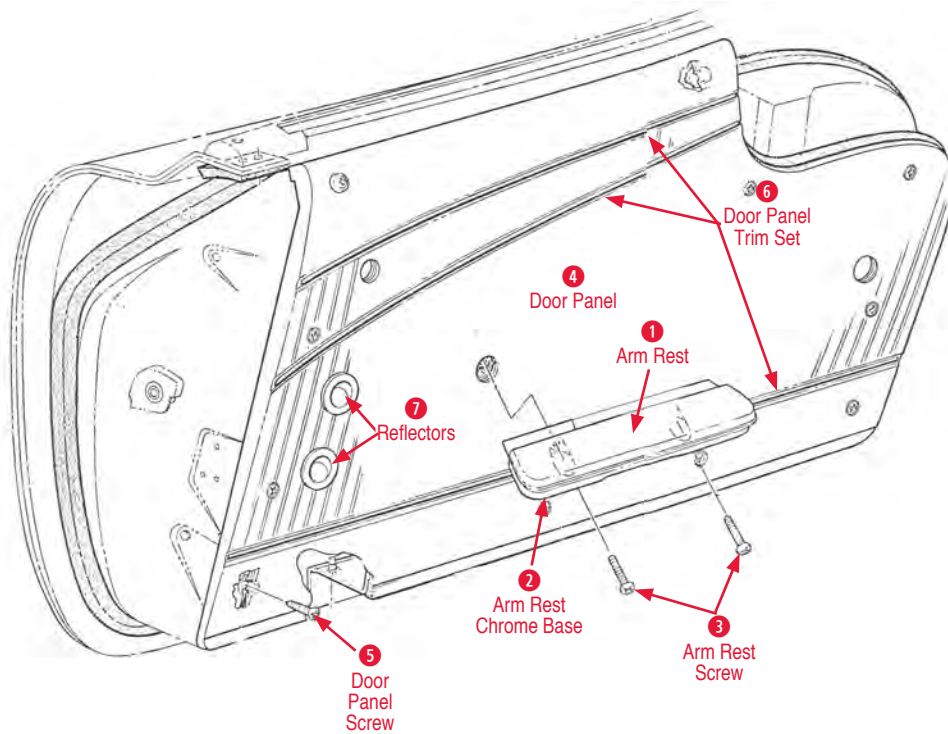

1962 Door Panel

Door Open Bezel

290104 62-64 Door Open Bezel on Door Panel... \$10.00

- 4 **Door Panel\*** (specify color, please see pg. 89)
- 280093\* 62 Door Panel Pair with Metal Upper Support & Felts ..... \$400.00
- 280101\* 62 Door Panel Pair without Metal Upper Support ..... \$320.00
- 280152\* 62 Deluxe Door Panel Pair with Upper Metal Support & Felts ..... \$780.00