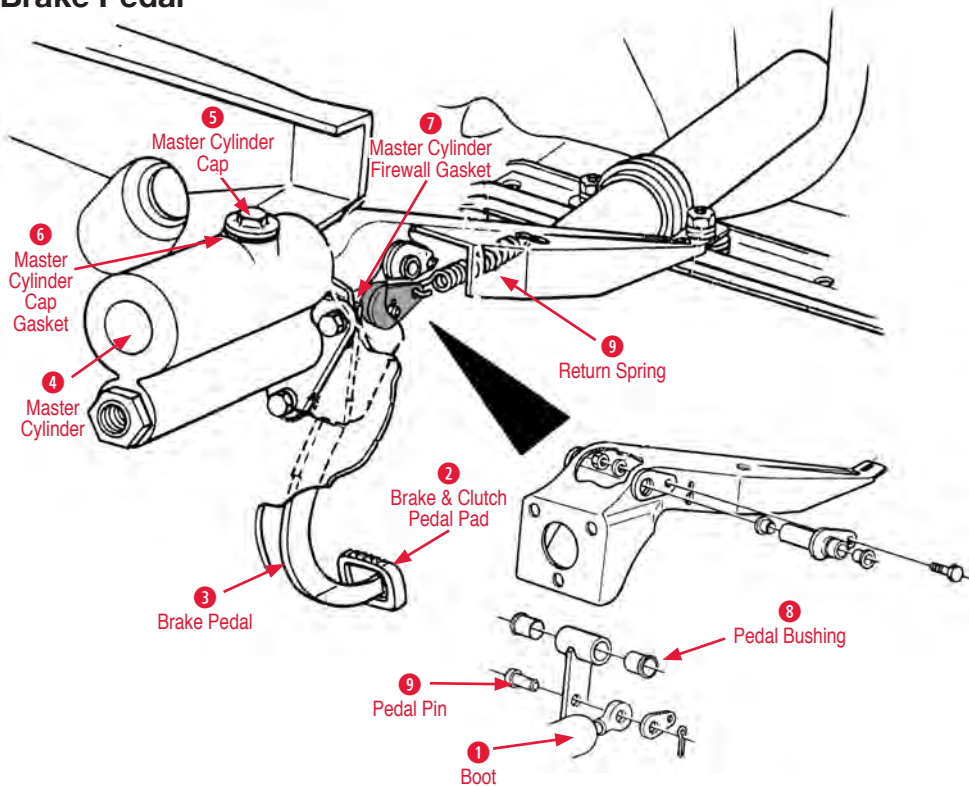

Brake Pedal

1 Boot

- 500183 53-77 MC Rod Boot (without Power) $10.00
- **2 Brake & Clutch Pedal Pad**
- 190001 55-57 Brake/Clutch Pedal Pad $7.00
- 190002 58-62 Brake/Clutch Pedal Pad $7.00

Brake Light Switch

- 370040 58-82 Brake Light Switch without Cruise . $17.00
- 370204 58-62 Brake Light Switch Bracket $16.00
- **Brake Light Switch Nut**
- 170514 58-82 Brake Light Switch Nuts (pair) $0.50

3 Brake Pedal

- 190037 53-57 Auto Brake Pedal.....$90.00
- 190038 56-57 Manual Brake Pedal $90.00
- 190039 58-62 Brake Pedal $85.00

4 Master Cylinder

- 500181 53-62 Master Cylinder Reproduction.....$150.00
- 500182 56-62 Master Cylinder Rebuild Kit.....$30.00
- 500261 57-59E Master Cylinder Original Rebuilt . $390.00
- 500184 59-62L Master Cylinder Original Rebuilt ..$390.00

Master Cylinder Adapter

- 500318 53-62 Manual Master Cylinder Adapter . $120.00

5 Master Cylinder Cap

- 500198 56-61 Master Cylinder Cap Orignal Replacement Cast Iron.....$29.00
- 500189 61L-62 Master Cylinder Cap.....$19.00

6 Master Cylinder Cap Gasket

- 185320 56-62 Gasket for Master Cylinder Cap.....$4.00

7 Master Cylinder Firewall Gasket

- 185365 53-62 Master Cylinder Firewall Gasket.....$5.00

8 Pedal Bushing

- 340083 56-62 Auto Trans. Brake Pedal Bushing Set (2 pcs) $11.00
- 340084 56-62 Clutch & Brake Pedal Bushing (4 pcs Set).....$18.00

9 Pedal Pin

- 500282 56-62 Brake Pedal Pin.....$11.00

Pedal Spring Plate

- 500289 53-62 Brake Pedal Spring Plate $8.00

Proportioning Valve

- 500283 53-66 Adjustable Proportioning Valve.....$60.00

9 Return Spring

- 500175 56-62 Brake Pedal Return Spring $8.00