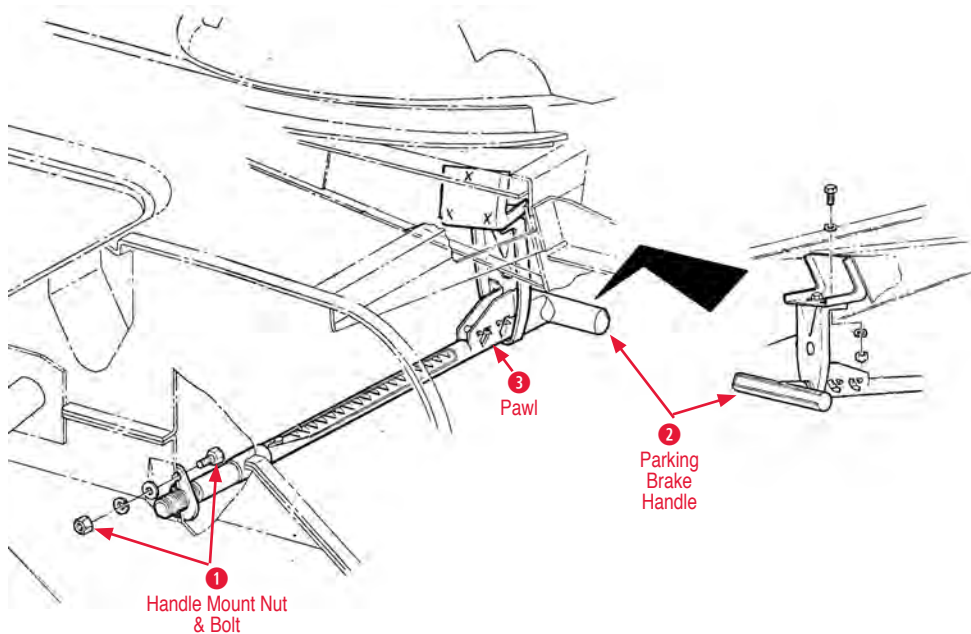

Parking Brake Handle

- **1 Handle Mount Nut & Bolt**
  500006 56-62 Parking Brake Handle Nut with Washer at Firewall..... $22.00

- **2 Parking Brake Handle**
  500001 58 Parking Brake Handle with White Letters..... $42.00
  500281 53-57 Chrome Parking Brake Handle..... $24.00
  500002 58-62 Parking Brake Handle with Black Letters..... $42.00

- **Parking Brake Handle Stop Pin**
  500605 58-62 Parking Brake Handle Stop Pin $8.00

- **Parking Brake Switch**
  370091 58-62 Parking Brake Switch $69.00

- **3 Pawl**

- 500004 53-66 Spring & Pawl Kit..... $13.00

- Frame
- Suspension
- Steering
- **Brakes**
- Engine
- Fuel System
- Cooling Sys
- Head/Defrost
- Transmission
- Exhaust
- Electrical
- Body
- Interior
- Misc.
- Index
- Order Form