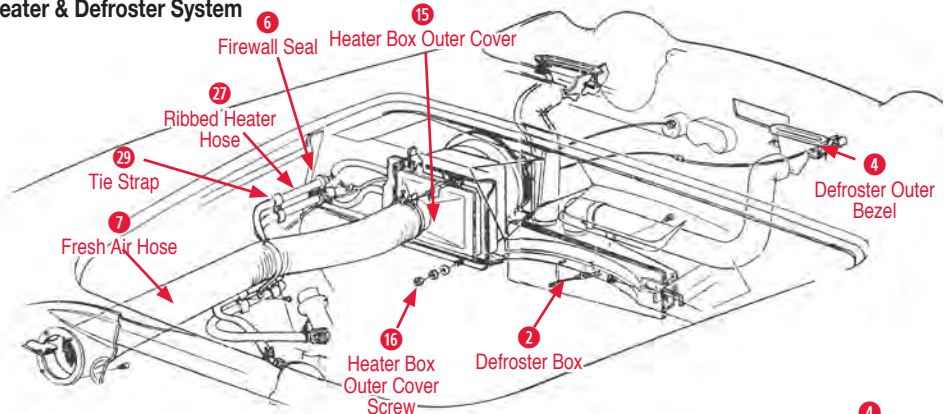

14 Heater Box Decal

120033 56-62 Heater Core Housing Decal #124 ... $3.00

Heater Box Firewall Gasket

185161 56-62 Heater Box Outer Firewall Gasket . $12.00

15 Heater Box Outer Cover

250042 56-62 Htr Box Outer Cover w/ Flapper... $150.00

16 Heater Box Outer Cover Screw

250306 56-62 Heater Box Outer Cover Screw Kit.. $4.00

17 Heater Control Valve

250162 56-57 Heater Control Valve (correct) $278.00

250040 58-62 Heater Control Valve $72.00

18 Heater Control Valve Hose

250001 58-62 90° Hose from Valve to Core $12.00

19 Heater Core

250050 56-62 Heater Core $170.00

Heater Delete Cover Plate

250329 56-57 Heater Delete Cover Plate $80.00

250330 58-62 Heater Delete Cover Plate $80.00

20 Heater Core Screws

170983 58-62 Htr Core Mount Screw Set (8 pcs).. $5.00

21 Heater Hose Core Support Extension

250203 58-62 LH Core Support Extension FI
(LH Has 1-3/8" Hole RH Does Not) $66.00

250204 58-62 RH Heater Core Support Ext (LH Has
1-3/8" Hole RH Does Not) $66.00

22 Heater Hose Clamp on Generator

250031 58-62 Heater Hose Clamp on Generator
Supports Both Heater Hoses $13.00

23 Heater Hose Y Bracket

250030 53-62 Heater Hose Y Bracket with Screw $15.00

24 Intake Manifold Fitting Adapter

250019 61-67 3/4 - 1/2 inch NPT Adapter..... $7.00

25 Intake Manifold Heater Hose Fitting

250014 56-62 Heater Hose Fitting on Intake
Use with 5/8 inch Hose..... $9.00

Heater & Defroster System