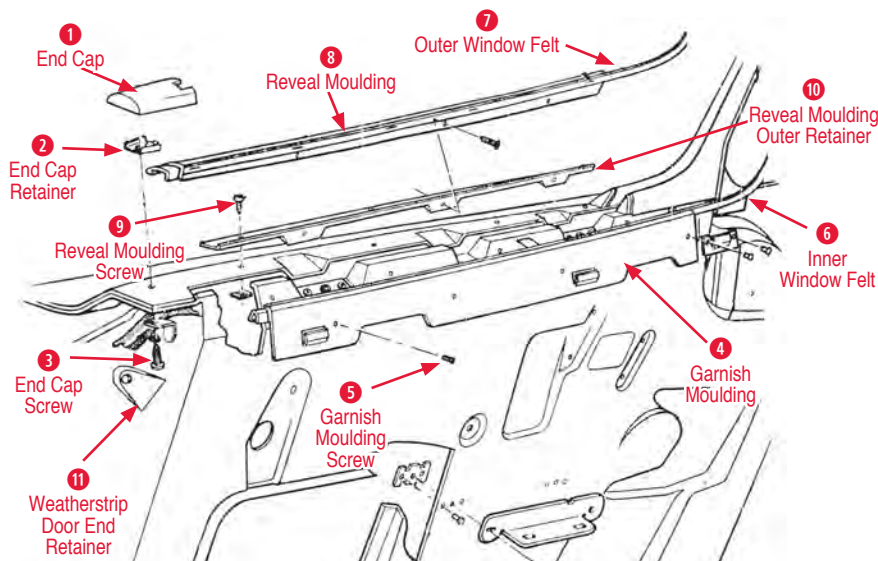

- **7 Outer Window Felt**
  130004 56-62 Inner & Outer Window Felt Set (4 pcs) $88.00
  130002 56-58 Reveal/Garnish Molding Set with Felt $429.00
  130003 59-62 Reveal/Garnish Moulding Set with Felt $429.00
  130285 56-62 Window Run & Felt Set Correct...$190.00
- **8 Reveal Moulding**
  130002 56-58 Reveal/Garnish Molding Set with Felt $429.00
  130003 59-62 Reveal/Garnish Moulding Set with Felt $429.00
- **9 Reveal Moulding Screw**
  130067 56-58 Reveal Moulding Screw & Nut Kit....$5.00
- **10 Reveal Moulding Outer Retainer**
  130015 56-58 Outer Reveal Moulding Retainer....$49.00
  130016 59-62 Outer Reveal Moulding Mount Kit....$7.00
- **11 Weatherstrip Door End Retainer**
  460005 56-58E Weatherstrip Door End Retainer.....$8.00
  460006 58L-60 Door End Weatherstrip Retainer....$12.00