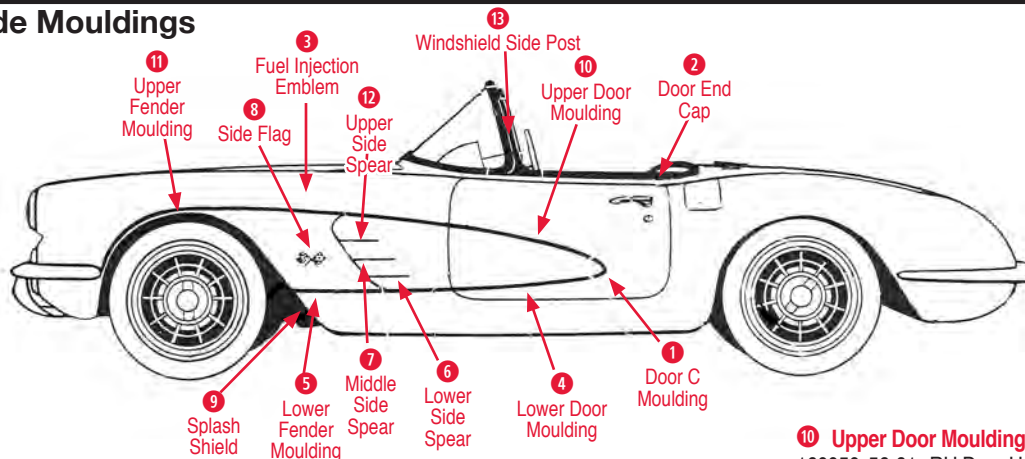

1958-1960 Side Mouldings

1 Door C Moulding

160037 56-61 Door Side C Molding $20.00

2 Door End Cap

160038 56-58 RH Door End Cap without Hole $80.00

160039 56-58 LH Door End Cap without Hole $150.00

160040 58-59 Door End Cap With Hole (pair) $80.00

160041 56-58 Door End Cap (pair) $24.00

160054 59-60 Door End Cap with Lip (pair) $80.00

160055 59-60 LH Door End Cap with Lip $42.00

Emblem Speed Nut

170087 56-62 Emblem 1/8 inch Speed Nut $1.30

3 Fuel Injection Emblem

165069 58-61 Side Fender Fuel Injection Emblem with Studs (pair) $94.00

4 Lower Door Moulding

160052 56-61 RH Door Lower Side Moulding $44.00

160053 56-61 LH Door Lower Side Moulding $44.00

5 Lower Fender Moulding

160020 56-61 RH Lower Fender Moulding $44.00

160021 56-61 LH Lower Fender Moulding $44.00

6 Lower Side Spear

160014 58-61 Lower Side Spear $38.00

160015 58-61 Lower Side Spear $38.00

160009 58-61 Side Spear Moulding Kit $230.00

160017 58-61 Side Spear Backplate (pair) $27.00

7 Middle Side Spear

160012 58-61 Center Side Spear $38.00

160013 58-61 Center Side Spear $38.00

160017 58-61 Side Spear Backplate (pair) $27.00

160009 58-61 Side Spear Moulding Kit $230.00

Rear Upper & Lower Moulding Retainer

130236 56-61 Rear Upper & Lower Mldg Retainer. $3.50

8 Side Flag

165010 57-60 Side Flag (pair) $83.00

Side Spear Reinforcement Plate Set

160016 58-61 Side Spear Reinforcement Plate Set

Stainless Steel $12.00

9 Splash Shield

400085 58-62 RH Splash Shield $47.00

10 Upper Door Moulding

160050 56-61 RH Door Upper Moulding $44.00

160051 56-61 LH Door Upper Moulding $44.00

11 Upper Fender Moulding

160018 58-61 RH Upper Fender Moulding $112.00

160019 58-61 LH Upper Fender Moulding $112.00

12 Upper Side Spear

160010 58-61 Upper Side Spear $38.00

160011 58-61 Upper Side Spear $38.00

160017 58-61 Side Spear Backplate (pair) $27.00

160009 58-61 Side Spear Moulding Kit $230.00

13 Windshield Side Post

160097 56-62 LH Windshield Side Post $550.00

160098 56-62 RH Windshield Side Post $550.00

Side Moulding Kit

160002 58-61 Side Moulding Set (10 pieces with hardware) $500.00