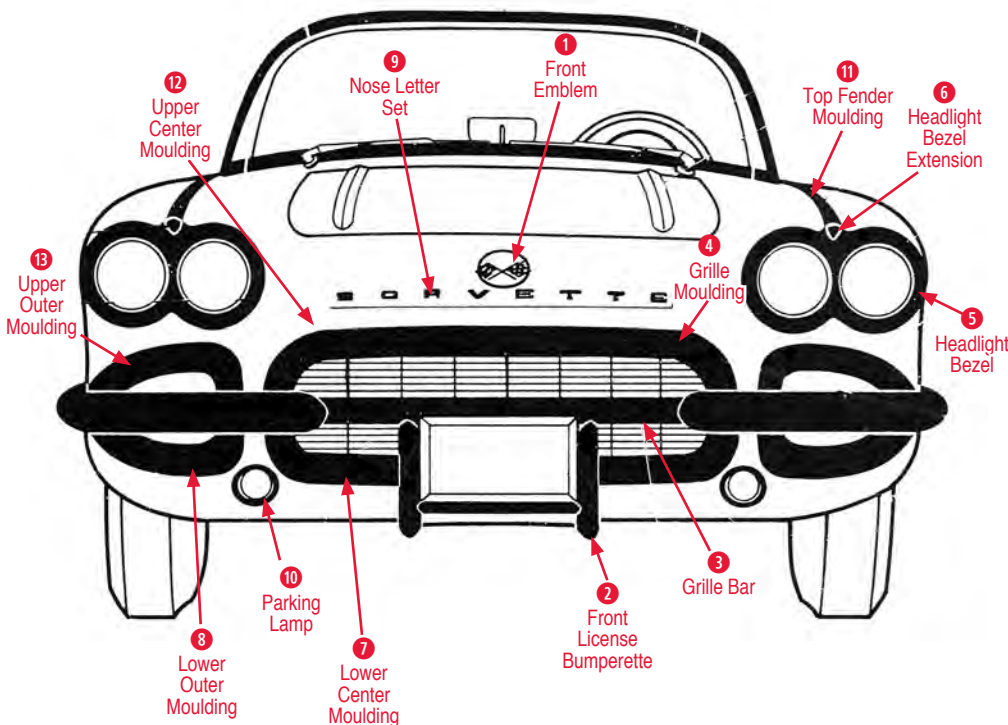

1962 Front Mouldings

- **1 Front Emblem**
  165005 58-62 Front or Rear Emblem (Silver/Red)$76.00
  165017 62 Front Emblem.....$80.00
- **2 Front License Bumperette**
  600035 58-62 Front License Bumperette.....$189.00
- **3 Grille Bar**
  420032 61-62 Grille Bar $85.00
- **4 Grille Moulding**
  420020 58-62 Grille Moulding Kit.....$1,500.00
- **5 Headlight Bezel**
  240043 61-62 Headlight Bezel.....$80.00
- **6 Headlight Bezel Extension**
  240044 61-62 Headlight Bezel Extension $44.00
- **7 Lower Center Moulding**
  420022 58-62 Lower Center Grille Moulding.....$626.00
- **8 Lower Outer Moulding**
  420025 58-62 LH Lower Outer Grille Moulding.....$78.00
  420026 58-62 RH Lower Outer Grille Moulding.....$78.00
- **9 Nose Letter Set**

- 165013 61-62 Nose Letter Set (Corvette) $87.00
- **10 Parking Lamp**
  310021 58-62 LH Parking Lamp Assembly.....$111.00
  310022 58-62 RH Parking Lamp Assembly $111.00
- **11 Top Fender Moulding**
  160022 58-62 Top Fender Moulding Pair.....$269.00
- **12 Upper Center Moulding**
  420021 58-62 Upper Center Grille Molding.....$610.00
- **13 Upper Outer Moulding**
  420023 58-62 LH Upper Outer Grille Moulding.....$78.00
  420024 58-62 RH Upper Outer Grille Moulding.....$78.00