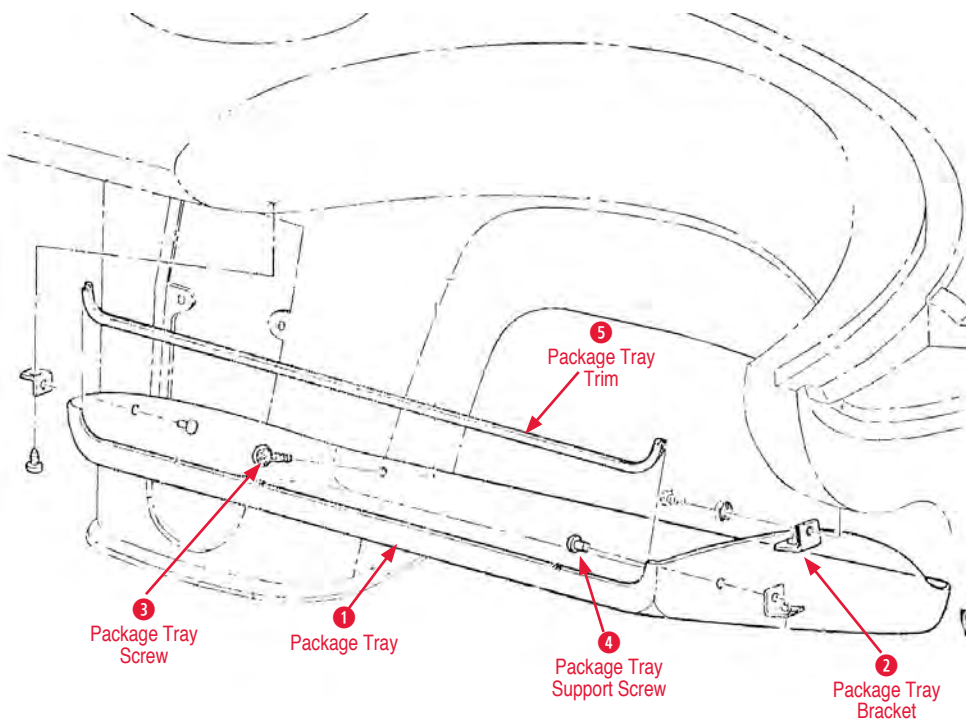

Package Tray

- **1 Package Tray**
  110114 59-62 Package Tray.....$150.00
- **2 Package Tray Bracket**
  110027 59-62 Package Tray Brackets (3 pcs).....$11.00
- **3 Package Tray Screws**
  170303 59-62 Package Tray Screws (19 pcs) $8.00
- **Package Tray Support**
  110113 58-62 Heater Cover/Package Tray Panel (Fiberglass Support) $110.00
- **4 Package Tray Support Screw**
  170304 58-62 Heater Cover/Package Tray Support Screws (6 pcs) $4.50
- **5 Package Tray Trim**
  110028 59-62 Package Tray Trim $24.00

Dash Rail

- **Dash Rail Cover**
  280233* 56-57 Dash Rail Cover.....$59.00
  280454* 56-57 Dash Rail Cover.....$59.00
- **Dash Rail Assembly**
  280455* 53-55 Dash Rail Unit $416.00
  280455* 56-57 Dash Rail Unit $416.00