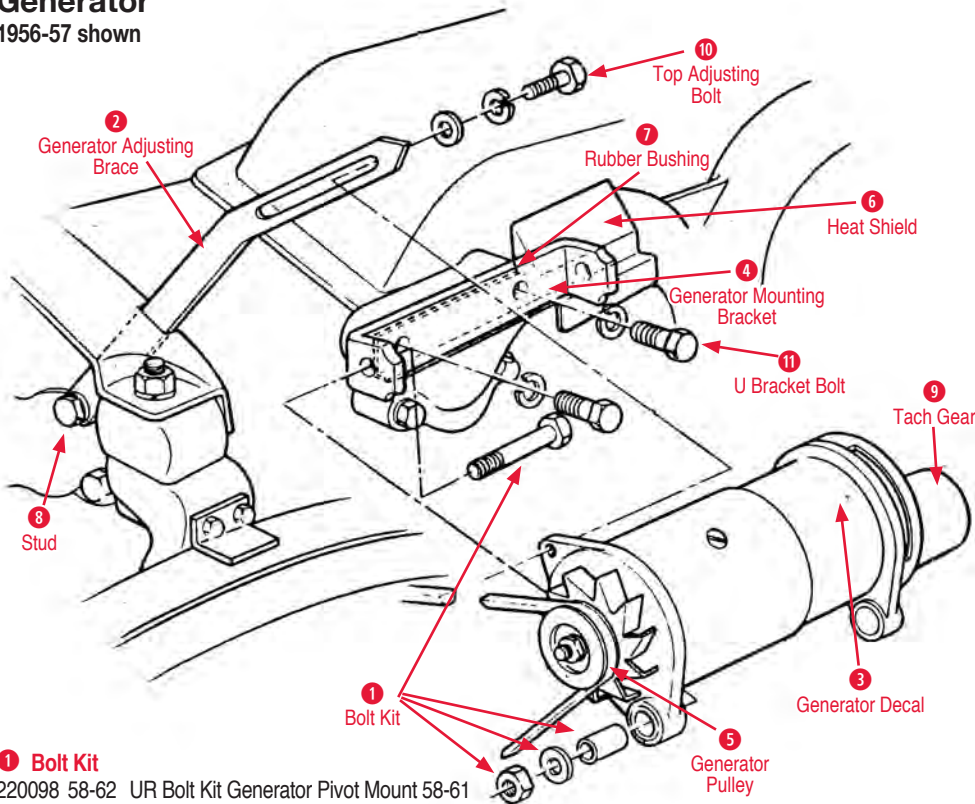

Generator
1956-57 shown

1 Bolt Kit

- 220098 58-62 UR Bolt Kit Generator Pivot Mount 58-61 with Fuel Injection & 62 ALL..... $7.00
- 220099 56-61 UR Bolt Kit Generator Pivot Mount 56-57 ALL, 58-61 Not Fuel Injection..... $5.00
- 220100 58-61 U Bracket Bolt Kit Generator To Manifold TR Headmark U Bracket At..... $10.00

2 Generator Adjusting Brace

- 220010 55-57 Generator Adjusting Brace..... $36.00
- 220011 58-62 Generator Adjusting Brace..... $23.00

Generator Bearings

- 220120 53-62 Generator Bearing Drive End..... $27.00
- 220121 53-62 Generator Bearing Rear Housing .. $27.00

Generator Brushes

- 220122 53-62 Generator Brushes..... $9.00

Generator Bushing

- 220123 53-62 Generator Bushing..... $2.75

Generator Capacitor

- 330269 56-62 Generator Capacitor with Bracket.. $20.00

3 Generator Decal

- 120042 53-62 Generator Red Circle Tag Field..... $3.00

4 Generator Mounting Bracket

- 220005 56-57 Generator Mount U Bracket..... $32.00
- 220006 58-61 Generator Mounting U Bracket..... $32.00
- 220007 58-62 Generator U Bracket FI & HI-Perf Exc Hydraulic Lifters..... $32.00
- 220044 62 Generator U Bracket All Except Fuel Injection..... $38.00

Generator Mount Plate

- 220004 58-62 Generator Mount Plate All & Fuel Injection..... $12.00
- 220008 62 Gen Mount Plate with 300-360 HP $13.00

5 Generator Pulley

- 140329 56-57 Generator Pulley (3-5/8 inch)..... $168.00
- 140194 56-57 Generator Pulley 3-5/8 inch Correct 2x4 & Fuel Injection..... $168.00
- 140250 58-62 Generator Pulley with Fuel Injection & High Lift Cam (Correct)..... $120.00
- 140084 58-62 3-5/8 inch Generator Pulley Except Fuel Injection & Headlight Cam.... $120.00

Generator Tag Rivets

- 170811 53-62 Generator Tag Rivet Set (2 pcs)..... $3.00

6 Heat Shield

- 220002 56-57 Generator Heat Shield..... $20.00
- 220003 58-60 Generator Heat Shield..... $19.00

7 Rubber Bushing

- 220001 56-62 Generator Mount Rubber Bushing with Sleeve..... $8.00

8 Stud

- 170050 55-74 Water Pump Bolt Kit (4 pcs)..... $7.00

9 Tach Gear

- 220033 56-61 Tach Drive Unit Repair Kit incl Shaft & Gasket..... $30.00
- 220034 55-61 Tach Nylon Gear..... $18.00
- 220035 55-61 Tach Metal Gear..... $22.00

10 Top Adjusting Bolt

- 170042 56-78 Top Alternator Adjusting Bolt..... $2.00

11 U Bracket Bolt

- 170959 56-57 Generator U Bracket Mounting Bolt Set (2 Bolts)..... $4.00
- 220101 62 U Bracket Bolt Kit Generator To Manifold AP & TR Headmark..... $7.00

1956-1961 Speedometer & Tachometer

Odometer Worm Gear

- 210162 53-77 Metal Worm Gear (2nd Design) $13.00
- 210013 53-77 Metal Odometer Drive Gear..... $12.00

1 Speedometer Cable

- 700001 56-59 Speedo Cable w/Steel 4 Spd 62 in $34.00
- 700002 56-62 Speedo Cable w/Steel 3 Spd 60 in $34.00
- 700003 53-62 Speedometer Cable with Steel Auto Trans. 68 inch 53-55/56-59 AT/56-62 Muncie..... $34.00
- 700010 58-68 Speedo Cable 4 Spd (71 in) Black. $30.00
- 700004 60-62 Speedometer /Tach Cable Gray 61 inch Speedo & Tach..... $40.00
- 700005 53-82 Inner Speedometer Cable..... $12.00