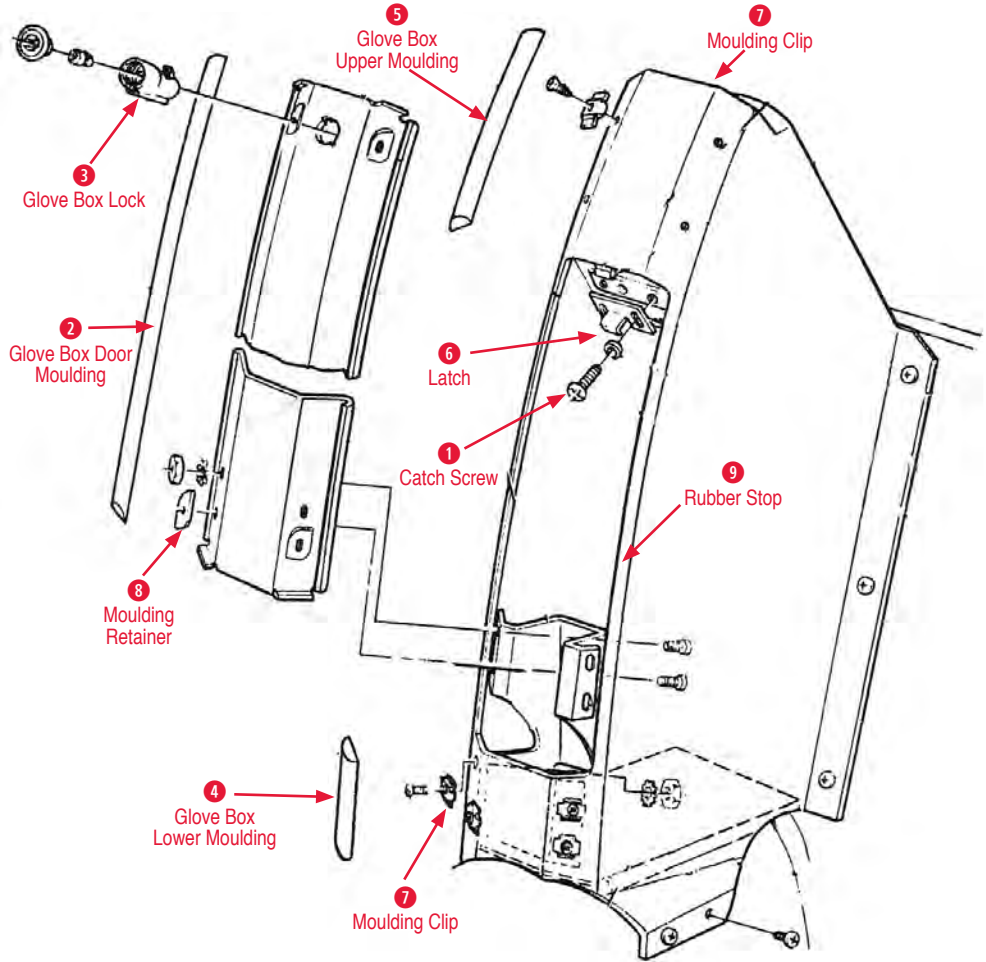

Seat Separator

- **1 Catch Screw**
  290247 58-62 Glove Box Door Catch Screw $10.00
- **2 Glove Box Door Moulding**
  290251 56-62 LH Glove Box Door Moulding $43.00
  290252 56-62 RH Glove Box Door Moulding.....$43.00
- **Glove Box Hinge**
  110072 56-62 Glove Box Door Hinge.....$52.00
- **3 Glove Box Lock**
  375014 56-62 Glove Box Lock with Case, Key & Retainer $35.00
- **Glove Box Lock Case**
  375015 56-62 Glove Box Lock Case.....$19.00
- **Glove Box Lock Retainer Nut**
  375016 56-62 Glove Box Lock Retainer Nut.....$12.00
- **4 Glove Box Lower Moulding**
  290253 56-62 LH Glove Box Lower Moulding $32.00
  290254 56-62 RH Glove Box Lower Moulding.....$32.00
- **5 Glove Box Upper Moulding**
  290250 56-62 RH Glove Box Upper Molding.....$32.00
  290249 56-62 LH Glove Box Upper Moulding $32.00
- **6 Latch**
  290246 56-57 Glove Box Lock Catch on Body $15.00
  110150 58-62 Glove Box Lock Catch.....$30.00
- **7 Moulding Clip**
  290256 56-62 Glove Box Upr & Lower Molding Clips
  4 piece set (2 sets required).....$18.00
- **8 Moulding Retainer**
  290255 53-62 Glove Box Door Moulding Clip.....$10.00
- **9 Rubber Stop**
  290245 56-62 Glove Box Rubber Door Stop on Body.....$6.00