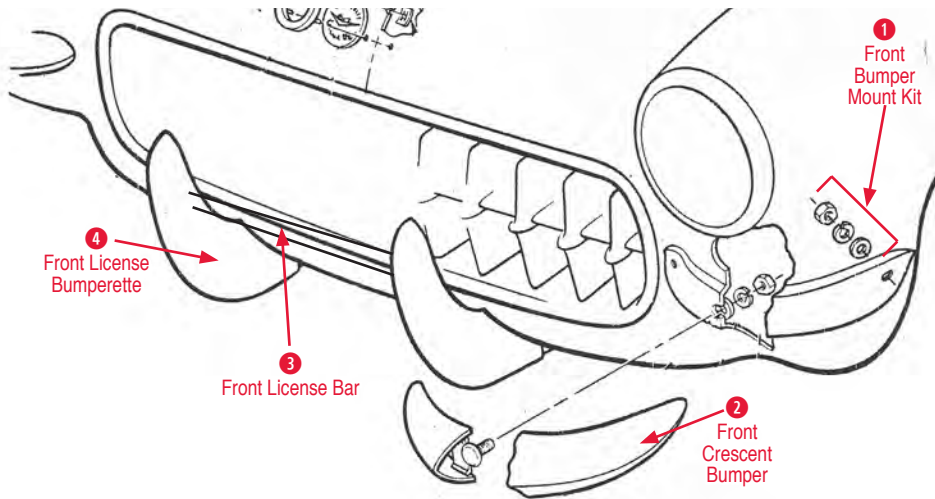

1956-1957 Front Crescent Bumper

Bumper Retainer Clip Set

600204 53-12 Bumper Retainer Clip Set (4 pcs) $6.00

1 Front Bumper Mount Kit

170970 56-57 Front Crescent Bumper Mount Kit (18 pcs)..... $6.00