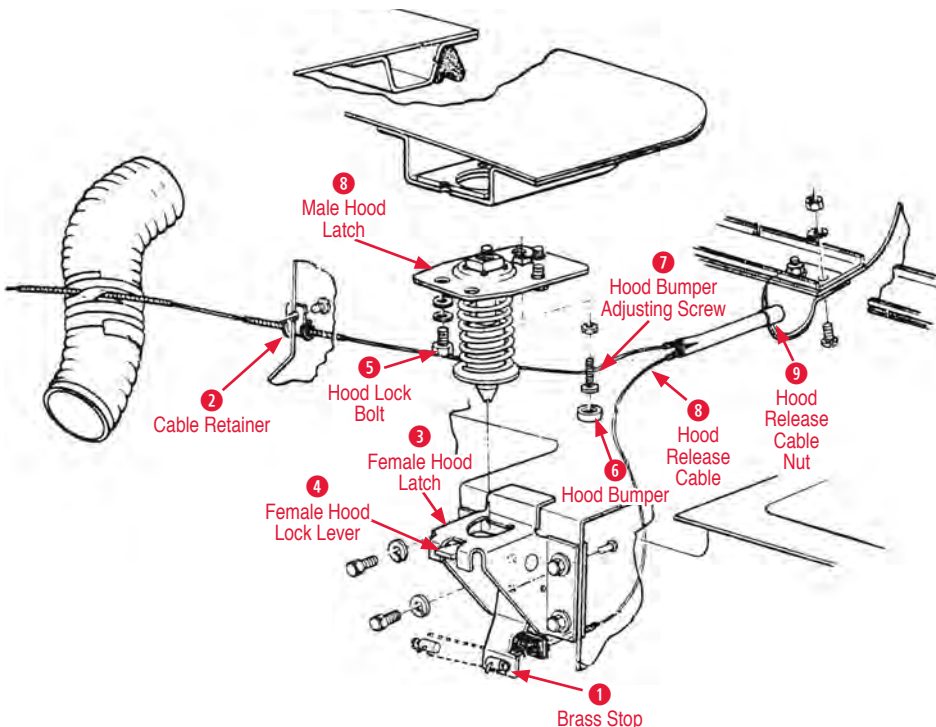

- **1 Brass Stop**
  170118 53-62 Hood Release Cable Brass Stop & Screws (pair)..... $6.00
- **2 Cable Retainer**
  260168 53-57 Hood Release Cable Retainer To Firewall with Screws $18.00
- **3 Female Hood Latch**
  260085 53-57 RH Female Hood Latch Assembly $90.00
  260086 53-57 LH Female Hood Latch Assembly . $90.00
  260028 56-57 Female Hood Latch Repair Kit includes Spring, Pin, Clip..... $11.00
- **4 Female Hood Lock Lever**
  260015 58-59 Female Hood Lock Lever $22.00
- **5 Hood Lock Bolt**
  170861 53-58 Male Hood Lock Bolt (C Headmark) $9.00
  170860 56-57 Female Hood Lock Bolt Kit TR Headmark $8.00
- **6 Hood Bumper**
  260025 56-76 Hood Bumpers (round) (pair) $3.00
  260140 53-76 Hood Bumpers (correct) (pair) $4.00
- **7 Hood Bumper Adjusting Screw**
  260020 53-76 Hood Bumper Adjusting Screws with Nuts & Washers (pair) $2.00
- **8 Hood Release Cable**
  260027 56-57 Hood Release Cable with Bracket Correct $138.00
- **9 Hood Release Cable Nut**
  260035 58-62 Hood Release Cable Nut with Washer..... $4.00
- **Hood Release Cable Screws**
  170842 58-62 Hood Release Cable Attaching Screws (also washer system screws)..... $3.00
- **8 Male Hood Latch**
  260002 53-57 Male Hood Latch on Hood (pair).... $80.00

Frame
Suspension
Steering
Brakes
Engine
Fuel System
Cooling Sys
Heat/Defrost
Transmission
Exhaust
Electrical
Body
Interior
Misc.
Index
Order Form