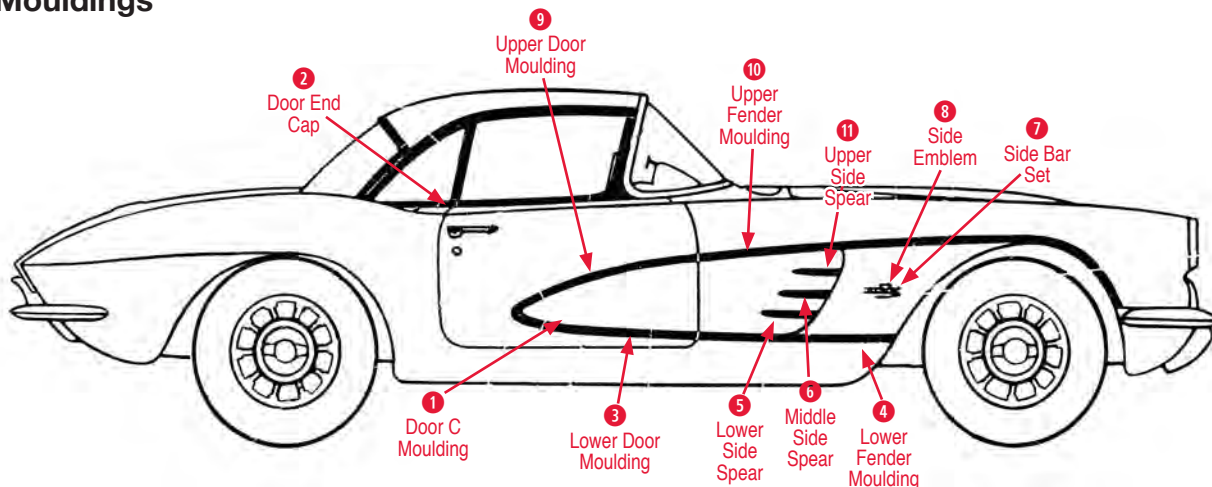

160098 56-62 RH Windshield Side Post ..... \$550.00

Side Moulding Kit

160002 58-61 Side Moulding Set (10 pieces with hardware) ..... \$500.00

1961 Side Mouldings

**1 Door C Moulding**

160037 56-61 Door C Moulding .....\$20.00