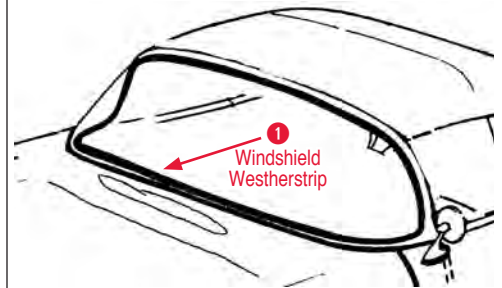

Hard Top Weatherstrips

- **1 Header**
  460118 56-62 Hard Top Header Weatherstrip..... $22.00
- **2 Rear Bow**
  460123 56-62 Hard Top Rear Bow Weatherstrip $219.00
  460126 61-62 Hard Top Rear Bow Weatherstrip $240.00
- **3 Side Horizontal**
  460119 56-62 Hard Top Side Horizontal Weatherstrip Over Window LH $68.00
  460120 56-62 Hard Top Side Horizontal Weatherstrip Over Window RH..... $68.00
- **4 Side Vertical**
  460121 56-62 LH Hard Top Weatherstrip Vertical Side Rail $34.00
  460122 56-62 RH Hard Top Weatherstrip Vertical Side Rail $34.00

Soft Top Weatherstrips

Soft Top Weatherstrip Retainer

- 170274 56-62 Soft Top Weatherstrip Retainer Screws & T-Nuts..... $27.00
- 460075 56-62 Side Rail Retainer Set (6 pcs)..... $30.00
- 170443 56-62 Soft Top Front Weatherstrip Retainer Screw Kit..... $17.50
- 460013 59-62 Softtop Header Bow Weatherstrip Retainer (1 Pc)..... $24.00

Soft Top Kit

- 460068 56-57E Softtop Weatherstrip Kit without Retainer $199.00
- 460069 57L-58 Softtop Weatherstrip Kit without Retainer $199.00

- 460160 59-60 Weatherstrip Soft Top Kit without Retainer (12 pcs) $145.00
- 460166 61-62 Weatherstrip Soft Top Kit without Retainer $145.00

Soft Top Front Weatherstrip Retainer Screw

- 170274 56-62 SoftTop Front Weatherstrip Retainer Screws & T-Nuts with T-Bolt $27.00

Soft Top Side Rail Weatherstrip

- 460074 56-62 Convertible Side Rail Weatherstrip Set..... $70.00
- 460076 56-62 Weatherstrip Side Rail T-Nut Kit (38 Pcs)..... $19.00

Deck Lid & Trunk Weatherstrips

1 Convertible Deck Lid

- 460106 53-58 Deck Lid Weatherstrip $13.00
- 460107 59-62 Weatherstrip Top Cover (Deck Lid) $15.00
- 460239 61-62 Weatherstrip Deck Lid with Molded Ends $49.00

2 Trunk