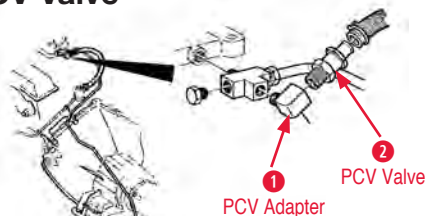

PCV Valve

- **1 PCV Adapter**
  140092 62-63 PCV Adapter & Elbow $11.00
- **PCV Hose**
  140071 62-63 PCV Hose - Air Cleaner to Oil Tube $6.00
- **2 PCV Valve**
  140323 62-64 Black (correct) PCV Valve.....$43.00
  140091 62-64 Zinc Plated PCV Valve $43.00
- **PCV Valve Tag**
  120385 62-64 PCV Valve Tag 590.....$4.00
  120508 59-65 Crankcase Vent Instruction Tag.....$4.50