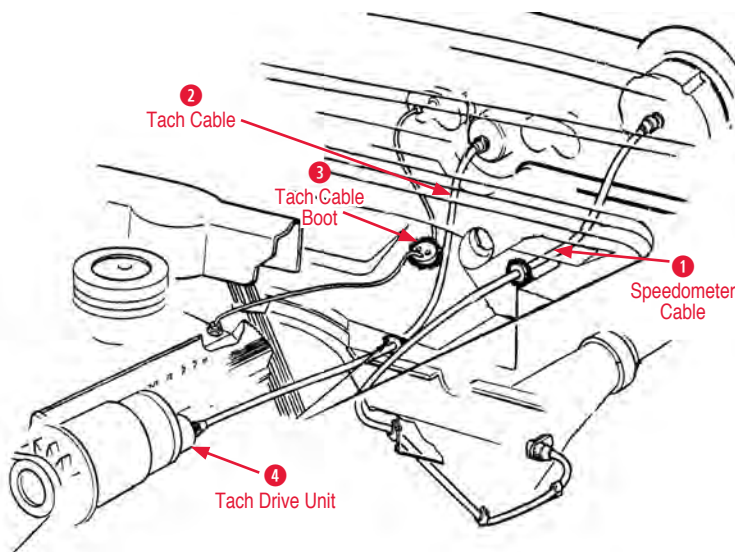

Tach Cable Boot Retainer

- 700039 62 Tach Cable Boot Retainer..... $8.00

Tach Drive Housing Seal

- 185318 56-61 Generator Tach Drive Housing Seal $5.00

4 Tach Drive Unit

- 220031 56-61 Tach Drive Unit Less Gears..... $114.00
- 220032 56-61 Tach Drive Unit Kit with 2 Gears.. $148.00
- 220033 56-61 Tach Drive Unit Repair Kit incl Shaft & Gasket..... $30.00
- 220034 55-61 Tach Nylon Gear..... $18.00
- 220035 55-61 Tach Metal Gear..... $22.00