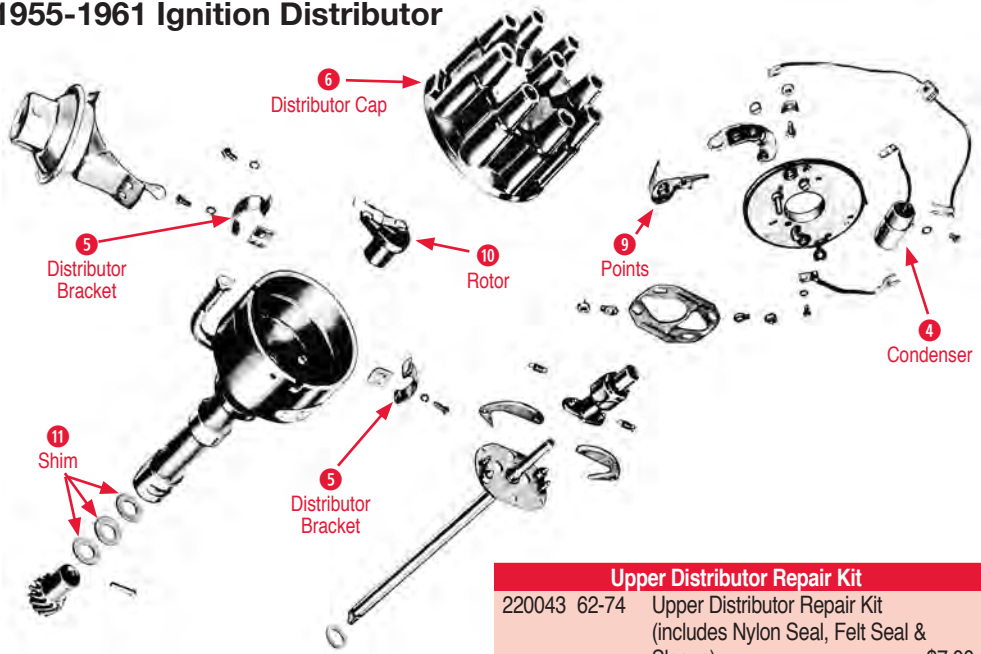

220130 56-62 Correct Ignition Coil (FI) #107 .....$100.00

8 Lower Drive Gear

220022 62-74 Dist. Lower Drive Gear $25.00

9 Points

220126 53-54 Single Points.....$19.00

220125 56-61 Points for Dual Point Ignition $20.00

220026 58-61 Dual Points (2 REG) without Fuel

Injection.....$17.00

220049 58-74 Distributor Contact Set Points $12.00

Radio Capacitor Coil

330268 56-57 Coil Radio Capacitor with Bracket . $20.00

330054 59-71 Coil Radio Capacitor with Bracket . $20.00

10 Rotor

220048 57-74 Distributor Rotor Standard Ignition...$7.00

220064 58-61 Distributor Rotor with Dual Points ..$15.00

220025 62-74 Distributor Rotor with Screws.....$15.00

11 Shim

220041 55-74 Distributor Shim Kit (4 pcs).....$10.00

Shaft Rebuild Kit

220102 62-74 Distributor Shaft Rebuild Kit High

Performance $115.00

Tach Cable Adapter Elbow

220016 62-82 Tach Cable Adapter Elbow $40.00

Tach Drive Bushing Installation Tool

220040 62-74 Tach Drive Bushing Installation Tool$9.00

12 Tach Drive Gear Side Cross

220036 62-74 Tach Drive Gear Side Cross $30.00

13 Tach Drive Small Parts Kit

220042 62-74 Tach Drive Small Parts Kit $8.00

14 Tach Gear Button

220046 62-74 Tach Gear Button (Nylon) $2.00

220038 62-74 Tach Drive Button (Bronze).....$7.00

15 Upper Seal

220045 62-74 Distributor Upper Seal $2.00

1955-1961 Ignition Distributor