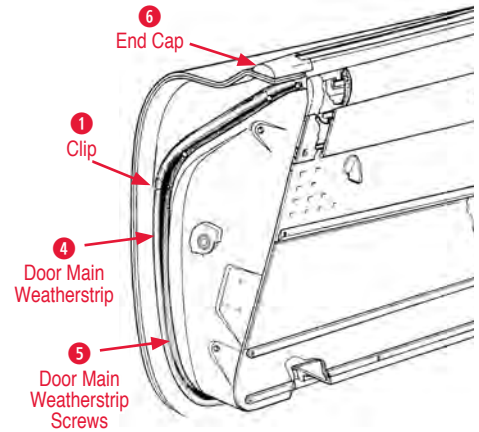

Outside Mirror

- **1 Outside Mirror Gasket**
  185100 53-67 Outside Mirror Rubber Gasket Shortbase.....$2.00
  185303 53-67 Outside Mirror Paper Gasket Shortbase.....$2.00
- **2 Outside Mirror Guide**
  320001 53-62 LH Outside Mirror Guide (Y-50).....$90.00
  320045 53-62 RH Outside Mirror Guide (Y-50).....$90.00
- **3 Outside Mirror Mount Kit**
  320017 56-67 Outside Mirror Mount Kit $13.00
- **4 Outside Mirror Screw**
  170334 53-79 Outside Mirror Socket Screw (10-24 X 1/4 inch SHCS).....$3.00

Exterior Door Mouldings

- **1 Door C Moulding**
  160037 56-61 Door Side Molding (C).....$20.00
- **2 Lower Door Moulding**
  160052 56-61 RH Lower Door Side Moulding $44.00
  160053 56-61 LH Lower Door Side Moulding $44.00
- **Side Moulding Mount Kit**
  160004 56-61 Side Moulding Mount Kit $66.00
- **3 Upper Door Moulding**
  160050 56-61 RH Upper Door Side Moulding $44.00
  160051 56-61 LH Upper Door Side Moulding.....$44.00

Door Weatherstrips

- **1 Clip**
  460248 59-60 Clip Set Door Post Weatherstrip (22 pcs).....$37.00
  460246 61-62 Clip Set Door Post Weatherstrip (18 pcs).....$32.00
  460247 62 Clip Set Door Post Weatherstrip (22 pcs).....$37.00
- **2 Door Auxiliary Weatherstrip**
  460008 56-59 Door Auxiliary Weatherstrip (pair) ..$41.00
  460009 59-62 Door Auxiliary Weatherstrip (pair) ..$41.00
- **3 Door Auxiliary Weatherstrip Screws**
  170426 56-62 Door Aux Weatherstrip Screws (8) ..$3.00
  460034 56-62 Door Auxiliary Weatherstrip Push-In Fasteners (4 piece Kit) $2.50

Sill Plates