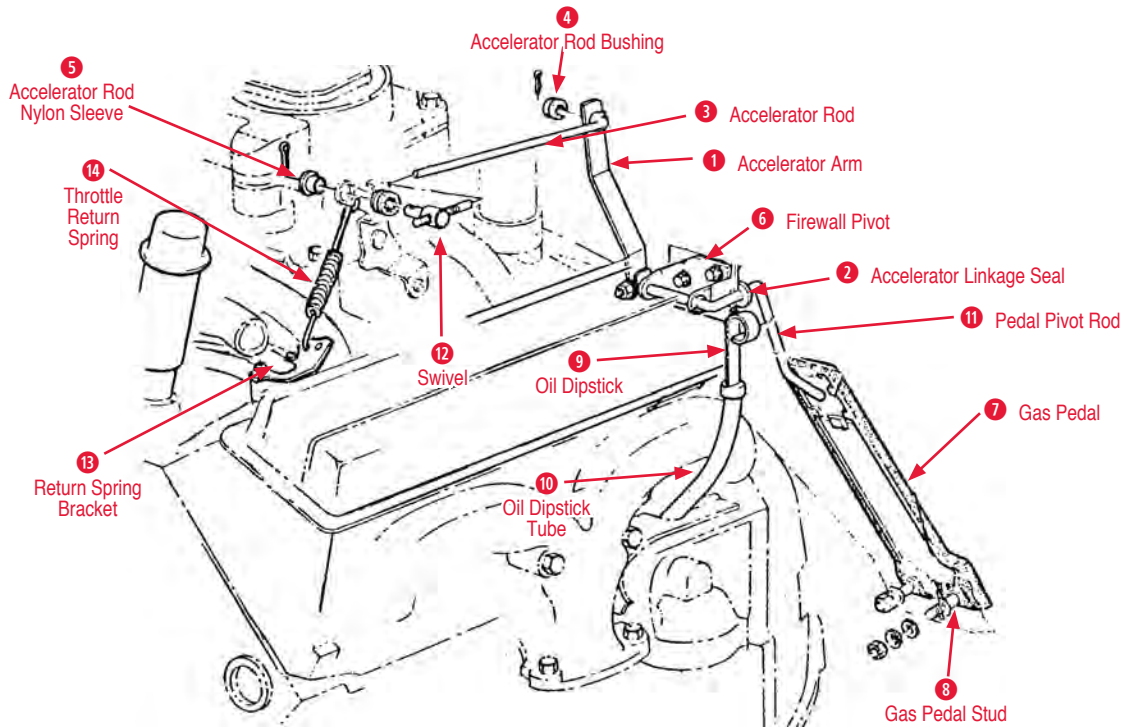

Accelerator

1 Accelerator Arm

- 410039 56-57 Accelerator Arm at Firewall $35.00
- 410040 58-62 Accelerator Arm at Firewall $20.00

2 Accelerator Linkage Seal

- 410053 56-62 Acc. Linkage Seal at Firewall $14.00

3 Accelerator Rod

- 410050 56-62 Accelerator Rod.....$15.00

4 Accelerator Rod Bushing

- 410051 53-82 Accelerator Rod Bushing & Insert....$8.00
- 410217 53-82 Accelerator Rod Bushing.....$4.00

5 Accelerator Rod Nylon Sleeve

- 410218 53-82 Accelerator Rod Nylon Sleeve $4.00

6 Firewall Pivot

- 410316 58-62 Accelerator Pedal Pivot at Firewall $18.00

7 Gas Pedal

- 190013 56-57 Gas Pedal with Nylon Insert.....$25.00
- 190014 58-62 Gas Pedal $16.50

8 Gas Pedal Stud

- 190015 58-62 Gas Pedal Stud $8.00

9 Oil Dipstick

- 140042 57-63 Oil Dipstick $22.00

10 Oil Dipstick Tube

- 140045 57-64 Oil Dipstick Tube Correct 8 inch.....$13.00

11 Pedal Pivot Rod

- 410428 58-62 Accelerator Pedal Pivot Rod $33.00

12 Swivel

- 410079 55-66 Accelerator Rod Swivel (except 2x4) (Cotter Pin Type) $6.00
- 410076 55-69 Accelerator Rod Swivel (automatic trans) (Push Clip Type) $3.00
- 410052 56-67 Accelerator Rod Swivel Kit.....$8.00

13 Return Spring Bracket

- 410048 56-61 Throttle Return Spring Bracket Stainless Steel 1x4 & 2x4.....$8.00
- 410353 62 Throttle Retainer Spring Bracket 340 .....$12.00
- 410063 62-67 Throttle Return Spring Bracket.....$8.00
- 410054 59-62 Throttle Return Spring Bracket Fl ..$12.00

14 Throttle Return Spring

- 410046 55-60 Throttle Return Spring (1 x 4).....$9.00
- 410349 57-62 Throttle Return Primary Spring $11.00
- 410086 58 Throttle Return Spring 1 x 4 .....$30.00
- 410047 61-62 Throttle Return Spring (1 x 4).....$9.00
- 410055 62-63 Throttle Return Spring 340 HP.....$10.00

1x4 Carburetor & Fuel Filter

Brass Pipe

- 410028 62 Fuel Bowl Brass Pipe to Carb 1/8 inch x 1/8 inch x 2 inch Long.....$4.00

1 Carburetor Baffle Plate

- 410002 62-65 Carb. Baffle Plate 300 HP $14.00

2 Carburetor Gasket

- 185066 62-65 Gasket Carb to Intake 250 HP $4.00
- 185067 62-65 Gasket Carb to Intake 300 HP $7.00
- 185068 62-63 Gasket Carb to Intake 340 HP $11.00

Carburetor Inlet Fitting

- 410410 62-65 Inlet Fitting for AFB (3/4 x 1/8 in)....$10.00

3 Carburetor Insulator Spacer

- 410003 62-65 Carburetor Insulator Spacer 300 HP$27.00

4 Fuel Filter

- 410153 62-65 Fuel Filter GF-90 Silver with Red Silkscreen Replacement.....$50.00
- 410239 62-62 AC Fuel Filter GF 90 Correct Silver with Red Silkscreen.....$45.00
- 410001 58-72 Bronze Fuel Filter in Carb $7.00
- 410437 53-58 Correct Fuel Filter Assby. (GF-48) ..$35.00

Fuel Filter Element

- 410155 56-61 Fuel Filter Element.....$5.00