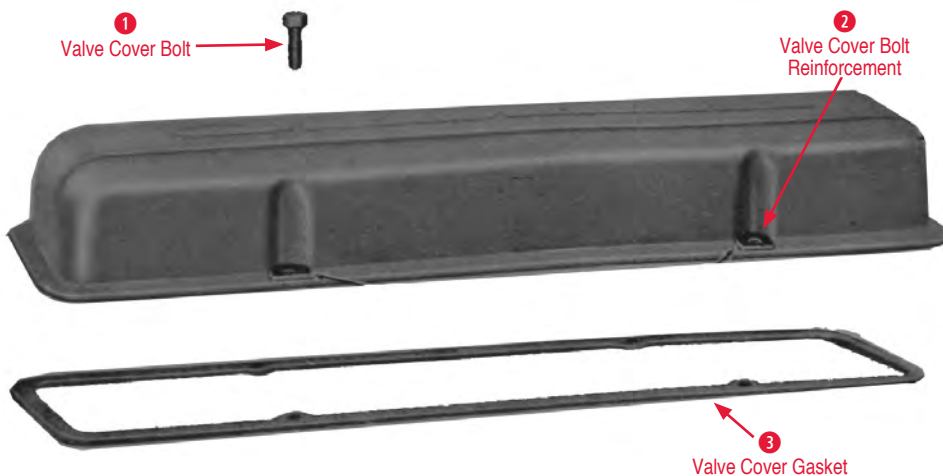

Steel Valve Cover