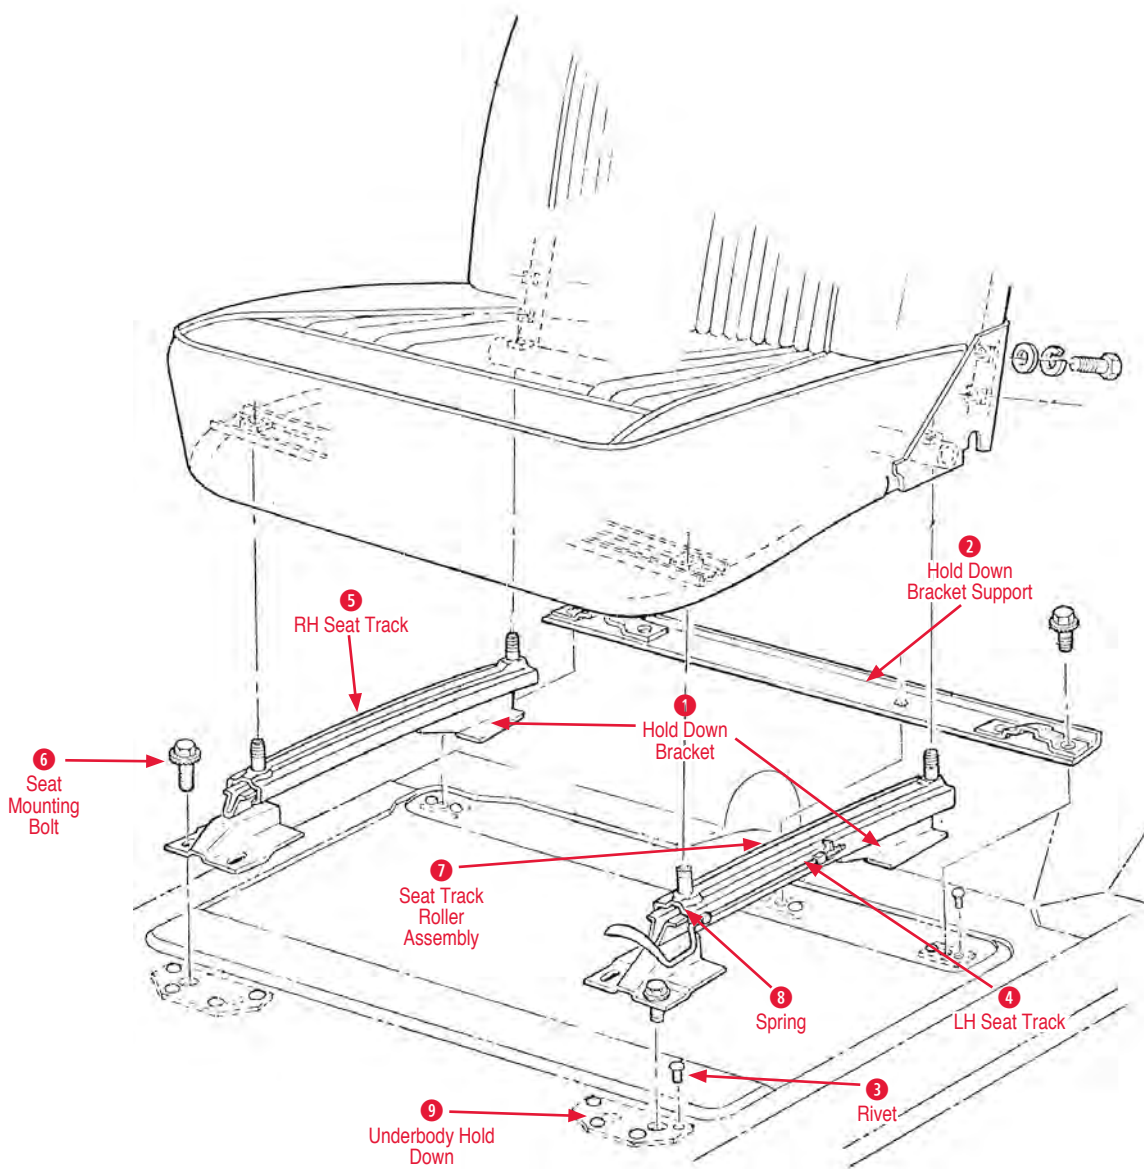

1961-1962 Seats

- Frame
- Suspension
- Steering
- Brakes
- Engine
- Fuel System
- Cooling Sys
- Head/Defrost
- Transmission
- Exhaust
- Electrical
- Body
- Interior
- Misc.
- Index
- Order Form

Hog Ring

- 170731 53-02 Seat Hog Ring (med. .080 wire).....$0.05
- 170732 53-02 Seat Hog Ring (Lg. .088 wire).....$0.05

1 Hold Down Bracket

- 290691 60-62 Rear Hold Down Bracket.....$18.00

2 Hold Down Bracket Support

- 290666 61-62 Rear Hold Down Bracket.....$36.00

3 Rivet

- 290643 53-62 Round/Flat Seat Track Rivet.....$0.25

Seat Cover* (Specify color, please see page 89)

- 280005*61 Vinyl Seat Cover Set $390.00
- 280006*62 Vinyl Seat Cover Set $390.00

Seat Burlap

- 280102 53-62 Cotton Pad & Burlap Kit $27.00
- 280753 56-67 Seat Cover Burlap Set (4 pcs) $90.00

Seat Foam

- 280048 61 Seat Foam Set.....$270.00
- 280049 62 Seat Foam Set.....$270.00

Seat Springs

- 280061 53-62 Seat Springs Replacement $75.00
- 280797 56-62 Seat Springs (correct) (each) $147.00
- 280460 53-55 Seat Bottom Spring Set Correct (pair).....$381.00

4 LH Seat Track

- 290509 61-62 LH Outer Seat Track with Lever Driver Side $689.00

- 290511 61-62 LH Inner Seat Track Driver Side ..$600.00

5 RH Seat Track

- 290510 61-62 RH Outer Seat Track with Lever Passenger Side $689.00

- 290512 61-62 RH Inner Seat Track Passenger Side $600.00

6 Seat Mounting Bolt

- 170800 56-62 Seat Mount & Fan Shroud Bolt Kit Small E Headmark.....$5.00

7 Seat Track Roller Assembly

- 290275 53-62 Seat Track Roller Assembly.....$32.00

8 Spring

- 290521 56-62 Seat Adjuster Handle Spring (pair) $13.00

9 Underbody Hold Down

- 290681 61-62 Underbody Seat Hold Down Plate Front Left.....$12.00

- 290682 61-62 Underbody Seat Hold Down Plate Front Right.....$12.00

- 290017 53-62 Underbody Seat Hold Down Front & Rear $6.00

Seat Track Kit

- 290737 61-62 Seat Track Kit (Driver Side).....$1,300.00
- 290738 61-62 Seat Track Kit (Passenger).....$1,300.00

Seat & Cover Installation Kits

- **Seat Installation Kit**
- 280089 53-55 Seat Installation Kit $23.00

- **Seat Cover Installation Kit**
- 280035 56-57 Seat Cover Installation Kit $30.00
- 280036 58-60 Seat Cover Installation Kit $35.00
- 280037 61-62 Seat Cover Installation Kit $35.00
- 280844 53-09 Seat Cover Install Tool Pliers with Hog Rings $30.00