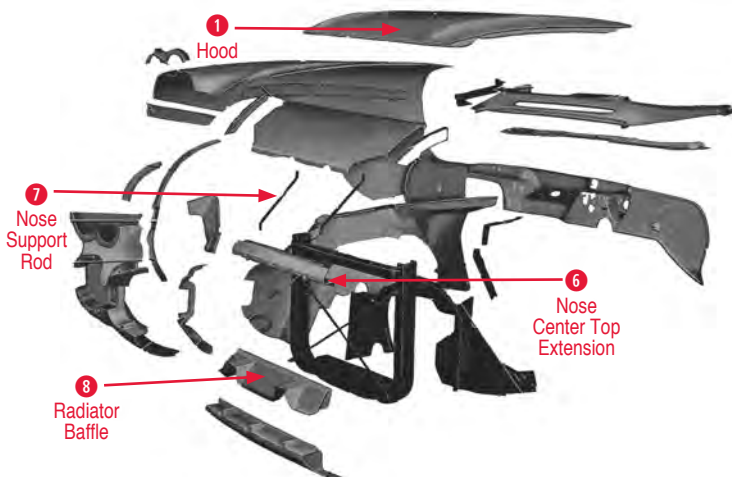

Upper Radiator Extension Bond Strip

450021	56-57	Upper Radiator Ext. Bond Strip	.....$60.00