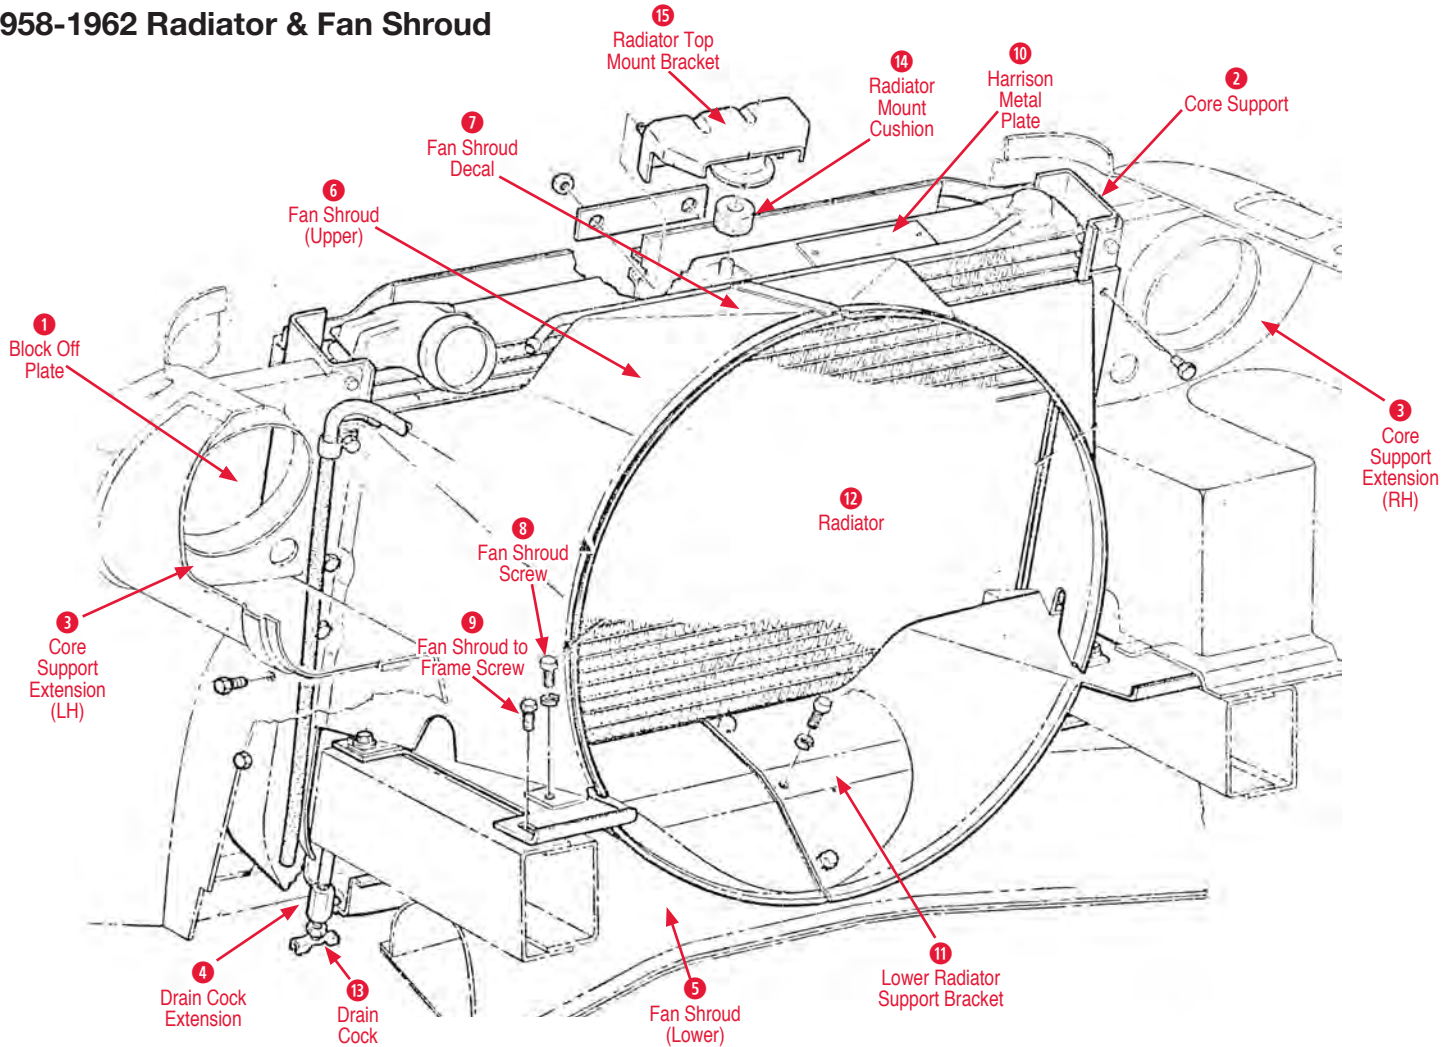

1958-1962 Radiator & Fan Shroud

Frame
Suspension
Steering
Brakes
Engine
Fuel System
Cooling Sys
Heat/Defrost
Transmission
Exhaust
Electrical
Body
Interior
Misc.
Index
Order Form

- **1 Block Off Plate**
  250070 56-62 Air Cleaner Block-Off Plate At Radiator Except Fuel Injection $21.00
- **2 Core Support**
  145027 58-60 Radiator Core Support $319.00
  145028 61-62 Radiator Core Support $369.00
- **3 Core Support Extension**
  250203 58-62 LH Core Support Extension Fuel Injection (LH has 1-3/8 inch Hole RH doesn't) $66.00
  250204 58-62 RH Heater Core Support Extension (LH has 1-3/8 inch Hole RH doesn't) $66.00
- **Core Support Mount Kit**
  400002 56-62 Radiator Support Mount Kit $18.00
- **Core Support Seal Kit**
  185316 58-62 Radiator Core Support Lower Seal Set (3 pcs) $10.00
- **4 Draincock Extension**
  145248 61-62 Aluminum Draincock Extension $13.00
  145273 60-62 Aluminum Drain Pipe Connector..... $10.00
- **5 Fan Shroud (Lower)**
  145074 60-62 RH Lower Fan Shroud..... $49.00
  145075 60-62 LH Lower Fan Shroud $49.00
- **6 Fan Shroud (Upper)**
  145070 58-59 Upper Fan Shroud $199.00
  145073 60-62 Upper Fan Shroud $189.00
- **7 Fan Shroud Decal**
  120079 58-60 Radiator Caution Decal (3764584) .. $3.00
  120087 62-64 Cooling System Caution Decal On Shroud $3.00

- **8 Fan Shroud Screw**
  170328 56-59 Lower Fan Shroud Screw Set..... $12.00
  170329 60-62 Lower Fan Shroud Screw Set (5 pcs) $5.00
- **9 Fan Shroud to Frame Screw**
  170561 58-62 Lower Fan Shroud To Frame Bolt Set (4 pcs) $5.00
  145024 60-62 Fan Shroud to Frame Bolt Set $4.00
- **Fan Shroud Set**