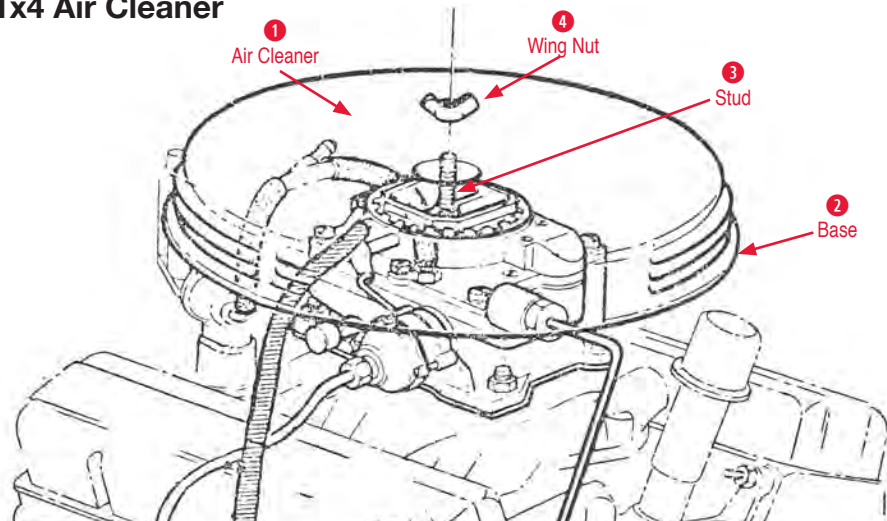

1x4 Air Cleaner

1 Air Cleaner

- 100115 60-62 1x4 Air Cleaner Lid $145.00
- 100146 55-57 Air Cleaner Assembly.....$1,500.00
- 100003 58-60 Air Cleaner 1x4 Sealed $195.00
- 100005 60-62 Air Cleaner 1x4 with Filter $225.00
- 100006 60-62 Air Cleaner 1x4 with Foam Filter..$250.00

2 Base

- 100009 60-62 Single Four Air Cleaner Base $60.00

Screen

- 100114 60-62 Air Cleaner Screen Perforated $37.00

3 Stud

- 170002 55-81 Air Cleaner Stud (WCFB, AFB, Q-Jet).....$8.00

4 Wing Nut

- 170001 56-62 Air Cleaner Wing Nut.....$3.00

Air Cleaner Filter Elements

- 100011 60-62 Air Cleaner Foam Filter.....$22.00

- 100012 60-62 Air Cleaner Filter Wire Only.....$24.00

- 100013 60-62 Air Cleaner Filter Replacement $12.00