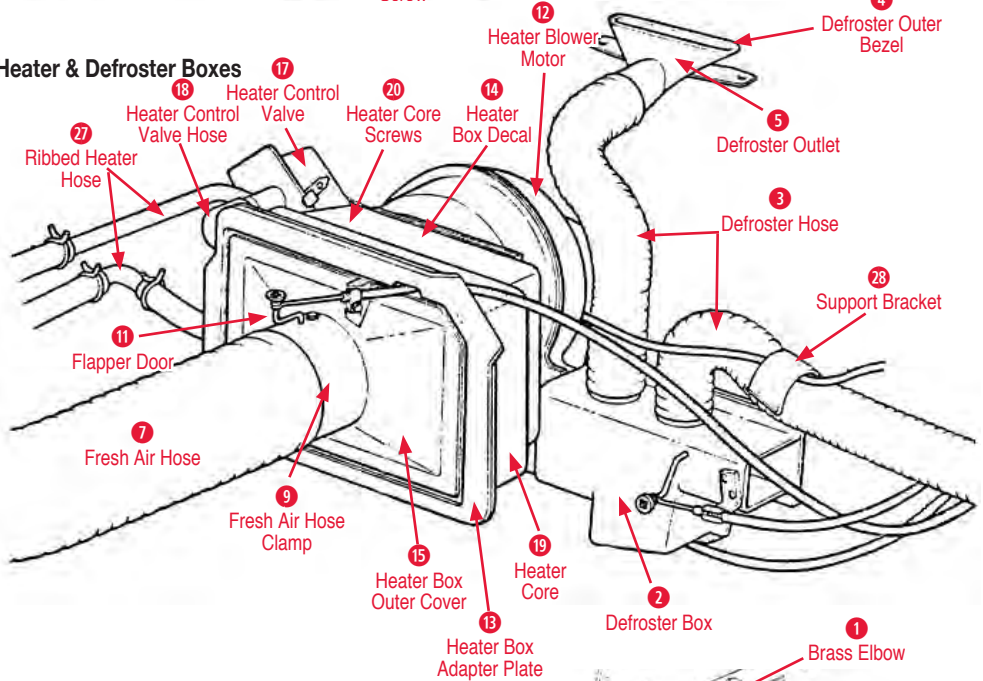

Heater & Defroster Boxes