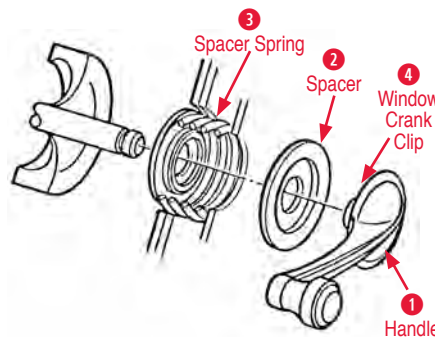

- **1 Handle**

  290069 56-62 Window Crank Handle with Chrome Knob $13.00
- **2 Spacer**
  290071 56-77 Window Crank Plastic Spacer $2.50
- **3 Spacer Spring**
- **4 Window Crank Clip**
  290070 56-62 Window Crank Spacer Spring Pair ..$5.00
  290073 56-82 Lock Knob & Window Crank Clip $0.25

Interior Fastener Kits

- 170501 56-57 Interior Fastener Kit $38.00
- 170503 58-60 Interior Fastener Kit $39.00
- 170504 61-62 Interior Fastener Kit $38.00