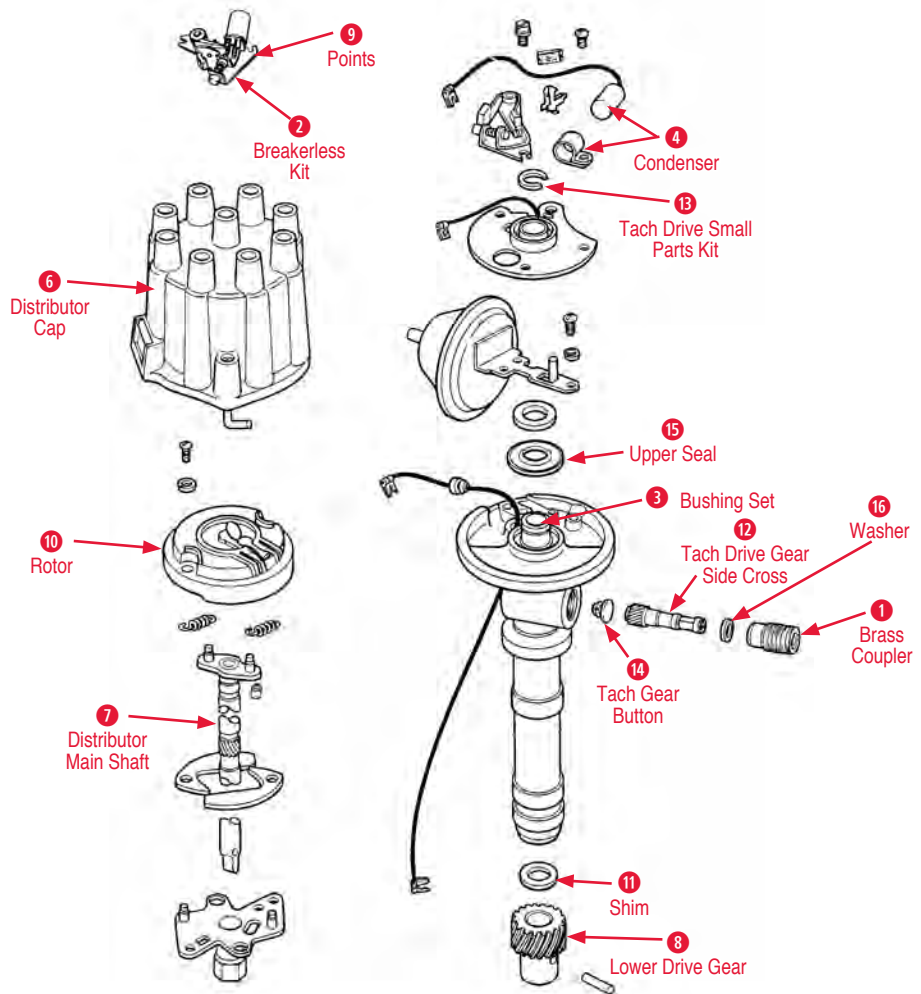

1962 Ignition Distributor

16 Washer

220037 62-74 Tach Drive Cross Gear Thrust Washer $1.50

Wire

490540 56-70 Dist Wire Points to Neg Side Coil...$13.00

Distributor Hold Down

220019 55-82 Dist. Hold Down w/Bolt $4.00
220023 60-69 Dist. Hold Down (wire type) $14.00
220088 55-82 Dist. Hold Down Clamp $2.00

Frame
Suspension
Steering
Brakes
Engine
Fuel System
Cooling Sys
Head/Defrost
Transmission
Exhaust
Electrical
Body
Interior
Misc.
Index
Order Form