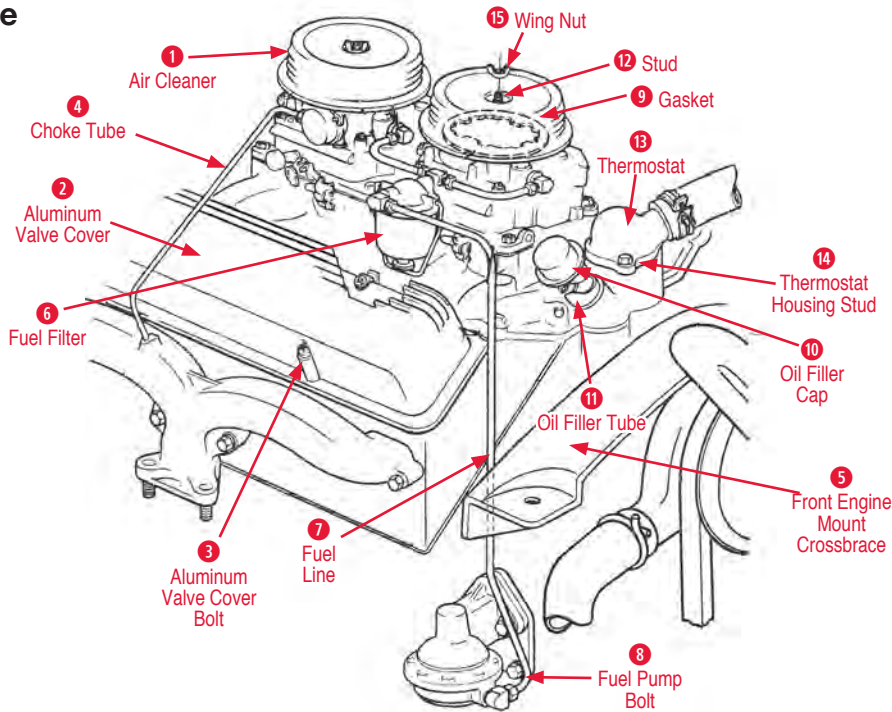

Engine

- **1 Air Cleaner**
  100100 56-57 Air Cleaner 2x4 (pair) $195.00
- **2 Aluminum Valve Cover**
  140001 56-58 Alum. Valve Cover w/ Stag Hole....$92.00
- **3 Aluminum Valve Cover Bolt**
  170463 56-59 Aluminum Valve Cover Bolts (8 pcs)$4.50
  170465 60-63 Aluminum Valve Cover Screw Kit (8 Pcs) Small Block $4.50
- **4 Choke Tube**
  410110 56-61 Choke Tube 2 x 4 .....$12.00
- **5 Front Engine Mount Crossbrace**
  140171 56-60 Front Engine Mount Crossbrace..$155.00
  140172 61-62 Front Engine Mount Crossbrace..$155.00
- **6 Fuel Filter**
  410150 53-62 Fuel Filter GF-48 Glass Bowl Except 230,250 HP $40.00
  410150 53-62 Fuel Filter Assby (GF-48) (glass)...$40.00
- **7 Fuel Line**
  410162 56-58 Fuel Line 2x 4 (Includes 3 Lines, 5 Fittings) $48.00
- **8 Fuel Pump Bolt**
  170904 57-66 Fuel Pump Bolt pair Small Block..... $4.00
- **9 Gasket**
  185002 56-65 WCFB & AFB Carb to Air Cleaner Gasket.....$4.00
  185003 56-61 Dual Four Carb To AC Gasket $4.00
- **10 Oil Filler Cap**
  140026 56-58 Oil Filler Cap Vented w/ Hyd. Lifter $45.00
  140027 56-58 Oil Filler Cap Non Vented with Solid Lifter $45.00
- **11 Oil Filler Tube**
  140018 56-62 Oil Filler Tube Argent Silver $18.00
- **12 Stud**
  170123 56-61 Air Cleaner Stud Kit (2x4) (pr) $15.00
- **13 Thermostat**
  145063 56-62 Cast Alum Thermostat with Gasket$62.00
  145261 53-64 180 Degree Thermostat $20.00
- **Thermostat Bolt**
  170054 55-67 Cast Iron Thermostat Bolt Kit TR Headmark $4.00
- **Thermostat Housing**
  145061 55-62 Thermostat Housing $59.00
- **14 Thermostat Housing Stud**
  145064 56-65 Thermostat Housing Stud Set 2X4 ..$7.00
- **15 Wing Nut**
  170001 56-62 Air Cleaner Wing Nut.....$3.00