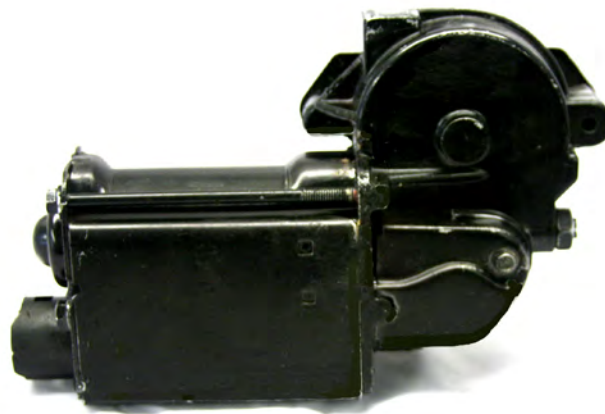

w w w . k e e n p a r t s . c o m

1953-1962

RESTORATION PARTS FOR CORVETTES

**KEEN PARTS**

1-800-757-KEEN

# Featured Parts

Spark Plug Heat Shields (see pg. 30)  
#270027 & #270028

Power Window Motor (see pg. 62)  
#130122(RH) & #130123(LH)

4 Quart Replacement Oil Pan  
(see pg. 15)  
#140389

Hard Top Front Guide Pin (see pg. 56)  
#230004