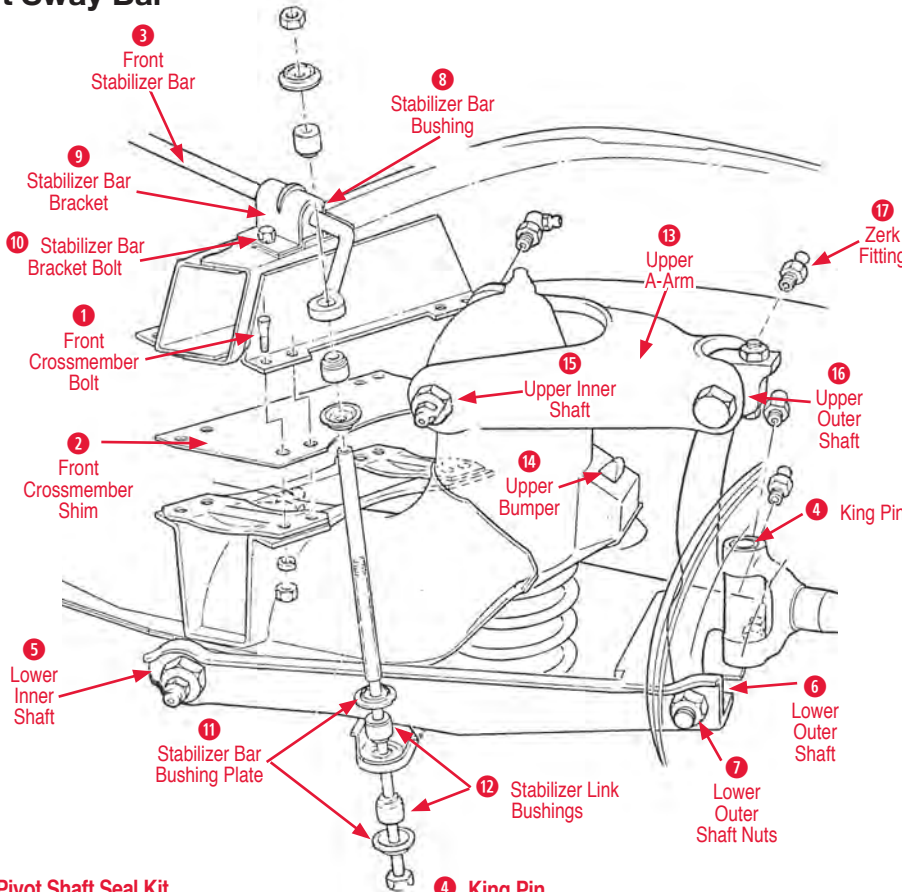

Front Sway Bar