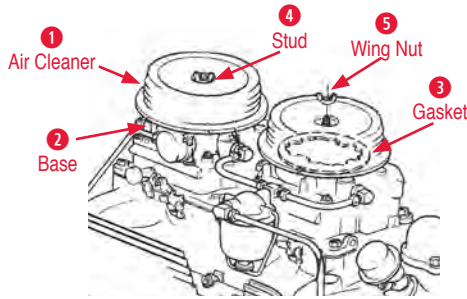

2x4 Air Cleaner

1 Air Cleaner

- 100100 56-57 Air Cleaner 2x4 (pair) $195.00
- 100004 58-60 Sealed Air Cleaner 2x4 .....$219.00
- 100007 60-61 Air Cleaner 2x4 with Filter $250.00
- 100008 60-61 Air Cleaner 2x4 with Foam Filter..$270.00
- **2 Base**
- 100010 60-61 Dual Four Air Cleaner Base $79.00
- **3 Gasket**
- 185002 56-65 WCFB & AFB Carb to Air Cleaner Gasket.....$4.00
- 185003 56-61 Gasket Dual Four Carb To AC $4.00
- **4 Stud**
- 170123 56-61 Air Cleaner Stud Kit (2x4) (pair) $15.00
- **5 Wing Nut**
- 170001 56-62 Air Cleaner Wing Nut.....$3.00