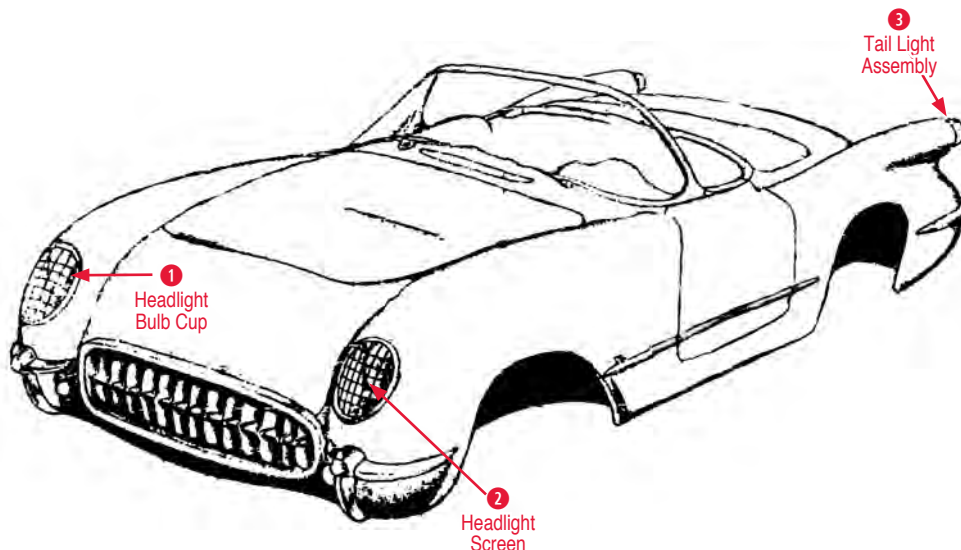

Lights

1953-55 Headlights & Tail Lights

Headlight Bezel Screw

- 170953 53-55 Headlight Bezel Mounting Screw Kit (stainless).....$1.00

1 Headlight Bulb Cup

- 240013 53-57 Headlight Bulb Cup LH or RH.....$25.00

2 Headlight Screen

- 240001 53-55 Headlight Screen (pair).....$244.00

3 Tail Light Assembly

- 310205 53-55 Tail Light Assembly (each).....$355.00

Tail Light Lens

- 310206 53-55 Tail Light Lens.....$90.00

Tail Light Pigtail

- 310018 53-73 Tail Light Pigtail.....$14.00