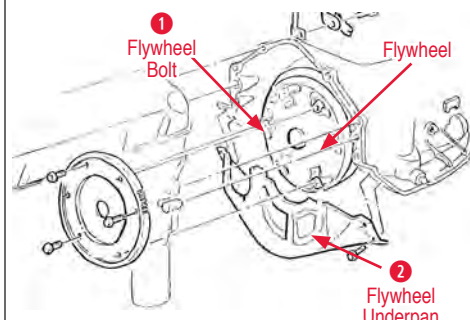

Flywheel & Underpan

- **1 Flywheel Bolt**
  340236 55-81 Clutch Flywheel Bolt.....$3.00
  340235 56-81 Pressure Plate/Flywheel Bolt Set 56-81 (6 Bolts & 6 Washers).....$8.00
  170261 56-62 Flywheel To Crankshaft Bolt Set (12 pcs).....$7.00
- **Flywheel Extension Cover**
  340169 56-62 Flywheel Extension Cover.....$28.00
- **2 Flywheel Underpan**
  340170 56-62 Flywheel Underpan.....$53.00