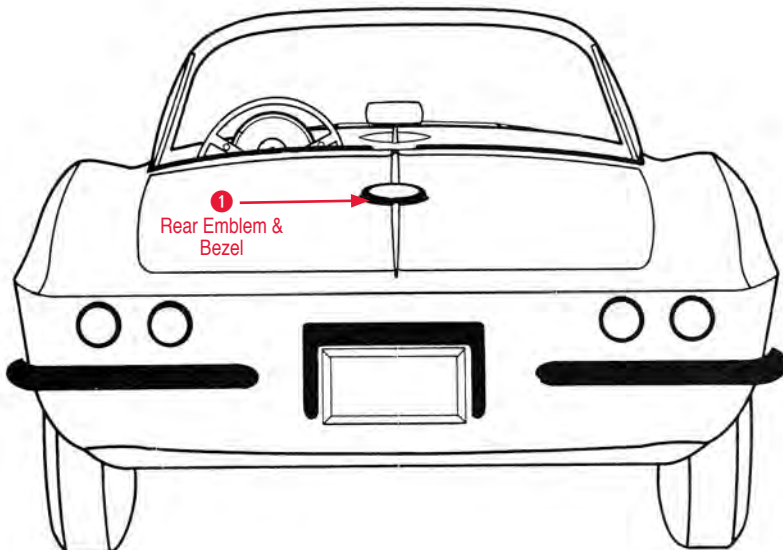

1961-1962 Rear Trim

1 Rear Emblem & Bezel

- 165004 58-62 Emblem Front or Rear Gold Letters $76.00
- 165005 58-62 Front or Rear Emblem (Silver/Red)$76.00

- 165006 58-62 Emblem Bezel Kit Front & Rear.....$45.00