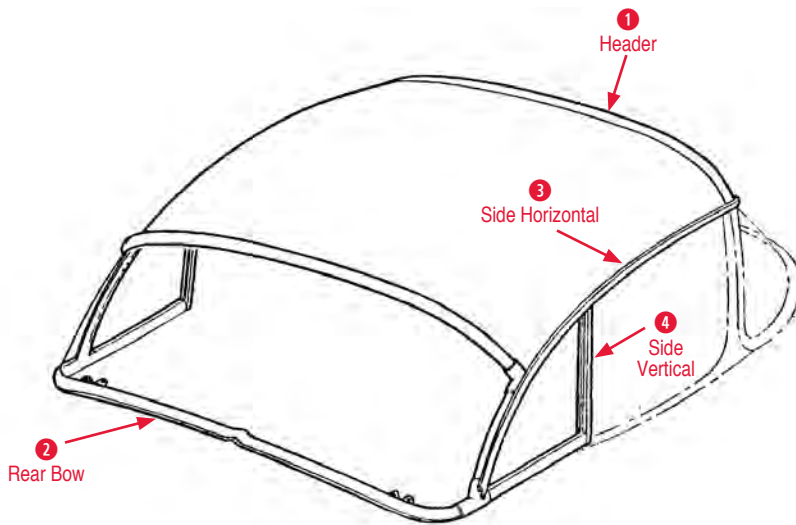

Hard Top Weatherstrips

- **1 Header**
  460118 56-62 Hard Top Header Weatherstrip..... $22.00
- **2 Rear Bow**
  460123 56-62 Hard Top Rear Bow Weatherstrip $219.00
  460126 61-62 Hard Top Rear Bow Weatherstrip $240.00
- **3 Side Horizontal**
  460119 56-62 Hard Top Side Horizontal Weatherstrip Over Window LH $68.00
  460120 56-62 Hard Top Side Horizontal Weatherstrip Over Window RH..... $68.00
- **4 Side Vertical**
  460121 56-62 LH Hard Top Weatherstrip Vertical Side Rail $34.00
  460122 56-62 RH Hard Top Weatherstrip Vertical Side Rail $34.00