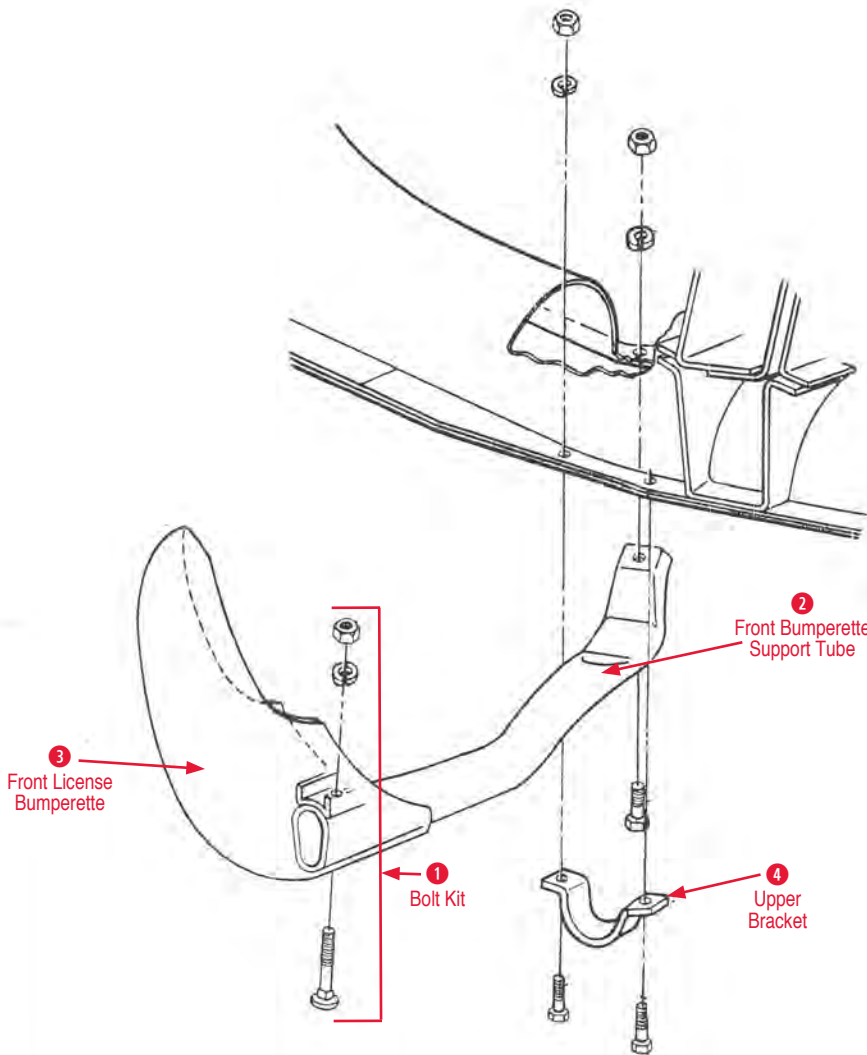

1956-1957 Front Bumperette

1 Bolt Kit

170216 53-57 Bolt Kit for Front License Bumperette 28 Pcs $5.00

2 Front Bumperette Support Tube

600005 53-57 Front License Bumperette Support Tube Set with Brackets..... $99.00

3 Front License Bumperette

600040 53-55 Front License Bumperette (pair) .. $249.00

600003 56-57 Front License Bumperette (pair) .. $229.00

4 Upper Bracket

600002 53-57 License Support Upper Bracket..... $25.00