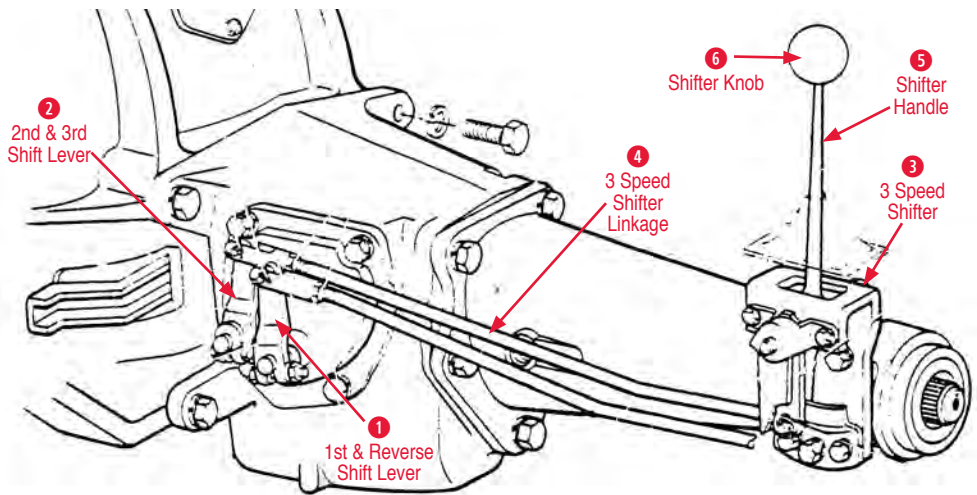

4-Speed Shifter

- **1 1st & 2nd Shifter Rod**
  340220 57-63 4 Speed Shifter Rod 1 & 2..... $21.00
- **2 3rd & 4th Shifter Rod**
  340221 57-63 4 Speed Shifter Rod 3 & 4..... $24.00
- **3 4 Speed Handle Cover**
  340003 59-62 4 Speed Handle Cover..... $39.00

- **4 4 Speed Shifter**
  340020 57-58 4-Speed Shifter with Knob..... $329.00
  340021 59-62 4-Speed Shifter with Knob..... $429.00
  340298 60-64 Hurst Competition Plus Shifter..... $436.00

- **5 Anti-Rattle Spring**
  340054 59-63 4 Speed Anti-Rattle Spring..... $7.00
- **6 Anti-Rattle Spring Bracket**
  340064 59-63 4 Speed Anti-Rattle Spring Bracket . $7.00
- **7 G Retainer Clip**
  340105 56-82 Shifter & Clutch Rod G Clip 56-82 ... $1.50
- **8 Reverse Shifter Rod**
  340222 57-63 4 Speed Shifter Rod Reverse BW . $22.00
- **9 Shifter Handle**
  340002 56-58 Shifter Handle 56-58 3 Spd, 4 Speed Replacement for Hurst Shifter..... $74.00
  340004 59-62 Shifter Handle 4 Speed Fits Hurst $124.00
- **10 Shifter Knob**
  340070 56-57 Chrome Shift Knob $35.00
  340071 56-62 Shifter Knob White..... $8.50
- **11 Shifter Linkage**
  340045 57-62 4 Speed Shifter Linkage Set BorgWarner $119.00
  340046 56-62 4-Speed Shifter Linkage Muncie.. $119.00
  Shifter Linkage Clevis Pin
  340258 56-67 Shifter Linkage Clevis w/Cotter Pin.. $3.00
- **Shift Tower**
  340041 59-63 4 Speed Shift Tower Assby..... $205.00
- **12 T Handle**
  340005 59-63 4-Speed T-Handle with Cable..... $55.00
- **T Handle Bushing**
  340211 59-63 T-Handle Bushing (4 Speed)..... $3.00
- **Transmission Levers**
  340317 57-63 4 Speed Lever 1 & 2 On Trans BW $15.00
  340318 57-63 4 Speed Lever 3 & 4 On Trans BW $15.00
  340319 57-62 4 Spd Reverse Lever On Transmission Borg Warner $15.00

3-Speed Shifter & Transmission